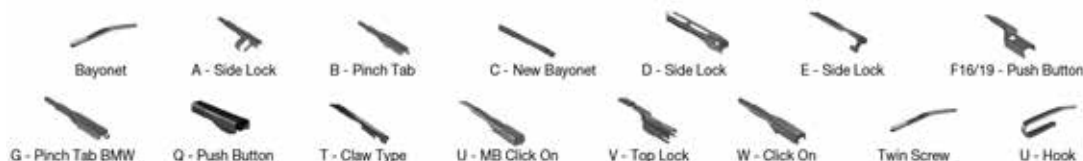

WIPER ARM TYPE		STANDARD	HYBRID	FLAT	REAR					
TOYOTA <i>Continued</i>												
CARINA V (T17) (87-92)												
	12/87-06/92	Twin Screw			DR-250						DR-345	
		Twin Screw				DR-345					DR-345	
CARINA V Estate (T17) (87-92)												
	12/87-04/92	Twin Screw			DR-250						DR-345	
		Twin Screw				DR-345					DR-345	
CARINA V Saloon (T17) (87-92)												
	12/87-06/92	Twin Screw			DR-250							
		Twin Screw				DR-345						
CELICA (77-81)												
	08/77-07/81				DR-243	DR-235					DR-345	
	08/77-07/81	U-hook			DR-243	DR-243					DR-345	
	08/77-07/81					DR-243						
	08/77-07/81	U-hook			DR-343	DR-343					DR-345	
	08/77-07/81				DR-343	DR-343					DR-345	
CELICA (81-85)												
	08/81-12/85	U-hook			DR-243	DR-235					DR-345	
		U-hook			DR-343						DR-345	
	02/82-08/85				DR-243	DR-235					DR-345	
						DR-243						
					DR-343	DR-343					DR-345	
CELICA (89-93)												
	10/89-12/94	U-hook			DR-250						DR-353	
		U-hook				DR-345					DR-353	
	10/90-10/93	U-hook			DR-250							
		U-hook				DR-345						
CELICA (93-99)												
	09/93-12/97	U-hook			DM-053	DM-048	DUR-053L	DUR-048L			DM-050	DUR-050L
		U-hook			DM-053	DM-048	DUR-050R	DUR-048R			DM-050	DUR-050R
CELICA (99-05)												
	09/99-09/05	U-hook		DMS-565	DM-065	DM-040	DUR-065L	DU-040L			DM-050	DUR-050L
		U-hook		DMS-565	DM-065	DM-040	DUR-065R	DU-040R			DM-050	DUR-050R
CELICA Convertible (T16) (85-89)												
	08/85-08/89	U-hook			DR-250							
		U-hook				DR-345						
CELICA Convertible (T18) (89-93)												
	10/89-11/93	U-hook			DR-250							
		U-hook				DR-345						
CELICA Convertible (T20) (93-99)												
	11/93-08/99	U-hook			DM-053	DM-048	DUR-053L	DUR-048L			DM-050	DUR-050L
		U-hook			DM-053	DM-048	DUR-050R	DUR-048R			DM-050	DUR-050R
CELICA Coupe (T16) (85-89)												
	01/86-08/89	U-hook			DR-250						DR-345	
		U-hook				DR-345					DR-345	
CELICA Coupe (T18) (89-94)												
	09/89-01/94	U-hook			DR-250						DR-353	
		U-hook				DR-345					DR-353	
CELICA Coupe (T20) (93-99)												
	11/93-11/99	U-hook			DM-053	DM-048	DUR-053L	DUR-048L			DM-050	DUR-050L
		U-hook			DM-053	DM-048	DUR-050R	DUR-048R			DM-050	DUR-050R
CELICA Coupe (T23) (99-06)												
	08/99-09/05	U-hook		DMS-565	DM-065	DM-040	DUR-065L	DU-040L			DM-050	DUR-050L
		U-hook		DMS-565	DM-065	DM-040	DUR-065R	DU-040R			DM-050	DUR-050R
CELICA Hatchback (T16) (85-89)												
	08/85-12/89	U-hook			DR-250						DR-345	
		U-hook				DR-345					DR-345	
C-HR (16-)												
	10/16-	V - top lock							DF-081		DRD-009	
	10/16-	V - top lock							DF-081		DRD-009	
	10/16-	V - top lock									DRD-009	
	10/16-	V - top lock									DRD-009