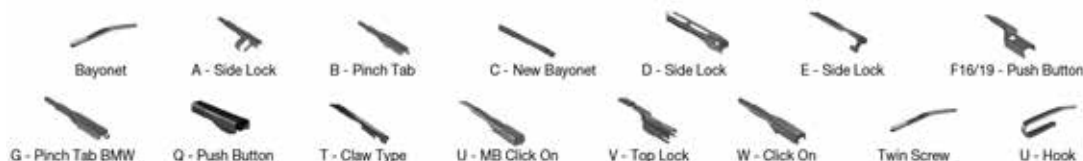

WIPER ARM TYPE	STANDARD		HYBRID		FLAT		REAR	
			+ Spoiler							
CADILLAC <i>Continued</i>										
DEVILLE (89-93)										
	09/89-09/93	U-hook			DMS-555	DM-055	DM-055			
DEVILLE (93-99)										
	10/93-09/99	U-hook			DMS-555	DM-055	DM-055			
DEVILLE (99-05)										
	10/99-12/05	U-hook			DMS-555	DM-055	DM-055			
DTS (05-11)										
	06/05-12/11	U-hook					DUR-055L	DUR-048L	DFR-006	DFR-003
		U-hook					DUR-055R	DUR-048R		
ELDORADO (85-91)										
	10/87-09/91	U-hook			DMS-555	DM-055	DM-055			
ELDORADO (91-02)										
	09/91-09/02	U-hook			DMS-555	DM-055	DM-055			
ELDORADO Coupe (91-02)										
	09/91-09/02	U-hook			DMS-555	DM-055	DM-055			
ESCALADE (98-06)										
	10/98-10/06	U-hook			DMS-555	DM-055	DM-055	DUR-055L	DUR-055L	
		U-hook			DMS-555	DM-055	DM-055	DUR-055R	DUR-055R	
										DM-040 DU-040L
										DM-040 DU-040R
ESCALADE (06-14)										
	10/06-12/14	U-hook								DRA-030
SEVILLE (6K_) (92-97)										
	06/92-09/97	U-hook			DMS-555	DM-055	DM-055			
SEVILLE (97-04)										
	09/97-09/04	U-hook			DMS-555	DM-055	DM-055			
SEVILLE II (K) (79-93)										
	09/80-12/85	U-hook			DMS-555	DM-055	DM-055			
SEVILLE II (K) (85-91)										
	09/87-12/91	U-hook			DMS-555	DM-055	DM-055			
SEVILLE III (6K) (92-97)										
	06/92-12/93	U-hook			DMS-555	DM-055	DM-055			
SEVILLE Saloon (79-85)										
	08/79-12/85	U-hook			DMS-555	DM-055	DM-055			
SRX (03-09)										
	09/03-12/09	U-hook			DMS-555	DM-055	DM-553	DUR-055L	DUR-053L	
		U-hook			DMS-555	DM-055	DM-553	DUR-055R	DUR-050R	
										DM-033
										DM-033
SRX (04-08)										
	09/03-12/09	U-hook			DMS-555	DM-055	DM-553	DUR-055L	DUR-053L	
		U-hook			DMS-555	DM-055	DM-553	DUR-055R	DUR-050R	
										DM-033
										DM-033
XLR (03-09)										
	03/04-09/09	U-hook			DMS-550	DM-050	DM-050	DUR-050L	DUR-053L	
		U-hook			DMS-550	DM-050	DM-050	DUR-050R	DUR-050R	
CHEVROLET										
ALERO (99-04)										
	03/99-09/04	U-hook				DM-055	DM-043	DUR-055L	DUR-043L	
		U-hook				DM-055	DM-043	DUR-055R	DUR-043R	
ASTRA (98-11)										
	09/98-12/11	U-hook			DMS-550	DM-050	DM-048			DFR-004 DFR-002
		U-hook			DMS-550	DM-050	DM-048			
	10/98-12/11	U-hook			DMS-550	DM-050	DM-048			DFR-004 DFR-002
		U-hook			DMS-550	DM-050	DM-048			
ASTRA Hatchback (98-11)										
	08/00-08/04	U-hook			DMS-550	DM-050	DM-048			DFR-004 DFR-002
		U-hook			DMS-550	DM-050	DM-048			
ASTRA Saloon (98-11)										
	09/99-12/03	U-hook			DMS-550	DM-050	DM-048			DFR-004 DFR-002
		U-hook			DMS-550	DM-050	DM-048			
ASTRO Bus (84-94)										
	10/86-09/94	U-hook				DM-045	DM-045	DUR-045L	DUR-045L	
		U-hook				DM-045	DM-045	DUR-045R	DUR-045R