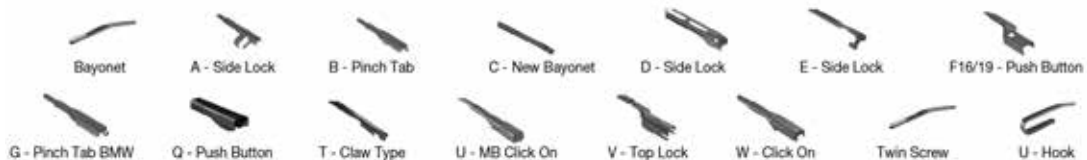

WIPER ARM TYPE	STANDARD		HYBRID		FLAT		REAR	
MITSUBISHI <i>Continued</i>										
LANCER IV Hatchback (C6_A, C7_A) (88-94)										
	04/88-05/94	U-hook		DMS-550	DM-050	DM-045	DUR-050L	DUR-045L		
		U-hook		DMS-550	DM-050	DM-045	DUR-050R	DUR-045R		DR-345
LANCER V (CB_A, CD_A, CE_A) (91-96)										
	06/92-12/96	U-hook			DM-050	DM-043	DUR-050L	DUR-043L		
		U-hook			DM-050	DM-043	DUR-050R	DUR-043R		
LANCER V (91-03)										
	07/91-12/96	U-hook			DM-050	DM-043	DUR-050L	DUR-043L		
		U-hook			DM-050	DM-043	DUR-050R	DUR-043R		
	03/95-10/03	U-hook			DM-050	DM-043	DUR-050L	DUR-043L		DM-040 DU-040L
		U-hook			DM-050	DM-043	DUR-050R	DUR-043R		DM-040 DU-040R
LANCER V Station Wagon (CB_W, CD_W) (92-03)										
	12/92-10/03	U-hook			DM-050	DM-043	DUR-050L	DUR-043L		DM-040 DU-040L
		U-hook			DM-050	DM-043	DUR-050R	DUR-043R		DM-040 DU-040R
LANCER VI (95-03)										
	07/96-08/03	U-hook			DM-053	DM-048	DUR-053L	DUR-048L		
		U-hook			DM-053	DM-048	DUR-050R	DUR-048R		
LANCER VI (CJ_, CP_) (95-03)										
	09/95-08/03	U-hook			DM-053	DM-048	DUR-053L	DUR-048L		
		U-hook			DM-053	DM-048	DUR-050R	DUR-048R		
LANCER VII (CS_A, CT_A) (00-13)										
	08/03-12/13	U-hook		DMS-560	DM-060	DM-045	DUR-060L	DUR-045L	DFR-009	DFR-001
		U-hook		DMS-560	DM-060	DM-045	DUR-060R	DUR-045R		
LANCER VII (03-13)										
	06/00-12/13	U-hook		DMS-560	DM-060	DM-045	DUR-060L	DUR-045L	DFR-009	DFR-001
		U-hook		DMS-560	DM-060	DM-045	DUR-060R	DUR-045R		
	09/03-10/08	U-hook		DMS-560	DM-060	DM-045	DUR-060L	DUR-045L		
		U-hook		DMS-560	DM-060	DM-045	DUR-060R	DUR-045R		
LANCER VIII (07-)										
	03/07-	U-hook		DMS-560	DM-060	DM-043	DUR-060L	DUR-043L	DFR-009	DFR-001
		U-hook				DM-045		DUR-045L		
		U-hook		DMS-560	DM-060	DM-043	DUR-060R	DUR-043R		
		U-hook				DM-045		DUR-045R		
	06/08-	U-hook		DMS-560	DM-060	DM-043	DUR-060L	DUR-043L	DFR-009	DFR-001
		U-hook		DMS-560	DM-060	DM-043	DUR-060R	DUR-043R		DRA-035
LANCER VIII (CY_A, CZ_A) (07-)										
	09/07-	U-hook		DMS-560	DM-060	DM-043	DUR-060L	DUR-043L	DFR-009	DFR-001
		U-hook				DM-045		DUR-045L		
		U-hook		DMS-560	DM-060	DM-043	DUR-060R	DUR-043R		
		U-hook				DM-045		DUR-045R		
MIRAGE / SPACE STAR VI Hatchback (A0_A) (12-)										
	08/20-	U-hook		DMS-555	DM-055	DM-035	DUR-055L	DU-035L		DRB-030
		U-hook		DMS-555	DM-055	DM-035	DUR-055R	DU-035R		DRB-030
OUTLANDER I (CU_W) (01-08)										
	03/01-09/07	U-hook		DMS-555	DM-055	DM-045	DUR-055L	DUR-045L		DRB-035
		U-hook		DMS-555	DM-055	DM-045	DUR-055R	DUR-045R		DRB-035
OUTLANDER I (03-06)										
	07/04-10/06	U-hook		DMS-555	DM-055	DM-045	DUR-055L	DUR-045L		DRB-035
		U-hook		DMS-555	DM-055	DM-045	DUR-055R	DUR-045R		DRB-035
OUTLANDER II (06-12)										
	11/06-12/12	U-hook					DUR-060L	DUR-053L	DFR-009	DFR-005
		U-hook					DUR-060R	DUR-050R		DRA-030
OUTLANDER II (CW_W) (06-12)										
	11/06-11/12	U-hook					DUR-060L	DUR-053L	DFR-009	DFR-005
		U-hook					DUR-060R	DUR-050R		DRA-030
OUTLANDER III (GG_W, GF_W, ZJ, ZL, ZK) (10-)										
	08/12-	U-hook					DUR-065L	DUR-045L		DRA-030
		U-hook					DUR-065R	DUR-045R		DRA-030
OUTLANDER III (12-)										
	08/12-	U-hook					DUR-065L	DUR-045L		DRA-030
		U-hook					DUR-065R	DUR-045R		DRA-030