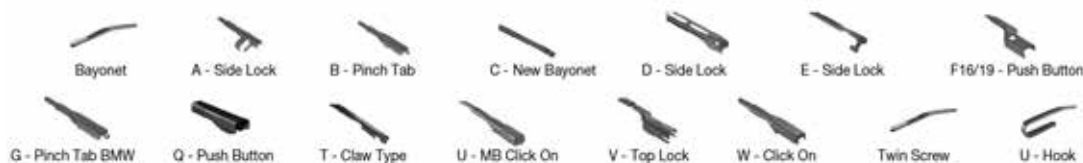

WIPER ARM TYPE		STANDARD	HYBRID	FLAT	REAR					
MITSUBISHI <i>Continued</i>												
GALANT VIII Estate (EA_, EC_) <i>Continued</i>												
	09/96-10/03	U-hook		DM-055	DM-045	DUR-055R	DUR-045R			DM-040	DU-040R	
GALLOPER (JK-01) (98-03)												
	09/98-12/03	U-hook		DM-045	DM-045	DUR-045L	DUR-045L			DM-035	DU-035L	
		U-hook		DM-045	DM-045	DUR-045R	DUR-045R			DM-035	DU-035R	
GRANDIS (NA_W) (03-11)												
	04/04-12/11	U-hook			DM-055		DUR-055R			DRA-030		
		U-hook			DM-055		DUR-055L			DRA-030		
GRANDIS (04-11)												
	04/04-12/11	U-hook			DM-055		DUR-055R			DRA-030		
		U-hook			DM-055		DUR-055L			DRA-030		
i (HA_) (06-)												
	01/06-05/20	U-hook					DU-070L			DRA-030		
		U-hook								DRA-030		
i-MiEV (06-)												
	07/09-05/20	U-hook					DU-070L			DRA-030		
		U-hook								DRA-030		
L 200 / TRITON (05-15)												
	11/05-12/15	U-hook		DMS-555	DM-055	DM-048	DUR-055L	DUR-048L	DFR-006	DFR-003		
		U-hook		DMS-555	DM-055	DM-048	DUR-055R	DUR-048R				
	08/07-12/15	U-hook		DMS-555	DM-055	DM-048	DUR-055L	DUR-048L	DFR-006	DFR-003		
		U-hook		DMS-555	DM-055	DM-048	DUR-055R	DUR-048R				
L 200 (86-96)												
	11/86-10/96	U-hook			DM-040	DM-040	DU-040L	DU-040L				
		U-hook			DM-040	DM-040	DU-040R	DU-040R				
L 200 (96-07)												
	01/96-12/07	U-hook			DM-048	DM-045	DUR-048L	DUR-045L				
		U-hook			DM-048	DM-045	DUR-048R	DUR-045R				
L 300 / DELICA II Bus (LO3_P/G, L0_2P) (80-87)												
	09/81-02/87	U-hook			DM-040	DM-040	DU-040L	DU-040L			DM-035	
		U-hook			DM-040	DM-040	DU-040R	DU-040R			DM-035	
L 300 / DELICA II Platform/Chassis (L03_P) (80-)												
	04/83-06/07	U-hook			DM-040	DM-040	DU-040L	DU-040L				
		U-hook			DM-040	DM-040	DU-040R	DU-040R				
L 300 / DELICA II Van (L03_P) (80-87)												
	05/80-10/86	U-hook			DM-040	DM-040	DU-040L	DU-040L			DM-035	
		U-hook			DM-040	DM-040	DU-040R	DU-040R			DM-035	
L 300 (80-87)												
	03/83-10/86	U-hook			DM-040	DM-040	DU-040L	DU-040L				
		U-hook			DM-040	DM-040	DU-040R	DU-040R				
L 300 (86-06)												
	08/86-05/04	U-hook			DM-040	DM-040	DU-040L	DU-040L			DM-035	
		U-hook			DM-040	DM-040	DU-040R	DU-040R			DM-035	
	11/86-02/06	U-hook			DM-040	DM-040	DU-040L	DU-040L			DM-035	
		U-hook			DM-040	DM-040	DU-040R	DU-040R			DM-035	
	07/94-04/00	U-hook		DM-045	DM-045	DUR-045L	DUR-045L			DM-040	DU-040L	
		U-hook			DM-045	DM-045	DUR-045R	DUR-045R			DM-040	DU-040R
L 300 III Bus (P0_W, P1_W, P2_W, P3_W) (86-13)												
	07/07-12/13	U-hook			DM-040	DM-040	DU-040L	DU-040L			DM-035	
		U-hook			DM-040	DM-040	DU-040R	DU-040R			DM-035	
L 300 III Van (P0_V, P1_V, P2_V) (86-13)												
	07/07-09/13	U-hook			DM-040	DM-040	DU-040L	DU-040L			DM-035	
		U-hook			DM-040	DM-040	DU-040R	DU-040R			DM-035	
L200 / TRITON (KA_T, KB_T) (04-18)												
	05/05-12/18	U-hook		DMS-555	DM-055	DM-048	DUR-055L	DUR-048L	DFR-006	DFR-003		
		U-hook		DMS-555	DM-055	DM-048	DUR-055R	DUR-048R				
L200 (78-86)												
	03/80-10/86	U-hook			DM-040	DM-040	DU-040L	DU-040L				
		U-hook			DM-040	DM-040	DU-040R	DU-040R