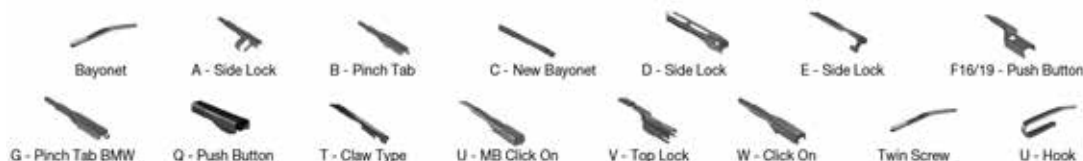

WIPER ARM TYPE		STANDARD	HYBRID	FLAT	REAR					
LADA <i>Continued</i>												
LARGUS (12-) Continued												
	04/16-	U-hook		DMS-550	DM-050	DM-050	DUR-050R	DUR-050R				
LARGUS Estate Van (KS0_, RS0_, KSA_) (12-)												
	03/12-	U-hook		DMS-550	DM-050	DM-050	DUR-050L	DUR-050L	DFR-004	DFR-004		
		U-hook		DMS-550	DM-050	DM-050	DUR-050R	DUR-050R				
NIVA Closed Off-Road Vehicle (2121, 2131) (76-)												
	09/02-12/15	U-hook		DMS-550	DM-033	DM-033	DUR-050L	DUR-050L	DFR-004	DFR-004	DM-030	
		U-hook			DM-050	DM-050						
		U-hook		DMS-550	DM-033	DM-033	DUR-050R	DUR-050R			DM-030	
		U-hook			DM-050	DM-050						
NIVA I (2121) (76-)												
	12/76-	U-hook		DMS-550	DM-033	DM-033	DUR-050L	DUR-050L	DFR-004	DFR-004	DM-030	
		U-hook			DM-050	DM-050						
		U-hook		DMS-550	DM-033	DM-033	DUR-050R	DUR-050R			DM-030	
		U-hook			DM-050	DM-050						
NIVA II (2123) (02-)												
	07/20-02/21				DM-053	DM-053	DUR-053L	DUR-053L			DM-035	
		9x3									DU-035L	
						DM-053	DM-053	DUR-050R	DUR-050R			DM-035
		9x3										DU-035R
NOVA (2104, 2105) (81-12)												
	05/81-04/12	U-hook			DM-033	DM-033						
	09/84-04/12	U-hook			DM-033	DM-033						
OKA (1111) (88-08)												
	02/88-12/08			DMS-550	DM-050	DM-050	DUR-050L	DUR-050L				
					DMS-550	DM-050	DM-050	DUR-050R	DUR-050R			
PRIORA (2170, 2171, 2172) (08-18)												
	04/07-07/18	U-hook		DMS-550	DM-050	DM-050	DUR-050L	DUR-050L	DFR-004	DFR-004		
			U-hook		DMS-550	DM-050	DM-050	DUR-050R	DUR-050R			
	12/08-12/15	U-hook		DMS-550	DM-050	DM-050	DUR-050L	DUR-050L	DFR-004	DFR-004		
			U-hook		DMS-550	DM-050	DM-050	DUR-050R	DUR-050R			
	10/09-12/15	U-hook		DMS-550	DM-050	DM-050	DUR-050L	DUR-050L	DFR-004	DFR-004		
			U-hook		DMS-550	DM-050	DM-050	DUR-050R	DUR-050R			
SAMARA (2108, 2109, 2113, 2114, 2115) (86-13)												
	01/86-12/13	U-hook			DM-053	DM-053	DUR-053L	DUR-053L			DM-035	
			U-hook			DM-053	DM-053	DUR-050R	DUR-050R			DM-035
	01/92-05/04				DM-053	DM-053	DUR-053L	DUR-053L			DM-035	
		9x3									DU-035L	
						DM-053	DM-053	DUR-050R	DUR-050R			DM-035
		9x3										DU-035R
SAMARA Forma (21099) (87-12)												
	05/89-12/12	U-hook			DM-053	DM-053	DUR-053L	DUR-053L			DM-035	
			U-hook			DM-053	DM-053	DUR-050R	DUR-050R			DM-035
TOSCANA (2107) (82-12)												
	09/83-05/12	U-hook			DM-033	DM-033						
VESTA (15-)												
	11/15-12/18	U-hook					DUR-060L	DUR-045L	DFR-009	DFR-002		
	11/15-12/18	U-hook					DUR-060L	DUR-045L	DFR-009	DFR-002		
	01/19-	U-hook							DF-089			
	01/19-	U-hook							DF-089			
VESTA (GFL_) (15-)												
	06/23-	U-hook							DF-089			
VESTA SW Estate (GFK_) (15-)												
	06/23-	U-hook							DF-089			
ZHIGULI (70-93)												
	01/70-12/05	U-hook			DM-033	DM-033						
	09/73-06/85	U-hook			DM-033	DM-033						
LAMBORGHINI												
URUS (18-)												
	02/18-	F16- push button							DF-077