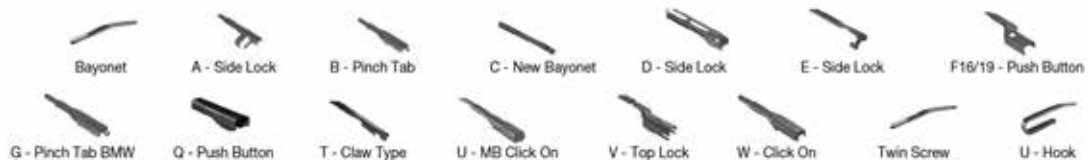

WIPER ARM TYPE	STANDARD		HYBRID		FLAT		REAR			
			+ Spoiler									
VOLVO <i>Continued</i>												
440 (445) (88-96) <i>Continued</i>												
	08/88-12/96	U-hook			DM-053	DM-053	DUR-050R	DUR-050R		DM-050	DUR-050R	
460 (464) (88-96)												
	09/88-07/96	U-hook			DM-053	DM-053	DUR-053L	DUR-053L				
		U-hook			DM-053	DM-053	DUR-050R	DUR-050R				
480 (482) (86-96)												
	04/86-07/96	U-hook		DMS-553	DM-053	DMS-553	DUR-053L	DUR-053L		DM-040	DU-040L	
		U-hook				DM-053						
		U-hook		DMS-553	DM-053	DMS-553	DUR-050R	DUR-050R		DM-040	DU-040R	
		U-hook				DM-053						
740 (83-92)												
	04/83-08/90	U-hook			DM-050	DM-050	DUR-050L	DUR-050L				
		U-hook				DM-050	DM-050	DUR-050R	DUR-050R			
	09/87-08/90	U-hook			DM-050	DM-050	DUR-050L	DUR-050L		DM-035	DU-035L	
		U-hook				DM-050	DM-050	DUR-050R	DUR-050R		DM-035	DU-035R
740 (744) (83-92)												
	08/83-12/92	U-hook			DM-050	DM-050	DUR-050L	DUR-050L				
		U-hook				DM-050	DM-050	DUR-050R	DUR-050R			
740 Kombi (745) (84-92)												
	05/85-12/92	U-hook			DM-050	DM-050	DUR-050L	DUR-050L		DM-035	DU-035L	
		U-hook				DM-050	DM-050	DUR-050R	DUR-050R		DM-035	DU-035R
760 (81-92)												
	04/83-04/87	U-hook			DM-050	DM-050	DUR-050L	DUR-050L		DM-035	DU-035L	
		U-hook				DM-050	DM-050	DUR-050R	DUR-050R		DM-035	DU-035R
	04/87-12/90	U-hook			DM-053	DM-053	DUR-053L	DUR-053L		DM-035	DU-035L	
		U-hook				DM-053	DM-053	DUR-050R	DUR-050R		DM-035	DU-035R
	09/87-08/90	U-hook			DM-053	DM-053	DUR-053L	DUR-053L				
		U-hook				DM-053	DM-053	DUR-050R	DUR-050R			
760 (704, 764) (81-92)												
	08/81-04/87	U-hook			DM-050	DM-050	DUR-050L	DUR-050L				
		U-hook				DM-050	DM-050	DUR-050R	DUR-050R			
	04/87-07/92	U-hook			DM-053	DM-053	DUR-053L	DUR-053L				
		U-hook				DM-053	DM-053	DUR-050R	DUR-050R			
760 Kombi (704, 765) (82-92)												
	01/82-04/87	U-hook			DM-050	DM-050	DUR-050L	DUR-050L		DM-035	DU-035L	
		U-hook				DM-050	DM-050	DUR-050R	DUR-050R		DM-035	DU-035R
	04/87-07/92	U-hook			DM-053	DM-053	DUR-053L	DUR-053L		DM-035	DU-035L	
		U-hook				DM-053	DM-053	DUR-050R	DUR-050R		DM-035	DU-035R
780 (782) (86-90)												
	04/86-07/90	U-hook			DM-050	DM-050	DUR-050L	DUR-050L				
		U-hook				DM-050	DM-050	DUR-050R	DUR-050R			
850 (91-97)												
	09/94-10/97	U-hook		DMS-553	DM-553	DM-553	DUR-053L	DUR-053L	DFR-005	DFR-005	DM-043	DUR-043L
		U-hook		DMS-553	DM-553	DM-553	DUR-050R	DUR-050R			DM-043	DUR-043R
850 (854) (91-97)												
	06/91-10/97	U-hook		DMS-553	DM-553	DM-553	DUR-053L	DUR-053L	DFR-005	DFR-005		
		U-hook		DMS-553	DM-553	DM-553	DUR-050R	DUR-050R				
850 Estate (855) (92-97)												
	08/92-10/97	U-hook		DMS-553	DM-553	DM-553	DUR-053L	DUR-053L	DFR-005	DFR-005	DM-043	DUR-043L
		U-hook		DMS-553	DM-553	DM-553	DUR-050R	DUR-050R			DM-043	DUR-043R
940 (944) (90-95)												
	08/90-12/94	U-hook			DM-050	DM-050	DUR-050L	DUR-050L				
		U-hook				DM-050	DM-050	DUR-050R	DUR-050R			
940 I (90-95)												
	09/90-04/92	U-hook			DM-050	DM-050	DUR-050L	DUR-050L		DM-035	DU-035L	
		U-hook				DM-050	DM-050	DUR-050R	DUR-050R		DM-035	DU-035R
	09/90-03/95	U-hook			DM-050	DM-050	DUR-050L	DUR-050L				
		U-hook				DM-050	DM-050	DUR-050R	DUR-050R			
940 II (94-98)												
	09/90-05/97	U-hook			DM-050	DM-050	DUR-050L	DUR-050L		DM-035	DU-035L