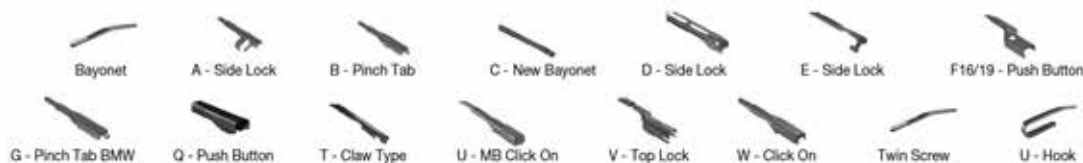

WIPER ARM TYPE	STANDARD		HYBRID		FLAT		REAR		
			+ Spoiler								
SEAT <i>Continued</i>											
ALHAMBRA (7V8, 7V9) (96-10) <i>Continued</i>											
	06/01-03/10	U-hook							DF-107	DM-040	DU-040L
		U-hook							DF-107	DM-040	DU-040R
ALHAMBRA (710) (10-)											
	05/15-12/22	F16- push button							DF-095	DF-315	
		F16- push button								DF-315	
ALHAMBRA (710, 711) (10-)											
	06/10-12/22	F16- push button							DF-095	DF-315	
		F16- push button								DF-315	
ALTEA (5P1) (04-)											
	03/04-	T- claw type							DF-086	DF-300	
		T- claw type								DF-300	
ALTEA (XL) (5P) (04-)											
	05/09-	T- claw type							DF-086	DF-300	
		T- claw type								DF-300	
ALTEA XL (5P5, 5P8) (06-)											
	10/06-	T- claw type							DF-086	DF-300	
		T- claw type								DF-300	
ARONA (KJ7) (17-)											
	07/17-	F16- push button							DF-210		
AROSA (6H1) (97-04)											
	05/97-06/04	U-hook		DMS-553	DM-553	DM-648	DUR-053L	DUR-045L			
		U-hook		DMS-553	DM-553	DM-648	DUR-050R	DUR-045R			
ATECA (KH7) (16-)											
	04/16-	F16- push button							DF-016	DF-310	
		F16- push button								DF-310	
CORDOBA (6K1) (93-99)											
	12/97-08/02	U-hook		DMS-553	DM-053	DM-045	DUR-053L	DUR-045L			
		U-hook			DM-553	DM-648		DUR-048L			
		U-hook		DMS-553	DM-053	DM-045	DUR-050R	DUR-045R			
		U-hook			DM-553	DM-648		DUR-048R			
	02/00-07/00	U-hook		DMS-553	DM-053	DM-045	DUR-053L	DUR-045L			
		U-hook			DM-553	DM-648		DUR-048L			
		U-hook		DMS-553	DM-053	DM-045	DUR-050R	DUR-045R			
		U-hook			DM-553	DM-648		DUR-048R			
CORDOBA (6K1, 6K2) (93-02)											
	02/93-10/02	U-hook		DMS-553	DM-053	DM-045	DUR-053L	DUR-045L			
		U-hook			DM-553	DM-648		DUR-048L			
		U-hook		DMS-553	DM-053	DM-045	DUR-050R	DUR-045R			
		U-hook			DM-553	DM-648		DUR-048R			
CORDOBA (6L2) (02-09)											
	09/02-04/06	U-hook		DMS-553	DM-553	DM-648	DUR-053L		DFR-005	DFR-002	
		U-hook		DMS-553	DM-553	DM-648	DUR-050R				
	04/06-11/09	U-hook								DF-004	
		U-hook								DF-233	
CORDOBA Vario (6K5) (96-02)											
	08/96-12/02	U-hook		DMS-553	DM-053	DM-045	DUR-053L	DUR-045L			
		U-hook			DM-553	DM-648		DUR-048L			
		U-hook		DMS-553	DM-053	DM-045	DUR-050R	DUR-045R			
		U-hook			DM-553	DM-648		DUR-048R			
EXEO (3R) (08-13)											
	12/08-05/13	D - slide lock							DF-131		
	05/09-05/13	D - slide lock							DF-131	DF-300	
		D - slide lock								DF-300	
FURA (25A) (82-86)											
	01/82-12/86	U-hook			DM-038	DM-038					
IBIZA I (84-93)											
	10/86-05/93	U-hook			DM-045		DUR-045L			DM-045	DUR-045L
		U-hook			DM-045		DUR-045R			DM-045	DUR-045R