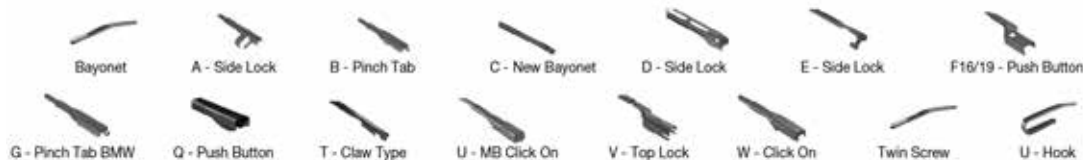

WIPER ARM TYPE		STANDARD			HYBRID		FLAT		REAR	
				+ Spoiler								
OPEL Continued												
ASTRA F Hatchback (T92) (91-98)												
	09/91-02/98	U-hook			DM-045		DUR-045L	DUR-045L			DM-045	DUR-045L
		U-hook			DM-045		DUR-045R	DUR-045R			DM-045	DUR-045R
ASTRA G (98-09)												
	02/98-06/07	U-hook		DMS-550	DM-050	DM-048	DUR-055L	DUR-053L	DFR-004	DFR-002	DRC-004	
		U-hook		DMS-550	DM-050	DM-048	DUR-055R	DUR-050R			DRC-004	
	03/98-07/09	U-hook		DMS-550	DM-050	DM-048	DUR-055L	DUR-053L	DFR-004	DFR-002	DRD-005	
	03/98-07/09	U-hook		DMS-550	DM-050	DM-048	DUR-055L	DUR-053L	DFR-004	DFR-002		
	03/98-07/09	U-hook		DMS-550	DM-050	DM-048	DUR-055R	DUR-050R			DRD-005	
	03/98-07/09	U-hook		DMS-550	DM-050	DM-048	DUR-055R	DUR-050R				
	09/98-04/05	U-hook		DMS-550	DM-050	DM-048	DUR-055L	DUR-053L	DFR-004	DFR-002	DRD-005	
		U-hook		DMS-550	DM-050	DM-048	DUR-055R	DUR-050R			DRD-005	
	05/04-07/09	U-hook		DMS-550	DM-050	DM-048	DUR-055L	DUR-053L	DFR-004	DFR-002		
		U-hook		DMS-550	DM-050	DM-048	DUR-055R	DUR-050R				
ASTRA G CLASSIC Caravan (F35) (04-09)												
	10/07-07/09	U-hook		DMS-550	DM-050	DM-048	DUR-055L	DUR-053L	DFR-004	DFR-002	DRD-005	
		U-hook		DMS-550	DM-050	DM-048	DUR-055R	DUR-050R			DRD-005	
ASTRA G Convertible (T98) (01-05)												
	03/01-10/05	U-hook		DMS-550	DM-050	DM-048	DUR-050L	DUR-048L	DFR-004	DFR-002		
		U-hook		DMS-550	DM-050	DM-048	DUR-050R	DUR-048R				
ASTRA G Coupe (T98) (00-05)												
	03/00-05/05	U-hook		DMS-550	DM-050	DM-048	DUR-050L	DUR-048L	DFR-004	DFR-002		
		U-hook		DMS-550	DM-050	DM-048	DUR-050R	DUR-048R				
ASTRA G Estate (T98) (98-04)												
	02/98-07/04	U-hook		DMS-550	DM-050	DM-048	DUR-055L	DUR-053L	DFR-004	DFR-002	DRD-005	
		U-hook		DMS-550	DM-050	DM-048	DUR-055R	DUR-050R			DRD-005	
ASTRA G Estate Van (F70) (98-05)												
	01/99-04/05	U-hook		DMS-550	DM-050	DM-048	DUR-055L	DUR-053L	DFR-004	DFR-002	DRD-005	
		U-hook		DMS-550	DM-050	DM-048	DUR-055R	DUR-050R			DRD-005	
ASTRA G Hatchback (T98) (98-09)												
	02/98-12/09	U-hook		DMS-550	DM-050	DM-048	DUR-055L	DUR-053L	DFR-004	DFR-002	DRC-004	
		U-hook		DMS-550	DM-050	DM-048	DUR-055R	DUR-050R			DRC-004	
ASTRA G Saloon (T98) (98-09)												
	09/98-12/09	U-hook		DMS-550	DM-050	DM-048	DUR-055L	DUR-053L	DFR-004	DFR-002		
		U-hook		DMS-550	DM-050	DM-048	DUR-055R	DUR-050R				
ASTRA H (04-14)												
	01/04-05/14	A- side lock								DF-120	DRD-011	
		A- side lock								DF-120		
	08/04-05/14	A- side lock								DF-120	DRD-011	
		A- side lock									DRD-011	
	03/05-10/10	A- side lock									DRD-003	
		A- side lock									DRD-011	
	04/05-10/10	A- side lock								DF-120	DRD-003	
		A- side lock								DF-120		
	09/05-10/10	A- side lock								DF-120		
	02/07-	A- side lock								DF-120		
	01/09-	A- side lock								DF-120		
	01/09-	A- side lock								DF-120		
ASTRA J (09-16)												
	09/09-10/15	F19- push button								DF-102		
		F19- push button								DF-102		
	10/10-10/15	F19- push button								DF-102		
	10/11-10/20	F19- push button								DF-424		
	06/12-	F19- push button								DF-102		
	10/12-10/15	F19- push button								DF-102		
	05/13-10/15	F19- push button								DF-102		
ASTRA J Hatchback Van (P10) (09-15)												
	05/13-10/15	F19- push button								DF-102		
ASTRA K (15-)												
	11/15-10/19	F19- push button								DF-079		
	11/15-10/19	F19- push button								DF-079		
	11/15-12/22	F19- push button									DRD-001	
	11/15-12/22	F19- push button									DRD-001