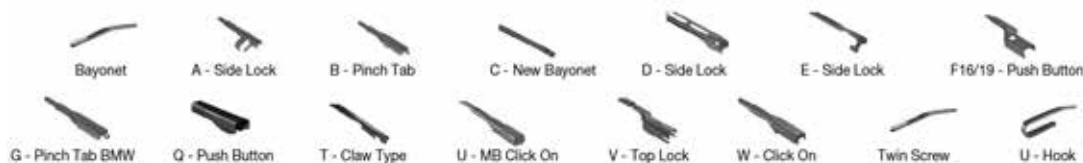

WIPER ARM TYPE	STANDARD		HYBRID		FLAT		REAR	
			+ Spoiler							
NISSAN <i>Continued</i>										
BLUEBIRD Traveller (W910) (80-86)										
	01/80-05/84									DM-038
		9x3								DU-035L
										DM-038
		9x3								DU-035R
CABSTAR (F22) (82-93)										
	01/82-12/92	U-hook		DM-045	DM-045	DUR-045L	DUR-045L			
		U-hook		DM-045	DM-045	DUR-045R	DUR-045R			
CABSTAR (F23) (92-00)										
	07/92-12/00	U-hook		DM-045	DM-045	DUR-045L	DUR-045L			
		U-hook		DM-045	DM-045	DUR-045R	DUR-045R			
CABSTAR (F23, H41, H42) (92-11)										
	10/97-08/06	U-hook		DM-045	DM-045	DUR-045L	DUR-045L			
		U-hook		DM-045	DM-045	DUR-045R	DUR-045R			
CABSTAR (F24) (06-13)										
	09/06-12/13	U-hook		DM-050	DM-050					
CABSTAR E (98-06)										
	10/98-11/06	U-hook		DM-045	DM-045	DUR-045L	DUR-045L			
		U-hook		DM-045	DM-045	DUR-045R	DUR-045R			
CHERRY II (N10) (78-83)										
	08/78-05/82									DM-045
		9x3								DUR-045L
		Twin screw (side)		DR-345	DR-345					
										DM-045
		9x3								DUR-045R
CHERRY II Coupe (N10) (78-82)										
	08/78-09/82	Twin Screw								DM-045
		Twin Screw		DR-345	DR-345					DM-045
CHERRY II Hatchback (N10) (78-83)										
	08/78-12/82									DM-045
		9x3								DUR-045L
		Twin screw (side)		DR-345	DR-345					
										DM-045
		9x3								DUR-045R
CHERRY II Traveller (VN10) (78-83)										
	08/78-12/83									DM-045
		9x3								DUR-045L
		Twin screw (side)		DR-348	DR-345					
										DM-045
		9x3								DUR-045R
CHERRY III (N12) (82-87)										
	05/82-12/86									DM-045
		9x3								DUR-045L
		Twin screw (side)		DR-348	DR-345					
										DM-045
		9x3								DUR-045R
CUBE (Z12) (07-)										
	08/09-	U-hook	DMS-550	DM-050	DM-050	DUR-050L	DUR-050L			DRA-030
		U-hook	DMS-550	DM-050	DM-050	DUR-050R	DUR-050R			DRA-030
INTERSTAR Bus (X70) (02-)										
	04/02-	U-hook	DMS-560	DM-060	DM-060					
INTERSTAR Platform/Chassis (X70) (03-)										
	08/03-	U-hook	DMS-560	DM-060	DM-060					
INTERSTAR Van (X70) (02-)										
	04/02-	U-hook	DMS-560	DM-060	DM-060					
JUKE (19-)										
	08/19-									DRD-004
JUKE (F16_) (19-)										
	08/19-									DRD-004