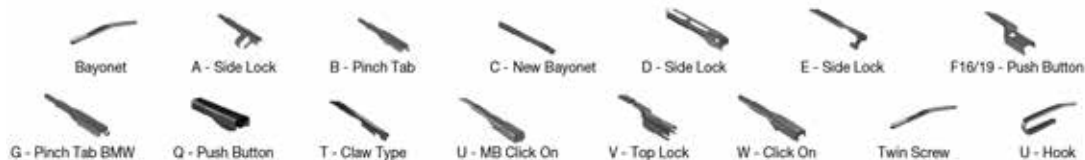

WIPER ARM TYPE		STANDARD	HYBRID	FLAT	REAR				
TOYOTA <i>Continued</i>											
SEQUOIA (_K6_) (07-) <i>Continued</i>											
	11/07-	U-hook			DM-048	DM-048	DUR-048R	DUR-048R			
SERA Coupe (EXY1_) (90-95)											
	03/90-11/95	U-hook			DM-053	DM-045	DUR-053L	DUR-045L			
		U-hook			DM-053	DM-045	DUR-050R	DUR-045R			
SIENNA (_L1_) (97-03)											
	08/97-12/02	U-hook		DMS-560	DM-060	DM-045	DUR-060L	DUR-045L		DM-043	
		U-hook		DMS-560	DM-060	DM-045	DUR-060R	DUR-045R		DM-043	
SIENNA (03-09)											
	01/03-12/10	U-hook		DMS-565	DM-065	DM-048	DUR-065L	DUR-048L		DM-040	
		U-hook		DMS-565	DM-065	DM-048	DUR-065R	DUR-048R		DM-040	
SIENNA (_L2_) (03-10)											
	01/03-11/09	U-hook		DMS-565	DM-065	DM-048	DUR-065L	DUR-048L		DM-040	
		U-hook		DMS-565	DM-065	DM-048	DUR-065R	DUR-048R		DM-040	
SIENNA (10-)											
	01/10-	U-hook					DU-070L	DUR-050L			
		U-hook					DU-070R	DUR-050R			
SIENNA (_L3_) (10-)											
	01/10-	U-hook					DU-070L	DUR-050L			
		U-hook					DU-070R	DUR-050R			
STARLET (KP6_) (78-84)											
	02/78-09/84									DR-338	
						DR-340	DR-340				DR-338
STARLET (P6) (78-84)											
	09/80-12/84									DR-338	
						DR-340	DR-340				DR-338
STARLET (_P7_) (84-89)											
	10/84-12/89									DR-238	
						DR-345	DR-340				DR-238
STARLET (_P8_) (89-96)											
	12/89-03/96	U-hook			DR-250	DR-243					
		U-hook				DR-343					
STARLET (P8) (89-96)											
	12/89-12/95	U-hook			DR-250	DR-243					
		U-hook				DR-343					
STARLET (_P9_) (96-99)											
	01/96-07/99	U-hook		DMS-550	DM-050	DM-043	DUR-050L	DUR-043L		DM-040	
		U-hook		DMS-550	DM-050	DM-043	DUR-050R	DUR-043R		DM-040	
STARLET (P9) (96-99)											
	11/96-07/99	U-hook		DMS-550	DM-050	DM-043	DUR-050L	DUR-043L		DM-040	
		U-hook		DMS-550	DM-050	DM-043	DUR-050R	DUR-043R		DM-040	
STARLET Estate (KP6_) (78-84)											
	02/78-09/84									DR-338	
						DR-340	DR-340				DR-338
SUPRA (19-)											
	03/19-								DF-060		
SUPRA (DB_) (19-)											
	07/20-								DF-060		
SUPRA (86-93)											
	08/89-05/93				DR-250					DR-345	
							DR-345				DR-345
SUPRA (_A7_) (86-93)											
	01/86-05/93				DR-250					DR-345	
							DR-345				DR-345
SUPRA (93-02)											
	05/93-07/02	U-hook			DM-050	DM-045	DUR-050L	DUR-045L		DM-045	
		U-hook			DM-053	DM-050	DUR-053L	DUR-050L			
		U-hook			DM-050	DM-045	DUR-050R	DUR-045R		DM-045	
		U-hook			DM-053	DM-050		DUR-050R