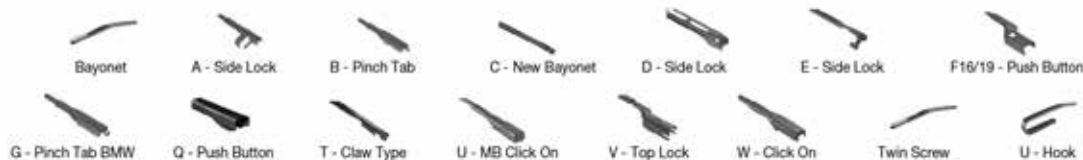

WIPER ARM TYPE	STANDARD		HYBRID		FLAT		REAR			
FORD <i>Continued</i>												
MONDEO II Saloon (BFP) (96-00)												
	08/96-09/00	U-hook		DMS-553	DM-553	DMC-550			DFR-005	DFR-004	DM-050	DUR-050L
		U-hook		DMS-553	DM-553	DMC-550					DM-050	DUR-050R
MONDEO II Turnier (BNP) (96-00)												
	08/96-09/00	U-hook		DMS-553	DM-553	DMC-550			DFR-005	DFR-004	DM-033	
		U-hook		DMS-553	DM-553	DMC-550					DM-033	
MONDEO III (00-07)												
	10/00-03/07	U-hook		DMS-555	DM-055	DMC-550	DUR-055L	DUR-050L	DFR-006	DFR-004	DM-048	DUR-048L
	10/00-03/07	U-hook		DMS-555	DM-055	DMC-550	DUR-055L	DUR-050L	DFR-006	DFR-004		
	10/00-03/07	U-hook		DMS-555	DM-055	DMC-550	DUR-055R	DUR-050R			DM-048	DUR-048R
	10/00-03/07	U-hook		DMS-555	DM-055	DMC-550	DUR-055R	DUR-050R				
MONDEO III (B5Y) (00-07)												
	10/00-03/07	U-hook		DMS-555	DM-055	DMC-550	DUR-055L	DUR-050L	DFR-006	DFR-004	DM-048	DUR-048L
		U-hook		DMS-555	DM-055	DMC-550	DUR-055R	DUR-050R			DM-048	DUR-048R
MONDEO III Saloon (B4Y) (00-07)												
	10/00-03/07	U-hook		DMS-555	DM-055	DMC-550	DUR-055L	DUR-050L	DFR-006	DFR-004		
		U-hook		DMS-555	DM-055	DMC-550	DUR-055R	DUR-050R				
MONDEO III Turnier (BWY) (00-07)												
	10/00-03/07	U-hook		DMS-555	DM-055	DMC-550	DUR-055L	DUR-050L	DFR-006	DFR-004	DM-030	
		U-hook		DMS-555	DM-055	DMC-550	DUR-055R	DUR-050R			DM-030	
MONDEO IV (07-15)												
	03/07-09/14										DRD-011	
	03/07-01/15	F19- push button							DF-039		DF-306	
	03/07-01/15	F19- push button							DF-039		DRD-011	
	03/07-01/15	F19- push button							DF-039			
	03/07-01/15	F19- push button									DF-306	
	03/07-01/15	F19- push button									DRD-011	
MONDEO V (14-)												
	08/14-	B- pinch tab							DF-152			
	05/18-	B- pinch tab							DF-152		DF-320	
	05/18-	B- pinch tab							DF-152			
MONDEO V Hatchback (CE) (14-)												
	09/14-	B- pinch tab							DF-152			
MONDEO V Saloon (CD) (12-)												
	09/12-	B- pinch tab							DF-152			
MONDEO V Turnier (CF) (14-)												
	09/14-	B- pinch tab							DF-152		DF-320	
ORION I (AFD) (83-86)												
	07/83-03/86	U-hook			DM-045	DM-045	DUR-045L	DUR-045L				
		U-hook			DM-045	DM-045	DUR-045R	DUR-045R				
ORION II (AFF) (85-90)												
	12/85-07/90	U-hook			DM-045	DM-045	DUR-045L	DUR-045L				
		U-hook			DM-045	DM-045	DUR-045R	DUR-045R				
ORION III (GAL) (90-96)												
	07/90-12/93	U-hook			DM-050	DM-050	DUR-050L	DUR-050L				
		U-hook			DM-050	DM-050	DUR-050R	DUR-050R				
P 100 I (82-87)												
	04/82-09/87	U-hook			DM-045	DM-045	DUR-045L	DUR-045L				
		U-hook			DM-045	DM-045	DUR-045R	DUR-045R				
P 100 II (87-92)												
	10/87-12/92	U-hook			DM-050	DM-050	DUR-050L	DUR-050L				
		U-hook			DM-050	DM-050	DUR-050R	DUR-050R				
PUMA (19-)												
	09/19-	F19/16- push button							DF-420		DF-320	
		F19/16- push button							DF-216		DF-320	
PUMA (J2K, CF7) (19-)												
	03/23-	F19/16- push button							DF-420		DF-320	
		F19/16- push button							DF-216		DF-320