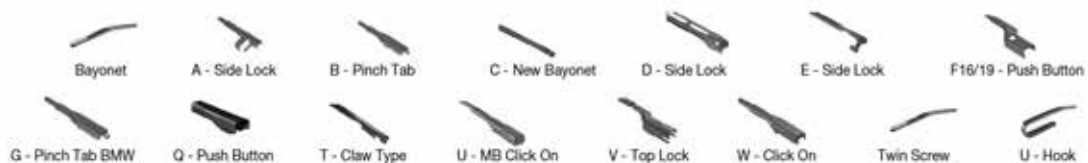

WIPER ARM TYPE		STANDARD	HYBRID	FLAT	REAR				
HONDA <i>Continued</i>											
CIVIC IV (87-95) <i>Continued</i>											
	01/88-12/91	U-hook			DM-048	DM-045	DUR-048R	DUR-045R			
CIVIC IV Hatchback (EC, ED, EE) (87-93)											
	09/87-12/91	U-hook			DM-048	DM-045	DUR-048L	DUR-045L			DM-038 DU-035L
		U-hook			DM-048	DM-045	DUR-048R	DUR-045R			DM-038 DU-035R
CIVIC IV Saloon (ED) (87-93)											
	09/87-12/91	U-hook			DM-048	DM-045	DUR-048L	DUR-045L			
		U-hook			DM-048	DM-045	DUR-048R	DUR-045R			
CIVIC V (91-97)											
	10/91-12/95	U-hook			DM-050	DM-045	DUR-050L	DUR-045L			
		U-hook			DM-050	DM-045	DUR-050R	DUR-045R			
CIVIC V Coupe (EJ) (93-96)											
	08/93-03/96	U-hook			DM-050	DM-045	DUR-050L	DUR-045L			
		U-hook			DM-050	DM-045	DUR-050R	DUR-045R			
CIVIC V Hatchback (EG) (91-95)											
	10/91-11/95	U-hook			DM-050	DM-045	DUR-050L	DUR-045L			
		U-hook			DM-050	DM-045	DUR-050R	DUR-045R			
CIVIC V Saloon (EG, EH) (91-96)											
	10/91-12/95	U-hook			DM-050	DM-045	DUR-050L	DUR-045L			
		U-hook			DM-050	DM-045	DUR-050R	DUR-045R			
CIVIC VI (94-01)											
	10/95-12/00	U-hook			DM-050	DM-045	DUR-050L	DUR-045L			DM-045 DUR-045L
		U-hook			DM-050	DM-045	DUR-050R	DUR-045R			DM-045 DUR-045R
	10/95-02/01	U-hook			DM-050	DM-045	DUR-050L	DUR-045L			
		U-hook			DM-050	DM-045	DUR-050R	DUR-045R			
CIVIC VI Aerodeck (MB, MC) (98-01)											
	04/98-02/01	U-hook			DM-050	DM-045	DUR-050L	DUR-045L			DM-038 DU-035L
		U-hook			DM-050	DM-045	DUR-050R	DUR-045R			DM-038 DU-035R
CIVIC VI Coupe (EJ, EM1) (96-00)											
	03/96-12/00	U-hook			DM-050	DM-045	DUR-050L	DUR-045L			
		U-hook			DM-050	DM-045	DUR-050R	DUR-045R			
CIVIC VI Fastback (MA, MB) (94-01)											
	09/94-02/01	U-hook			DM-050	DM-045	DUR-050L	DUR-045L			DM-045 DUR-045L
		U-hook			DM-050	DM-045	DUR-050R	DUR-045R			DM-045 DUR-045R
CIVIC VI Hatchback (EJ, EK) (95-01)											
	10/95-03/01	U-hook			DM-050	DM-045	DUR-050L	DUR-045L			DM-045 DUR-045L
		U-hook			DM-050	DM-045	DUR-050R	DUR-045R			DM-045 DUR-045R
CIVIC VI Saloon (EJ, EK, SO) (95-01)											
	11/95-03/01	U-hook			DM-050	DM-045	DUR-050L	DUR-045L			
		U-hook			DM-050	DM-045	DUR-050R	DUR-045R			
CIVIC VII (00-05)											
	02/03-09/05	U-hook		DMS-553	DM-553	DM-545	DUR-053L	DUR-045L			
		U-hook		DMS-553	DM-553	DM-545	DUR-050R	DUR-045R			
CIVIC VII Coupe (EM2) (01-05)											
	02/01-12/05	U-hook		DMS-560	DM-060	DM-048	DUR-055L	DUR-048L			
		U-hook		DMS-560	DM-060	DM-048	DUR-055R	DUR-048R			
CIVIC VII Hatchback (EU, EP, EV) (00-06)											
	01/00-09/05	U-hook		DMS-560	DM-060		DUR-060L				DRD-004
		U-hook		DMS-560	DM-060		DUR-060R				DRD-004
CIVIC VII Saloon (ES, ET) (00-06)											
	12/00-04/06	U-hook		DMS-553	DM-553	DM-545	DUR-053L	DUR-045L			
		U-hook		DMS-553	DM-553	DM-545	DUR-050R	DUR-045R			
CIVIC VIII Hatchback (05-)											
	03/10-12/10	U-hook		DMS-565	DM-065	DM-055					
CIVIC VIII Hatchback (FN, FK) (05-)											
	09/05-01/12	U-hook		DMS-565	DM-065	DM-055					
CIVIC VIII Saloon (05-)											
	01/08-05/13	U-hook		DMS-565	DM-065	DM-055