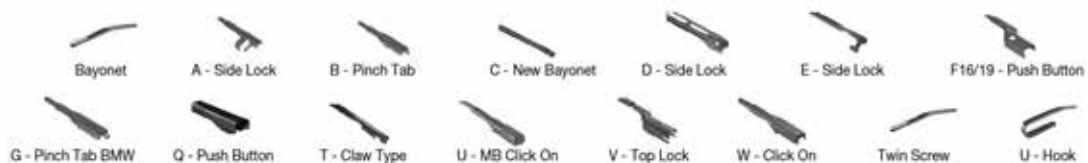

WIPER ARM TYPE	STANDARD		HYBRID		FLAT		REAR	
			+ Spoiler							
TOYOTA <i>Continued</i>										
CORONA (T1) (70-87) <i>Continued</i>										
	02/70-05/79	Twin Screw			DR-343	DR-343				
	12/75-01/81	Twin Screw			DR-243	DR-243				
		Twin Screw			DR-343	DR-343				
	06/79-07/81	Twin Screw			DR-243	DR-243				
		Twin Screw			DR-343	DR-343				
CORONA (T19) (92-97)										
	10/91-09/97	U-hook			DM-053	DM-045				
	02/92-01/96	U-hook			DM-053	DM-045				
CORONA Saloon (_T19_) (91-98)										
	02/92-01/96	U-hook			DM-053	DM-045				
CRESSIDA (80-93)										
	08/82-09/92	Twin Screw							DR-235	
		Twin Screw			DR-348	DR-345			DR-235	
	08/84-09/88	Twin Screw			DR-253				DR-235	
		Twin Screw			DR-348	DR-345			DR-235	
		Twin Screw			DR-353					
CRESSIDA Saloon (_X3_) (76-82)										
	07/77-07/81	Twin Screw			DR-345	DR-345				
CRESSIDA Saloon (_X6_) (80-92)										
	09/80-06/85	Twin Screw							DR-235	
		Twin Screw			DR-348	DR-345			DR-235	
CRESSIDA Saloon (_X7_) (84-88)										
	01/85-10/88	Twin Screw			DR-253				DR-235	
		Twin Screw			DR-348	DR-345			DR-235	
		Twin Screw			DR-353					
CRESSIDA Station Wagon (_X3_) (76-81)										
	12/77-03/81	Twin Screw			DR-243	DR-243			DR-335	
		Twin Screw			DR-343	DR-343			DR-335	
CRESSIDA Station Wagon (_X6_) (80-85)										
	09/80-04/85	Twin Screw			DR-345	DR-345				
CROWN (_S1_) (79-87)										
	04/80-03/85	U-hook			DM-043	DM-043	DUR-043L	DUR-043L		DR-235
		U-hook			DM-043	DM-043	DUR-043R	DUR-043R		DR-235
		U-hook			DR-348	DR-348				
CROWN (80-85)										
	09/79-06/81	U-hook			DM-043	DM-043	DUR-043L	DUR-043L		DR-235
		U-hook			DM-043	DM-043	DUR-043R	DUR-043R		DR-235
		U-hook			DR-348	DR-348				
CROWN Station Wagon (_S1_) (80-83)										
	09/80-09/83	U-hook			DM-043	DM-043	DUR-043L	DUR-043L		
		U-hook			DM-043	DM-043	DUR-043R	DUR-043R		
DYNA 100 Platform/Chassis (_YH_) (85-95)										
	08/85-04/95	U-hook			DR-243					
		U-hook			DR-343	DR-340				
DYNA 150 (88-95)										
	08/88-05/95	U-hook			DR-243					
		U-hook			DR-343	DR-340				
DYNA 150 Platform/Chassis (_Y_) (85-88)										
	08/85-08/88				DR-243					
						DR-343	DR-340			
DYNA 150 Platform/Chassis (_LY_) (88-95)										
	09/88-06/95	U-hook			DR-243					
		U-hook			DR-343	DR-340				
DYNA 150 Platform/Chassis (_LY_) (95-01)										
	05/95-07/01	U-hook			DR-243					
		U-hook			DR-343	DR-340				
DYNA 200 Platform/Chassis (85-95)										
	01/85-05/95				DR-243					
						DR-343	DR-340