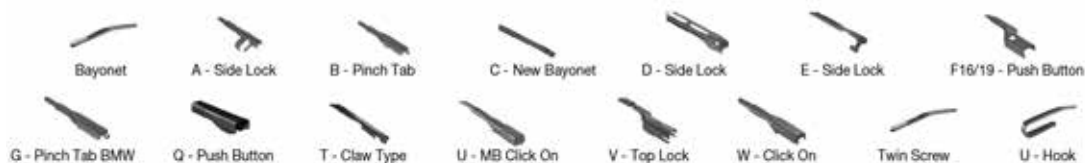

WIPER ARM TYPE		STANDARD		HYBRID		FLAT		REAR		
TALBOT <i>Continued</i>												
SAMBA (81-87)												
	01/81-10/86	U-hook			DM-040	DM-040	DU-040L	DU-040L			DM-035	DU-035L
		U-hook			DM-040	DM-040	DU-040R	DU-040R			DM-035	DU-035R
SAMBA Convertible (81-87)												
	01/81-06/86	U-hook			DM-040	DM-040	DU-040L	DU-040L			DM-035	DU-035L
		U-hook			DM-040	DM-040	DU-040R	DU-040R			DM-035	DU-035R
SIMCA 1301 (66-76)												
	08/66-11/76	U-hook			DM-040	DM-040	DU-040L	DU-040L				
		U-hook			DM-040	DM-040	DU-040R	DU-040R				
SIMCA 1301 Tourisme (66-76)												
	08/66-07/72	U-hook			DM-040	DM-040	DU-040L	DU-040L				
		U-hook			DM-040	DM-040	DU-040R	DU-040R				
SIMCA 1501 (66-76)												
	10/66-11/76	U-hook			DM-040	DM-040	DU-040L	DU-040L				
		U-hook			DM-040	DM-040	DU-040R	DU-040R				
SIMCA 1501 Break/Tourisme (66-76)												
	10/66-11/76	U-hook			DM-040	DM-040	DU-040L	DU-040L				
		U-hook			DM-040	DM-040	DU-040R	DU-040R				
TESLA												
MODEL 3 (17-)												
	01/17-	F16- push button									DF-077	
MODEL 3 (5YJ3) (17-)												
	03/19-	F16- push button									DF-077	
MODEL S (12-)												
	09/12-	F19- push button									DF-423	
		F19- push button									DF-212	
MODEL S (5YJS) (12-)												
	09/12-	F19- push button									DF-423	
		F19- push button									DF-212	
MODEL Y (19-)												
	03/19-	F16- push button									DF-077	
MODEL Y (5YJY) (19-)												
	11/21-	F16- push button									DF-077	
TOFAS												
DOGAN (76-02)												
	01/76-12/02	U-hook			DM-038	DM-038						
KARTAL (85-02)												
	10/85-07/02	U-hook			DM-038	DM-038						
SAHIN (80-03)												
	10/85-09/96	U-hook			DM-038	DM-038						
SAHIN Saloon (80-03)												
	01/80-12/03	U-hook			DM-038	DM-038						
SERCE (85-94)												
	10/85-10/94	U-hook			DM-038	DM-038						
TOYOTA												
4 RUNNER (N5) (87-89)												
	07/84-10/89	Twin Screw			DR-243	DR-243					DR-335	
		Twin Screw			DR-343	DR-343					DR-335	
4 RUNNER (N10) (89-96)												
	04/89-08/96				DR-243	DR-243					DR-335	
					DR-343	DR-343					DR-335	
4 RUNNER (N18) (95-02)												
	09/00-07/02	Twin screw (side)			DR-243	DR-243					DR-335	
		Twin screw (side)			DR-343	DR-343					DR-335	
4 RUNNER I (N5 , N6 , N7) (84-89)												
	08/87-07/89	Twin Screw			DR-243	DR-243					DR-335	
		Twin Screw			DR-343	DR-343					DR-335	
4 RUNNER II (N1) (87-96)												
	08/89-03/96				DR-243	DR-243					DR-335