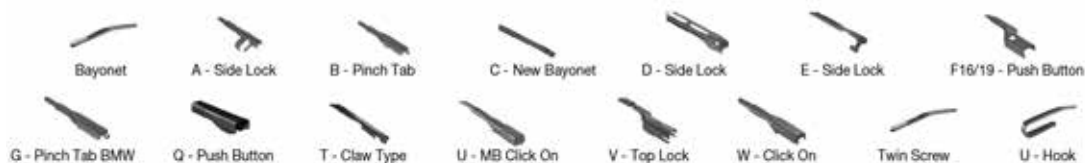

WIPER ARM TYPE	STANDARD		HYBRID		FLAT		REAR	
PEUGEOT <i>Continued</i>										
206 CC (00-08)										
	09/00-12/08	U-hook		DMS-565	DM-065	DM-040	DUR-065L		DFR-010	DFR-001
		U-hook		DMS-565	DM-065	DM-040	DUR-065R			
206 Hatchback (2A/C) (98-12)										
	06/01-11/09	U-hook		DMS-565	DM-065	DM-040	DUR-065L		DFR-010	DFR-001
		U-hook		DMS-565	DM-065	DM-040	DUR-065R			DRD-010
206 SW (2E/K) (02-)										
	05/05-07/08	U-hook		DMS-565	DM-065	DM-040	DUR-065L		DFR-010	DFR-001
		U-hook		DMS-565	DM-065	DM-040	DUR-065R			DRD-013
206+ (09-13)										
	01/09-08/13	U-hook		DMS-565	DM-065		DUR-065L		DFR-010	DFR-001
		U-hook		DMS-565	DM-065		DUR-065R			DRD-010
207 (06-15)										
	02/06-12/15	A- side lock							DF-106	DRD-007
	04/06-12/15	A- side lock							DF-106	DRD-007
	02/07-10/13	A- side lock								DRD-004
	02/07-01/15	A- side lock							DF-106	
	07/07-10/13	A- side lock							DF-106	
	08/07-12/12	A- side lock							DF-106	DRD-004
	08/07-12/13	A- side lock							DF-106	DRD-004
	12/07-12/12	A- side lock							DF-106	
207 (WA, WC) (06-15)										
	08/08-12/14	A- side lock							DF-106	DRD-007
207 Saloon (07-14)										
	12/07-12/14	A- side lock							DF-106	
207 SW (WK) (07-13)										
	08/08-12/13	A- side lock							DF-106	DRD-004
208 I (CA, CC) (12-20)										
	01/13-12/16	F19- push button							DF-058	DRD-010
		F19- push button							DF-219	DRD-010
208 I (12-)										
	03/12-12/19	F19- push button							DF-058	DRD-010
		F19- push button							DF-219	DRD-010
	02/13-12/19	F19- push button							DF-058	DRD-010
		F19- push button							DF-219	DRD-010
208 II (19-)										
	06/19-	F19- push button							DF-033	DRD-004
		F19- push button							DF-219	DRD-004
208 II (UB, UP, UW, UJ) (19-)										
	01/23-	F19- push button							DF-033	DRD-004
		F19- push button							DF-219	DRD-004
301 (12-)										
	11/12-	C- new bayonet							DF-017	
305 I (77-82)										
	10/77-09/82	U-hook			DM-040	DM-040	DU-040L	DU-040L		DM-040
		U-hook			DM-040	DM-040	DU-040R	DU-040R		DM-040
305 I (581A) (77-82)										
	11/77-09/82	U-hook			DM-040	DM-040	DU-040L	DU-040L		
		U-hook			DM-040	DM-040	DU-040R	DU-040R		
305 I Break (581D) (77-82)										
	08/80-09/82	U-hook			DM-040	DM-040	DU-040L	DU-040L		DM-040
		U-hook			DM-040	DM-040	DU-040R	DU-040R		DM-040
305 II (581M) (82-90)										
	10/82-07/90	U-hook			DM-045	DM-045	DUR-045L	DUR-045L		
		U-hook			DM-045	DM-045	DUR-045R	DUR-045R		
305 II Break (581E) (82-90)										
	10/82-12/88	U-hook			DM-045	DM-045	DUR-045L	DUR-045L		DM-040
		U-hook			DM-045	DM-045	DUR-045R	DUR-045R		DM-040