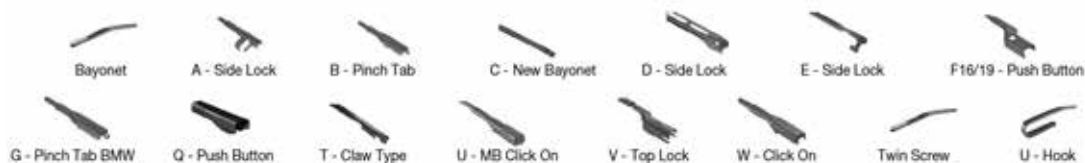

WIPER ARM TYPE	STANDARD		HYBRID		FLAT		REAR		
			+ Spoiler								
RENAULT <i>Continued</i>											
21 Estate Van (S48_) (86-95) <i>Continued</i>											
	06/86-04/95	U-hook		DMS-550	DM-050	DM-050				DM-045	DUR-045R
21 Saloon (L48_) (86-97)											
	03/86-06/94	U-hook		DMS-550	DM-050	DM-050					
25 (B29_) (84-93)											
	04/84-12/93	U-hook			DM-055	DM-055				DM-055	
30 (127_) (75-86)											
	02/75-03/86	U-hook			DM-045	DM-045	DUR-045L	DUR-045L		DM-045	DUR-045L
		U-hook			DM-045	DM-045	DUR-045R	DUR-045R		DM-045	DUR-045R
ALASKAN (17-)											
	09/17-	U-hook					DUR-060L	DU-040L	DFR-009	DFR-001	
		U-hook					DUR-060R	DU-040R			
ARKANA (19-)											
	08/19-	W-click on					DUR-060L	DUR-045L			
		W-click on					DUR-060R	DUR-045R			
CAPTUR I (13-)											
	06/13-03/16	C- new bayonet							DF-061		
	06/13-	C- new bayonet								DRD-005	
	03/16-	W-click on							DF-428		
	04/16-	C- new bayonet							DF-428		
	02/18-	C- new bayonet							DF-428	DRD-005	
		C- new bayonet								DRD-005	
CAPTUR II (20-)											
	01/20-	F16- push button							DF-425		
CAPTUR II (HF_) (20-)											
	01/22-	F16- push button							DF-425		
CLIO I (B/C57_, 5/357_) (90-99)											
	05/90-01/94	U-hook								DM-040	
	05/90-02/94	U-hook			DM-045	DM-045	DUR-045L	DUR-045L			DU-040L
		U-hook			DM-045	DM-045	DUR-045R	DUR-045R			DU-040R
	01/91-12/93	U-hook			DM-045	DM-045	DUR-045L	DUR-045L		DM-040	DU-040L
		U-hook			DM-045	DM-045	DUR-045R	DUR-045R		DM-040	DU-040R
	01/94-09/98	U-hook								DRC-004	
	02/94-09/98	U-hook		DMS-550	DM-050	DM-050	DUR-050L	DUR-050L			DU-040L
		U-hook		DMS-550	DM-050	DM-050	DUR-050R	DUR-050R			DU-040R
	08/94-09/98	U-hook		DMS-550	DM-050	DM-050	DUR-050L	DUR-050L		DRC-004	DU-040L
		U-hook		DMS-550	DM-050	DM-050	DUR-050R	DUR-050R		DRC-004	DU-040R
CLIO I Hatchback Van (S57_) (91-98)											
	01/91-01/94	U-hook								DM-040	
	01/91-02/94	U-hook			DM-045	DM-045	DUR-045L	DUR-045L			DU-040L
		U-hook			DM-045	DM-045	DUR-045R	DUR-045R			DU-040R
	01/94-09/98	U-hook								DRC-004	
	02/94-09/98	U-hook		DMS-550	DM-050	DM-050	DUR-050L	DUR-050L		DM-040	DU-040L
		U-hook		DMS-550	DM-050	DM-050	DUR-050R	DUR-050R		DM-040	DU-040R
	06/94-02/98	U-hook		DMS-550	DM-050	DM-050	DUR-050L	DUR-050L		DM-040	DU-040L
		U-hook								DRC-004	
		U-hook		DMS-550	DM-050	DM-050	DUR-050R	DUR-050R		DM-040	DU-040R
	U-hook									DRC-004	
CLIO II (BB_, CB_) (98-16)											
	09/98-08/16	U-hook		DMS-553	DM-053	DM-045	DUR-053L	DUR-045L	DFR-005	DFR-002	DRD-004
		U-hook		DMS-553	DM-053	DM-045	DUR-050R	DUR-045R			DRD-004
CLIO II (98-)											
	03/99-12/08	U-hook		DMS-553	DM-053	DM-045	DUR-053L	DUR-045L	DFR-005	DFR-002	DRD-004
		U-hook		DMS-553	DM-053	DM-045	DUR-050R	DUR-045R			DRD-004
	03/99-	U-hook		DMS-553	DM-053	DM-045	DUR-053L	DUR-045L	DFR-005	DFR-002	DRD-004
		U-hook		DMS-553	DM-053	DM-045	DUR-050R	DUR-045R			DRD-004
CLIO II Hatchback Van (SB0/1/2_) (98-)											
	09/98-	U-hook		DMS-553	DM-053	DM-045	DUR-053L	DUR-045L	DFR-005	DFR-002	DRD-004
		U-hook		DMS-553	DM-053	DM-045	DUR-050R	DUR-045R			DRD-004