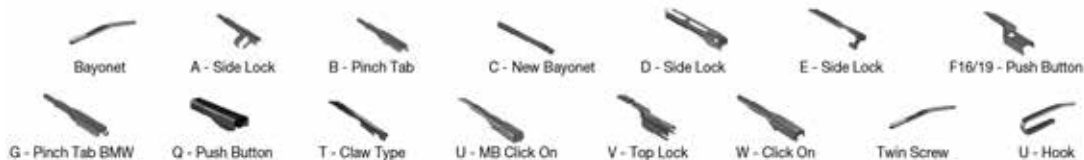

WIPER ARM TYPE	STANDARD			HYBRID		FLAT		REAR		
			+ Spoiler									
LAND ROVER <i>Continued</i>												
DISCOVERY IV (09-18)												
	09/09-12/18	U-hook					DUR-055L	DUR-055L	DFR-006	DFR-006		
DISCOVERY Sport (14-)												
	03/15-	U-hook					DUR-065L	DUR-050L			DRB-030	
		U-hook					DUR-065R	DUR-050R			DRB-030	
DISCOVERY SPORT (L550) (14-)												
	09/14-	U-hook					DUR-065L	DUR-050L			DRB-030	
		U-hook					DUR-065R	DUR-050R			DRB-030	
DISCOVERY V (16-)												
	09/16-										DF-324	
	09/16-	V - top lock							DF-087		DF-324	
		V - top lock									DF-324	
FREELANDER 2 (L359) (06-15)												
	10/06-10/14	B- pinch tab							DF-023		DM-035	
		B- pinch tab									DM-035	
FREELANDER I (98-06)												
	10/00-10/06	U-hook		DMS-555	DM-055	DM-053	DUR-055L	DUR-053L				
		U-hook		DMS-555	DM-055	DM-053	DUR-055R	DUR-050R				
FREELANDER I (L314) (98-06)												
	02/98-10/06	U-hook		DMS-555	DM-055	DM-053	DUR-055L	DUR-053L				
		U-hook		DMS-555	DM-055	DM-053	DUR-055R	DUR-050R				
FREELANDER I Soft Top (L314) (98-06)												
	02/98-10/06	U-hook		DMS-555	DM-055	DM-053	DUR-055L	DUR-053L				
		U-hook		DMS-555	DM-055	DM-053	DUR-055R	DUR-050R				
RANGE ROVER Evoque (18-)												
	12/18-	F16- push button							DF-412			
RANGE ROVER EVOQUE (L551) (18-)												
	12/18-	F16- push button							DF-412			
RANGE ROVER Evoque (11-19)												
	06/11-12/19	F19- push button							DF-060			
	11/15-12/19	F19- push button							DF-060			
RANGE ROVER I (70-95)												
	10/69-04/96	U-hook			DM-045	DM-045	DUR-045L	DUR-045L			DM-045	
		U-hook				DM-045	DM-045	DUR-045R	DUR-045R			DM-045
RANGE ROVER II (P38A) (94-02)												
	07/94-03/02	U-hook			DM-055	DM-055	DUR-055L	DUR-055L			DM-048	
		U-hook				DM-055	DM-055	DUR-055R	DUR-055R			DM-048
RANGE ROVER III (L322) (02-12)												
	03/02-05/05	U-hook									DM-048	
		U-hook										DM-048
RANGE ROVER IV (12-)												
	10/12-10/15	U-hook									DM-040	
	10/12-	U-hook					DUR-060L	DUR-050L				
		U-hook					DUR-060R	DUR-050R				
	10/15-	U-hook									DF-305	
	10/17-	U-hook					DUR-060L	DUR-050L			DF-305	
		U-hook					DUR-060R	DUR-050R			DF-305	
RANGE ROVER IV (L405) (12-)												
	08/12-10/15	U-hook									DM-040	
	08/12-	U-hook					DUR-060L	DUR-050L				
		U-hook					DUR-060R	DUR-050R				
	10/15-	U-hook									DF-305	
	01/19-	U-hook					DUR-060L	DUR-050L			DF-305	
		U-hook					DUR-060R	DUR-050R			DF-305	
RANGE ROVER Sport (05-13)												
	02/05-03/13	U-hook					DUR-055L	DUR-055L	DFR-006	DFR-006		
RANGE ROVER Sport (13-)												
	04/13-07/15	V - top lock									DM-040	
	04/13-08/16	V - top lock					DUR-060L	DUR-050L				
		V - top lock					DUR-060R	DUR-050R