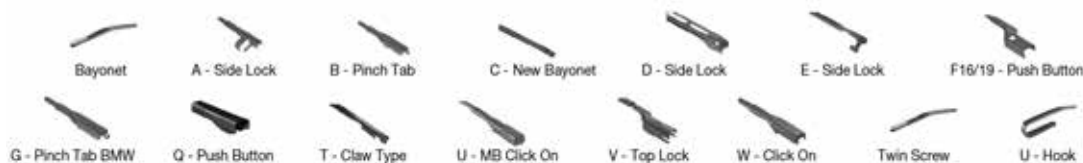

WIPER ARM TYPE	STANDARD		HYBRID		FLAT		REAR	
			+ Spoiler							
CITROËN <i>Continued</i>										
JUMPY (16-) <i>Continued</i>										
	04/16-	C- new bayonet							DF-205	DRD-004
	04/16-	C- new bayonet							DF-205	DRD-004
	04/16-	C- new bayonet								DRD-010
	04/16-	C- new bayonet								DRD-010
	09/16-	C- new bayonet							DF-408	
		C- new bayonet							DF-205	
JUMPY III Bus (V.) (16-)										
	09/20-	C- new bayonet							DF-408	DRD-004
		C- new bayonet								DRD-010
		C- new bayonet							DF-205	DRD-004
		C- new bayonet								DRD-010
JUMPY III Platform/Chassis (V.) (16-)										
	01/23-	C- new bayonet							DF-408	
		C- new bayonet							DF-205	
JUMPY III Van (V.) (16-)										
	01/22-	C- new bayonet							DF-408	DRD-004
		C- new bayonet								DRD-010
		C- new bayonet							DF-205	DRD-004
		C- new bayonet								DRD-010
LNA (76-86)										
	11/76-10/86	U-hook			DM-040	DM-040	DU-040L	DU-040L		DM-033
		U-hook			DM-040	DM-040	DU-040R	DU-040R		DM-033
NEMO (08-)										
	10/15-	C- new bayonet							DF-042	
	02/16-	C- new bayonet							DF-042	
NEMO Box Body/MPV (AA.) (08-)										
	02/08-	C- new bayonet							DF-042	
NEMO MPV (09-)										
	04/09-	C- new bayonet							DF-042	
SAXO (96-04)										
	10/97-06/03	U-hook								DRD-010
	07/00-06/03	U-hook			DM-050	DM-045	DUR-050L	DUR-045L		DM-040
		U-hook								DRD-010
		U-hook			DM-050	DM-045	DUR-050R	DUR-045R		DM-040
		U-hook								DRD-010
SAXO (S0, S1) (96-04)										
	02/96-04/04	U-hook			DM-050	DM-045	DUR-050L	DUR-045L		DM-040
		U-hook								DRD-010
		U-hook			DM-050	DM-045	DUR-050R	DUR-045R		DM-040
		U-hook								DRD-010
SPACETOURER (16-)										
	04/16-	C- new bayonet							DF-408	DRD-004
		C- new bayonet								DRD-010
		C- new bayonet							DF-205	DRD-004
		C- new bayonet								DRD-010
VISA (78-91)										
	09/78-03/91	U-hook			DM-045	DM-045	DUR-045L	DUR-045L		
		U-hook			DM-045	DM-045	DUR-045R	DUR-045R		
VISA Convertible (83-88)										
	03/83-10/88	U-hook			DM-045	DM-045	DUR-045L	DUR-045L		
		U-hook			DM-045	DM-045	DUR-045R	DUR-045R		
XANTIA (93-03)										
	03/93-04/03	U-hook			DM-060	DMC-550	DUR-060L	DUR-048L		DM-045
		U-hook			DM-060	DMC-550	DUR-060R	DUR-048R		DM-045
	06/95-04/03	U-hook			DM-060	DMC-550	DUR-060L	DUR-048L		DM-033
		U-hook								DM-040
		U-hook								DRD-010
		U-hook			DM-060	DMC-550	DUR-060R	DUR-048R		DM-033
		U-hook								DU-040R