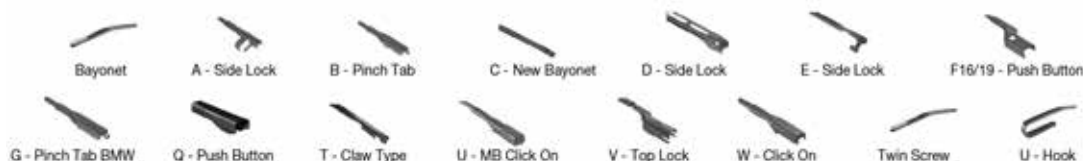

WIPER ARM TYPE	STANDARD		HYBRID		FLAT		REAR	
			+ Spoiler							
FORD <i>Continued</i>										
ECOSPORT (11-)										
	10/12-10/16	F19- push button							DF-427	
	10/12-	F19- push button								DF-320
	11/16-	F19- push button							DF-422	
	01/17-	F19- push button							DF-422	DF-320
		F19- push button								DF-320
ECOSPORT (12-)										
	08/12-10/16	F19- push button							DF-427	
	08/12-	F19- push button								DF-320
	11/16-	F19- push button							DF-422	
	11/17-	F19- push button							DF-422	DF-320
		F19- push button								DF-320
ESCORT I (68-76)										
	03/72-11/74	U-hook			DM-035	DM-035	DU-035L	DU-035L		
		U-hook			DM-035	DM-035	DU-035R	DU-035R		
ESCORT I (AFH, ATH) (68-76)										
	01/68-02/76	U-hook			DM-035	DM-035	DU-035L	DU-035L		
		U-hook			DM-035	DM-035	DU-035R	DU-035R		
ESCORT I Turnier (ADH) (68-79)										
	06/68-02/76	U-hook			DM-035	DM-035	DU-035L	DU-035L		
		U-hook			DM-035	DM-035	DU-035R	DU-035R		
ESCORT II (73-81)										
	01/79-12/80	U-hook			DM-035	DM-035	DU-035L	DU-035L		
		U-hook			DM-035	DM-035	DU-035R	DU-035R		
ESCORT II (ATH) (73-81)										
	03/73-08/80	U-hook			DM-035	DM-035	DU-035L	DU-035L		
		U-hook			DM-035	DM-035	DU-035R	DU-035R		
ESCORT II Turnier (75-81)										
	04/75-07/81	U-hook			DM-035	DM-035	DU-035L	DU-035L		
		U-hook			DM-035	DM-035	DU-035R	DU-035R		
ESCORT III (80-86)										
	01/85-02/86	U-hook			DM-045	DM-045	DUR-045L	DUR-045L		
		U-hook			DM-045	DM-045	DUR-045R	DUR-045R		
ESCORT III (GAA) (80-86)										
	09/80-07/86	U-hook			DM-045	DM-045	DUR-045L	DUR-045L		DM-045
		U-hook			DM-045	DM-045	DUR-045R	DUR-045R		DUR-045L
ESCORT III Convertible (ALD) (83-89)										
	09/83-12/89	U-hook			DM-045	DM-045	DUR-045L	DUR-045L		DM-045
		U-hook			DM-045	DM-045	DUR-045R	DUR-045R		DUR-045L
ESCORT III Express (AVA) (81-86)										
	03/81-02/86	U-hook			DM-045	DM-045	DUR-045L	DUR-045L		
		U-hook			DM-045	DM-045	DUR-045R	DUR-045R		
ESCORT III Turnier (AWA) (80-85)										
	09/80-12/85	U-hook			DM-045	DM-045	DUR-045L	DUR-045L		DM-045
		U-hook			DM-045	DM-045	DUR-045R	DUR-045R		DUR-045L
ESCORT IV (GAF, AWF, ABFT) (83-94)										
	03/83-10/94	U-hook			DM-045	DM-045	DUR-045L	DUR-045L		DM-045
		U-hook			DM-045	DM-045	DUR-045R	DUR-045R		DUR-045L
ESCORT IV Convertible (ALF) (86-90)										
	01/86-07/90	U-hook			DM-045	DM-045	DUR-045L	DUR-045L		
		U-hook			DM-045	DM-045	DUR-045R	DUR-045R		
ESCORT IV Express (AVF) (86-90)										
	02/86-07/90	U-hook			DM-045	DM-045	DUR-045L	DUR-045L		
		U-hook			DM-045	DM-045	DUR-045R	DUR-045R		
ESCORT IV Turnier (AWF, AVF) (85-90)										
	10/85-10/90	U-hook			DM-045	DM-045	DUR-045L	DUR-045L		DM-045
		U-hook			DM-045	DM-045	DUR-045R	DUR-045R		DUR-045L
ESCORT V (90-95)										
	07/90-12/94	U-hook		DMS-550	DM-050	DM-050	DUR-050L	DUR-050L		
		U-hook		DMS-550	DM-050	DM-050	DUR-050R	DUR-050R