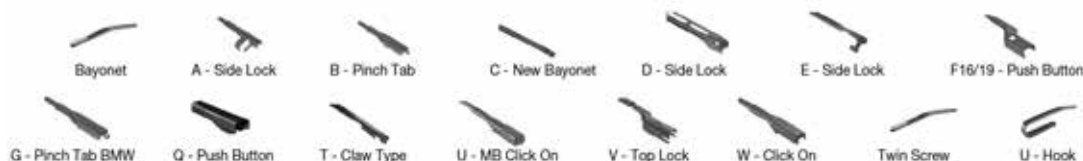

WIPER ARM TYPE	STANDARD		HYBRID		FLAT		REAR		
FORD <i>Continued</i>											
PUMA (EC_) (97-02)											
	03/97-06/02	U-hook		DMS-548	DM-048	DM-048	DUR-048L	DUR-048L		DM-048	DUR-048L
		U-hook		DMS-548	DM-048	DM-048	DUR-048R	DUR-048R		DM-048	DUR-048R
RANGER (ER, EQ, R_) (97-11)											
	04/97-06/09	U-hook			DM-045	DM-045	DUR-045L	DUR-045L			
		U-hook			DM-045	DM-045	DUR-045R	DUR-045R			
RANGER (99-06)											
	06/99-09/05	U-hook			DM-045	DM-045	DUR-045L	DUR-045L			
		U-hook			DM-045	DM-045	DUR-045R	DUR-045R			
RANGER (ET) (05-12)											
	01/06-07/12	U-hook			DM-045	DM-045	DUR-045L	DUR-045L			
		U-hook			DM-045	DM-045	DUR-045R	DUR-045R			
RANGER (06-12)											
	05/06-07/12	U-hook			DM-045	DM-045	DUR-045L	DUR-045L			
		U-hook			DM-045	DM-045	DUR-045R	DUR-045R			
RANGER (11-)											
	11/11-08/15	U-hook			DM-045	DM-045	DUR-045L	DUR-045L			
		U-hook			DM-045	DM-045	DUR-045R	DUR-045R			
RANGER (TKE) (11-)											
	04/11-08/15	U-hook			DM-045	DM-045	DUR-045L	DUR-045L			
		U-hook			DM-045	DM-045	DUR-045R	DUR-045R			
SCORPIO I (85-94)											
	06/89-09/94	U-hook			DM-050	DM-050	DUR-050L	DUR-050L			
		U-hook			DM-050	DM-050	DUR-050R	DUR-050R			
SCORPIO I (GAE, GGE) (85-94)											
	04/85-09/94	U-hook			DM-050	DM-050	DUR-050L	DUR-050L			
		U-hook			DM-050	DM-050	DUR-050R	DUR-050R			
SCORPIO I Saloon (GGE) (86-94)											
	01/86-12/94	U-hook			DM-050	DM-050	DUR-050L	DUR-050L			
		U-hook			DM-050	DM-050	DUR-050R	DUR-050R			
SCORPIO I Turnier (GGE) (88-94)											
	05/88-09/94	U-hook			DM-050	DM-050	DUR-050L	DUR-050L		DM-038	DU-035L
		U-hook			DM-050	DM-050	DUR-050R	DUR-050R		DM-038	DU-035R
SCORPIO II (GFR, GGR) (94-98)											
	10/94-08/98	U-hook			DM-050	DM-050	DUR-050L	DUR-050L			
		U-hook			DM-050	DM-050	DUR-050R	DUR-050R			
SCORPIO II Turnier (GNR, GGR) (94-98)											
	10/94-08/98	U-hook			DM-050	DM-050	DUR-050L	DUR-050L			
		U-hook			DM-050	DM-050	DUR-050R	DUR-050R			
SIERRA (87-93)											
	01/90-02/93	U-hook		DMS-550	DM-050	DMC-550					
SIERRA I Hatchback (GBC) (82-87)											
	08/82-02/87	U-hook		DMS-550	DM-050	DM-050	DUR-050L	DUR-050L		DM-050	DUR-050L
		U-hook				DMC-550					
		U-hook		DMS-550	DM-050	DM-050	DUR-050R	DUR-050R		DM-050	DUR-050R
		U-hook				DMC-550					
SIERRA II (GBG, GB4) (87-93)											
	01/87-02/93	U-hook		DMS-550	DM-050	DMC-550					
SIERRA II Hatchback (GBC, GBG) (87-93)											
	01/87-03/93	U-hook		DMS-550	DM-050	DMC-550				DM-050	DUR-050L
		U-hook		DMS-550	DM-050	DMC-550				DM-050	DUR-050R
SIERRA II Turnier (BNG) (87-93)											
	01/87-02/93	U-hook		DMS-550	DM-050	DMC-550				DM-035	DU-035L
		U-hook		DMS-550	DM-050	DMC-550				DM-035	DU-035R
SIERRA Turnier (BNC) (82-86)											
	08/82-12/86	U-hook		DMS-550	DM-050	DM-050	DUR-050L	DUR-050L			
		U-hook				DMC-550					
		U-hook		DMS-550	DM-050	DM-050	DUR-050R	DUR-050R			
		U-hook				DMC-550