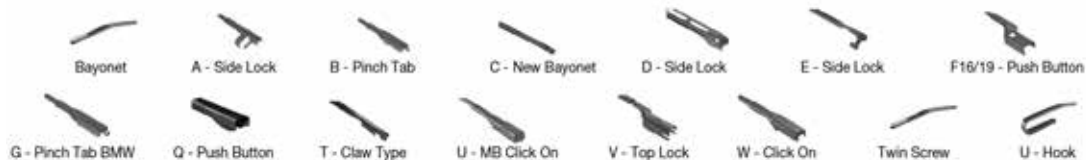

WIPER ARM TYPE	STANDARD		HYBRID		FLAT		REAR	
			+ Spoiler							
CHEVROLET <i>Continued</i>										
CORVETTE Convertible (97-04)										
	09/97-09/04	U-hook			DM-055	DM-055	DUR-055L	DUR-055L		
		U-hook			DM-055	DM-055	DUR-055R	DUR-055R		
CORVETTE Convertible (C6) (04-)										
	09/04-08/13	U-hook		DMS-553	DM-553	DM-553	DUR-053L	DUR-053L		
		U-hook		DMS-553	DM-553	DM-553	DUR-050R	DUR-050R		
CORVETTE Convertible (C7) (13-)										
	09/13-12/19	U-hook					DUR-053L	DUR-053L		
		U-hook					DUR-050R	DUR-050R		
CORVETTE Coupe (C5)										
	01/97-12/04	U-hook			DM-055	DM-055	DUR-055L	DUR-055L		
		U-hook			DM-055	DM-055	DUR-055R	DUR-055R		
CRUZE (09-)										
	12/12-	U-hook		DMS-560	DM-060	DM-045	DUR-060L	DUR-045L	DFR-010	DFR-002
		U-hook		DMS-560	DM-060	DM-045	DUR-060R	DUR-045R		
CRUZE (J300) (09-)										
	05/09-	U-hook		DMS-560	DM-060	DM-045	DUR-060L	DUR-045L	DFR-010	DFR-002
		U-hook		DMS-560	DM-060	DM-045	DUR-060R	DUR-045R		
CRUZE Hatchback (J305) (10-)										
	06/11-	U-hook		DMS-560	DM-060	DM-045	DUR-060L	DUR-045L	DFR-010	DFR-002
		U-hook		DMS-560	DM-060	DM-045	DUR-060R	DUR-045R		
CRUZE Station Wagon (J308) (12-)										
	08/12-	U-hook		DMS-560	DM-060	DM-045	DUR-060L	DUR-045L	DFR-010	DFR-002
		U-hook		DMS-560	DM-060	DM-045	DUR-060R	DUR-045R		
EPICA (KL1_) (04-11)										
	01/05-12/11	U-hook		DMS-555	DM-055	DM-050				
EPICA (05-)										
	04/07-12/10	U-hook		DMS-555	DM-055	DM-050				
EQUINOX (03-09)										
	04/03-12/09	U-hook		DMS-560	DM-060	DM-048	DUR-060L	DUR-048L		DM-038
		U-hook		DMS-560	DM-060	DM-048	DUR-060R	DUR-048R		DM-038
EVANDA (05-06)										
	03/05-12/06	U-hook		DMS-555	DM-055	DM-050				
HHR (05-11)										
	01/06-12/11	U-hook					DUR-045L	DUR-045L		
		U-hook					DUR-045R	DUR-045R		
HHR (06-11)										
	09/05-12/08	U-hook					DUR-045L	DUR-045L		
		U-hook					DUR-045R	DUR-045R		
IMPALA (99-05)										
	09/99-12/05	U-hook		DMS-555	DM-055	DM-055	DUR-055L	DUR-055L		
		U-hook		DMS-555	DM-055	DM-055	DUR-055R	DUR-055R		
IMPALA Saloon (99-05)										
	01/99-12/05	U-hook		DMS-555	DM-055	DM-055	DUR-055L	DUR-055L		
		U-hook		DMS-555	DM-055	DM-055	DUR-055R	DUR-055R		
LACETTI (03-)										
	05/03-03/13	U-hook		DMS-555	DM-055	DM-048	DUR-055L	DUR-048L		DM-045
		U-hook		DMS-555	DM-055	DM-048	DUR-055R	DUR-048R		DM-045
	05/03-	U-hook		DMS-555	DM-055	DM-048	DUR-055L	DUR-048L		DM-045
		U-hook		DMS-555	DM-055	DM-048	DUR-055R	DUR-048R		DM-045
	01/05-	U-hook		DMS-555	DM-055	DM-048	DUR-055L	DUR-048L		DM-045
		U-hook		DMS-555	DM-055	DM-048	DUR-055R	DUR-048R		DM-045
LANOS (05-18)										
	11/05-12/18	U-hook		DMS-548	DM-048	DM-048	DUR-048L	DUR-048L		
		U-hook		DMS-548	DM-048	DM-048	DUR-048R	DUR-048R		
LUMINA (89-94)										
	10/89-09/94	U-hook		DMS-550	DM-050	DM-050				
	10/89-09/94	U-hook		DMS-550	DM-050	DM-050