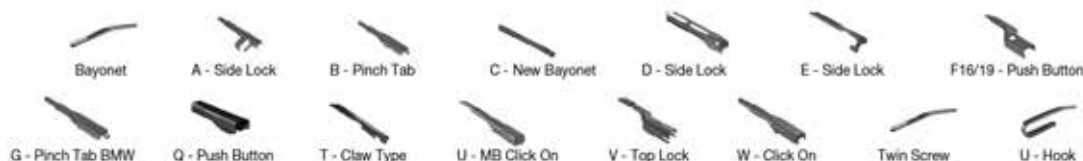

WIPER ARM TYPE		STANDARD	HYBRID	FLAT	REAR					
OPEL <i>Continued</i>												
SENATOR A (78-87) <i>Continued</i>												
	11/84-08/87	U-hook		DM-048	DM-048	DUR-048R	DUR-048R					
SENATOR A (29) (78-87)												
	02/78-08/87	U-hook		DM-048	DM-048	DUR-048L	DUR-048L					
		U-hook		DM-048	DM-048	DUR-048R	DUR-048R					
SENATOR B (V88) (87-93)												
	09/87-09/93	U-hook		DM-048	DM-048	DUR-048L	DUR-048L					
		U-hook		DM-048	DM-048	DUR-048R	DUR-048R					
SIGNUM (03-08)												
	05/03-12/08	U-hook		DMS-560	DM-060	DM-048			DFR-009	DFR-003		
		U-hook		DMS-560	DM-060	DM-048						
SINTRA (APV) (96-99)												
	11/96-04/99	U-hook		DM-060	DM-060					DM-040	DU-040L	
		U-hook		DM-060	DM-060					DM-040	DU-040R	
SPEEDSTER (00-06)												
	06/00-08/06	U-hook		DM-060								
TIGRA (S93) (94-00)												
	07/94-12/00	U-hook		DM-045	DM-045	DUR-045L	DUR-045L	DFR-002	DFR-002	DM-050	DUR-050L	
		U-hook		DM-045	DM-045	DUR-045R	DUR-045R			DM-050	DUR-050R	
TIGRA TwinTop (04-10)												
	06/04-12/10	U-hook		DMS-550	DM-050	DM-045	DUR-050L	DUR-045L	DFR-004	DFR-002		
		U-hook		DMS-550	DM-050	DM-045	DUR-050R	DUR-045R				
VECTRA A (88-95)												
	08/88-06/94	U-hook		DM-048	DM-048	DUR-048L	DUR-048L			DM-048	DUR-048L	
		U-hook		DM-048	DM-048	DUR-048R	DUR-048R			DM-048	DUR-048R	
VECTRA A (J89) (88-95)												
	09/88-11/95	U-hook		DM-048	DM-048	DUR-048L	DUR-048L					
		U-hook		DM-048	DM-048	DUR-048R	DUR-048R					
VECTRA A Hatchback (J89) (88-95)												
	04/88-11/95	U-hook		DM-048	DM-048	DUR-048L	DUR-048L			DM-048	DUR-048L	
		U-hook		DM-048	DM-048	DUR-048R	DUR-048R			DM-048	DUR-048R	
VECTRA B (95-03)												
	09/95-07/02	U-hook		DMS-548	DM-048	DM-048	DUR-048L	DUR-048L	DFR-003	DFR-003		
		U-hook		DMS-548	DM-048	DM-048	DUR-048R	DUR-048R				
	01/99-07/03	U-hook		DMS-548	DM-048	DM-048	DUR-048L	DUR-048L	DFR-003	DFR-003		
		U-hook		DMS-548	DM-048	DM-048	DUR-048R	DUR-048R				
	07/00-07/03	U-hook		DMS-548	DM-048	DM-048	DUR-048L	DUR-048L	DFR-003	DFR-003	DM-033	
		U-hook		DMS-548	DM-048	DM-048	DUR-048R	DUR-048R			DM-033	
VECTRA B (J96) (95-04)												
	09/95-04/02	U-hook		DMS-548	DM-048	DM-048	DUR-048L	DUR-048L	DFR-003	DFR-003		
		U-hook		DMS-548	DM-048	DM-048	DUR-048R	DUR-048R				
VECTRA B Estate (J96) (96-03)												
	11/96-07/03	U-hook		DMS-548	DM-048	DM-048	DUR-048L	DUR-048L	DFR-003	DFR-003	DM-033	
		U-hook		DMS-548	DM-048	DM-048	DUR-048R	DUR-048R			DM-033	
VECTRA B Hatchback (J96) (95-03)												
	09/95-07/03	U-hook		DMS-548	DM-048	DM-048	DUR-048L	DUR-048L	DFR-003	DFR-003		
		U-hook		DMS-548	DM-048	DM-048	DUR-048R	DUR-048R				
VECTRA C (02-08)												
	04/02-01/09	U-hook		DMS-560	DM-060	DM-048	DUR-060L	DUR-048L	DFR-009	DFR-003		
		U-hook		DMS-560	DM-060	DM-048	DUR-060R	DUR-048R				
	08/02-08/05	U-hook		DMS-560	DM-060	DM-048	DUR-060L	DUR-048L	DFR-009	DFR-003	DRC-004	
		U-hook		DMS-560	DM-060	DM-048	DUR-060R	DUR-048R			DRC-004	
	08/02-09/05	U-hook									DRC-004	
	08/02-01/09	U-hook		DMS-560	DM-060	DM-048	DUR-060L	DUR-048L	DFR-009	DFR-003		
		U-hook		DMS-560	DM-060	DM-048	DUR-060R	DUR-048R				
	10/03-01/09	U-hook		DMS-560	DM-060	DM-048	DUR-060L	DUR-048L	DFR-009	DFR-003		
		U-hook		DMS-560	DM-060	DM-048	DUR-060R	DUR-048R				
	10/05-01/09	U-hook									DF-304	
		U-hook		DMS-560	DM-060	DM-048	DUR-060L	DUR-048L	DFR-009	DFR-003	DF-304	
	01/06-08/08	U-hook		DMS-560	DM-060	DM-048	DUR-060L	DUR-048L	DFR-009	DFR-003	DF-304	
		U-hook		DMS-560	DM-060	DM-048	DUR-060R	DUR-048R			DF-304