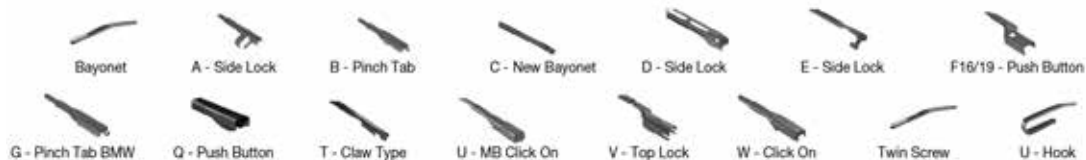

WIPER ARM TYPE		STANDARD	HYBRID	FLAT	REAR					
				+								
				Spoiler								
MAZDA Continued												
626 III Station Wagon (GV) (87-98) Continued												
	09/87-09/97	U-hook			DM-048	DM-048	DUR-048R	DUR-048R			DM-040	DU-040R
626 IV (91-97)												
	08/91-12/95	U-hook			DM-053	DM-048	DUR-053L	DUR-048L				
		U-hook			DM-053	DM-048	DUR-050R	DUR-048R				
	08/91-12/96	U-hook			DM-053	DM-048	DUR-053L	DUR-048L				
		U-hook			DM-053	DM-048	DUR-050R	DUR-048R				
626 IV (GE) (91-98)												
	08/91-06/97	U-hook			DM-053	DM-048	DUR-053L	DUR-048L				
		U-hook			DM-053	DM-048	DUR-050R	DUR-048R				
626 IV Hatchback (GE) (91-98)												
	08/91-04/97	U-hook			DM-053	DM-048	DUR-053L	DUR-048L				
		U-hook			DM-053	DM-048	DUR-050R	DUR-048R				
626 V (97-02)												
	05/97-12/99	U-hook			DM-053	DM-048	DUR-053L	DUR-048L			DM-053	DUR-053L
		U-hook			DM-053	DM-048	DUR-050R	DUR-048R			DM-053	DUR-050R
	05/97-10/02	U-hook			DM-053	DM-048	DUR-053L	DUR-048L				
		U-hook			DM-053	DM-048	DUR-050R	DUR-048R				
	02/98-10/02	U-hook			DM-053	DM-048	DUR-053L	DUR-048L			DM-033	
		U-hook			DM-053	DM-048	DUR-050R	DUR-048R			DM-033	
626 V (GF) (97-02)												
	05/97-10/02	U-hook			DM-053	DM-048	DUR-053L	DUR-048L				
		U-hook			DM-053	DM-048	DUR-050R	DUR-048R				
626 V Hatchback (GF) (97-02)												
	05/97-10/02	U-hook			DM-053	DM-048	DUR-053L	DUR-048L			DM-053	DUR-053L
		U-hook			DM-053	DM-048	DUR-050R	DUR-048R			DM-053	DUR-050R
626 V Station Wagon (GW) (98-02)												
	02/98-10/02	U-hook			DM-053	DM-048	DUR-053L	DUR-048L			DM-033	
		U-hook			DM-053	DM-048	DUR-050R	DUR-048R			DM-033	
929 II (HB) (81-87)												
	05/82-07/87	U-hook			DM-045	DM-045	DUR-045L	DUR-045L				
		U-hook			DM-045	DM-045	DUR-045R	DUR-045R				
929 II Coupe (HB) (81-87)												
	05/82-07/87	U-hook			DM-045	DM-045	DUR-045L	DUR-045L				
		U-hook			DM-045	DM-045	DUR-045R	DUR-045R				
929 III (87-91)												
	05/87-12/89	U-hook			DM-050	DM-050	DUR-050L	DUR-050L				
		U-hook			DM-050	DM-050	DUR-050R	DUR-050R				
929 III (HC) (87-91)												
	05/87-06/91	U-hook			DM-050	DM-050	DUR-050L	DUR-050L				
		U-hook			DM-050	DM-050	DUR-050R	DUR-050R				
B-SERIE (77-82)												
	06/80-09/81	U-hook			DM-040	DM-040	DU-040L	DU-040L				
		U-hook			DM-040	DM-040	DU-040R	DU-040R				
B-SERIE (PE) (77-82)												
	02/77-01/82	U-hook			DM-040	DM-040	DU-040L	DU-040L				
		U-hook			DM-040	DM-040	DU-040R	DU-040R				
B-SERIE (81-85)												
	02/82-12/84	U-hook			DM-045	DM-040	DUR-045L	DU-040L				
		U-hook			DM-045	DM-040	DUR-045R	DU-040R				
B-SERIE (UD) (81-85)												
	10/81-08/85	U-hook			DM-045	DM-040	DUR-045L	DU-040L				
		U-hook			DM-045	DM-040	DUR-045R	DU-040R				
B-SERIE (85-99)												
	01/85-06/99	U-hook			DM-045	DM-045	DUR-045L	DUR-045L				
		U-hook			DM-045	DM-045	DUR-045R	DUR-045R				
	05/85-02/99	U-hook			DM-045	DM-045	DUR-045L	DUR-045L				
		U-hook			DM-045	DM-045	DUR-045R	DUR-045R				
B-SERIE (UF) (85-99)												
	01/85-06/99	U-hook			DM-045	DM-045	DUR-045L	DUR-045L