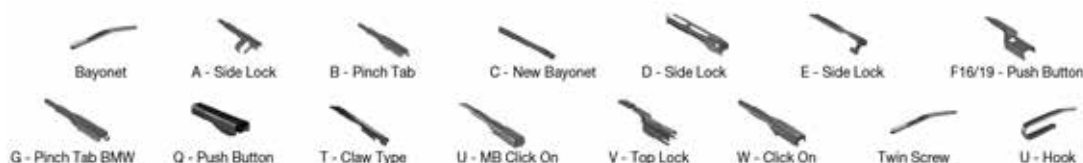

WIPER ARM TYPE	STANDARD		HYBRID		FLAT		REAR		
			+ Spoiler								
MERCEDES-BENZ <i>Continued</i>											
B-CLASS (W242, W246) (11-18) <i>Continued</i>											
	11/11-12/18	B- pinch tab								DRD-005	
	09/15-12/18	B- pinch tab						DF-088			
	06/18-12/18	B- pinch tab						DF-088		DRD-005	
		B- pinch tab								DRD-005	
B-CLASS Sports Tourer (W247) (18-)											
	10/22-	U - MB click on						DF-088		DF-321	
		U - MB click on								DF-321	
B-CLASS Sports Tourer (W245) (05-11)											
	03/05-11/11	B- pinch tab						DF-118		DRD-004	
C-CLASS (206) (21-)											
	03/21-									DF-326	
C-CLASS (W202) (93-00)											
	03/93-05/00	U-hook			DM-060		DUR-060R				
		U-hook			DM-060		DUR-060L				
C-CLASS (203) (00-07)											
	12/00-01/04	U-hook		DMS-560	DM-060	DM-653	DUR-060L	DUR-050L			
		U-hook		DMS-560	DM-060	DM-653	DUR-060R	DUR-050R			
	03/01-01/04	U-hook		DMS-560	DM-060	DM-653	DUR-060L	DUR-050L		DM-040 DU-040L	
		U-hook		DMS-560	DM-060	DM-653	DUR-060R	DUR-050R		DM-040 DU-040R	
	02/04-02/07	U-hook						DF-131			
	02/04-08/07	U-hook						DF-131		DM-040 DU-040L	
		U-hook								DM-040 DU-040R	
C-CLASS (W203) (00-07)											
	05/00-01/04	U-hook		DMS-560	DM-060	DM-653	DUR-060L	DUR-050L			
		U-hook		DMS-560	DM-060	DM-653	DUR-060R	DUR-050R			
	02/04-02/07	U-hook							DF-131		
C-CLASS (204) (07-14)											
	08/07-08/14									DRD-005	
	01/09-03/14							DF-104			
	01/09-08/14							DF-104		DRD-005	
								DF-104			
C-CLASS (205) (13-)											
	12/13-06/21	U - MB click on						DF-083			
	10/15-05/18	U - MB click on						DF-083		DF-323	
		U - MB click on								DF-323	
	04/18-07/18	U - MB click on								DF-323	
	04/18-02/21	U - MB click on						DF-083			
	08/18-02/21	U - MB click on								DF-326	
	05/19-02/21	U - MB click on							DF-083		DF-326
U - MB click on										DF-326	
C-CLASS (W205) (13-)											
	12/13-05/21	U - MB click on						DF-083			
C-CLASS Coupe / Convertible (205) (16-)											
	10/15-04/23	U - MB click on						DF-083			
	06/16-04/23	U - MB click on						DF-083			
C-CLASS Coupe (CL203) (01-11)											
	03/01-01/04	U-hook		DMS-560	DM-060	DM-653	DUR-060L	DUR-050L			
		U-hook		DMS-560	DM-060	DM-653	DUR-060R	DUR-050R			
		U-hook							DF-131		
C-CLASS Coupe (C204) (11-)											
	06/11-	A- side lock						DF-104			
C-CLASS Coupe (C205) (15-)											
	08/19-04/23	U - MB click on						DF-083			
C-CLASS T-MODEL (S206) (21-)											
	04/22-									DF-326	
C-CLASS T-Model (S202) (96-01)											
	06/96-03/01	U-hook			DM-060		DUR-060R			DM-040 DU-040L	
		U-hook			DM-060		DUR-060L			DM-040 DU-040R