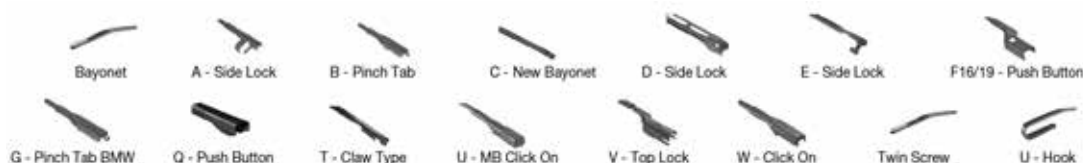

WIPER ARM TYPE	STANDARD		HYBRID		FLAT		REAR	
HONDA Continued										
ACCORD VI (97-05)										
	03/97-03/03	U-hook		DMS-555	DM-055	DM-050	DUR-055L	DUR-050L		
		U-hook		DMS-555	DM-055	DM-050	DUR-055R	DUR-050R		
ACCORD VI Coupe (CG) (97-03)										
	12/97-06/03	U-hook		DMS-555	DM-055	DM-050	DUR-055L	DUR-050L		
		U-hook		DMS-555	DM-055	DM-050	DUR-055R	DUR-050R		
ACCORD VI Hatchback (CH, CL) (99-02)										
	12/99-12/02	U-hook		DMS-555	DM-055	DM-050	DUR-055L	DUR-050L		
		U-hook		DMS-555	DM-055	DM-050	DUR-055R	DUR-050R		
ACCORD VII (CM) (02-08)										
	09/02-12/07	U-hook		DMS-565	DM-065	DM-038				
ACCORD VII (03-08)										
	09/02-05/08	U-hook		DMS-565	DM-065	DM-038				
	04/03-05/08	U-hook		DMS-565	DM-065	DM-038			DRA-030	
ACCORD VII (CL, CN) (03-12)										
	04/06-09/12	U-hook		DMS-565	DM-065	DM-038				
ACCORD VIII (08-)										
	07/08-	U-hook					DUR-060L	DUR-055L		
		U-hook					DUR-060R	DUR-055R		
ACCORD VIII (CU) (08-)										
	06/08-06/15	U-hook					DUR-060L	DUR-055L		
		U-hook					DUR-060R	DUR-055R		
ACCORD VIII Estate (CW) (08-)										
	07/08-	U-hook					DUR-060L	DUR-055L		DRA-030
		U-hook					DUR-060R	DUR-055R		DRA-030
CITY IV Saloon (GD_) (02-)										
	12/02-07/08	U-hook		DMS-550	DM-050	DM-038	DUR-050L	DU-035L		DRA-035
		U-hook		DMS-550	DM-050	DM-038	DUR-050R	DU-035R		DRA-035
CIVIC I Hatchback (SB) (72-83)										
	07/72-09/83	U-hook			DM-040	DM-040	DU-040L	DU-040L		DM-033
		U-hook			DM-040	DM-040	DU-040R	DU-040R		DM-033
CIVIC I Saloon (SF) (79-85)										
	10/79-12/84	U-hook			DM-040	DM-040	DU-040L	DU-040L		DM-033
		U-hook			DM-040	DM-040	DU-040R	DU-040R		DM-033
CIVIC I Shuttle (AN, AR) (83-87)										
	10/83-10/87	U-hook			DM-043	DM-043	DUR-043L	DUR-043L		DM-040
		U-hook			DM-043	DM-043	DUR-043R	DUR-043R		DM-040
CIVIC II Estate (WC) (79-83)										
	09/79-09/83	U-hook			DM-040	DM-040	DU-040L	DU-040L		DM-033
		U-hook			DM-040	DM-040	DU-040R	DU-040R		DM-033
CIVIC II Hatchback (SS, SL) (78-83)										
	09/79-09/83	U-hook			DM-040	DM-040	DU-040L	DU-040L		DM-033
		U-hook			DM-040	DM-040	DU-040R	DU-040R		DM-033
CIVIC II Shuttle (EE) (88-95)										
	01/88-02/95	U-hook			DM-048	DM-045	DUR-048L	DUR-045L		DM-040
		U-hook			DM-048	DM-045	DUR-048R	DUR-045R		DM-040
CIVIC III (83-87)										
	08/83-12/87	U-hook			DM-043	DM-043	DUR-043L	DUR-043L		DM-040
		U-hook			DM-043	DM-043	DUR-043R	DUR-043R		DM-040
	01/84-10/87	U-hook			DM-045	DM-045	DUR-045L	DUR-045L		DM-038
		U-hook			DM-045	DM-045	DUR-045R	DUR-045R		DM-038
CIVIC III Hatchback (AL, AJ, AG, AH) (83-87)										
	10/83-10/87	U-hook			DM-045	DM-045	DUR-045L	DUR-045L		DM-038
		U-hook			DM-045	DM-045	DUR-045R	DUR-045R		DM-038
CIVIC III Saloon (AM, AK, AU) (83-88)										
	10/83-10/87	U-hook			DM-045	DM-045	DUR-045L	DUR-045L		DM-038
		U-hook			DM-045	DM-045	DUR-045R	DUR-045R		DM-038
CIVIC IV (87-95)										
	01/88-12/91	U-hook			DM-048	DM-045	DUR-048L	DUR-045L