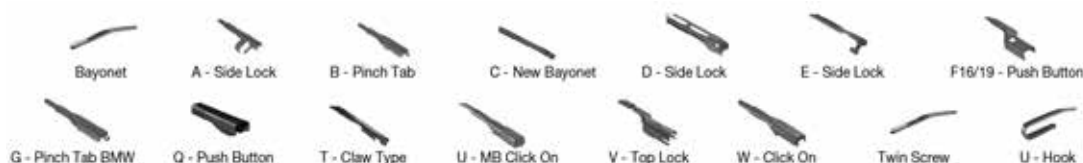

WIPER ARM TYPE	STANDARD		HYBRID		FLAT		REAR		
SUBARU <i>Continued</i>											
LEGACY IV (03-09)											
	09/03-12/09	U-hook		DMS-560	DM-060	DM-045	DUR-060L	DUR-045L		DRA-035	
		U-hook		DMS-560	DM-060	DM-045	DUR-060R	DUR-045R		DRA-035	
	09/03-03/12	U-hook		DMS-560	DM-060	DM-045	DUR-060L	DUR-045L			
		U-hook		DMS-560	DM-060	DM-045	DUR-060R	DUR-045R			
LEGACY V (09-14)											
	05/09-12/14	U-hook					DUR-065L	DUR-048L		DRA-035	
		U-hook					DUR-065R	DUR-048R		DRA-035	
	06/09-12/15	U-hook					DUR-065L	DUR-048L			
		U-hook					DUR-065R	DUR-048R			
LEGACY V (BM) (09-)											
	09/09-12/14	U-hook					DUR-065L	DUR-048L			
		U-hook					DUR-065R	DUR-048R			
LEGACY OUTBACK (BG) (96-99)											
	01/96-12/99	U-hook		DMS-553	DM-053	DM-048	DUR-053L	DUR-048L		DM-038	
		U-hook		DMS-553	DM-053	DM-048	DUR-050R	DUR-048R		DM-038	
LEONE Hatchback (85-89)											
	01/85-12/89									DM-040	
		9x3								DU-040L	
		Twin screw (side)			DR-340	DR-340					DM-040
		9x3									DU-040R
LEONE II (84-94)											
	09/84-12/92	Twin Screw								DM-040	
		Twin Screw			DR-340	DR-340				DM-040	
	11/84-09/94	U-hook								DM-040	
		U-hook			DR-340	DR-340				DM-040	
	06/85-07/86									DM-040	
		9x3								DU-040L	
		Twin screw (side)			DR-340	DR-340					DM-040
		9x3									DU-040R
LEONE III (84-94)											
	11/84-12/94	U-hook								DM-040	
		U-hook			DR-340	DR-340				DM-040	
LEONE III Estate (83-94)											
	11/84-12/94	Twin Screw								DM-040	
		Twin Screw			DR-340	DR-340				DM-040	
LIBERO (83-00)											
	01/84-07/94	U-hook			DM-038	DM-038				DM-038	
LIBERO Bus (E10, E12) (83-00)											
	01/83-02/00	U-hook			DM-038	DM-038				DM-038	
OUTBACK (BE, BH) (98-03)											
	10/98-08/03	U-hook		DMS-555	DM-055	DM-050		DUR-050L		DM-038	
		U-hook		DMS-555	DM-055	DM-050		DUR-050R		DM-038	
OUTBACK (03-09)											
	09/08-06/09	U-hook		DMS-560	DM-060	DM-045	DUR-060L	DUR-045L		DRA-035	
		U-hook		DMS-560	DM-060	DM-045	DUR-060R	DUR-045R		DRA-035	
OUTBACK (BL, BP) (03-10)											
	09/03-06/10	U-hook		DMS-560	DM-060	DM-045	DUR-060L	DUR-045L		DRA-035	
		U-hook		DMS-560	DM-060	DM-045	DUR-060R	DUR-045R		DRA-035	
OUTBACK (09-)											
	01/10-	U-hook					DUR-065L	DUR-048L		DRA-035	
		U-hook					DUR-065R	DUR-048R			
OUTBACK (BR) (09-)											
	09/09-	U-hook					DUR-065L	DUR-048L		DRA-035	
		U-hook					DUR-065R	DUR-048R			
OUTBACK (BS) (14-)											
	10/14-	U-hook					DUR-065L	DUR-043L		DRA-035	
		U-hook					DUR-065R	DUR-043R