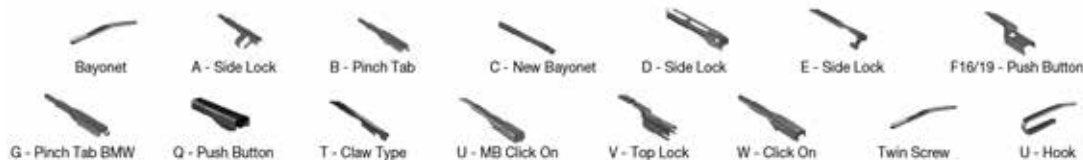

WIPER ARM TYPE	STANDARD		HYBRID		FLAT		REAR	
			+ Spoiler							
MITSUBISHI <i>Continued</i>										
3000 GT (89-99) <i>Continued</i>										
	06/89-12/99	U-hook			DM-053	DM-050	DUR-050R	DUR-050R		
ASX (GA_W_) (09-)										
	01/10-	U-hook					DUR-060L	DUR-053L	DFR-009	DFR-005
		U-hook					DUR-060R	DUR-050R		
ASX (10-)										
	06/10-	U-hook					DUR-060L	DUR-053L	DFR-009	DFR-005
		U-hook					DUR-060R	DUR-050R		
ASX Van (GA_W_) (10-)										
	06/10-	U-hook					DUR-060L	DUR-053L	DFR-009	DFR-005
		U-hook					DUR-060R	DUR-050R		
CARISMA (95-06)										
	09/00-10/04	U-hook		DMS-553	DM-553	DM-050	DUR-053L	DUR-050L		
		U-hook				DMC-550				
		U-hook		DMS-553	DM-553	DM-050	DUR-050R	DUR-050R		
		U-hook				DMC-550				
CARISMA (DA_) (95-06)										
	05/95-06/06	U-hook		DMS-553	DM-553	DM-050	DUR-053L	DUR-050L		DM-050
		U-hook				DMC-550				
		U-hook		DMS-553	DM-553	DM-050	DUR-050R	DUR-050R		DM-050
		U-hook				DMC-550				
CARISMA Saloon (DA_) (96-06)										
	09/96-06/06	U-hook		DMS-553	DM-553	DM-050	DUR-053L	DUR-050L		
		U-hook				DMC-550				
		U-hook		DMS-553	DM-553	DM-050	DUR-050R	DUR-050R		
		U-hook				DMC-550				
COLT CZC VI Convertible (RG) (06-09)										
	05/06-09/08	U-hook		DMS-565	DM-065	DM-030	DUR-065L			
		U-hook		DMS-565	DM-065	DM-030	DUR-065R			
	10/08-07/09	U-hook		DMS-560	DM-060	DM-033	DUR-060L	DU-035L		
		U-hook		DMS-560	DM-060	DM-033	DUR-060R	DU-035R		
COLT II (C1_A) (82-88)										
	02/84-04/88	Twin Screw								DM-045
		Twin Screw			DR-348	DR-345				
COLT III (C5_A) (86-92)										
	04/88-05/92	U-hook			DM-050	DM-043	DUR-050L	DUR-043L		DR-238
		U-hook			DM-050	DM-043	DUR-050R	DUR-043R		DR-338
COLT IV (CA_A) (92-96)										
	04/92-04/96	U-hook			DM-053	DM-048	DUR-053L	DUR-048L		DM-035
		U-hook			DM-053	DM-048	DUR-050R	DUR-048R		DU-035L
COLT V (95-03)										
	06/96-08/04	U-hook			DM-053	DM-048	DUR-053L	DUR-048L		DM-035
		U-hook			DM-053	DM-048	DUR-050R	DUR-048R		DU-035L
COLT V (CJ_, CP_) (95-04)										
	05/96-09/03	U-hook			DM-053	DM-048	DUR-053L	DUR-048L		DM-035
		U-hook			DM-053	DM-048	DUR-050R	DUR-048R		DU-035L
COLT VI (Z3_A, Z2_A) (02-12)										
	09/04-09/08	U-hook		DMS-565	DM-065	DM-030	DUR-065L			DRB-035
		U-hook		DMS-565	DM-065	DM-030	DUR-065R			DRB-035
	10/08-12/12	U-hook		DMS-560	DM-060	DM-033	DUR-060L	DU-035L		DRB-030
		U-hook		DMS-560	DM-060	DM-033	DUR-060R	DU-035R		DRB-030
COLT VI (04-12)										
	06/04-09/08	U-hook		DMS-565	DM-065	DM-030	DUR-065L			DRB-035
		U-hook		DMS-565	DM-065	DM-030	DUR-065R			DRB-035
	10/08-06/12	U-hook		DMS-560	DM-060	DM-033	DUR-060L	DU-035L		DRB-030
		U-hook		DMS-560	DM-060	DM-033	DUR-060R	DU-035R		DRB-030
ECLIPSE Convertible (94-99)										
	04/94-04/99	U-hook		DMS-560	DM-060	DM-055		DUR-055L		
		U-hook		DMS-560	DM-060	DM-055		DUR-055R		
ECLIPSE Cross (17-)										
	10/17-	U-hook					DUR-060L	DUR-050L