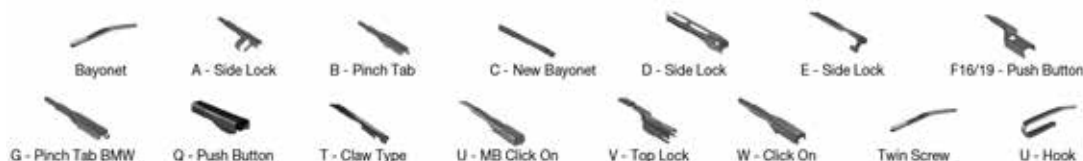

WIPER ARM TYPE	STANDARD			HYBRID		FLAT		REAR	
			+ Spoiler								
MAZDA Continued											
323 III (85-95)											
	06/86-03/87	U-hook		DMS-553	DM-053		DUR-053L	DUR-045L			
		U-hook		DMS-553	DM-053		DUR-050R	DUR-045R			
	06/86-05/89	U-hook		DMS-553	DM-053		DUR-053L	DUR-045L		DM-045	DUR-045L
		U-hook		DMS-553	DM-053		DUR-050R	DUR-045R		DM-045	DUR-045R
	09/92-10/95	U-hook		DMS-553	DM-053		DUR-053L	DUR-045L		DM-035	DU-035L
		U-hook		DMS-553	DM-053		DUR-050R	DUR-045R		DM-035	DU-035R
323 III Hatchback (BF) (85-93)											
	08/85-08/93	U-hook		DMS-553	DM-053		DUR-053L	DUR-045L		DM-045	DUR-045L
		U-hook		DMS-553	DM-053		DUR-050R	DUR-045R		DM-045	DUR-045R
323 III Station Wagon (BW) (86-98)											
	01/86-10/98	U-hook		DMS-553	DM-053		DUR-053L	DUR-045L		DM-035	DU-035L
		U-hook		DMS-553	DM-053		DUR-050R	DUR-045R		DM-035	DU-035R
323 P V (96-98)											
	10/96-09/98	U-hook		DMS-553	DM-053		DUR-053L	DUR-045L			
		U-hook		DMS-553	DM-053		DUR-050R	DUR-045R			
323 S IV (89-94)											
	04/91-04/94	U-hook		DMS-553	DM-053		DUR-053L	DUR-045L		DM-040	DU-040L
		U-hook		DMS-553	DM-053		DUR-050R	DUR-045R		DM-040	DU-040R
323 S IV (BG) (89-96)											
	06/89-10/96	U-hook		DMS-553	DM-053		DUR-053L	DUR-045L		DM-040	DU-040L
		U-hook		DMS-553	DM-053		DUR-050R	DUR-045R		DM-040	DU-040R
323 S V (BA) (92-03)											
	05/94-09/98	U-hook		DMS-553	DM-053	DM-048					
323 S V (94-98)											
	05/94-12/98	U-hook		DMS-553	DM-053	DM-048					
323 S VI (98-04)											
	05/98-05/04	U-hook		DMS-553	DM-053	DM-048	DUR-053L	DUR-045L			
		U-hook						DUR-048L			
		U-hook		DMS-553	DM-053	DM-048	DUR-050R	DUR-045R			
		U-hook						DUR-048R			
323 S VI (BJ) (98-04)											
	06/98-05/04	U-hook		DMS-553	DM-053	DM-048	DUR-053L	DUR-045L			
		U-hook						DUR-048L			
		U-hook		DMS-553	DM-053	DM-048	DUR-050R	DUR-045R			
		U-hook						DUR-048R			
626 II (GC) (82-90)											
	11/82-01/90	U-hook			DM-045	DM-045	DUR-045L	DUR-045L			
		U-hook			DM-045	DM-045	DUR-045R	DUR-045R			
626 II Hatchback (GC) (82-87)											
	03/83-10/87	U-hook			DM-045	DM-045	DUR-045L	DUR-045L		DM-045	DUR-045L
		U-hook			DM-045	DM-045	DUR-045R	DUR-045R		DM-045	DUR-045R
626 III (GD) (87-92)											
	06/87-05/92	U-hook			DM-048	DM-048	DUR-048L	DUR-048L			
		U-hook			DM-048	DM-048	DUR-048R	DUR-048R			
626 III (87-97)											
	08/87-05/92	U-hook			DM-048	DM-048	DUR-048L	DUR-048L			
		U-hook			DM-048	DM-048	DUR-048R	DUR-048R			
	09/87-12/92	U-hook			DM-048	DM-048	DUR-048L	DUR-048L		DM-040	DU-040L
		U-hook			DM-048	DM-048	DUR-048R	DUR-048R		DM-040	DU-040R
	11/87-07/89	U-hook			DM-048	DM-048	DUR-048L	DUR-048L		DM-055	DUR-055L
		U-hook			DM-048	DM-048	DUR-048R	DUR-048R		DM-055	DUR-055R
626 III Coupe (GD) (87-92)											
	06/87-12/91	U-hook			DM-048	DM-048	DUR-048L	DUR-048L		DM-055	DUR-055L
		U-hook			DM-048	DM-048	DUR-048R	DUR-048R		DM-055	DUR-055R
626 III Hatchback (GD) (87-92)											
	06/87-05/92	U-hook			DM-048	DM-048	DUR-048L	DUR-048L		DM-055	DUR-055L
		U-hook			DM-048	DM-048	DUR-048R	DUR-048R		DM-055	DUR-055R
626 III Station Wagon (GV) (87-98)											
	09/87-09/97	U-hook			DM-048	DM-048	DUR-048L	DUR-048L		DM-040	DU-040L