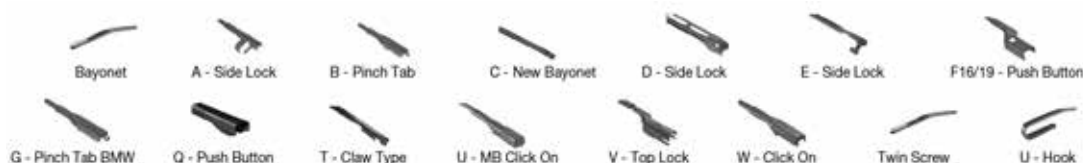

WIPER ARM TYPE		STANDARD		HYBRID		FLAT		REAR		
				+ Spoiler								
TOYOTA Continued												
SUPRA (A8) (93-02)												
	05/93-07/02	U-hook			DM-050	DM-045	DUR-050L	DUR-045L			DM-045	DUR-045L
		U-hook			DM-053	DM-050	DUR-053L	DUR-050L				
		U-hook			DM-050	DM-045	DUR-050R	DUR-045R			DM-045	DUR-045R
		U-hook			DM-053	DM-050		DUR-050R				
TERCEL (79-88)												
	08/82-10/87	9x3			DR-238	DR-238					DM-035	
					DR-338	DR-338					DM-035	DU-035L
					DR-345	DR-345						
		9x3										DU-035R
TERCEL (L1, L2) (79-88)												
	03/79-01/88				DR-238	DR-238					DM-035	
		9x3			DR-338	DR-338					DM-035	DU-035L
					DR-345	DR-345						
		9x3										DU-035R
TERCEL (AL2) (82-88)												
	09/82-01/88				DR-238	DR-238					DM-035	
		9x3			DR-338	DR-338					DM-035	DU-035L
					DR-345	DR-345						
		9x3										DU-035R
TERCEL Estate (AL2) (82-88)												
	08/82-12/88				DR-238	DR-238					DM-035	
		9x3			DR-338	DR-338					DM-035	DU-035L
					DR-345	DR-345						
		9x3										DU-035R
TOWN ACE (85-91)												
	08/85-09/96	Twin Screw			DR-255	DR-235						
		Twin Screw				DR-335						
TOWN ACE (92-01)												
	01/92-10/01	Twin Screw			DR-255	DR-235						
		Twin Screw				DR-235						
		Twin Screw				DR-335						
	01/92-12/04	Twin Screw			DR-255	DR-235						
Twin Screw					DR-235							
Twin Screw					DR-335							
TOWN ACE Bus (R2, R3) (82-91)												
	04/85-12/91	Twin Screw			DR-255	DR-235						
		Twin Screw				DR-335						
TOWN ACE Bus (R4, R5) (95-07)												
	05/95-09/01	Twin Screw			DR-255	DR-235						
		Twin Screw				DR-235						
		Twin Screw				DR-335						
TUNDRA (99-06)												
	02/99-11/06	U-hook			DM-048	DM-048	DUR-048L	DUR-048L				
		U-hook			DM-048	DM-048	DUR-048R	DUR-048R				
URBAN CRUISER (07-16)												
	07/07-03/16	U-hook					DUR-060L	DU-035L			DRD-017	
		U-hook					DUR-060R	DU-035R			DRD-017	
VENZA (08-16)												
	11/08-11/16	U-hook					DUR-065L	DUR-055L			DRB-030	
		U-hook					DUR-065R	DUR-055R			DRB-030	
VERSO (09-18)												
	04/09-08/18	U-hook					DUR-065L	DU-040L			DRB-030	
		U-hook					DUR-065R	DU-040R			DRB-030	
VERSO S (10-16)												
	11/10-10/16	U-hook					DU-070L				DRB-030