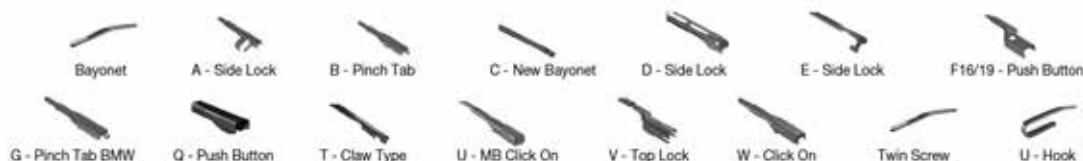

WIPER ARM TYPE	STANDARD		HYBRID		FLAT		REAR	
			+ Spoiler							
TOYOTA Continued										
HIACE IV (87-12) Continued										
	08/95-12/12	U-hook			DM-053	DM-053	DUR-053L	DUR-053L		DM-040
	08/95-12/12	U-hook								DM-045
	08/95-12/12	U-hook								DM-045
	08/95-12/12	U-hook			DM-053	DM-053	DUR-050R	DUR-050R		DM-040
	08/95-12/12	U-hook			DM-053	DM-053	DUR-050R	DUR-050R		DM-040
	08/95-12/12	U-hook								DM-045
	08/95-12/12	U-hook								DM-045
HIACE IV Bus (_H1_) (87-04)										
	08/89-08/95	U-hook			DR-348	DR-348				
	08/95-08/04	U-hook			DM-053	DM-053	DUR-053L	DUR-053L		DM-040
		U-hook								DM-045
		U-hook			DM-053	DM-053	DUR-050R	DUR-050R		DM-040
		U-hook								DM-045
HIACE IV Bus (_H1_ , _H2_) (95-12)										
	01/05-12/12	U-hook			DM-053	DM-053	DUR-053L	DUR-053L		DM-040
		U-hook								DM-045
		U-hook			DM-053	DM-053	DUR-050R	DUR-050R		DM-040
		U-hook								DM-045
HIACE IV Van (_H1_) (89-05)										
	08/89-08/95	U-hook			DR-348	DR-348				
	08/95-08/04	U-hook			DM-053	DM-053	DUR-053L	DUR-053L		DM-040
		U-hook								DM-045
		U-hook			DM-053	DM-053	DUR-050R	DUR-050R		DM-040
		U-hook								DM-045
HIACE IV Van (_H1_ , _H2_) (95-12)										
	08/95-08/04	U-hook			DM-053	DM-053	DUR-053L	DUR-053L		DM-040
		U-hook								DM-045
		U-hook			DM-053	DM-053	DUR-050R	DUR-050R		DM-040
		U-hook								DM-045
HIACE V (04-)										
	06/04-	U-hook			DM-053	DM-053	DUR-053L	DUR-053L		DM-045
		U-hook			DM-053	DM-053	DUR-050R	DUR-050R		DM-045
	08/04-	U-hook			DM-053	DM-053	DUR-053L	DUR-053L		DM-045
		U-hook			DM-053	DM-053	DUR-050R	DUR-050R		DM-045
HIACE V Van (TRH2_ , KDH2_ , LH2_ , GDH2_) (04-)										
	08/04-	U-hook			DM-053	DM-053	DUR-053L	DUR-053L		DM-045
		U-hook			DM-053	DM-053	DUR-050R	DUR-050R		DM-045
HIGHLANDER / KLUGER (_U4_) (07-14)										
	09/08-08/14	U-hook					DUR-065L	DUR-050L		
		U-hook					DUR-065R	DUR-050R		
HIGHLANDER (GSU7_ , AXUH7_ , TXUA7_) (19-)										
	12/19-						DUR-065L	DUR-045L		DRD-021
							DUR-065R	DUR-045R		DRD-021
HIGHLANDER II (19-)										
	12/19-						DUR-065L	DUR-045L		DRD-021
							DUR-065R	DUR-045R		DRD-021
HILUX II (83-05)										
	01/84-07/05	U-hook			DM-040	DM-040	DU-040L	DU-040L		
		U-hook			DR-243	DR-243				
		U-hook			DM-040	DM-040	DU-040R	DU-040R		
		U-hook			DR-343	DR-343				
	08/88-07/98	Twin Screw			DR-243	DR-243				
		Twin Screw			DR-343	DR-343				
HILUX II Pickup (_N2_) (72-78)										
	05/72-07/78	U-hook			DM-040	DM-040	DU-040L	DU-040L		
		U-hook			DM-040	DM-040	DU-040R	DU-040R		
		U-hook			DR-340	DR-340				
HILUX II SUV (LN_ , KZN1_ , VZN1_ , RN1_) (88-98)										
	04/89-11/98	Twin Screw			DR-243	DR-243