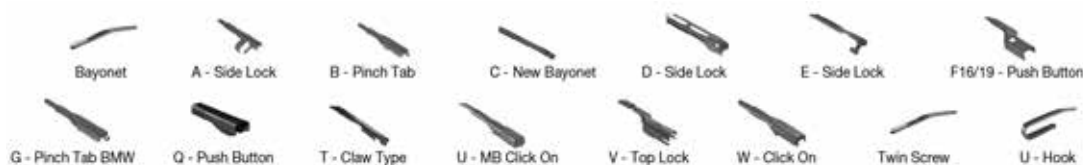

WIPER ARM TYPE		STANDARD	HYBRID	FLAT	REAR		
MERCEDES-BENZ <i>Continued</i>									
VITO Bus (W638) (96-03)									
	02/96-07/03	U-hook						DM-045	DUR-045L
		U-hook						DM-045	DUR-045R
VITO Bus (W639) (03-)									
	11/04-	B- pinch tab					DF-122		
VITO Mixto (Double Cabin) (W447) (14-)									
	10/14-	U - MB click on					DF-431	DF-316	
		U - MB click on						DF-316	
VITO Tourer (W447) (14-)									
	10/14-	U - MB click on					DF-431	DF-316	
		U - MB click on						DF-316	
VITO Van (W638) (97-03)									
	03/97-07/03	U-hook						DM-045	DUR-045L
		U-hook						DM-045	DUR-045R
VITO Van (W447) (14-)									
	10/14-	U - MB click on					DF-431	DF-316	
		U - MB click on						DF-316	
W123 COUPE (C123) (77-85)									
	03/77-12/85	U-hook		DM-050	DM-050				
W123 KOMBI (S123) (77-85)									
	09/77-12/85	U-hook		DM-050	DM-050				
W123 Saloon (76-85)									
	01/76-12/85	U-hook		DM-050	DM-050				
W124 COUPE (C124) (87-93)									
	03/87-07/93	U-hook			DM-060	DUR-060R			
		U-hook			DM-060	DUR-060L			
W124 KOMBI (S124) (85-93)									
	09/85-07/93	U-hook			DM-060	DUR-060R		DM-045	DUR-045L
		U-hook			DM-060	DUR-060L		DM-045	DUR-045R
W124 Saloon (84-93)									
	12/84-08/93	U-hook			DM-060	DUR-060R			
		U-hook			DM-060	DUR-060L			
X-CLASS (470) (17-)									
	09/17-05/20	U-hook				DUR-055L	DUR-045L		
		U-hook				DUR-055R	DUR-045R		
	09/17-	U-hook				DUR-055L	DUR-045L		
		U-hook				DUR-055R	DUR-045R		
MG									
METRO (82-90)									
	05/82-09/90	U-hook		DM-040	DM-040	DU-040L	DU-040L		
		U-hook		DM-040	DM-040	DU-040R	DU-040R		
MG 3 (11-)									
	04/11-	U-hook		DMS-555	DM-055	DM-043	DUR-055L	DUR-043L	DRA-035
		U-hook		DMS-555	DM-055	DM-043	DUR-055R	DUR-043R	DRA-035
MG TF (02-09)									
	03/02-12/09	U-hook		DM-050	DMC-550	DUR-050L	DUR-050L		
		U-hook		DM-050	DMC-550	DUR-050R	DUR-050R		
MG X-POWER (03-08)									
	01/03-04/08	U-hook		DMS-555	DM-055	DM-055	DUR-055L	DUR-055L	
		U-hook		DMS-555	DM-055	DM-055	DUR-055R	DUR-055R	
MG ZR (01-05)									
	06/01-04/05	U-hook		DM-045	DM-045	DUR-045L	DUR-045L		DRC-004
		U-hook		DM-045	DM-045	DUR-045R	DUR-045R		DRC-004
MG ZS (01-05)									
	07/01-04/05	U-hook		DM-050	DM-045	DUR-050L	DUR-045L		
		U-hook		DM-050	DM-045	DUR-050R	DUR-045R		
	07/03-04/05	U-hook		DM-050	DM-045	DUR-050L	DUR-045L		
		U-hook		DM-050	DM-045	DUR-050R	DUR-045R