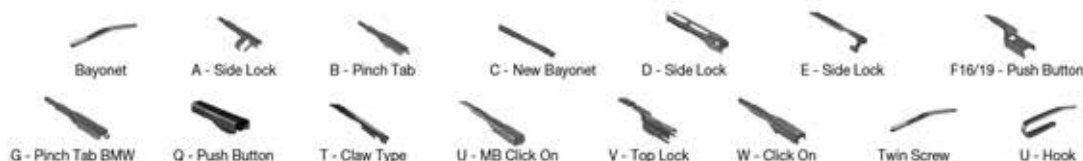

WIPER ARM TYPE	STANDARD			HYBRID		FLAT		REAR	
			+ Spoiler								
KIA Continued											
RIO III (UB) (11-17)											
	09/11-12/17	U-hook					DUR-065L	DU-040L	DFR-010	DFR-001	DRB-028
		U-hook					DUR-065R	DU-040R			DRB-028
RIO III (11-)											
	06/11-12/17	U-hook					DUR-065L	DU-040L	DFR-010	DFR-001	DRB-028
		U-hook					DUR-065R	DU-040R			DRB-028
	09/11-12/17	U-hook					DUR-065L	DU-040L	DFR-010	DFR-001	DRB-028
		U-hook					DUR-065R	DU-040R			DRB-028
	09/11-	U-hook					DUR-065L	DU-040L	DFR-010	DFR-001	DRB-028
		U-hook					DUR-065R	DU-040R			DRB-028
RIO III Saloon (UB) (10-17)											
	06/11-12/17	U-hook					DUR-065L	DU-040L	DFR-010	DFR-001	DRB-028
		U-hook					DUR-065R	DU-040R			DRB-028
RIO IV (17-)											
	01/17-	U-hook					DUR-060L	DU-040L			DRD-008
		U-hook					DUR-060R	DU-040R			DRD-008
	01/17-	U-hook					DUR-060L	DU-040L			DRD-008
		U-hook					DUR-060R	DU-040R			DRD-008
	07/17-	U-hook					DUR-060L	DU-040L			
		U-hook					DUR-060R	DU-040R			
RIO IV (YB, SC, FB) (17-)											
	01/17-	U-hook					DUR-060L	DU-040L			DRD-008
		U-hook					DUR-060R	DU-040R			DRD-008
RIO IV Saloon (SC, FB) (17-)											
	07/17-	U-hook					DUR-060L	DU-040L			
		U-hook					DUR-060R	DU-040R			
SEPHIA (93-97)											
	01/92-10/94	U-hook		DMS-553	DM-053	DM-048	DUR-053L	DUR-048L			DM-045
		U-hook		DMS-553	DM-053	DM-048	DUR-050R	DUR-048R			DM-045
SEPHIA (FA) (95-97)											
	01/95-10/97	U-hook		DMS-553	DM-053	DM-048	DUR-053L	DUR-048L			DM-045
		U-hook		DMS-553	DM-053	DM-048	DUR-050R	DUR-048R			DM-045
SEPHIA Saloon (FA) (92-01)											
	01/92-10/97	U-hook		DMS-553	DM-053	DM-048	DUR-053L	DUR-048L			DM-045
		U-hook		DMS-553	DM-053	DM-048	DUR-050R	DUR-048R			DM-045
SHUMA I (FB) (96-01)											
	10/97-12/01	U-hook			DM-053	DM-048	DUR-053L	DUR-048L			
		U-hook			DM-053	DM-048	DUR-050R	DUR-048R			
SHUMA II (FB) (01-07)											
	05/01-08/04	U-hook			DM-053	DM-048	DUR-053L	DUR-048L			
		U-hook			DM-053	DM-048	DUR-050R	DUR-048R			
SHUMA II Saloon (FB) (01-04)											
	05/01-05/04	U-hook			DM-053	DM-048	DUR-053L	DUR-048L			
		U-hook			DM-053	DM-048	DUR-050R	DUR-048R			
SHUMA Saloon (FB) (96-01)											
	03/96-10/01	U-hook			DM-053	DM-048	DUR-053L	DUR-048L			
		U-hook			DM-053	DM-048	DUR-050R	DUR-048R			
SORENTO I (JC) (02-11)											
	08/02-12/11	U-hook		DMS-560	DM-060	DM-045	DUR-060L	DUR-045L			DM-035
		U-hook		DMS-560	DM-060	DM-045	DUR-060R	DUR-045R			DM-035
SORENTO I (02-)											
	09/06-12/11	U-hook		DMS-560	DM-060	DM-045	DUR-060L	DUR-045L			DM-035
		U-hook		DMS-560	DM-060	DM-045	DUR-060R	DUR-045R			DM-035
SORENTO II (XM) (09-16)											
	11/09-12/15	U-hook		DMS-560	DM-060	DM-048	DUR-060L	DUR-048L			DRB-028
		U-hook		DMS-560	DM-060	DM-048	DUR-060R	DUR-048R			DRB-028
SORENTO II (09-)											
	04/10-12/15	U-hook		DMS-560	DM-060	DM-048	DUR-060L	DUR-048L			DRB-028
		U-hook		DMS-560	DM-060	DM-048	DUR-060R	DUR-048R			DRB-028