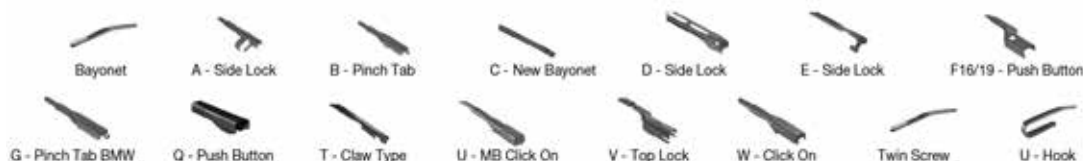

WIPER ARM TYPE		STANDARD		HYBRID		FLAT		REAR	
				+ Spoiler							
OPEL Continued											
KADETT C Coupe (73-79) Continued											
	08/73-07/79	U-hook			DM-040	DM-040	DU-040R	DU-040R			
KADETT C Estate (73-79)											
	08/73-07/79	U-hook			DM-040	DM-040	DU-040L	DU-040L			
		U-hook			DM-040	DM-040	DU-040R	DU-040R			
KADETT D (31_34_, 41_44_) (79-84)											
	08/79-08/84	U-hook			DM-040	DM-040	DU-040L	DU-040L		DM-050	DUR-050L
		U-hook			DM-040	DM-040	DU-040R	DU-040R		DM-050	DUR-050R
KADETT D (32_37_,39_42) (79-84)											
	08/79-08/84	U-hook			DM-045	DM-045	DUR-045L	DUR-045L		DM-050	DUR-050L
		U-hook			DM-045	DM-045	DUR-045R	DUR-045R		DM-050	DUR-050R
KADETT D Estate (35_36_, 45_46_) (79-84)											
	08/79-08/84	U-hook			DM-045	DM-045	DUR-045L	DUR-045L		DM-040	DU-040L
		U-hook			DM-045	DM-045	DUR-045R	DUR-045R		DM-040	DU-040R
KADETT E (T85) (84-93)											
	09/84-05/92	U-hook			DM-045	DM-045	DUR-045L	DUR-045L			
		U-hook			DM-045	DM-045	DUR-045R	DUR-045R			
KADETT E (84-94)											
	01/86-12/93	U-hook			DM-045	DM-045	DUR-045L	DUR-045L			
		U-hook			DM-045	DM-045	DUR-045R	DUR-045R			
KADETT E Combo (T85) (86-94)											
	01/86-07/94	U-hook			DM-045	DM-045	DUR-045L	DUR-045L		DM-033	
		U-hook			DM-045	DM-045	DUR-045R	DUR-045R		DM-033	
KADETT E Convertible (T85) (86-93)											
	10/86-02/93	U-hook			DM-045	DM-045	DUR-045L	DUR-045L			
		U-hook			DM-045	DM-045	DUR-045R	DUR-045R			
KADETT E Estate (T85) (84-91)											
	09/84-08/91	U-hook			DM-045	DM-045	DUR-045L	DUR-045L		DM-033	
		U-hook			DM-045	DM-045	DUR-045R	DUR-045R		DM-033	
KADETT E Estate Van (T85) (84-93)											
	08/84-09/93	U-hook			DM-045	DM-045	DUR-045L	DUR-045L		DM-033	
		U-hook			DM-045	DM-045	DUR-045R	DUR-045R		DM-033	
KADETT E Hatchback (T85) (84-91)											
	09/84-08/91	U-hook			DM-045	DM-045	DUR-045L	DUR-045L		DM-045	DUR-045L
		U-hook			DM-045	DM-045	DUR-045R	DUR-045R		DM-045	DUR-045R
KARL (15-19)											
	01/15-03/19	U-hook			DM-060	DM-035	DUR-060L	DU-035L			
		U-hook			DM-060	DM-035					
MANTA A (58_59_) (70-75)											
	09/70-08/75	U-hook			DM-040	DM-040	DU-040L	DU-040L			
		U-hook			DM-040	DM-040	DU-040R	DU-040R			
MANTA B (58_59_) (75-88)											
	09/75-08/88	U-hook			DM-045	DM-045	DUR-045L	DUR-045L			
		U-hook			DM-045	DM-045	DUR-045R	DUR-045R			
MANTA B CC (53_55_) (75-88)											
	09/75-08/88	U-hook			DM-045	DM-045	DUR-045L	DUR-045L		DM-045	DUR-045L
		U-hook			DM-045	DM-045	DUR-045R	DUR-045R		DM-045	DUR-045R
MERIVA A MPV (X03) (03-10)											
	05/03-05/10	U-hook		DMS-560	DM-060	DM-055	DUR-060L	DUR-055R	DFR-009	DFR-007	DRC-004
		U-hook		DMS-560	DM-060	DM-055	DUR-060R	DUR-055L			DRC-004
MERIVA B (10-17)											
	06/10-03/17	F19- push button									DRC-004
MOKKA / MOKKA X (J13) (12-)											
	06/12-	F19- push button							DF-041		
MOKKA (20-)											
	06/20-	F19- push button							DF-033	DRD-004	
		F19- push button								DRD-004	
MOKKA (12-)											
	01/13-	F19- push button							DF-041