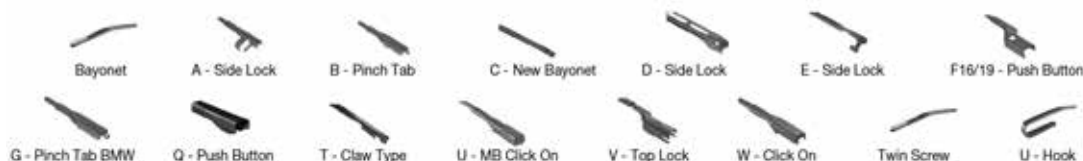

WIPER ARM TYPE	STANDARD		HYBRID		FLAT		REAR			
			+ Spoiler									
TOYOTA Continued												
COROLLA Estate (E11) (97-01)												
	04/97-02/00	U-hook			DM-050	DM-045	DUR-050L	DUR-045L		DM-040	DU-040L	
		U-hook			DM-050	DM-045	DUR-050R	DUR-045R		DM-040	DU-040R	
	02/00-10/01	U-hook		DMS-553	DM-553	DM-045	DUR-053L	DUR-045L		DM-040	DU-040L	
		U-hook		DMS-553	DM-553	DM-045	DUR-050R	DUR-045R		DM-040	DU-040R	
COROLLA Estate (E12) (01-08)												
	12/01-12/07	U-hook		DMS-555	DM-055	DM-040	DUR-055L	DU-040L	DFR-006	DFR-002	DRB-035	
		U-hook		DMS-560	DM-060	DM-045	DUR-060L	DUR-045L				
		U-hook		DMS-555	DM-055	DM-040	DUR-055R	DU-040R			DRB-035	
		U-hook		DMS-560	DM-060	DM-045	DUR-060R	DUR-045R				
COROLLA FX Compact (E8B) (84-88)												
	08/84-05/88	Twin Screw									DR-340	
		Twin Screw			DR-345	DR-345						DR-340
COROLLA Hatchback (E21, EA1, EH1) (18-)												
	10/18-	U-hook					DU-070L	DU-035L			DRD-014	
		U-hook					DU-070R	DU-035R			DRD-014	
COROLLA Hatchback (KE, TE) (72-80)												
	09/76-01/80	Twin Screw									DR-340	
		Twin Screw			DR-345	DR-345						DR-340
COROLLA Hatchback (E7) (79-83)												
	09/79-09/83	Twin Screw									DR-340	
		Twin Screw			DR-345	DR-345						DR-340
COROLLA Liftback (E8) (82-89)												
	06/83-05/89	Twin Screw									DR-340	
		Twin Screw			DR-345	DR-345						DR-340
COROLLA Liftback (E9) (87-97)												
	07/87-06/93	Twin Screw			DR-250						DR-340	
		Twin Screw				DR-345						DR-340
COROLLA Liftback (E10) (92-99)												
	07/92-04/97	U-hook			DM-050	DM-045	DUR-050L	DUR-045L			DM-040	
		U-hook			DM-050	DM-045	DUR-050R	DUR-045R			DM-040	
COROLLA Liftback (E11) (97-02)												
	04/97-01/02	U-hook		DMS-553	DM-050	DM-045	DUR-050L	DUR-045L			DM-040	
		U-hook			DM-553		DUR-053L					
		U-hook		DMS-553	DM-050	DM-045	DUR-050R	DUR-045R			DM-040	
		U-hook			DM-553						DM-040	
COROLLA Saloon (E21) (19-)												
	01/19-	U-hook					DU-070L	DU-035L				
		U-hook					DU-070R	DU-035R				
COROLLA Saloon (E12) (00-08)												
	08/00-03/08	U-hook		DMS-555	DM-055	DM-040	DUR-055L	DU-040L	DFR-006	DFR-002		
		U-hook		DMS-560	DM-060	DM-045	DUR-060L	DUR-045L				
		U-hook		DMS-555	DM-055	DM-040	DUR-055R	DU-040R				
		U-hook		DMS-560	DM-060	DM-045	DUR-060R	DUR-045R				
COROLLA Saloon (E15) (06-)												
	10/06-06/13	U-hook					DUR-065L	DU-035L				
		U-hook					DUR-065R	DU-035R				
COROLLA Saloon (E18, ZRE1) (13-19)												
	06/13-06/19	U-hook					DUR-065L	DU-035L				
		U-hook					DUR-065R	DU-035R				
COROLLA Station Wagon (E9) (87-95)												
	05/87-10/95	Twin Screw			DR-250						DR-340	
		Twin Screw				DR-345						DR-340
COROLLA Verso (E12) (01-09)												
	08/01-05/04	U-hook		DMS-565	DM-065	DM-040	DUR-065L	DU-040L	DFR-010	DFR-001	DRB-028	
		U-hook		DMS-565	DM-065	DM-040	DUR-065R	DU-040R			DRB-028	
	03/04-03/09	U-hook		DMS-565	DM-065	DM-040	DUR-065L	DU-040L	DFR-010	DFR-001	DRD-008	
		U-hook		DMS-565	DM-065	DM-040	DUR-065R	DU-040R			DRD-008	
CORONA (T1) (70-87)												
	02/70-05/79	Twin Screw			DR-243	DR-243