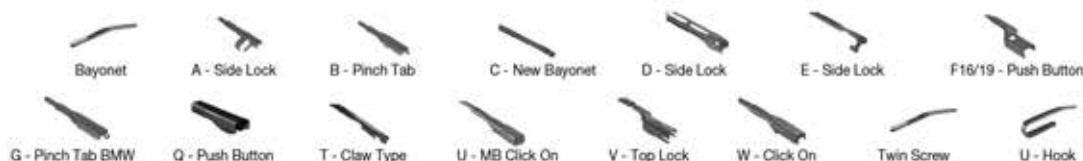

WIPER ARM TYPE	STANDARD		HYBRID		FLAT		REAR	
ALFA ROMEO <i>Continued</i>										
ALFETTA GT (116_) (74-86)										
	01/74-01/86	U-hook			DM-040	DM-040	DU-040L	DU-040L		
		U-hook			DM-040	DM-040	DU-040R	DU-040R		
AR 6 (79-89)										
	09/80-02/84	U-hook			DM-050	DM-050	DUR-050L	DUR-050L		DM-038
		U-hook			DM-050	DM-050	DUR-050R	DUR-050R		DM-038
AR 6 Bus (280_) (85-89)										
	04/85-12/89	U-hook			DM-050	DM-050	DUR-050L	DUR-050L		DM-038
		U-hook			DM-050	DM-050	DUR-050R	DUR-050R		DM-038
AR 6 Van (280_) (85-89)										
	04/85-12/89	U-hook			DM-050	DM-050	DUR-050L	DUR-050L		DM-038
		U-hook			DM-050	DM-050	DUR-050R	DUR-050R		DM-038
AR 8 Platform/Chassis (280_) (78-89)										
	04/78-12/89	U-hook			DM-050	DM-050	DUR-050L	DUR-050L		DM-038
		U-hook			DM-050	DM-050	DUR-050R	DUR-050R		DM-038
AR 8 Van (280_) (78-89)										
	04/78-12/89	U-hook			DM-050	DM-050	DUR-050L	DUR-050L		DM-038
		U-hook			DM-050	DM-050	DUR-050R	DUR-050R		DM-038
ARNA (920_) (83-86)										
	03/83-12/86	U-hook		DMS-550	DM-050	DM-050	DUR-050L	DUR-050L		
		U-hook		DMS-550	DM-050	DM-050	DUR-050R	DUR-050R		
BRERA (06-10)										
	01/06-05/11	A- side lock							DF-154	
GIULIA (952) (15-)										
	10/15-	F19- push button							DF-050	
GIULIETTA (77-85)										
	06/83-07/85	U-hook			DM-040	DM-040	DU-040L	DU-040L		
		U-hook			DM-040	DM-040	DU-040R	DU-040R		
GIULIETTA (116_) (77-85)										
	10/77-12/85	U-hook			DM-040	DM-040	DU-040L	DU-040L		
		U-hook			DM-040	DM-040	DU-040R	DU-040R		
GIULIETTA (10-20)										
	04/10-12/20	F19- push button							DF-030	DRD-010
		F19- push button							DF-255	DRD-010
GIULIETTA Berlina (101_) (55-62)										
	01/55-12/62	U-hook			DM-040	DM-040	DU-040L	DU-040L		
		U-hook			DM-040	DM-040	DU-040R	DU-040R		
GIULIETTA Coupe (101_) (58-61)										
	01/58-12/61	U-hook			DM-040	DM-040	DU-040L	DU-040L		
		U-hook			DM-040	DM-040	DU-040R	DU-040R		
GIULIETTA Estate (101_) (57-62)										
	01/57-12/62	U-hook			DM-040	DM-040	DU-040L	DU-040L		
		U-hook			DM-040	DM-040	DU-040R	DU-040R		
GIULIETTA Spider (101_) (55-62)										
	01/55-12/62	U-hook			DM-040	DM-040	DU-040L	DU-040L		
		U-hook			DM-040	DM-040	DU-040R	DU-040R		
GIULIETTA Sprint (101_) (54-62)										
	01/54-12/62	U-hook			DM-040	DM-040	DU-040L	DU-040L		
		U-hook			DM-040	DM-040	DU-040R	DU-040R		
GIULIETTA Sprint Speciale (101_) (58-61)										
	01/58-12/61	U-hook			DM-040	DM-040	DU-040L	DU-040L		
		U-hook			DM-040	DM-040	DU-040R	DU-040R		
GT (937_) (03-10)										
	11/03-12/06	U-hook		DMS-555	DM-055	DM-040	DUR-055L	DU-040L		
		U-hook		DMS-555	DM-055	DM-040	DUR-055R	DU-040R		
	12/06-09/10	U-hook							DF-125	
GTV (116_) (78-87)										
	01/78-02/87	U-hook			DM-043	DM-043	DUR-043L	DUR-043L		
		U-hook			DM-043	DM-043	DUR-043R	DUR-043R