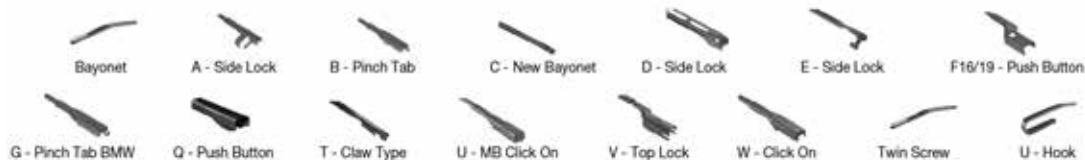

WIPER ARM TYPE		STANDARD		HYBRID		FLAT		REAR	
NISSAN <i>Continued</i>											
PATROL GR IV (Y60, GR) (86-98)											
	02/88-09/97	U-hook			DM-045	DM-045	DUR-045L	DUR-045L			DM-030
		U-hook			DM-045	DM-045	DUR-045R	DUR-045R			DM-030
PATROL GR V Wagon (Y61) (97-)											
	12/97-	U-hook			DM-050	DM-048	DUR-050L	DUR-048L			DM-035 DU-035L
		U-hook			DM-050	DM-048	DUR-050R	DUR-048R			DM-035 DU-035R
PATROL III/1 Platform/Chassis (MQ, MK, GQ) (80-00)											
	06/80-09/00	U-hook			DM-045	DM-045	DUR-045L	DUR-045L			DM-030
		U-hook			DM-045	DM-045	DUR-045R	DUR-045R			DM-030
PATROL III/1 Station Wagon (W160) (79-89)											
	01/84-12/87	U-hook			DM-045	DM-045	DUR-045L	DUR-045L			
		U-hook			DM-045	DM-045	DUR-045R	DUR-045R			
PATROL III/2 Hardtop (K260) (84-98)											
	01/88-12/97	U-hook			DM-045	DM-045	DUR-045L	DUR-045L			DM-030
		U-hook			DM-045	DM-045	DUR-045R	DUR-045R			DM-030
PICK UP (D22) (97-05)											
	01/97-	U-hook			DM-048	DM-048	DUR-048L	DUR-048L			
		U-hook			DM-048	DM-048	DUR-048R	DUR-048R			
PICK UP (D22) (97-)											
	01/97-	U-hook			DM-048	DM-048	DUR-048L	DUR-048L			
		U-hook			DM-048	DM-048	DUR-048R	DUR-048R			
PIXO (09-)											
	03/09-	U-hook		DMS-553	DM-053	DM-035	DUR-053L	DU-035L			
		U-hook		DMS-553	DM-053	DM-035	DUR-050R	DU-035R			
PIXO (UA0) (09-)											
	03/09-	U-hook		DMS-553	DM-053	DM-035	DUR-053L	DU-035L			
		U-hook		DMS-553	DM-053	DM-035	DUR-050R	DU-035R			
PRAIRIE (M10) (83-88)											
	07/83-12/85	U-hook			DM-045	DM-045					DM-040 DU-040L
		U-hook			DM-045	DM-045					DM-040 DU-040R
	12/85-09/88	U-hook			DM-048	DM-048	DUR-048L	DUR-048L			DM-040 DU-040L
		U-hook			DM-048	DM-048	DUR-048R	DUR-048R			DM-040 DU-040R
PRAIRIE Pro (M11) (88-94)											
	10/88-07/94	U-hook				DM-055		DUR-055L			DM-040 DU-040L
		U-hook				DM-055		DUR-055R			DM-040 DU-040R
PRAIRIE PRO (M11) (88-98)											
	01/95-10/98	U-hook				DM-055		DUR-055L			DM-040 DU-040L
		U-hook				DM-055		DUR-055R			DM-040 DU-040R
PRIMASTAR (21-)											
	11/21-	F19- push button								DF-419	
											DF-328
											DRC-004
		F19- push button								DF-215	
											DF-328
											DRC-004
PRIMASTAR (01-)											
	07/02-	U-hook		DMS-560	DM-060	DM-553	DUR-060L	DUR-053L			DM-040 DU-040L
		U-hook		DMS-560	DM-060	DM-553	DUR-060R	DUR-050R			DM-040 DU-040R
	04/06-	U-hook		DMS-560	DM-060	DM-553	DUR-060L	DUR-053L			DM-040 DU-040L
		U-hook		DMS-560	DM-060	DM-553	DUR-060R	DUR-050R			DM-040 DU-040R
	04/06-	U-hook		DMS-560	DM-060	DM-553	DUR-060L	DUR-050R			DM-040 DU-040L
		U-hook		DMS-560	DM-060	DM-553	DUR-060R	DUR-050R			DM-040 DU-040R
PRIMASTAR Bus (X82) (21-)											
	11/21-	F19- push button								DF-419	
											DF-328
											DRC-004
		F19- push button								DF-215	
											DF-328
											DRC-004
PRIMASTAR Bus (X83) (01-)											
	03/01-	U-hook		DMS-560	DM-060	DM-553	DUR-060L	DUR-053L			DM-040 DU-040L