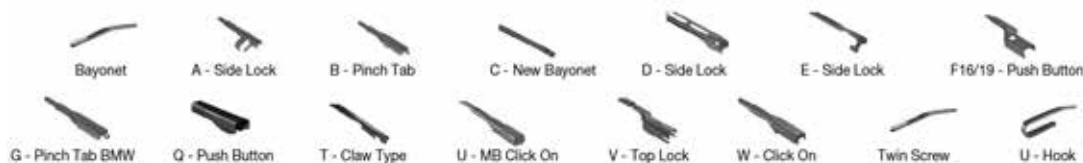

WIPER ARM TYPE	STANDARD		HYBRID		FLAT		REAR		
			+ Spoiler								
NISSAN <i>Continued</i>											
URVAN Bus (E23) (80-88)											
	12/82-11/88	U-hook			DM-045	DM-045	DUR-045L	DUR-045L		DM-038	DU-035L
		U-hook			DM-045	DM-045	DUR-045R	DUR-045R		DM-038	
URVAN Bus (E24) (86-97)											
	06/86-10/93	U-hook			DM-045	DM-045	DUR-045L	DUR-045L		DM-038	DU-035L
		U-hook			DM-045	DM-045	DUR-045R	DUR-045R		DM-038	
	10/93-10/96	U-hook			DM-048	DM-048	DUR-048L	DUR-048L		DM-040	DU-040L
		U-hook			DM-048	DM-048	DUR-048R	DUR-048R		DM-040	
URVAN Van (E23) (80-98)											
	07/81-10/93	U-hook			DM-045	DM-045	DUR-045L	DUR-045L		DM-038	DU-035L
		U-hook			DM-045	DM-045	DUR-045R	DUR-045R		DM-038	
	10/93-11/98	U-hook			DM-048	DM-048	DUR-048L	DUR-048L		DM-040	DU-040L
		U-hook			DM-048	DM-048	DUR-048R	DUR-048R		DM-040	
URVAN Van (E24) (86-97)											
	06/86-10/93	U-hook			DM-045	DM-045	DUR-045L	DUR-045L		DM-038	DU-035L
		U-hook			DM-045	DM-045	DUR-045R	DUR-045R		DM-038	
	10/93-05/97	U-hook			DM-048	DM-048	DUR-048L	DUR-048L		DM-040	DU-040L
		U-hook			DM-048	DM-048	DUR-048R	DUR-048R		DM-040	
VANETTE (C12) (81-87)											
	06/81-12/87	U-hook			DM-040	DM-040	DU-040L	DU-040L		DM-040	DU-040L
		U-hook			DM-040	DM-040	DU-040R	DU-040R		DM-040	DU-040R
	07/81-06/87	U-hook			DM-040	DM-040	DU-040L	DU-040L			
		U-hook			DM-040	DM-040	DU-040R	DU-040R			
VANETTE (C22) (86-95)											
	10/86-12/95	U-hook			DM-055	DM-048	DUR-055L	DUR-048L		DM-045	DUR-045L
	10/86-12/95	U-hook			DM-055	DM-048	DUR-055L	DUR-048L		DM-045	DUR-045L
	10/86-12/95	U-hook			DM-055	DM-048	DUR-055R	DUR-048R		DM-045	DUR-045R
	10/86-12/95	U-hook			DM-055	DM-048	DUR-055R	DUR-048R		DM-045	DUR-045R
VANETTE Cargo (C23) (94-02)											
	09/94-05/01	U-hook			DM-060	DM-060				DM-040	DU-040L
		U-hook			DM-060	DM-060				DM-040	DU-040R
	09/94-05/02	U-hook			DM-060	DM-060				DM-040	DU-040L
		U-hook			DM-060	DM-060				DM-040	DU-040R
X-TRAIL (T30) (01-13)											
	06/01-01/13	U-hook		DMS-560	DM-060	DM-040	DUR-060L	DU-040L		DM-043	DUR-043L
		U-hook		DMS-560	DM-060	DM-040	DUR-060R	DU-040R		DM-043	DUR-043R
X-TRAIL (T31) (07-13)											
	03/07-07/14	U-hook		DMS-560	DM-060	DM-040	DUR-060L	DU-040L	DFR-009	DFR-001	DRA-035
		U-hook		DMS-560	DM-060	DM-040	DUR-060R	DU-040R			DRA-035
X-TRAIL (T32) (13-)											
	12/13-	U-hook					DUR-065L	DUR-043L			DRD-004
		U-hook					DUR-065R	DUR-043R			
		U-hook					DUR-065R	DUR-043R			DRD-004
X-TRAIL I (T30) (01-13)											
	06/01-12/07	U-hook		DMS-560	DM-060	DM-040	DUR-060L	DU-040L		DM-043	DUR-043L
		U-hook		DMS-560	DM-060	DM-040	DUR-060R	DU-040R		DM-043	DUR-043R
X-TRAIL II (T31) (07-18)											
	09/07-02/14	U-hook		DMS-560	DM-060	DM-040	DUR-060L	DU-040L	DFR-009	DFR-001	DRA-035
		U-hook		DMS-560	DM-060	DM-040	DUR-060R	DU-040R			DRA-035
X-TRAIL III (T32_, T32R, T32RR) (13-)											
	12/13-	U-hook					DUR-065L	DUR-043L			DRD-004
		U-hook					DUR-065R	DUR-043R			
		U-hook					DUR-065R	DUR-043R			DRD-004
OPEL											
ADAM (12-19)											
	10/12-02/19	F19- push button							DF-058	DRD-013	
		F19- push button								DRD-013	
AGILA A (00-07)											
	09/00-12/07	U-hook		DMS-550	DM-050	DM-045	DUR-050L	DUR-045L		DM-033	
		U-hook		DMS-550	DM-050	DM-045	DUR-050R	DUR-045R		DM-033