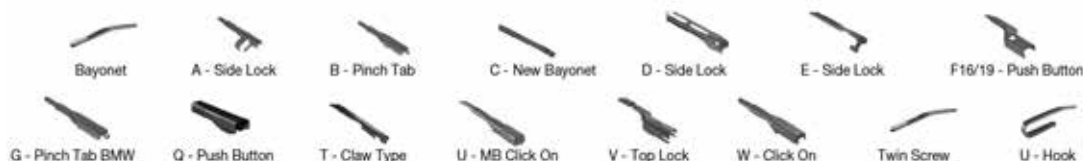

WIPER ARM TYPE	STANDARD		HYBRID		FLAT		REAR	
			U-hook	DM-040	DM-040	DU-040L	DU-040L			
MITSUBISHI <i>Continued</i>										
L200 (K3_T, K2_T, K1_T, K0_T) (83-96)										
	01/83-02/99	U-hook		DM-040	DM-040	DU-040L	DU-040L			
		U-hook		DM-040	DM-040	DU-040R	DU-040R			
L200 (K7_T, K6_T, K5_T) (96-11)										
	06/96-12/11	U-hook		DM-048	DM-045	DUR-048L	DUR-045L			
		U-hook		DM-048	DM-045	DUR-048R	DUR-045R			
L400 Bus (PD_W, PC_W, PA_V, PB_V, PA_W) (94-07)										
	05/95-06/05	Twin Screw		DRT-065	DRT-065					DM-043
		Twin Screw								DRT-065
		Twin Screw		DRT-065	DRT-065					DM-043
		Twin Screw								DRT-065
L400 Van (PD_W, PC_W, PB_V, PA_W, PA_V) (94-07)										
	12/94-02/06	U-hook		DRT-065	DRT-065					DM-043
		U-hook								DRT-065
		U-hook		DRT-065	DRT-065					DM-043
		U-hook								DRT-065
LANCER Evo I (92-93)										
	10/92-12/93	U-hook		DM-050	DM-043	DUR-050L	DUR-043L			
		U-hook		DM-050	DM-043	DUR-050R	DUR-043R			
LANCER Evo II (94-95)										
	01/94-07/95	U-hook		DM-050	DM-043	DUR-050L	DUR-043L			
		U-hook		DM-050	DM-043	DUR-050R	DUR-043R			
LANCER Evo III (95-96)										
	08/95-07/96	U-hook		DM-050	DM-043	DUR-050L	DUR-043L			
		U-hook		DM-050	DM-043	DUR-050R	DUR-043R			
LANCER Evo IV (96-97)										
	08/96-12/97	U-hook		DMS-550	DM-050	DM-045	DUR-050L	DUR-045L		
		U-hook		DMS-550	DM-050	DM-045	DUR-050R	DUR-045R		
LANCER Evo IX (05-07)										
	01/05-10/08	U-hook		DMS-560	DM-060	DM-045	DUR-060L	DUR-045L	DFR-009	DFR-001
		U-hook		DMS-560	DM-060	DM-045	DUR-060R	DUR-045R		
LANCER Evo V (98)										
	01/98-12/98	U-hook		DM-053	DM-048	DUR-053L	DUR-048L			
		U-hook		DM-053	DM-048	DUR-050R	DUR-048R			
LANCER Evo VI (99-01)										
	01/99-02/01	U-hook		DM-053	DM-048	DUR-053L	DUR-048L			
		U-hook		DM-053	DM-048	DUR-050R	DUR-048R			
LANCER Evo VII (01-03)										
	01/01-01/03	U-hook		DMS-560	DM-060	DM-045	DUR-060L	DUR-045L	DFR-009	DFR-001
		U-hook		DMS-560	DM-060	DM-045	DUR-060R	DUR-045R		
LANCER Evo VIII (03-05)										
	04/03-08/06	U-hook		DMS-560	DM-060	DM-045	DUR-060L	DUR-045L	DFR-009	DFR-001
		U-hook		DMS-560	DM-060	DM-045	DUR-060R	DUR-045R		
LANCER Evo X (07-15)										
	10/07-	U-hook		DMS-560	DM-060	DM-043	DUR-060L	DUR-043L	DFR-009	DFR-001
		U-hook				DM-045		DUR-045L		
		U-hook		DMS-560	DM-060	DM-043	DUR-060R	DUR-043R		
		U-hook				DM-045		DUR-045R		
LANCER III (C1_A, C6_A) (83-90)										
	11/83-04/88	Twin Screw		DR-250						
		Twin Screw				DR-345				
LANCER III Station Wagon (C1_V, C3_V) (85-92)										
	09/85-06/92	Twin Screw		DR-250						DR-235
		Twin Screw				DR-345				DR-235
LANCER IV (88-94)										
	05/88-06/90	U-hook		DMS-550	DM-050	DM-045	DUR-050L	DUR-045L		
		U-hook		DMS-550	DM-050	DM-045	DUR-050R	DUR-045R		
LANCER IV (C6_A, C7_A) (88-97)										
	04/88-09/92	U-hook		DMS-550	DM-050	DM-045	DUR-050L	DUR-045L		
		U-hook		DMS-550	DM-050	DM-045	DUR-050R	DUR-045R