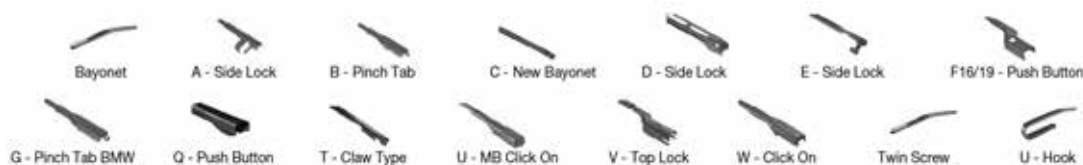

WIPER ARM TYPE	STANDARD			HYBRID		FLAT		REAR	
			+ Spoiler								
DACIA Continued											
DOKKER Express Box Body/MPV (12-)											
	12/12-	U-hook		DMS-555	DM-055		DUR-055L		DFR-006	DFR-001	DRD-005
		U-hook		DMS-555	DM-055		DUR-055R				DRD-005
DOKKER MPV (KE_) (12-)											
	11/12-05/15	U-hook		DMS-555	DM-055		DUR-055L		DFR-006	DFR-001	
		U-hook		DMS-555	DM-055		DUR-055R				
	11/12-	U-hook									DRD-005
DUSTER (17-)											
	10/17-	C- new bayonet							DF-056		DRD-005
		C- new bayonet									DRD-005
DUSTER (HS_) (10-18)											
	04/10-05/12	U-hook									DRD-004
	04/10-11/16	U-hook		DMS-550	DM-050	DM-050	DUR-050L	DUR-050L	DFR-004	DFR-004	
		U-hook		DMS-550	DM-050	DM-050	DUR-050R	DUR-050R			
	06/12-01/18	U-hook									DRD-010
	11/16-01/18	U-hook							DF-089		
DUSTER (10-)											
	04/11-05/12	U-hook									DRD-004
	04/11-11/16	U-hook		DMS-550	DM-050	DM-050	DUR-050L	DUR-050L	DFR-004	DFR-004	
		U-hook		DMS-550	DM-050	DM-050	DUR-050R	DUR-050R			
	06/12-	U-hook									DRD-010
	08/13-11/16	U-hook		DMS-550	DM-050	DM-050	DUR-050L	DUR-050L	DFR-004	DFR-004	
		U-hook		DMS-550	DM-050	DM-050	DUR-050R	DUR-050R			
	08/13-01/18	U-hook									DRD-010
	11/16-12/17	U-hook							DF-089		
	11/16-01/18	U-hook							DF-089		
DUSTER SUV Van (11-)											
	06/15-11/16	U-hook		DMS-550	DM-050	DM-050	DUR-050L	DUR-050L	DFR-004	DFR-004	
		U-hook		DMS-550	DM-050	DM-050	DUR-050R	DUR-050R			
	06/15-01/18	U-hook									DRD-010
	11/16-12/17	U-hook							DF-089		
JOGGER (RK_) (21-)											
	09/21-										DRD-019
JOGGER (22-)											
	09/21-										DRD-019
LODGY (12-)											
	03/12-05/15	U-hook		DMS-555	DM-055	DM-040	DUR-055L	DU-040L	DFR-006	DFR-001	
		U-hook		DMS-555	DM-055	DM-040	DUR-055R	DU-040R			
	03/12-	U-hook									DRD-005
LODGY (JS_) (12-)											
	03/12-05/15	U-hook		DMS-555	DM-055	DM-040	DUR-055L	DU-040L	DFR-006	DFR-001	
		U-hook		DMS-555	DM-055	DM-040	DUR-055R	DU-040R			
	03/12-	U-hook									DRD-005
LOGAN (LS_) (04-)											
	09/04-	U-hook		DMS-550	DM-050	DM-050	DUR-050L	DUR-050L	DFR-004	DFR-004	
		U-hook		DMS-550	DM-050	DM-050	DUR-050R	DUR-050R			
LOGAN EXPRESS (FS_) (07-)											
	03/09-	U-hook		DMS-550	DM-050	DM-050	DUR-050L	DUR-050L	DFR-004	DFR-004	
		U-hook		DMS-550	DM-050	DM-050	DUR-050R	DUR-050R			
LOGAN I (04-)											
	08/04-10/12	U-hook		DMS-550	DM-050	DM-050	DUR-050L	DUR-050L	DFR-004	DFR-004	
		U-hook		DMS-550	DM-050	DM-050	DUR-050R	DUR-050R			
	10/07-12/12	U-hook		DMS-550	DM-050	DM-050	DUR-050L	DUR-050L	DFR-004	DFR-004	
		U-hook		DMS-550	DM-050	DM-050	DUR-050R	DUR-050R			
	04/08-08/13	U-hook		DMS-550	DM-050	DM-050	DUR-050L	DUR-050L	DFR-004	DFR-004	
		U-hook		DMS-550	DM-050	DM-050	DUR-050R	DUR-050R			
LOGAN II (12-)											
	10/12-03/15	U-hook		DMS-555	DM-055	DM-050	DUR-055L	DUR-050L	DFR-006	DFR-004	
		U-hook		DMS-555	DM-055	DM-050	DUR-055R	DUR-050R			
	03/15-	U-hook							DF-056