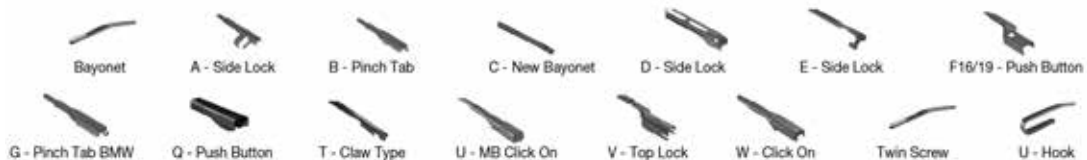

WIPER ARM TYPE	STANDARD		HYBRID		FLAT		REAR	
			+ Spoiler							
TOYOTA Continued										
C-HR (X1) (16-)										
	10/16-	V - top lock						DF-081	DRD-009	
		V - top lock							DRD-009	
COROLLA (E21) (18-)										
	10/18-	U-hook				DU-070L	DU-035L		DRD-014	
		U-hook				DU-070R	DU-035R		DRD-014	
	01/19-	U-hook				DU-070L	DU-035L			
		U-hook				DU-070R	DU-035R			
	02/19-	U-hook				DU-070L	DU-035L		DRD-014	
		U-hook				DU-070R	DU-035R		DRD-014	
COROLLA (KE, TE) (70-81)										
	04/70-12/80	Twin Screw							DR-340	
		Twin Screw			DR-345	DR-345			DR-340	
COROLLA (KE) (72-80)										
	03/76-11/81	Twin Screw							DR-340	
		Twin Screw			DR-345	DR-345			DR-340	
COROLLA (E7) (79-85)										
	09/79-09/83	Twin Screw			DR-345	DR-345				
COROLLA (E7) (79-87)										
	09/79-07/83	Twin Screw							DR-340	
		Twin Screw			DR-345	DR-345			DR-340	
	09/79-07/83	Twin Screw			DR-345	DR-345				
COROLLA (E8) (83-89)										
	06/83-06/89	Twin Screw			DR-345	DR-345				
COROLLA (E9) (87-93)										
	05/87-04/92	Twin Screw			DR-250				DR-340	
		Twin Screw				DR-345			DR-340	
	05/87-04/94	Twin Screw			DR-250				DR-340	
		Twin Screw				DR-345			DR-340	
	05/87-07/95	Twin Screw			DR-250				DR-340	
		Twin Screw				DR-345			DR-340	
	10/87-04/97	Twin Screw			DR-250				DR-340	
		Twin Screw				DR-345			DR-340	
COROLLA (E9) (87-94)										
	05/87-06/93	Twin Screw			DR-250				DR-340	
		Twin Screw				DR-345			DR-340	
COROLLA (E10) (91-99)										
	06/91-08/98	U-hook			DM-050	DM-045	DUR-050L	DUR-045L	DM-040	DU-040L
		U-hook			DM-050	DM-045	DUR-050R	DUR-045R	DM-040	DU-040R
COROLLA (E10) (92-99)										
	06/91-02/98	U-hook			DM-050	DM-045	DUR-050L	DUR-045L	DM-040	DU-040L
		U-hook			DM-050	DM-045	DUR-050R	DUR-045R	DM-040	DU-040R
COROLLA (E11) (95-02)										
	04/97-02/00	U-hook			DM-050	DM-045	DUR-050L	DUR-045L	DM-040	DU-040L
		U-hook			DM-050	DM-045	DUR-050R	DUR-045R	DM-040	DU-040R
	05/97-02/00	U-hook			DM-050	DM-045	DUR-050L	DUR-045L		
		U-hook			DM-050	DM-045	DUR-050R	DUR-045R		
	05/97-12/01	U-hook							DM-040	DU-040L
		U-hook							DM-040	DU-040R
	02/00-11/01	U-hook		DMS-553	DM-553	DM-045	DUR-053L	DUR-045L	DM-040	DU-040L
		U-hook		DMS-553	DM-553	DM-045	DUR-050R	DUR-045R	DM-040	DU-040R
	02/00-12/01	U-hook		DMS-553	DM-553	DM-045	DUR-053L	DUR-045L		
		U-hook		DMS-553	DM-553	DM-045	DUR-050R	DUR-045R		
COROLLA (E11) (97-02)										
	05/95-02/00	U-hook			DM-050	DM-045	DUR-050L	DUR-045L	DM-040	DU-040L
		U-hook			DM-050	DM-045	DUR-050R	DUR-045R	DM-040	DU-040R
	04/97-02/00	U-hook			DM-050	DM-045	DUR-050L	DUR-045L		
		U-hook			DM-050	DM-045	DUR-050R	DUR-045R		
	04/97-06/02	U-hook							DM-040	DU-040L
		U-hook							DM-040	DU-040R