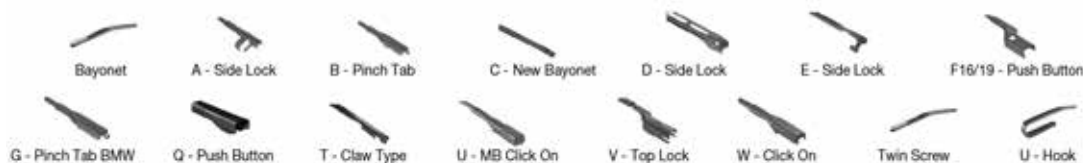

WIPER ARM TYPE	STANDARD		HYBRID		FLAT		REAR		
			+ Spoiler								
DS Continued											
DS3 (15-19) Continued											
	07/15-07/19	C- new bayonet							DF-017		
DS3 Crossback (18-)											
	10/18-	C- new bayonet								DRD-018	
DS4 (Crossback) (15-18)											
	07/15-12/18	F19- push button							DF-149		
DS5 (15-18)											
	04/15-12/18	F19- push button							DF-418	DRD-003	
		F19- push button								DRD-003	
DS7 Crossback (17-)											
	09/17-	F16- push button							DF-095	DRD-012	
		F16- push button								DRD-012	
DS9 (20-)											
	09/20-	F19/16- push button							DF-417		
FERRARI											
5 MARANELLO (96-06)											
	04/96-12/06	U-hook		DMS-560	DM-060	DM-045	DUR-060L	DUR-045L			
		U-hook		DMS-560	DM-060	DM-045	DUR-060R	DUR-045R			
208 / 308 (75-90)											
	09/75-10/89	U-hook			DM-045	DM-045	DUR-045L	DUR-045L			
		U-hook				DM-045	DM-045	DUR-045R	DUR-045R		
328 GTB (85-89)											
	09/85-09/89	U-hook			DM-045	DM-045	DUR-045L	DUR-045L			
		U-hook				DM-045	DM-045	DUR-045R	DUR-045R		
328 GTS (85-89)											
	09/85-09/89	U-hook			DM-045	DM-045	DUR-045L	DUR-045L			
		U-hook				DM-045	DM-045	DUR-045R	DUR-045R		
348 Spider (93-95)											
	03/93-12/95	U-hook		DMS-550		DMS-550	DUR-050L	DUR-050L			
		U-hook		DMS-550		DMS-550	DUR-050R	DUR-050R			
348 tb/GTB (90-94)											
	02/90-04/94	U-hook		DMS-550		DMS-550	DUR-050L	DUR-050L			
		U-hook		DMS-550		DMS-550	DUR-050R	DUR-050R			
348 ts/GTS (88-95)											
	08/90-12/95	U-hook		DMS-550		DMS-550	DUR-050L	DUR-050L			
		U-hook		DMS-550		DMS-550	DUR-050R	DUR-050R			
360 (F131) (99-05)											
	03/99-03/05	U-hook		DMS-560	DM-060	DM-053	DUR-060L	DUR-053L			
		U-hook		DMS-560	DM-060	DM-053	DUR-060R	DUR-050R			
360 Spider (F131) (00-05)											
	02/00-08/05	U-hook		DMS-560	DM-060	DM-053	DUR-060L	DUR-053L			
		U-hook		DMS-560	DM-060	DM-053	DUR-060R	DUR-050R			
365 GT 2+2 (67-71)											
	06/67-04/71	U-hook			DM-038	DM-038					
365 GTB/4 DAYTONA (69-74)											
	02/69-12/74	U-hook			DM-038	DM-038					
365 GTS/4 DAYTONA (67-74)											
	05/71-12/74	U-hook			DM-038	DM-038					
458 (09-)											
	12/09-	U-hook					DUR-065L	DUR-050L			
		U-hook						DUR-065R	DUR-050R		
458 Italia (09-)											
	12/09-12/15	U-hook					DUR-065L	DUR-050L			
		U-hook						DUR-065R	DUR-050R		
458 Spider (09-)											
	09/11-	U-hook					DUR-065L	DUR-050L			
		U-hook						DUR-065R	DUR-050R		
488 GTB (15-)											
	03/18-	U-hook					DUR-065L	DUR-050L			
		U-hook						DUR-065R	DUR-050R