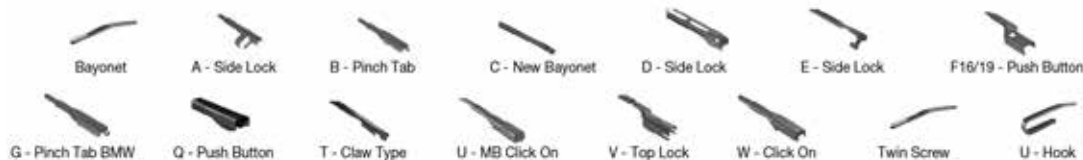

WIPER ARM TYPE		STANDARD	HYBRID	FLAT	REAR						
RENAULT <i>Continued</i>													
WIND (E4M_) (10-) Continued													
	07/10-	F19- push button								DF-100			
ZOE (12-)													
	09/16-	F19- push button								DF-005	DRD-005		
		F19- push button									DRD-005		
	04/19-										DRD-005		
ZOE (BFM_) (12-)													
	06/12-	F19- push button								DF-005	DRD-005		
		F19- push button									DRD-005		
ROVER													
25 I Hatchback (RF) (99-06)													
	09/99-05/05	U-hook			DM-045	DM-045	DUR-045L	DUR-045L			DM-045	DUR-045L	
		U-hook			DM-045	DM-045	DUR-045R	DUR-045R				DM-045	DUR-045R
45 I Hatchback (RT) (00-05)													
	02/00-05/05	U-hook			DM-050	DM-045	DUR-050L	DUR-045L			DM-045	DUR-045L	
		U-hook			DM-050	DM-045	DUR-050R	DUR-045R				DM-045	DUR-045R
45 I Saloon (RT) (00-05)													
	02/00-05/05	U-hook			DM-050	DM-045	DUR-050L	DUR-045L					
		U-hook			DM-050	DM-045	DUR-050R	DUR-045R					
75 (R.J) (99-05)													
	02/99-05/05	U-hook			DM-055	DM-055							
75 I Tourer (R.J) (01-06)													
	08/01-05/05	U-hook			DM-055	DM-055							
100 / METRO (90-98)													
	04/90-05/92	U-hook			DM-040	DM-040	DU-040L	DU-040L			DM-040	DU-040L	
		U-hook			DM-040	DM-040	DU-040R	DU-040R				DM-040	DU-040R
100 / METRO Hatchback (XP) (89-98)													
	03/90-12/98	U-hook			DM-040	DM-040	DU-040L	DU-040L			DM-040	DU-040L	
		U-hook			DM-040	DM-040	DU-040R	DU-040R				DM-040	DU-040R
100 Convertible (XP) (94-98)													
	04/94-10/98	U-hook			DM-040	DM-040	DU-040L	DU-040L					
		U-hook			DM-040	DM-040	DU-040R	DU-040R					
200 (XW) (89-99)													
	09/91-12/95	U-hook			DM-045	DM-045	DUR-045L	DUR-045L			DM-045	DUR-045L	
		U-hook			DM-045	DM-045	DUR-045R	DUR-045R				DM-045	DUR-045R
200 (RF) (95-00)													
	01/96-12/97	U-hook			DM-045	DM-045	DUR-045L	DUR-045L			DM-045	DUR-045L	
		U-hook			DM-045	DM-045	DUR-045R	DUR-045R				DM-045	DUR-045R
200 Coupe (XW) (92-99)													
	10/92-06/99	U-hook			DM-045	DM-045	DUR-045L	DUR-045L			DM-045	DUR-045L	
		U-hook			DM-045	DM-045	DUR-045R	DUR-045R				DM-045	DUR-045R
200 I Saloon (XH) (84-89)													
	09/84-09/89	U-hook			DM-045	DM-045	DUR-045L	DUR-045L					
		U-hook			DM-045	DM-045	DUR-045R	DUR-045R					
200 II Convertible (XW) (90-99)													
	04/90-11/99	U-hook			DM-045	DM-045	DUR-045L	DUR-045L					
		U-hook			DM-045	DM-045	DUR-045R	DUR-045R					
200 II Hatchback (XW) (89-95)													
	10/89-12/95	U-hook			DM-045	DM-045	DUR-045L	DUR-045L			DM-045	DUR-045L	
		U-hook			DM-045	DM-045	DUR-045R	DUR-045R				DM-045	DUR-045R
200 II Hatchback (RF) (95-00)													
	11/95-03/00	U-hook			DM-045	DM-045	DUR-045L	DUR-045L			DM-045	DUR-045L	
		U-hook			DM-045	DM-045	DUR-045R	DUR-045R				DM-045	DUR-045R
400 II (XW) (90-95)													
	04/90-04/95	U-hook			DM-045	DM-045	DUR-045L	DUR-045L					
		U-hook			DM-045	DM-045	DUR-045R	DUR-045R					
400 II (RT) (95-00)													
	03/95-03/00	U-hook			DM-045	DM-045	DUR-045L	DUR-045L					
		U-hook			DM-045	DM-045	DUR-045R	DUR-045R