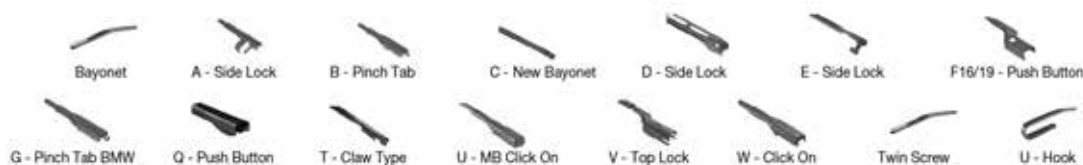

WIPER ARM TYPE	STANDARD		HYBRID		FLAT		REAR		
PEUGEOT <i>Continued</i>											
306 (93-02)											
	04/93-12/98	U-hook								DM-050	
	04/93-10/03	U-hook		DMS-555	DM-055	DMC-550			DFR-006	DFR-004	
U-hook			DMS-555	DM-055	DMC-550						
	01/94-04/99	U-hook		DMS-555	DM-055	DMC-550			DFR-006	DFR-004	
		U-hook		DMS-555	DM-055	DMC-550					
	07/95-04/02	U-hook		DMS-555	DM-055	DMC-550			DFR-006	DFR-004	
		U-hook		DMS-555	DM-055	DMC-550					
	11/95-07/01	U-hook		DMS-555	DM-055	DMC-550			DFR-006	DFR-004	
		U-hook		DMS-555	DM-055	DMC-550					
	03/96-08/02	U-hook		DMS-555	DM-055	DMC-550			DFR-006	DFR-004	
		U-hook		DMS-555	DM-055	DMC-550					
	01/99-08/03	U-hook		DMS-555	DM-055	DMC-550			DFR-006	DFR-004	
		U-hook		DMS-555	DM-055	DMC-550					
	01/99-10/03	U-hook								DRC-004	
306 (7B, N3, N5) (93-03)											
	04/93-12/01	U-hook		DMS-555	DM-055	DMC-550			DFR-006	DFR-004	
		U-hook		DMS-555	DM-055	DMC-550					
306 Break (7E, N3, N5) (94-02)											
	02/97-04/02	U-hook		DMS-555	DM-055	DMC-550			DFR-006	DFR-004	
		U-hook		DMS-555	DM-055	DMC-550					
306 Convertible (7D, N3, N5) (94-02)											
	03/94-04/02	U-hook		DMS-555	DM-055	DMC-550			DFR-006	DFR-004	
		U-hook		DMS-555	DM-055	DMC-550					
306 Estate Van (N, 7) (93-02)											
	02/94-05/99	U-hook		DMS-555	DM-055	DMC-550			DFR-006	DFR-004	
		U-hook		DMS-555	DM-055	DMC-550					
306 Hatchback (7A, 7C, N3, N5) (93-03)											
	01/93-12/97	U-hook		DMS-555	DM-055	DMC-550			DFR-006	DFR-004	
		U-hook		DMS-555	DM-055	DMC-550					
	04/93-12/98	U-hook								DM-050	
		U-hook		DMS-555	DM-055	DMC-550			DFR-006	DFR-004	
	04/93-07/01	U-hook		DMS-555	DM-055	DMC-550					
		U-hook		DMS-555	DM-055	DMC-550					
	01/99-07/01	U-hook								DRC-004	
		U-hook		DMS-555	DM-055	DMC-550			DFR-006	DFR-004	
	06/99-12/02	U-hook		DMS-555	DM-055	DMC-550				DRC-004	
		U-hook		DMS-555	DM-055	DMC-550					
307 (00-12)											
	08/00-09/03	U-hook			DM-065	DM-065			DFR-013		
		U-hook			DM-065	DM-065					
	08/00-09/04	U-hook			DM-065	DM-065			DFR-013		
		U-hook			DM-065	DM-065					
	08/00-03/09	U-hook								DRD-010	
		U-hook			DM-065	DM-065			DFR-013		
	03/02-09/04	U-hook			DM-065	DM-065			DFR-013		
		U-hook			DM-065	DM-065					
	03/02-12/09	U-hook								DRD-010	
		U-hook			DM-065	DM-065			DFR-013		
	04/02-09/03	U-hook			DM-065	DM-065				DRD-010	
		U-hook			DM-065	DM-065					
	04/02-12/09	U-hook								DRD-010	
		U-hook			DM-065	DM-065					
	03/03-09/04	U-hook			DM-065	DM-065			DFR-013		
		U-hook			DM-065	DM-065					
	10/04-03/09	U-hook						DF-122			
	10/04-04/09	U-hook						DF-122			
	10/04-12/09	U-hook						DF-122			
	03/05-04/08	U-hook						DF-122		DRD-010	
	03/05-12/12	U-hook						DF-122		DRD-010	
307 CC (3B) (03-09)											
	04/05-06/09	U-hook						DF-122			
307 SW (3H) (02-09)											
	10/05-12/09	U-hook						DF-122		DRD-010