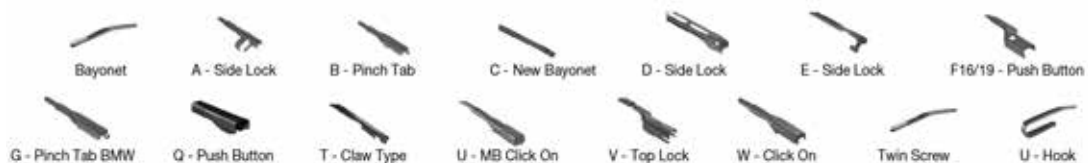

WIPER ARM TYPE		STANDARD	HYBRID	FLAT	REAR				
BMW Continued											
X1 (F48) (14-) Continued											
	11/14-06/22	F16- push button								DF-210	DF-321
X1 (F48) (15-)											
	11/14-06/22	F16- push button								DF-073	DF-321
		F16- push button								DF-210	DF-321
	07/15-06/22	F16- push button								DF-073	DF-321
		F16- push button									DF-321
X2 (F39) (17-)											
	11/17-10/23	V- top lock								DF-429	DF-321
		V- top lock									DF-321
X3 (G01) (17-)											
	08/17-	V- top lock								DF-426	DF-320
	08/17-	V- top lock								DF-426	DF-320
	08/17-	V- top lock								DF-221	DF-320
	08/17-	V- top lock								DF-221	DF-320
X3 (G01, F97) (17-)											
	08/21-	V- top lock								DF-426	DF-320
		V- top lock								DF-221	DF-320
X3 (E83) (03-11)											
	08/06-08/10	U-hook		DMS-555	DM-055	DM-050	DUR-055L	DUR-050L	DFR-006	DFR-004	DRD-013
		U-hook		DMS-555	DM-055	DM-050	DUR-055R	DUR-050R			DRD-013
X3 (E83) (04-11)											
	09/03-12/11	U-hook		DMS-555	DM-055	DM-050	DUR-055L	DUR-050L	DFR-006	DFR-004	DRD-013
		U-hook		DMS-555	DM-055	DM-050	DUR-055R	DUR-050R			DRD-013
X3 (F25) (10-17)											
	09/10-08/17	A- side lock								DF-114	DF-327
X4 (G02) (18-)											
	04/18-	V- top lock								DF-426	
		V- top lock								DF-221	
X4 (G02, F98) (18-)											
	07/21-	V- top lock								DF-426	
		V- top lock								DF-221	
X4 (F26) (13-18)											
	04/14-03/18	A- side lock								DF-114	
X4 (F26) (14-18)											
	04/14-03/18	A- side lock								DF-114	
X5 (G05, F95)											
	11/19-03/23	F19- push button								DF-037	DF-307
		F19- push button									DF-307
X5 (G05) (18-)											
	08/18-	F19- push button								DF-037	DF-307
		F19- push button									DF-307
X5 (G05, F95) (18-)											
	08/19-	F19- push button								DF-037	DF-307
		F19- push button									DF-307
X5 (E53) (00-06)											
	01/00-12/06	U-hook		DMS-560	DM-060	DM-553					
X5 (E70) (06-13)											
	10/06-03/10	A- side lock								DF-112	DF-308
	10/08-10/11	A- side lock								DF-112	
	10/08-07/13	A- side lock									DF-308
X5 (E70) (07-13)											
	02/07-10/11	A- side lock								DF-112	
	02/07-06/13	A- side lock									DF-308
	09/08-12/10	A- side lock								DF-112	DF-308
X5 (F15) (12-18)											
	08/13-07/18	U-hook					DUR-060L	DUR-050L			DRA-030
		U-hook					DUR-060R	DUR-050R			DRA-030