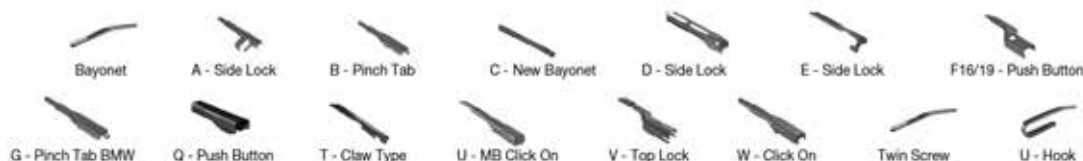

WIPER ARM TYPE	STANDARD		HYBRID		FLAT		REAR			
			+ Spoiler									
VOLVO Continued												
S60 I (384) (00-10) Continued												
	07/00-03/04	U-hook		DMS-560	DM-060	DM-653	DUR-060R	DUR-050R				
	03/04-04/10	U-hook							DF-400			
		U-hook							DF-268			
S60 II (10-18)												
	04/10-12/18	F19- push button							DF-037			
S60 II (134) (10-19)												
	11/13-03/15	F19- push button							DF-037			
S70 (96-00)												
	11/96-09/98	U-hook			DM-553	DM-553						
S70 (874) (96-00)												
	11/96-11/00	U-hook			DM-553	DM-553						
S80 I (98-08)												
	05/98-02/03	U-hook		DMS-560	DM-060	DM-653	DUR-060L	DUR-053L	DFR-009	DFR-005		
		U-hook		DMS-560	DM-060	DM-653	DUR-060R	DUR-050R				
	03/03-02/08	U-hook								DF-400		
		U-hook								DF-268		
S80 II (06-16)												
	03/06-12/16	F19- push button							DF-037			
S90 I (96-98)												
	11/96-10/98	U-hook			DM-053	DM-053	DUR-053L	DUR-053L				
		U-hook			DM-053	DM-053	DUR-050R	DUR-050R				
S90 II (16-)												
	03/16-	F16- push button							DF-076			
S90 II (234) (16-)												
	10/17-	F16- push button							DF-076			
V40 (95-04)												
	03/99-06/04	U-hook		DMS-553	DM-553	DM-050	DUR-053L		DFR-005	DFR-004	DU-040L	
		U-hook		DMS-553	DM-553	DM-050	DUR-050R				DU-040R	
V40 (12-)												
	09/13-12/15	F19- push button							DF-039			
	01/14-08/19	F19- push button							DF-039			
V40 Cross Country (526) (12-19)												
	10/12-08/19	F19- push button							DF-039			
V40 Cross Country (526) (13-15)												
	09/13-12/15	F19- push button							DF-039			
V40 Estate (645) (95-04)												
	07/95-06/04	U-hook		DMS-553	DM-553	DM-050	DUR-053L		DFR-005	DFR-004	DU-040L	
		U-hook		DMS-553	DM-553	DM-050	DUR-050R				DU-040R	
V40 Hatchback (525) (12-19)												
	03/12-08/19	F19- push button							DF-039			
V50 (04-12)												
	12/03-02/06	A- side lock							DF-114			
		A- side lock							DF-140			
	03/06-12/12	A- side lock							DF-037			
V60 I (10-18)												
	07/10-12/18	F19- push button							DF-037	DRD-011		
		F19- push button								DRD-011		
	09/13-12/15	F19- push button							DF-037			
	03/15-07/18								DF-037	DRD-011		
										DRD-011		
V60 I Cross Country (157) (10-18)												
	03/15-05/18								DF-037	DRD-011		
										DRD-011		
V70 I (875, 876) (95-00)												
	12/95-12/00	U-hook		DMS-553	DM-553	DM-553	DUR-053L	DUR-053L	DFR-005	DFR-005	DM-043	DUR-043L
		U-hook		DMS-553	DM-553	DM-553	DUR-050R	DUR-050R			DM-043	DUR-043R
V70 II (285) (99-08)												
	11/99-03/04	U-hook		DMS-560	DM-060	DM-653	DUR-060L	DUR-053L	DFR-009	DFR-005