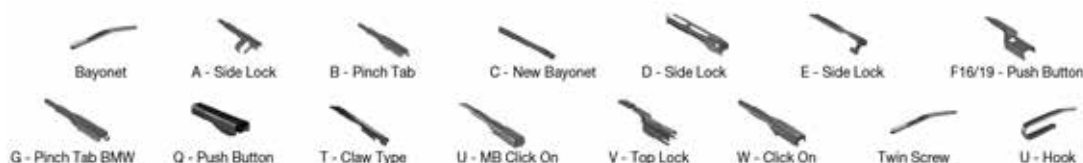

WIPER ARM TYPE	STANDARD		HYBRID		FLAT		REAR		
			+ Spoiler								
NISSAN <i>Continued</i>											
SKYLINE (R33) (93-98) <i>Continued</i>											
	07/93-05/98	U-hook			DM-053	DM-050	DUR-050R	DUR-050R			
SKYLINE (R34) (98-06)											
	06/98-01/06	U-hook			DM-053		DUR-053L				
		U-hook			DM-053		DUR-050R				
SKYLINE (R34) (98-08)											
	10/99-08/02	U-hook			DM-053		DUR-053L				
		U-hook			DM-053		DUR-050R				
SKYLINE (V35) (03-07)											
	08/03-08/07	U-hook			DM-053	DM-053	DUR-053L	DUR-053L			
		U-hook			DM-053	DM-053	DUR-050R	DUR-050R			
SKYLINE Coupe (R33) (93-00)											
	07/93-07/00	U-hook			DM-053	DM-050	DUR-053L	DUR-050L			
		U-hook			DM-053	DM-050	DUR-050R	DUR-050R			
SKYLINE Coupe (R34) (98-08)											
	05/98-02/08	U-hook			DM-053		DUR-053L				
		U-hook			DM-053		DUR-050R				
SKYLINE Coupe (V35) (01-07)											
	08/03-08/07	U-hook			DM-053	DM-053	DUR-053L	DUR-053L			
		U-hook			DM-053	DM-053	DUR-050R	DUR-050R			
STANZA (T11) (81-85)											
	08/81-12/85	U-hook			DM-045	DM-045	DUR-045L	DUR-045L			
		U-hook			DM-045	DM-045	DUR-045R	DUR-045R			
STANZA Hatchback (T11) (81-85)											
	08/81-12/85	U-hook			DM-045	DM-045	DUR-045L	DUR-045L		DM-045	DUR-045L
		U-hook			DM-045	DM-045	DUR-045R	DUR-045R		DM-045	DUR-045R
SUNNY I (82-90)											
	03/82-01/84	U-hook			DM-045	DM-045	DUR-045L	DUR-045L		DM-040	DU-040L
		U-hook			DM-045	DM-045	DUR-045R	DUR-045R		DM-040	DU-040R
	03/82-05/86	U-hook			DM-045	DM-045	DUR-045L	DUR-045L			
		U-hook			DM-045	DM-045	DUR-045R	DUR-045R			
SUNNY I (B11) (82-90)											
	03/82-10/86	U-hook			DM-045	DM-045	DUR-045L	DUR-045L			
		U-hook			DM-045	DM-045	DUR-045R	DUR-045R			
	06/86-12/90	U-hook			DM-050	DM-045	DUR-050L	DUR-045L			
		U-hook			DM-050	DM-045	DUR-050R	DUR-045R			
SUNNY I Coupe (B11) (82-90)											
	03/82-04/90	U-hook			DM-045	DM-045	DUR-045L	DUR-045L		DM-040	DU-040L
		U-hook			DM-045	DM-045	DUR-045R	DUR-045R		DM-040	DU-040R
SUNNY I Traveller (B11) (82-90)											
	03/82-08/90	U-hook			DM-045	DM-045	DUR-045L	DUR-045L		DM-040	DU-040L
		U-hook			DM-045	DM-045	DUR-045R	DUR-045R		DM-040	DU-040R
SUNNY II (86-91)											
	02/87-10/88	U-hook			DM-050	DM-045	DUR-050L	DUR-045L		DM-045	DUR-045L
	02/87-10/88	U-hook			DM-050	DM-045	DUR-050L	DUR-045L			
	02/87-10/88	U-hook			DM-050	DM-045	DUR-050R	DUR-045R		DM-045	DUR-045R
	02/87-10/88	U-hook			DM-050	DM-045	DUR-050R	DUR-045R			
SUNNY II (N13, B12) (86-92)											
	06/86-10/92	U-hook			DM-050	DM-045	DUR-050L	DUR-045L			
		U-hook			DM-050	DM-045	DUR-050R	DUR-045R			
SUNNY II Coupe (B12) (86-92)											
	06/86-06/92	U-hook			DM-045	DM-045	DUR-045L	DUR-045L		DM-040	DU-040L
		U-hook			DM-045	DM-045	DUR-045R	DUR-045R		DM-040	DU-040R
SUNNY II Hatchback (N13) (86-91)											
	06/86-09/91	U-hook			DM-050	DM-045	DUR-050L	DUR-045L		DM-045	DUR-045L
		U-hook			DM-050	DM-045	DUR-050R	DUR-045R		DM-045	DUR-045R
SUNNY II Traveller (B12) (86-91)											
	01/86-06/91	U-hook			DM-045	DM-045	DUR-045L	DUR-045L		DM-040	DU-040L
		U-hook			DM-045	DM-045	DUR-045R	DUR-045R		DM-040	DU-040R