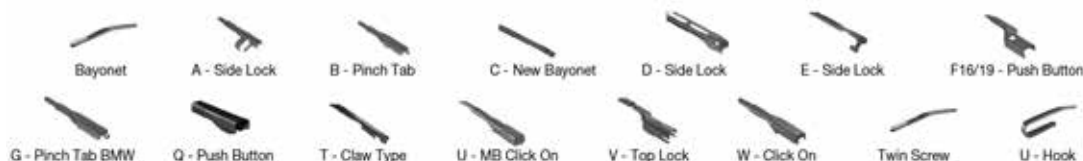

WIPER ARM TYPE		STANDARD		HYBRID		FLAT		REAR		
HONDA <i>Continued</i>												
JAZZ V (20-) Continued												
	02/20-	U-hook						DUR-065L				
		U-hook						DUR-065R				
JAZZ V (GR_) (20-)												
	02/20-				DM-065	DM-038					DRA-030	
		U-hook							DUR-065L			
		U-hook						DUR-065R				
LEGEND I (86-90)												
	10/87-12/90	U-hook			DM-050	DM-048	DUR-050L	DUR-048L				
		U-hook			DM-050	DM-048	DUR-050R	DUR-048R				
	01/88-12/90	U-hook			DM-050	DM-048	DUR-050L	DUR-048L				
		U-hook			DM-050	DM-048	DUR-050R	DUR-048R				
LEGEND I (HS, KA) (86-91)												
	01/86-12/90	U-hook			DM-050	DM-048	DUR-050L	DUR-048L				
		U-hook			DM-050	DM-048	DUR-050R	DUR-048R				
LEGEND I Coupe (KA_) (87-91)												
	10/87-12/90	U-hook			DM-050	DM-048	DUR-050L	DUR-048L				
		U-hook			DM-050	DM-048	DUR-050R	DUR-048R				
LEGEND II (KA) (91-96)												
	01/91-02/96	U-hook			DM-050	DM-048	DUR-050L	DUR-048L				
		U-hook			DM-050	DM-048	DUR-050R	DUR-048R				
LEGEND III (96-06)												
	02/96-09/04	U-hook			DM-050	DM-048	DUR-050L	DUR-048L				
		U-hook			DM-050	DM-048	DUR-050R	DUR-048R				
LOGO (GA) (99-02)												
	03/99-03/02	U-hook			DM-050	DM-040	DUR-050L	DU-040L				
		U-hook			DM-050	DM-040	DUR-050R	DU-040R				
NSX I Convertible (NA) (95-05)												
	03/95-09/05	U-hook			DM-050	DM-050	DUR-050L	DUR-050L				
		U-hook			DM-050	DM-050	DUR-050R	DUR-050R				
NSX I Coupe (NA) (90-05)												
	06/90-09/05	U-hook			DM-050	DM-050	DUR-050L	DUR-050L				
		U-hook			DM-050	DM-050	DUR-050R	DUR-050R				
PILOT (08-)												
	09/08-	U-hook					DUR-055L	DUR-053L				
PRELUDE I Coupe (SN) (78-83)												
	11/78-10/82	U-hook			DM-043	DM-043					DM-040	
PRELUDE II (AB) (83-87)												
	11/83-04/87	Twin Screw									DM-038 DU-035L	
		Twin Screw			DR-345	DR-345					DM-038 DU-035R	
PRELUDE III (BA) (86-96)												
	04/86-01/92	U-hook			DM-048	DM-048	DUR-048L	DUR-048L			DM-038 DU-035L	
		U-hook			DM-048	DM-048	DUR-048R	DUR-048R			DM-038 DU-035R	
		U-hook			DR-345	DR-345						
PRELUDE IV (BB_) (91-97)												
	12/91-12/96	U-hook		DMS-550	DM-050	DM-048	DUR-050L	DUR-048L			DM-048 DUR-048L	
		U-hook		DMS-550	DM-050	DM-048	DUR-050R	DUR-048R			DM-048 DUR-048R	
PRELUDE V (BB_) (96-01)												
	10/96-12/01	U-hook		DMS-550	DM-050	DM-045	DUR-050L	DUR-045L				
		U-hook		DMS-550	DM-050	DM-045	DUR-050R	DUR-045R				
QUINTET (SU) (80-85)												
	02/80-12/84	U-hook			DM-043	DM-043	DUR-043L	DUR-043L			DM-040 DU-040L	
		U-hook			DM-043	DM-043	DUR-043R	DUR-043R			DM-040 DU-040R	
S2000 (99-)												
	03/99-10/03	U-hook			DM-040	DM-040	DU-040L	DU-040L				
		U-hook			DM-040	DM-040	DU-040R	DU-040R				
S2000 (AP) (99-)												
	06/99-	U-hook			DM-040	DM-040	DU-040L	DU-040L				
		U-hook			DM-040	DM-040	DU-040R	DU-040R