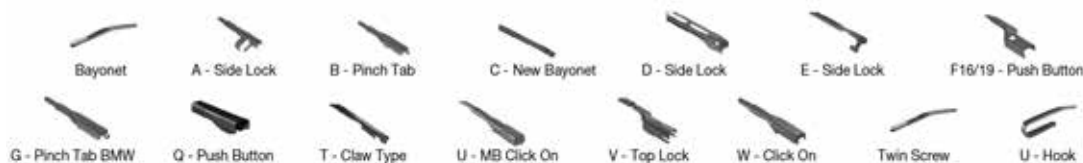

WIPER ARM TYPE		STANDARD	HYBRID	FLAT	REAR					
VW Continued												
GOLF ALLTRACK VII Variant (BA5, BV5) (14-)												
	12/14-08/20	F16- push button								DF-016	DF-310	
		F16- push button									DF-310	
GOLF ALLTRACK VIII (CG5) (20-)												
	03/21-	F16- push button								DF-016		
GOLF I (17) (74-85)												
	04/74-02/84	U-hook			DM-040	DM-040	DU-040L	DU-040L			DM-040	DU-040L
		U-hook			DM-040	DM-040	DU-040R	DU-040R			DM-040	DU-040R
GOLF I Cabriolet (155) (79-93)												
	01/79-04/93	U-hook			DM-040	DM-040	DU-040L	DU-040L				
		U-hook			DM-040	DM-040	DU-040R	DU-040R				
GOLF II (19, 1G) (83-92)												
	08/86-07/91	U-hook			DM-045	DM-045	DUR-045L	DUR-045L			DM-040	DU-040L
		U-hook			DM-045	DM-045	DUR-045R	DUR-045R			DM-040	DU-040L
GOLF II (19E, 1G1) (83-92)												
	08/83-12/92	U-hook			DM-045	DM-045	DUR-045L	DUR-045L			DM-040	DU-040L
		U-hook			DM-045	DM-045	DUR-045R	DUR-045R			DM-040	DU-040L
GOLF III (1H1) (89-98)												
	08/91-09/97	U-hook		DMS-553	DM-553	DM-648	DUR-053L	DUR-048L	DFR-005	DFR-002	DM-033	DU-035R
		U-hook		DMS-553	DM-553	DM-648	DUR-050R	DUR-048R			DM-033	DU-035R
GOLF III (1H, 1E) (91-99)												
	08/95-09/97	U-hook		DMS-553	DM-553	DM-648	DUR-053L	DUR-048L	DFR-005	DFR-002	DM-033	DU-035R
		U-hook		DMS-553	DM-553	DM-648	DUR-050R	DUR-048R			DM-033	DU-035R
GOLF III Cabriolet (1E7) (93-98)												
	07/93-05/98	U-hook		DMS-553	DM-553	DM-648	DUR-053L	DUR-048L	DFR-005	DFR-002		
		U-hook		DMS-553	DM-553	DM-648	DUR-050R	DUR-048R				
GOLF III Variant (1H5) (93-99)												
	07/93-04/99	U-hook		DMS-553	DM-553	DM-648	DUR-053L	DUR-048L	DFR-005	DFR-002	DM-033	DU-035R
		U-hook		DMS-553	DM-553	DM-648	DUR-050R	DUR-048R			DM-033	DU-035R
GOLF IV (1J, 1E) (97-06)												
	10/97-06/02	U-hook		DMS-553	DM-553	DM-648	DUR-053L	DUR-048L	DFR-005	DFR-003	DM-038	DU-035R
		U-hook		DMS-553	DM-553	DM-648	DUR-050R	DUR-048R			DM-038	DU-035R
	06/01-06/02	U-hook		DMS-553	DM-553	DM-648	DUR-053L	DUR-048L	DFR-005	DFR-003	DM-038	DU-035R
		U-hook		DMS-553	DM-553	DM-648	DUR-050R	DUR-048R			DM-038	DU-035R
	06/02-05/03	U-hook								DF-001		
		U-hook								DF-001		
	06/02-06/06	U-hook								DF-001		
		U-hook								DF-001		
GOLF IV (1J1) (97-08)												
	08/97-06/02	U-hook		DMS-553	DM-553	DM-648	DUR-053L	DUR-048L	DFR-005	DFR-003	DM-038	DU-035R
		U-hook		DMS-553	DM-553	DM-648	DUR-050R	DUR-048R			DM-038	DU-035R
	06/02-04/08	U-hook								DF-001		
GOLF IV Cabriolet (1E7) (98-02)												
	06/98-06/02	U-hook		DMS-553	DM-553	DM-648	DUR-053L	DUR-048L	DFR-005	DFR-003		
		U-hook		DMS-553	DM-553	DM-648	DUR-050R	DUR-048R				
GOLF IV Variant (1J5) (99-06)												
	05/99-06/02	U-hook		DMS-553	DM-553	DM-648	DUR-053L	DUR-048L	DFR-005	DFR-003	DM-038	DU-035R
		U-hook		DMS-553	DM-553	DM-648	DUR-050R	DUR-048R			DM-038	DU-035R
	06/02-06/06	U-hook								DF-001		
GOLF Plus (5M, 521) (05-14)												
	12/04-12/08	A- side lock								DF-107	DF-300	
	01/05-12/08	A- side lock									DF-300	
	01/05-12/13	A- side lock								DF-107		
	01/09-12/13	A- side lock								DF-107	DF-315	
		A- side lock									DF-315	
GOLF Sportsvan (AM1) (14-)												
	11/16-08/20	F16- push button								DF-095	DF-310	
		F16- push button									DF-310	
GOLF SPORTSVAN VII (AM1, AN1) (14-20)												
	02/14-08/20	F16- push button								DF-095	DF-310	
		F16- push button									DF-310