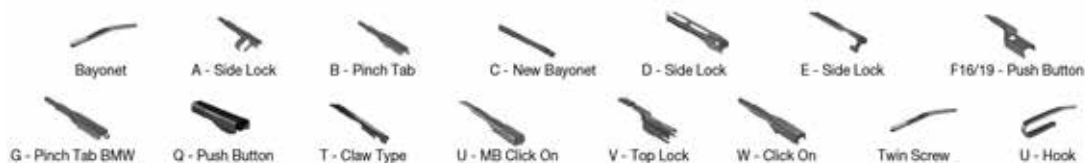

WIPER ARM TYPE		STANDARD	HYBRID	FLAT	REAR			
OPEL Continued										
CORSA F (19-) Continued										
	07/19-	F19- push button								DRD-011
CORSA F (P2JO) (19-)										
	03/23-	F19- push button						DF-033		DRD-011
		F19- push button								DRD-011
CROSSLAND X (17-)										
	03/17-	F16- push button						DF-073		DRD-003
		F16- push button								DRD-003
	06/18-	F16- push button						DF-073		
FRONTERA A (92-98)										
	05/93-08/98	U-hook		DM-048	DM-048	DUR-048L	DUR-048L			
		U-hook		DM-048	DM-048	DUR-048R	DUR-048R			
FRONTERA A (U92) (92-98)										
	03/92-10/98	U-hook		DM-048	DM-048	DUR-048L	DUR-048L			
		U-hook		DM-048	DM-048	DUR-048R	DUR-048R			
FRONTERA A Sport (U92) (92-98)										
	03/92-10/98	U-hook		DM-048	DM-048	DUR-048L	DUR-048L			
		U-hook		DM-048	DM-048	DUR-048R	DUR-048R			
FRONTERA B (98-04)										
	09/98-07/04	U-hook		DM-048	DM-048	DUR-048L	DUR-048L			DM-030
		U-hook		DM-048	DM-048	DUR-048R	DUR-048R			DM-030
GRANDLAND / GRANDLAND X (A18, P1UO) (17-)										
	06/17-07/21	F19- push button						DF-423		DRD-012
		F19- push button								DRD-012
GRANDLAND X (17-)										
	06/17-	F19- push button						DF-423		DRD-012
		F19- push button								DRD-012
INSIGNIA (B) (17-)										
	03/17-	U-hook				DUR-060L	DUR-050L			DF-330
	03/17-	U-hook				DUR-060L	DUR-050L			DRD-001
	03/17-	U-hook				DUR-060L	DUR-050L			DRD-001
	03/17-	U-hook				DUR-060R	DUR-050R			DF-330
	03/17-	U-hook				DUR-060R	DUR-050R			DRD-001
	03/17-	U-hook				DUR-060R	DUR-050R			DRD-001
INSIGNIA (A) (08-17)										
	07/08-03/17	U-hook				DUR-060L	DUR-045L			DF-309
	07/08-03/17	U-hook				DUR-060L	DUR-045L			DRD-004
	07/08-03/17	U-hook				DUR-060L	DUR-045L			
	07/08-03/17	U-hook				DUR-060R	DUR-045R			DF-309
	07/08-03/17	U-hook				DUR-060R	DUR-045R			DRD-004
	07/08-03/17	U-hook				DUR-060R	DUR-045R			
KADETT B (65-73)										
	09/65-08/73	U-hook		DM-040	DM-040	DU-040L	DU-040L			
		U-hook		DM-040	DM-040	DU-040R	DU-040R			
KADETT B Coupe (65-73)										
	09/65-08/73	U-hook		DM-040	DM-040	DU-040L	DU-040L			
		U-hook		DM-040	DM-040	DU-040R	DU-040R			
KADETT B Estate (65-73)										
	09/65-08/73	U-hook		DM-040	DM-040	DU-040L	DU-040L			
		U-hook		DM-040	DM-040	DU-040R	DU-040R			
KADETT C (73-79)										
	08/73-07/79	U-hook		DM-040	DM-040	DU-040L	DU-040L			
		U-hook		DM-040	DM-040	DU-040R	DU-040R			
	09/73-08/75	U-hook		DM-040	DM-040	DU-040L	DU-040L			
		U-hook		DM-040	DM-040	DU-040R	DU-040R			
KADETT C City (73-79)										
	08/73-07/79	U-hook		DM-040	DM-040	DU-040L	DU-040L			
		U-hook		DM-040	DM-040	DU-040R	DU-040R			
KADETT C Coupe (73-79)										
	08/73-07/79	U-hook		DM-040	DM-040	DU-040L	DU-040L