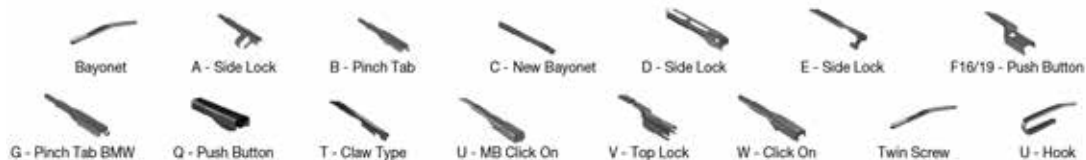

WIPER ARM TYPE		STANDARD		HYBRID		FLAT		REAR	
FIAT <i>Continued</i>											
REGATA (83-90) <i>Continued</i>											
	06/83-06/89	U-hook			DM-040	DM-040	DU-040R	DU-040R			DM-038
	09/83-08/86	U-hook			DM-040	DM-040	DU-040L	DU-040L			DM-038
		U-hook			DM-040	DM-040	DU-040R	DU-040R			DM-038
REGATA (138) (83-95)											
	09/83-12/90	U-hook			DM-040	DM-040	DU-040L	DU-040L			DM-038
		U-hook			DM-040	DM-040	DU-040R	DU-040R			DM-038
REGATA Weekend (138) (83-95)											
	01/84-12/90	U-hook			DM-040	DM-040	DU-040L	DU-040L			DM-038
		U-hook			DM-040	DM-040	DU-040R	DU-040R			DM-038
RITMO (78-88)											
	08/80-08/88	U-hook			DM-040	DM-040	DU-040L	DU-040L			DM-038
		U-hook			DM-040	DM-040	DU-040R	DU-040R			DM-038
RITMO (138) (78-88)											
	01/78-12/88	U-hook			DM-040	DM-040	DU-040L	DU-040L			DM-038
		U-hook			DM-040	DM-040	DU-040R	DU-040R			DM-038
RITMO Convertible (138) (79-89)											
	10/79-07/89	U-hook			DM-040	DM-040	DU-040L	DU-040L			DM-038
		U-hook			DM-040	DM-040	DU-040R	DU-040R			DM-038
SCUDO (220) (96-06)											
	02/96-12/06	U-hook		DMS-565	DM-065	DMC-550	DUR-065L	DUR-050L	DFR-010	DFR-004	
	02/96-12/06	U-hook		DMS-565	DM-065	DMC-550	DUR-065L	DUR-050L	DFR-010	DFR-004	
	02/96-12/06	U-hook		DMS-565	DM-065	DMC-550	DUR-065R	DUR-050R			
	02/96-12/06	U-hook		DMS-565	DM-065	DMC-550	DUR-065R	DUR-050R			
SCUDO (270) (07-)											
	01/07-03/16	U-hook				DMC-550			DFR-010	DFR-004	DRD-010
	01/07-03/16	U-hook				DMC-550			DFR-010	DFR-004	DRD-010
	01/07-03/16	U-hook				DMC-550			DFR-010	DFR-004	
	01/07-03/16	U-hook				DMC-550					DRD-010
	01/07-03/16	U-hook				DMC-550					DRD-010
	01/07-03/16	U-hook				DMC-550					DRD-010
SEDICI (06-14)											
	06/06-10/14	U-hook		DMS-565	DM-065	DM-035	DUR-065L	DU-035L			DRA-025
		U-hook		DMS-565	DM-065	DM-035	DUR-065R	DU-035R			DRA-025
SEICENTO / 600 (187) (97-10)											
	11/97-01/10	U-hook			DM-048	DM-048	DUR-048L	DUR-048L			DM-035
		U-hook			DM-048	DM-048	DUR-048R	DUR-048R			DM-035
SEICENTO / 600 Hatchback Van (287) (98-10)											
	01/98-01/10	U-hook			DM-048	DM-048	DUR-048L	DUR-048L			DM-035
		U-hook			DM-048	DM-048	DUR-048R	DUR-048R			DM-035
SEICENTO (98-10)											
	03/00-04/04	U-hook			DM-048	DM-048	DUR-048L	DUR-048L			DM-035
		U-hook			DM-048	DM-048	DUR-048R	DUR-048R			DM-035
SIENA (178_, 172_) (96-16)											
	07/98-10/13	U-hook		DMS-555	DM-055	DM-545	DUR-055L	DUR-045L	DFR-006	DFR-002	
		U-hook		DMS-555	DM-055	DM-545	DUR-055R	DUR-045R			
STILO (01-08)											
	10/01-03/06	U-hook		DMS-555	DM-055	DM-648	DUR-055L	DUR-048L	DFR-005	DFR-002	
		U-hook		DMS-555	DM-055	DM-648	DUR-055R	DUR-048R			
	06/02-03/06	U-hook		DMS-555	DM-055	DM-648	DUR-055L	DUR-048L	DFR-005	DFR-002	
		U-hook		DMS-555	DM-055	DM-648	DUR-055R	DUR-048R			
	01/04-03/06	U-hook		DMS-555	DM-055	DM-648	DUR-055L	DUR-048L	DFR-005	DFR-002	
		U-hook		DMS-555	DM-055	DM-648	DUR-055R	DUR-048R			
	01/04-08/08	U-hook									DRD-010
	04/06-12/07	U-hook							DF-006		
		U-hook							DF-027		
	04/06-08/08	U-hook							DF-006		
	04/06-08/08	U-hook							DF-006		
	04/06-08/08	U-hook							DF-027		
	04/06-08/08	U-hook							DF-027