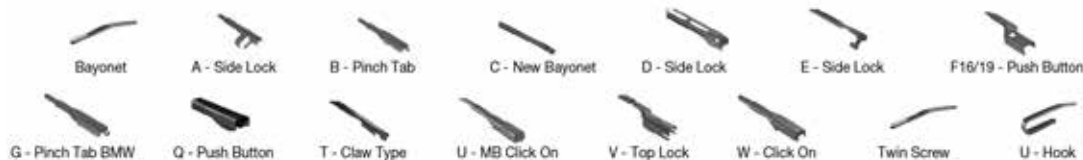

WIPER ARM TYPE		STANDARD			HYBRID		FLAT		REAR	
KIA Continued												
CEED (CD) (18-) Continued												
	01/21-	U-hook					DUR-065R	DU-040R				
CEED (06-12)												
	12/06-07/09	U-hook							DF-030			
	12/06-12/12	U-hook									DRD-020	
	07/07-07/09	U-hook							DF-030			
	07/07-12/12	U-hook									DRD-020	
	07/09-12/12	U-hook		DMS-560	DM-060	DM-545	DUR-060L	DUR-045L	DFR-009	DFR-002	DRD-020	
	07/09-12/12	U-hook		DMS-560	DM-060	DM-545	DUR-060L	DUR-045L	DFR-009	DFR-002		
	07/09-12/12	U-hook		DMS-560	DM-060	DM-545	DUR-060R	DUR-045R			DRD-020	
	07/09-12/12	U-hook		DMS-560	DM-060	DM-545	DUR-060R	DUR-045R				
	07/09-12/12	U-hook		DMS-560	DM-060	DM-545	DUR-060L	DUR-045L	DFR-009	DFR-002	DRD-020	
		U-hook		DMS-560	DM-060	DM-545	DUR-060R	DUR-045R			DRD-020	
CEED (JD) (12-18)												
	05/12-07/18	U-hook					DUR-065L	DU-035L				
		U-hook					DUR-065R	DU-035R				
CEED (12-)												
	05/12-07/18	U-hook					DUR-065L	DU-035L				
		U-hook					DUR-065R	DU-035R				
	01/13-07/18	U-hook					DUR-065L	DU-035L				
		U-hook					DUR-065R	DU-035R				
CEED Sportswagon (CD) (18-)												
	07/21-	U-hook					DUR-065L	DU-040L				
		U-hook					DUR-065R	DU-040R				
CEED Sportswagon (JD) (12-18)												
	09/12-07/18	U-hook					DUR-065L	DU-035L				
		U-hook					DUR-065R	DU-035R				
CERATO (18-)												
	02/18-	U-hook					DUR-065L	DU-040L				
		U-hook					DUR-065R	DU-040R				
CERATO (04-)												
	04/04-12/09	U-hook		DMS-560	DM-060	DM-040	DUR-060L	DU-040L				
		U-hook		DMS-560	DM-060	DM-040	DUR-060R	DU-040R				
	07/05-06/09	U-hook		DMS-560	DM-060	DM-040	DUR-060L	DU-040L				
		U-hook		DMS-560	DM-060	DM-040	DUR-060R	DU-040R				
CERATO (09-)												
	07/09-04/13	U-hook		DMS-560	DM-060	DM-048						
	10/09-04/13	U-hook		DMS-560	DM-060	DM-048						
CERATO I Hatchback (LD) (04-10)												
	03/04-06/08	U-hook		DMS-560	DM-060	DM-040	DUR-060L	DU-040L				
		U-hook		DMS-560	DM-060	DM-040	DUR-060R	DU-040R				
CERATO I Saloon (LD) (04-11)												
	04/04-12/09	U-hook		DMS-560	DM-060	DM-040	DUR-060L	DU-040L				
		U-hook		DMS-560	DM-060	DM-040	DUR-060R	DU-040R				
CERATO II Saloon (TD) (09-)												
	01/09-04/13	U-hook		DMS-560	DM-060	DM-048						
CERATO IV Hatchback (BD, BDM)												
	10/18-	U-hook					DUR-065L	DU-040L				
		U-hook					DUR-065R	DU-040R				
CERATO IV Saloon (BD, BDM) (18-)												
	02/18-	U-hook					DUR-065L	DU-040L				
		U-hook					DUR-065R	DU-040R				
CERATO KOUP II (TD) (09-)												
	01/09-04/13	U-hook		DMS-560	DM-060	DM-048						
CLARUS (K9A) (95-01)												
	07/96-11/01	U-hook			DM-053	DM-048	DUR-053L	DUR-048L				
		U-hook			DM-053	DM-048	DUR-050R	DUR-048R				
CLARUS Estate (GC) (98-)												
	05/98-	U-hook			DM-053	DM-048	DUR-053L	DUR-048L