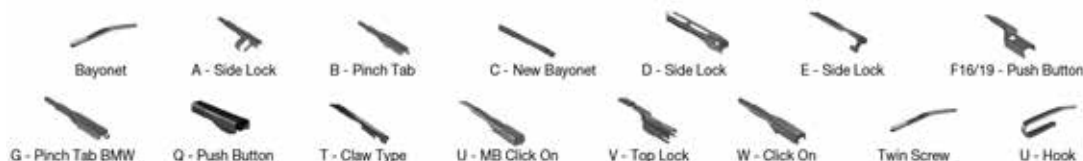

WIPER ARM TYPE	STANDARD		HYBRID		FLAT		REAR		
			+ Spoiler								
OPEL <i>Continued</i>											
MOKKA (12-) <i>Continued</i>											
	01/13-	F19- push button								DF-041	
	03/18-	F19- push button								DF-041	
MONTEREY A (M92) (91-98)											
	08/91-07/98	U-hook			DM-050	DM-050					DM-038 DU-035L
		U-hook			DM-050	DM-050					DM-038 DU-035R
MONTEREY B (M98) (98-99)											
	07/98-08/99	U-hook			DM-050	DM-050					DM-038 DU-035L
		U-hook			DM-050	DM-050					DM-038 DU-035R
MONZA A (22_) (78-86)											
	02/78-08/86	U-hook			DM-045	DM-045	DUR-045L	DUR-045L			DM-050 DUR-050L
		U-hook			DM-045	DM-045	DUR-045R	DUR-045R			DM-050 DUR-050R
MOVANO B (10-)											
	07/15-	U-hook		DMS-565	DM-065	DM-065	DUR-065L	DUR-065L	DFR-010	DFR-010	
		U-hook		DMS-565	DM-065	DM-065	DUR-065R	DUR-065R			
	11/16-	U-hook		DMS-565	DM-065	DM-065	DUR-065L	DUR-065L	DFR-010	DFR-010	
	11/16-	U-hook		DMS-565	DM-065	DM-065	DUR-065L	DUR-065L	DFR-010	DFR-010	
	11/16-	U-hook		DMS-565	DM-065	DM-065	DUR-065R	DUR-065R			
	11/16-	U-hook		DMS-565	DM-065	DM-065	DUR-065R	DUR-065R			
MOVANO B Bus (X62) (10-)											
	12/10-	U-hook		DMS-565	DM-065	DM-065	DUR-065L	DUR-065L	DFR-010	DFR-010	
		U-hook		DMS-565	DM-065	DM-065	DUR-065R	DUR-065R			
MOVANO B Platform/Chassis (X62) (10-)											
	05/10-	U-hook		DMS-565	DM-065	DM-065	DUR-065L	DUR-065L	DFR-010	DFR-010	
		U-hook		DMS-565	DM-065	DM-065	DUR-065R	DUR-065R			
MOVANO B Van (X62) (10-)											
	05/10-	U-hook		DMS-565	DM-065	DM-065	DUR-065L	DUR-065L	DFR-010	DFR-010	
		U-hook		DMS-565	DM-065	DM-065	DUR-065R	DUR-065R			
OMEGA A (86-94)											
	09/87-04/94	U-hook			DM-048	DM-048					DM-033
OMEGA A (V87) (86-94)											
	09/86-03/94	U-hook			DM-048	DM-048					
OMEGA A Estate (V87) (86-94)											
	09/86-04/94	U-hook			DM-048	DM-048					DM-033
OMEGA B (V94) (94-05)											
	03/94-07/03	U-hook		DMS-560	DM-060	DM-048					
OMEGA B Estate (V94) (94-03)											
	03/94-07/03	U-hook		DMS-560	DM-060	DM-048					DM-033
REKORD D (72-77)											
	01/72-08/77	U-hook			DM-048	DM-048	DUR-048L	DUR-048L			
		U-hook			DM-048	DM-048	DUR-048R	DUR-048R			
REKORD D Coupe (72-77)											
	01/72-08/77	U-hook			DM-048	DM-048	DUR-048L	DUR-048L			
		U-hook			DM-048	DM-048	DUR-048R	DUR-048R			
REKORD D Estate (72-77)											
	01/72-08/77	U-hook			DM-048	DM-048	DUR-048L	DUR-048L			DM-040 DU-040L
		U-hook			DM-048	DM-048	DUR-048R	DUR-048R			DM-040 DU-040R
REKORD E (17_, 11_, 14_, 16_, 18_, 19_) (77-86)											
	08/77-10/84	U-hook			DM-045	DM-045	DUR-045L	DUR-045L			
		U-hook			DM-045	DM-045	DUR-045R	DUR-045R			
	10/84-08/86	U-hook			DM-048	DM-048	DUR-048L	DUR-048L			
		U-hook			DM-048	DM-048	DUR-048R	DUR-048R			
REKORD E Estate (61_, 66_, 67_) (77-86)											
	08/77-10/84	U-hook			DM-045	DM-045	DUR-045L	DUR-045L			DM-040 DU-040R
		U-hook			DM-045	DM-045	DUR-045R	DUR-045R			DM-040 DU-040R
	10/84-08/86	U-hook			DM-048	DM-048	DUR-048L	DUR-048L			DM-040 DU-040R
		U-hook			DM-048	DM-048	DUR-048R	DUR-048R			DM-040 DU-040R
SENATOR A (78-87)											
	11/84-08/87	U-hook			DM-048	DM-048	DUR-048L	DUR-048L