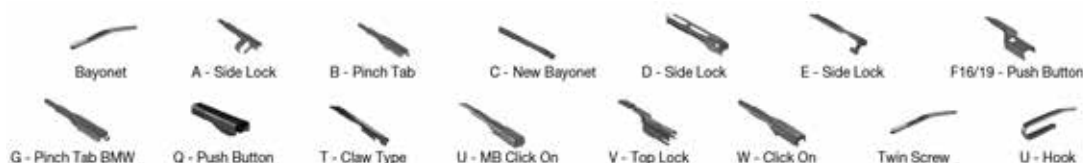

WIPER ARM TYPE	STANDARD		HYBRID		FLAT		REAR	
			+ Spoiler							
TOYOTA <i>Continued</i>										
LAND CRUISER / PRADO (J70) (84-06)										
	01/90-08/92	U-hook			DM-045	DM-045	DUR-045L	DUR-045L		
		U-hook			DM-045	DM-045	DUR-045R	DUR-045R		
LAND CRUISER / PRADO (J120) (02-10)										
	01/03-02/10	U-hook		DMS-555	DM-055	DM-053	DUR-055L	DUR-053L		DRB-040
		U-hook		DMS-555	DM-055	DM-053	DUR-055R	DUR-050R		DRB-040
LAND CRUISER / PRADO (J150) (10-)										
	08/09-	U-hook					DUR-065L	DUR-050L		DRB-030
		U-hook					DUR-065R	DUR-050R		DRB-030
LAND CRUISER 80 (_J8_) (90-01)										
	01/90-11/99	U-hook			DM-045	DM-045	DUR-045L	DUR-045L		DM-040
		U-hook			DM-045	DM-045	DUR-045R	DUR-045R		DU-040L
LAND CRUISER 90 (_J9_) (95-)										
	04/96-02/03	U-hook		DMS-548	DM-048	DM-045	DUR-048L	DUR-045L		DM-035
		U-hook		DMS-548	DM-048	DM-045	DUR-048R	DUR-045R		DU-035L
LAND CRUISER 100 (_J1_) (98-08)										
	01/98-07/08	U-hook		DMS-548	DM-048	DM-050	DUR-048L	DUR-050L		DM-040
		U-hook		DMS-548	DM-048	DM-050	DUR-048R	DUR-050R		DU-040L
LAND CRUISER 200 (_J2_) (07-)										
	08/07-	U-hook					DUR-060L	DUR-055L		DRB-030
		U-hook					DUR-060R	DUR-055R		DRB-030
LAND CRUISER (_J4_ , _J5_) (67-01)										
	08/67-11/01	Twin Screw								DR-335
		Twin Screw			DR-345	DR-345				DR-335
LAND CRUISER (J40) (69-86)										
	01/75-11/82	Twin Screw								DR-335
		Twin Screw			DR-345	DR-345				DR-335
LAND CRUISER (_J6_) (80-92)										
	08/80-12/92	U-hook								DR-335
		U-hook			DR-345	DR-345				DR-335
LAND CRUISER (_J7_) (84-)										
	11/84-	U-hook			DM-045	DM-045	DUR-045L	DUR-045L		DM-040
		U-hook			DM-045	DM-045	DUR-045R	DUR-045R		DU-040L
LAND CRUISER (J80) (90-98)										
	01/90-08/92	U-hook			DM-045	DM-045	DUR-045L	DUR-045L		DM-040
		U-hook			DM-045	DM-045	DUR-045R	DUR-045R		DU-040L
LAND CRUISER (J200) (07-)										
	08/07-	U-hook					DUR-060L	DUR-055L		DRB-030
		U-hook					DUR-060R	DUR-055R		DRB-030
LAND CRUISER Hardtop (_J7_) (84-01)										
	11/84-08/01	U-hook			DM-045	DM-045	DUR-045L	DUR-045L		
		U-hook			DM-045	DM-045	DUR-045R	DUR-045R		
LAND CRUISER Pickup (_J4_) (65-01)										
	01/65-11/01	Twin Screw								DR-335
		Twin Screw			DR-345	DR-345				DR-335
LAND CRUISER Pick-up (_J7_) (84-)										
	11/84-	U-hook			DM-045	DM-045	DUR-045L	DUR-045L		
		U-hook			DM-045	DM-045	DUR-045R	DUR-045R		
LAND CRUISER PRADO (_J12_) (02-10)										
	09/02-12/10	U-hook		DMS-555	DM-055	DM-053	DUR-055L	DUR-053L		DRB-040
		U-hook		DMS-555	DM-055	DM-053	DUR-055R	DUR-050R		DRB-040
LAND CRUISER PRADO (_J15_) (09-)										
	07/09-	U-hook					DUR-065L	DUR-050L		DRB-030
		U-hook					DUR-065R	DUR-050R		DRB-030
LITEACE (79-86)										
	10/82-09/85	U-hook			DM-040	DM-040	DU-040L	DU-040L		DM-038
		U-hook			DM-040	DM-040	DU-040R	DU-040R		DU-035L
LITEACE (84-92)										
	10/85-07/88	Twin Screw			DR-255	DR-235