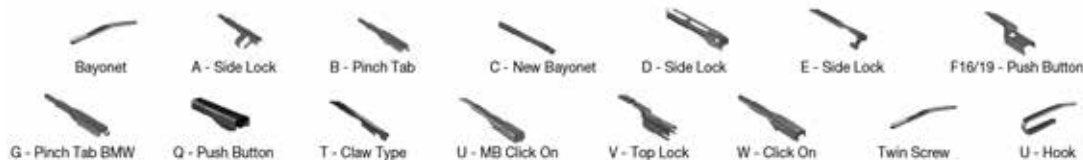

WIPER ARM TYPE		STANDARD		HYBRID		FLAT		REAR	
				+ Spoiler							
LANCIA											
A 112 (78-86)											
	03/78-12/86	U-hook			DM-033	DM-033	DU-035L	DU-035L			
		U-hook			DM-038	DM-038					
		U-hook			DM-033	DM-033	DU-035R	DU-035R			
		U-hook			DM-038	DM-038					
DEDRA (835) (89-99)											
	04/89-07/99	U-hook		DMS-553	DM-053	DM-048	DUR-053L	DUR-048L			
		U-hook		DMS-553	DM-053	DM-048	DUR-050R	DUR-048R			
DEDRA SW (835) (94-99)											
	07/94-07/99	U-hook		DMS-553	DM-053	DM-048	DUR-053L	DUR-048L			DM-040 DU-040L
		U-hook		DMS-553	DM-053	DM-048	DUR-050R	DUR-048R			DM-040 DU-040R
DELTA I (79-94)											
	06/91-01/94	U-hook			DM-045	DM-045	DUR-045L	DUR-045L			DM-045 DUR-045L
		U-hook			DM-045	DM-045	DUR-045R	DUR-045R			DM-045 DUR-045R
DELTA I (831) (79-94)											
	09/79-01/94	U-hook			DM-045	DM-045	DUR-045L	DUR-045L			DM-045 DUR-045L
		U-hook			DM-045	DM-045	DUR-045R	DUR-045R			DM-045 DUR-045R
DELTA II (836) (93-99)											
	06/93-08/99	U-hook			DM-053	DM-048	DUR-053L	DUR-048L			DM-053 DUR-053L
		U-hook			DM-053	DM-048	DUR-050R	DUR-048R			DM-053 DUR-050R
DELTA III (08-14)											
	08/08-08/14	F19- push button							DF-030		DRD-005
		F19- push button							DF-255		DRD-005
FLAVIA (12-14)											
	03/12-12/14	U-hook		DMS-560	DM-060	DM-553	DUR-060R	DUR-050R			
		U-hook		DMS-560	DM-060	DM-553	DUR-060L	DUR-053L			
KAPPA (838) (94-01)											
	08/94-10/01	U-hook			DM-060	DM-053		DUR-053L			
		U-hook			DM-060	DM-053		DUR-050R			
KAPPA Coupe (838) (96-01)											
	09/96-03/01	U-hook			DM-060	DM-053		DUR-053L			
		U-hook			DM-060	DM-053		DUR-050R			
KAPPA SW (838) (96-01)											
	07/96-10/01	U-hook			DM-060	DM-053		DUR-053L			
		U-hook			DM-060	DM-053		DUR-050R			
LYBRA (839) (99-05)											
	07/99-10/05	U-hook		DMS-555	DM-055	DM-653					
LYBRA SW (839) (99-05)											
	07/99-10/05	U-hook		DMS-555	DM-055	DM-653					
MUSA (04-12)											
	10/04-10/07	U-hook			DM-055						
PHEDRA (179) (02-10)											
	09/02-11/10	U-hook		DMS-565	DM-065	DMS-565	DUR-065L	DUR-065L			DRD-010
		U-hook				DM-065					
		U-hook		DMS-565	DM-065	DMS-565	DUR-065R	DUR-065R			DRD-010
		U-hook				DM-065					
THEMA (84-94)											
	06/87-07/94	U-hook			DM-050	DMC-550					DM-038 DU-035L
		U-hook			DM-050	DMC-550					DM-038 DU-035R
THEMA (834) (84-94)											
	11/84-07/94	U-hook			DM-050	DMC-550					DM-038 DU-035L
		U-hook			DM-050	DMC-550					DM-038 DU-035R
THEMA (11-14)											
	09/11-10/14	U-hook					DUR-060L	DUR-053L			
		U-hook					DUR-060R	DUR-050R			
THEMA SW (834) (87-94)											
	03/87-07/94	U-hook			DM-050	DMC-550					DM-038 DU-035L
		U-hook			DM-050	DMC-550					DM-038 DU-035R