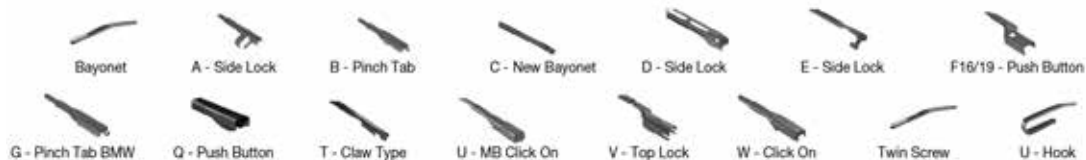

WIPER ARM TYPE	STANDARD			HYBRID		FLAT		REAR		
			+ Spoiler									
RENAULT <i>Continued</i>												
ESPACE V (15-)												
	10/16-	F19- push button							DF-075	DRD-012		
		F19- push button									DRD-012	
ESPACE V (JR_) (15-)												
	02/15-	F19- push button							DF-075	DRD-012		
		F19- push button									DRD-012	
EXPRESS (21-)												
	05/21-										DRD-005	
EXPRESS (95-99)												
	07/95-03/98										DRD-005	
EXPRESS Box Body/MPV (21-)												
	05/21-										DRD-005	
FLUENCE (10-)												
	02/10-	C- new bayonet							DF-017			
FLUENCE (L3_) (10-)												
	02/10-	C- new bayonet							DF-017			
Grand SCÉNIC II (04-09)												
	01/05-06/09	C- new bayonet							DF-113			
Grand SCÉNIC III (09-)												
	02/09-	C- new bayonet									DRD-011	
Grand SCÉNIC IV (16-)												
	09/16-	F19/16- push button							DF-047	DRD-003		
		F19/16- push button									DRD-003	
GRAND SCÉNIC IV (R9_) (16-)												
	11/16-	F19/16- push button							DF-047	DRD-003		
		F19/16- push button									DRD-003	
KADJAR (15-)												
	11/16-	U-hook					DUR-065L	DU-040L			DRD-003	
		U-hook					DUR-065R	DU-040R				
KADJAR (HA_, HL_) (15-)												
	06/15-	U-hook					DUR-065L	DU-040L			DRD-003	
		U-hook					DUR-065R	DU-040R				
KANGOO / GRAND KANGOO II (KW0/1_) (08-)												
	02/08-	U-hook		DMS-550	DM-050	DM-050	DUR-050L	DUR-050L	DF-029	DM-035		
		U-hook							DFR-004	DFR-004		
		U-hook		DMS-550	DM-050	DM-050	DUR-050R	DUR-050R			DM-035	
KANGOO (97-)												
	09/99-01/07	U-hook			DM-050	DM-050	DUR-050L	DUR-050L	DFR-004	DFR-004	DRC-004	
		U-hook			DM-050	DM-050	DUR-050R	DUR-050R			DRC-004	
	01/02-12/04	U-hook								DRC-004		
	01/02-12/04	U-hook								DRC-004		
		U-hook			DM-050	DM-050	DUR-050L	DUR-050L	DFR-004	DFR-004	DRC-004	
	01/02-01/07	U-hook			DM-050	DM-050	DUR-050R	DUR-050R		DRC-004		
KANGOO (KC0/1_) (97-)												
	08/97-12/04	U-hook			DM-050	DM-050	DUR-050L	DUR-050L	DFR-004	DFR-004	DRC-004	
		U-hook			DM-050	DM-050	DUR-050R	DUR-050R			DRC-004	
	08/97-12/07	U-hook								DRC-004		
	08/97-	U-hook			DM-050	DM-050	DUR-050L	DUR-050L	DFR-004	DFR-004		
		U-hook			DM-050	DM-050	DUR-050R	DUR-050R				
KANGOO (08-)												
	02/08-	U-hook		DMS-550	DM-050	DM-050	DUR-050L	DUR-050L	DF-029	DM-035		
		U-hook							DFR-004	DFR-004		
		U-hook		DMS-550	DM-050	DM-050	DUR-050R	DUR-050R			DM-035	
	12/08-	U-hook		DMS-550	DM-050	DM-050	DUR-050L	DUR-050L	DF-029	DM-035		
		U-hook							DFR-004	DFR-004		
		U-hook		DMS-550	DM-050	DM-050	DUR-050R	DUR-050R			DM-035	
KANGOO BE BOP (KW0/1_) (09-)												
	02/09-	U-hook		DMS-550	DM-050	DM-050	DUR-050L	DUR-050L	DF-029	DM-035		
		U-hook							DFR-004	DFR-004		
		U-hook		DMS-550	DM-050	DM-050	DUR-050R	DUR-050R			DM-035