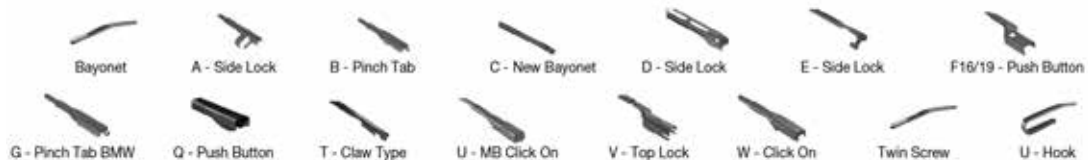

WIPER ARM TYPE	STANDARD		HYBRID		FLAT		REAR	
			+ Spoiler							
HYUNDAI <i>Continued</i>										
SONATA VI (YF) (09-15) <i>Continued</i>										
	09/10-12/15	U-hook					DUR-065R	DUR-045R		
STELLAR (83-91)										
	05/84-12/89	U-hook			DM-045	DM-045	DUR-045L	DUR-045L		
		U-hook			DM-045	DM-045	DUR-045R	DUR-045R		
STELLAR (F31, SF2) (83-91)										
	10/83-12/91	U-hook			DM-045	DM-045	DUR-045L	DUR-045L		
		U-hook			DM-045	DM-045	DUR-045R	DUR-045R		
TERRACAN (01-06)										
	06/01-10/03	U-hook		DMS-555	DM-055	DMC-550				DM-040
		U-hook		DMS-555	DM-055	DMC-550				DM-040
TERRACAN (HP) (01-08)										
	06/01-12/06	U-hook		DMS-555	DM-055	DMC-550				DM-040
		U-hook		DMS-555	DM-055	DMC-550				DM-040
TIBURON (06-08)										
	01/06-12/08	U-hook		DMS-555	DM-055	DM-045	DUR-055L	DUR-045L		DM-050
		U-hook		DMS-555	DM-055	DM-045	DUR-055R	DUR-045R		DM-050
TRAJET (00-08)										
	03/00-07/08	U-hook			DM-065	DM-055	DUR-065L	DUR-055L		DM-040
		U-hook			DM-065	DM-055	DUR-065R	DUR-055R		DM-040
TUCSON (20-)										
	11/20-									DRD-006
TUCSON (NX4E, NX4A) (20-)										
	10/20-									DRD-006
TUCSON (04-10)										
	06/04-11/10	U-hook		DMS-560	DM-060	DM-040	DUR-060L	DU-040L		
		U-hook		DMS-560	DM-060	DM-040	DUR-060R	DU-040R		
TUCSON (JM) (04-)										
	08/04-	U-hook		DMS-560	DM-060	DM-040	DUR-060L	DU-040L		
		U-hook		DMS-560	DM-060	DM-040	DUR-060R	DU-040R		
TUCSON (TL, TLE) (15-20)										
	06/15-12/20	U-hook			DM-065	DM-040	DUR-065L	DU-040L		DRB-035
		U-hook						DUR-065R	DU-040R	
TUCSON (15-)										
	06/15-12/20	U-hook			DM-065	DM-040	DUR-065L	DU-040L		DRB-035
		U-hook						DUR-065R	DU-040R	
VELOSTER (11-17)										
	03/11-12/17	U-hook					DUR-065L	DU-040L		
		U-hook						DUR-065R	DU-040R	
VELOSTER (FS) (11-17)										
	06/11-12/17	U-hook					DUR-065L	DU-040L		
		U-hook						DUR-065R	DU-040R	
XG (XG) (98-05)										
	12/98-12/05	U-hook			DM-055	DM-050	DUR-055L	DUR-050L		
		U-hook			DM-055	DM-050	DUR-055R	DUR-050R		
INFINITI										
EX (07-)										
	09/07-	U-hook					DUR-060L	DUR-045L	DFR-009	DFR-002
		U-hook					DUR-060R	DUR-045R		
FX (02-08)										
	01/03-12/08	U-hook		DMS-555	DM-055	DM-050	DUR-055L	DUR-050L		DRA-035
		U-hook		DMS-555	DM-055	DM-050	DUR-055R	DUR-050R		DRA-035
FX (08-)										
	07/08-	U-hook								DRA-035
G (02-07)										
	08/02-	U-hook		DMS-565	DM-065	DM-043	DUR-060L	DUR-043L		
		U-hook		DMS-565	DM-065	DM-043	DUR-060R	DUR-043R		
	09/02-06/07	U-hook		DMS-565	DM-065	DM-043	DUR-060L	DUR-043L		
		U-hook		DMS-565	DM-065	DM-043	DUR-060R	DUR-043R