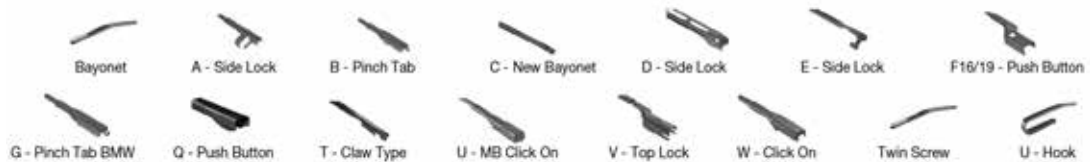

# Wiper Blades

Application Tables – Left Hand Drive Right Hand Drive

		WIPER ARM TYPE		STANDARD			HYBRID		FLAT		REAR	
<b>ZAZ</b> <i>Continued</i>												
<b>SENS (TF_) (04-)</b>												
	10/04-	U-hook		DMS-548	DM-048	DM-048	DUR-048L	DUR-048L				
		U-hook		DMS-548	DM-048	DM-048	DUR-048R	DUR-048R				