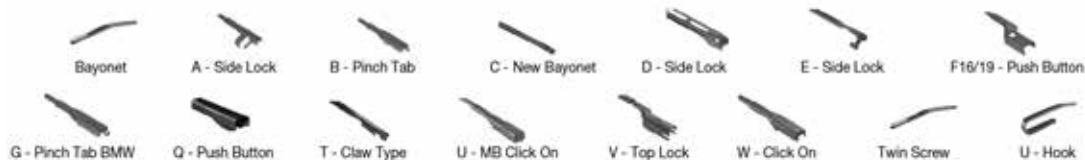

WIPER ARM TYPE	STANDARD		HYBRID		FLAT		REAR		
			+ Spoiler								
MAZDA <i>Continued</i>											
E Bus (SG) (95-99) <i>Continued</i>											
	06/95-09/99	U-hook			DM-040	DM-040	DU-040R	DU-040R		DM-038	DU-035R
E Bus (SG) (99-01)											
	09/99-10/01	U-hook			DM-040	DM-040	DU-040L	DU-040L		DM-038	DU-035L
		U-hook			DM-040	DM-040	DU-040R	DU-040R		DM-038	DU-035R
E Platform/Chassis (SD1) (83-99)											
	01/83-07/99	U-hook			DM-040	DM-040	DU-040L	DU-040L			
		U-hook			DM-040	DM-040	DU-040R	DU-040R			
E Platform/Chassis (SD1, SL) (99-06)											
	09/99-09/04	U-hook			DM-040	DM-040	DU-040L	DU-040L			
		U-hook			DM-040	DM-040	DU-040R	DU-040R			
E Van (78-84)											
	08/80-06/84	U-hook			DM-035	DM-035	DU-035L	DU-035L		DM-035	DU-035L
		U-hook			DM-035	DM-035	DU-035R	DU-035R		DM-035	DU-035R
E Van (SR2) (83-04)											
	01/84-12/03	U-hook			DM-040	DM-040	DU-040L	DU-040L		DM-038	DU-035L
		U-hook			DM-040	DM-040	DU-040R	DU-040R		DM-038	DU-035R
E Van (SG) (99-06)											
	02/03-12/06	U-hook			DM-040	DM-040	DU-040L	DU-040L		DM-038	DU-035L
		U-hook			DM-040	DM-040	DU-040R	DU-040R		DM-038	DU-035R
E-SERIE (SR) (83-04)											
	10/89-05/94	U-hook			DM-040	DM-040	DU-040L	DU-040L		DM-038	DU-035L
		U-hook			DM-040	DM-040	DU-040R	DU-040R		DM-038	DU-035R
E-SERIE (SG) (95-06)											
	06/95-10/01	U-hook			DM-040	DM-040	DU-040L	DU-040L		DM-038	DU-035L
		U-hook			DM-040	DM-040	DU-040R	DU-040R		DM-038	DU-035R
MPV I (88-99)											
	09/88-09/99	U-hook			DM-055	DM-050	DUR-055L	DUR-050L		DM-043	DUR-043L
		U-hook			DM-055	DM-050	DUR-055R	DUR-050R		DM-043	DUR-043R
MPV II (LW) (99-06)											
	09/99-12/06	U-hook			DM-060	DM-060				DM-040	DU-040L
		U-hook			DM-060	DM-060				DM-040	DU-040R
MX-3 (91-98)											
	07/91-09/98	U-hook			DM-053	DM-045	DUR-053L	DUR-045L		DM-053	DUR-053L
		U-hook			DM-053	DM-045	DUR-050R	DUR-045R		DM-053	DUR-050R
MX-3 (EC) (91-98)											
	05/91-09/98	U-hook			DM-053	DM-045	DUR-053L	DUR-045L		DM-053	DUR-053L
		U-hook			DM-053	DM-045	DUR-050R	DUR-045R		DM-053	DUR-050R
MX-5 I (NA) (89-98)											
	09/89-12/93	U-hook			DM-045		DUR-045L	DUR-045L			
		U-hook			DM-045		DUR-045R	DUR-045R			
MX-5 I (NA) (90-98)											
	05/90-04/98	U-hook			DM-045		DUR-045L	DUR-045L			
		U-hook			DM-045		DUR-045R	DUR-045R			
MX-5 II (NB) (98-05)											
	01/98-10/05	U-hook			DM-045	DM-045	DUR-045L	DUR-045L			
		U-hook			DM-045	DM-045	DUR-045R	DUR-045R			
MX-5 III (NC) (05-14)											
	03/05-12/14	U-hook			DM-045	DM-045	DUR-045L	DUR-045L			
		U-hook			DM-045	DM-045	DUR-045R	DUR-045R			
MX-5 IV (ND) (15-)											
	06/15-	U-hook					DUR-045L	DUR-045L			
		U-hook					DUR-045R	DUR-045R			
MX-6 (GE) (91-97)											
	02/92-09/97	U-hook			DM-050	DM-050	DUR-050L	DUR-050L			
		U-hook			DM-050	DM-050	DUR-050R	DUR-050R			
PREMACY (CP) (99-05)											
	07/99-03/05	U-hook			DM-060	DM-040	DU-040L	DU-040L		DM-035	DU-035L
		U-hook			DM-060	DM-040	DU-040R	DU-040R		DM-035	DU-035R