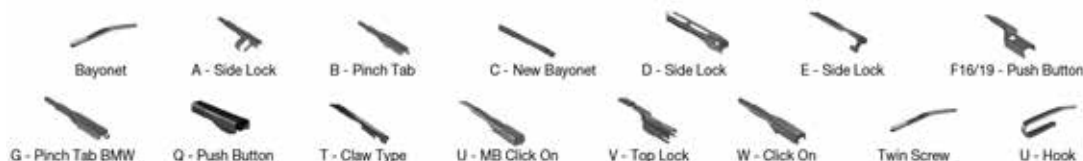

WIPER ARM TYPE		STANDARD	HYBRID	FLAT	REAR				
LANCIA <i>Continued</i>											
THESIS (841_) (02-09)											
	07/02-07/09	U-hook		DM-065	DM-553						
VOYAGER (11-14)											
	09/11-12/14	U-hook		DMS-565	DM-065	DM-050	DUR-065L	DUR-050L		DM-040	DU-040L
		U-hook		DMS-565	DM-065	DM-050	DUR-065R	DUR-050R		DM-040	DU-040R
Y (840_) (95-03)											
	11/95-09/03	U-hook		DMS-560	DM-060	DM-040		DU-040L			
		U-hook		DMS-560	DM-060	DM-040		DU-040R			
Y10 (156_) (85-95)											
	03/85-12/95	U-hook			DM-045		DUR-045L			DM-033	
		U-hook			DM-045		DUR-045R			DM-033	
YPSILON (843_) (03-11)											
	10/03-12/11	U-hook		DMS-560	DM-060	DM-040	DUR-060L	DU-040L	DFR-009	DFR-001	
		U-hook		DMS-560	DM-060	DM-040	DUR-060R	DU-040R			
YPSILON (312/846) (11-)											
	05/11-	F19- push button							DF-092		
ZETA (95-02)											
	04/01-10/03	U-hook		DMS-565	DM-065	DMC-550				DM-040	DU-040L
		U-hook		DMS-565	DM-065	DMC-550				DM-040	DU-040R
ZETA (22_) (95-03)											
	05/95-09/02	U-hook		DMS-565	DM-065	DMC-550				DM-040	DU-040L
		U-hook		DMS-565	DM-065	DMC-550				DM-040	DU-040R
LAND ROVER											
90 / 110 / 127 (83-90)											
	09/83-09/90	U-hook			DM-035	DM-035	DU-035L	DU-035L			DM-030
		U-hook			DM-035	DM-035	DU-035R	DU-035R			DM-030
DEFENDER (19-)											
	09/19-	F16- push button							DF-414	DF-320	
		F16- push button							DF-209	DF-320	
	02/20-	F16- push button							DF-414		DF-320
		F16- push button							DF-209		DF-320
DEFENDER (90-16)											
	08/90-02/16	U-hook			DM-030	DM-030					DM-033
	08/90-05/16	U-hook			DM-030	DM-030					DM-033
	05/07-02/16	U-hook			DM-030	DM-030					DM-033
DEFENDER Station Wagon (L663) (19-)											
	05/22-	F16- push button							DF-414	DF-320	
		F16- push button							DF-209	DF-320	
DISCOVERY I (89-98)											
	11/89-06/94	U-hook			DM-045	DM-045	DUR-045L	DUR-045L			DM-033
		U-hook			DM-045	DM-045	DUR-045R	DUR-045R			DM-033
	07/94-10/98	U-hook			DM-045	DM-045	DUR-045L	DUR-045L			DM-035
		U-hook			DM-045	DM-045	DUR-045R	DUR-045R			DM-035
DISCOVERY I (LJ) (89-98)											
	06/89-06/94	U-hook			DM-045	DM-045	DUR-045L	DUR-045L			DM-033
		U-hook			DM-045	DM-045	DUR-045R	DUR-045R			DM-033
	07/94-12/98	U-hook			DM-045	DM-045	DUR-045L	DUR-045L			DM-035
		U-hook			DM-045	DM-045	DUR-045R	DUR-045R			DM-035
DISCOVERY II (L318) (98-04)											
	11/98-06/04	U-hook								DM-035	DU-035L
		U-hook								DM-035	DU-035R
DISCOVERY III (04-09)											
	09/04-08/09	U-hook		DMS-555	DM-055	DM-050	DUR-055L	DUR-050L	DFR-006	DFR-006	DM-040
		U-hook		DMS-555	DM-055	DM-050	DUR-055R	DUR-050R			DM-040
DISCOVERY III (L319) (04-09)											
	07/04-09/09	U-hook		DMS-555	DM-055	DM-050	DUR-055L	DUR-050L	DFR-006	DFR-006	DM-040
		U-hook		DMS-555	DM-055	DM-050	DUR-055R	DUR-050R			DM-040