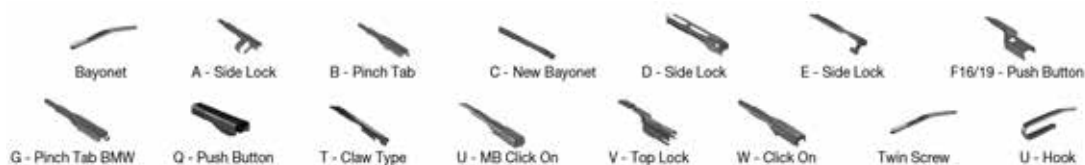

WIPER ARM TYPE	STANDARD		HYBRID		FLAT		REAR	
			+ Spoiler							
FIAT <i>Continued</i>										
ULYSSE (179_) (02-11)										
	08/02-06/11	U-hook		DMS-565	DM-065	DMS-565	DUR-065L	DUR-065L		DRD-010
		U-hook				DM-065				
		U-hook		DMS-565	DM-065	DMS-565	DUR-065R	DUR-065R		DRD-010
		U-hook				DM-065				
UNO (146) (83-00)										
	01/83-08/89	U-hook				DM-045		DUR-045L		DM-033
		U-hook				DM-045		DUR-045R		DM-033
	02/88-08/89	U-hook				DM-045		DUR-045L		DM-033
		U-hook				DM-045		DUR-045R		DM-033
	09/89-07/96	U-hook				DM-045		DUR-045L		
		U-hook				DM-045		DUR-045R		
	09/89-06/06	U-hook				DM-045		DUR-045L		
		U-hook				DM-045		DUR-045R		
X 1/9 (128_) (72-89)										
	05/73-12/89	U-hook				DM-038	DM-038	DU-035L	DU-035L	
		U-hook				DM-038	DM-038	DU-035R	DU-035R	
FORD										
B-MAX (12-)										
	08/12-	B- pinch tab							DF-091	
	02/16-	B- pinch tab							DF-091	
B-MAX (JK) (12-)										
	10/12-	B- pinch tab							DF-091	
B-MAX Van (JK) (12-)										
	10/12-	B- pinch tab							DF-091	
CAPRI I (ECJ) (68-74)										
	12/68-02/74	U-hook				DM-038	DM-038	DU-035L	DU-035L	
		U-hook				DM-038	DM-038	DU-035R	DU-035R	
CAPRI II (GECF) (74-77)										
	02/74-12/77	U-hook				DM-038	DM-038	DU-035L	DU-035L	
		U-hook				DM-038	DM-038	DU-035R	DU-035R	
CAPRI III (GECF) (78-87)										
	01/78-04/87	U-hook				DM-038	DM-038	DU-035L	DU-035L	DM-045
		U-hook				DM-038	DM-038	DU-035R	DU-035R	DM-045
C-MAX (DM2) (07-10)										
	02/07-09/10	A- side lock							DF-022	
C-MAX II (DXA/CB7, DXA/CEU) (10-19)										
	04/10-06/19	B- pinch tab							DF-071	DRD-004
		B- pinch tab								DRD-004
C-MAX II (10-)										
	10/10-06/19	B- pinch tab							DF-071	DRD-004
		B- pinch tab								DRD-004
	01/13-06/19	B- pinch tab							DF-071	DRD-004
		B- pinch tab								DRD-004
C-MAX II Van (10-19)										
	12/10-06/19	B- pinch tab							DF-071	DRD-004
		B- pinch tab								DRD-004
COUGAR (EC_) (98-01)										
	08/98-12/01	U-hook		DMS-555	DM-055	DM-048	DUR-055L	DUR-048L		
		U-hook		DMS-555	DM-055	DM-048	DUR-055R	DUR-048R		
COURIER (98-11)										
	06/99-12/11	U-hook		DMS-548	DM-048	DM-048	DUR-048L	DUR-048L		
		U-hook		DMS-548	DM-048	DM-048	DUR-048R	DUR-048R		
ECONOVAN (KBA, KCA) (86-92)										
	03/86-03/92	U-hook				DM-040	DM-040	DU-040L	DU-040L	DM-038
		U-hook				DM-040	DM-040	DU-040R	DU-040R	DM-038
ECONOVAN Van (KAA) (85-92)										
	03/86-03/92	U-hook				DM-040	DM-040	DU-040L	DU-040L	DM-038
		U-hook				DM-040	DM-040	DU-040R	DU-040R	DM-038