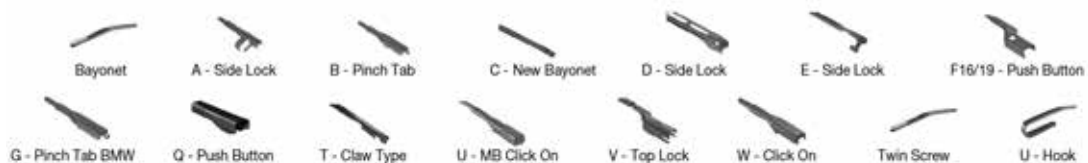

WIPER ARM TYPE		STANDARD			HYBRID		FLAT		REAR	
AUDI <i>Continued</i>												
A1 (8X) (10-18) <i>Continued</i>												
	11/11-04/15	F16- push button								DF-245	DF-314	
A1 Allstreet (GBH) (19-)												
	07/22-	F16- push button								DF-016		
											DF-326	
											DF-326	
A1 Citycarver (GBH) (19-)												
	07/19-06/22	F16- push button								DF-016		
											DF-326	
											DF-326	
A2 (8Z0) (00-05)												
	02/00-08/05	A- side lock								DF-097		
A3 (8Y) (20-)												
	11/19-										DF-326	
A3 (8L1) (96-06)												
	09/96-05/03	U-hook		DMS-553	DM-553	DM-648	DUR-055L	DUR-045L	DFR-005	DFR-002	DM-038	DU-035L
		U-hook		DMS-553	DM-553	DM-648	DUR-055R	DUR-045R			DM-038	DU-035R
A3 (8P1) (03-13)												
	05/03-10/04	B- pinch tab								DF-103		
	11/04-08/12	B- pinch tab								DF-011		
A3 (8V1, 8VK) (12-20)												
	04/12-10/20	F16- push button								DF-016	DF-321	
		F16- push button									DF-321	
A3 (8V) (12-)												
	05/14-10/20	F16- push button								DF-016		
	05/16-10/20	F16- push button								DF-016	DF-321	
		F16- push button									DF-321	
A3 Convertible (8P7) (08-13)												
	04/08-05/13	B- pinch tab								DF-011		
A3 Convertible (8V7) (13-)												
	05/14-10/20	F16- push button								DF-016		
A3 Convertible (8V7, 8VE) (13-)												
	10/13-10/20	F16- push button								DF-016		
A3 Limousine (8VS, 8VM) (13-)												
	05/13-10/20	F16- push button								DF-016		
A3 Sportback (8YA) (19-)												
	07/21-										DF-326	
A3 Sportback (8PA) (04-15)												
	09/04-10/04	B- pinch tab								DF-103		
	11/04-03/13	B- pinch tab								DF-011		
A3 Sportback (8VA, 8VF) (12-)												
	09/12-10/20	F16- push button								DF-016	DF-321	
		F16- push button									DF-321	
A4 (8D, B5) (94-01)												
	07/95-11/00	U-hook		DMS-553	DM-553	DM-653	DUR-053L	DUR-050L	DFR-005	DFR-004		
		U-hook		DMS-553	DM-553	DM-653	DUR-050R	DUR-050R				
	07/95-09/01	U-hook		DMS-553	DM-553	DM-653	DUR-053L	DUR-050L	DFR-005	DFR-004	DM-038	DU-035L
		U-hook		DMS-553	DM-553	DM-653	DUR-050R	DUR-050R			DM-038	DU-035R
A4 (8K, B8) (07-15)												
	11/07-12/15	F16- push button								DF-007	DF-316	
	11/07-12/15	F16- push button								DF-007		
	11/07-12/15	F16- push button								DF-260	DF-316	
	11/07-12/15	F16- push button								DF-260		
A4 (8W, B9) (15-)												
	05/15-	F16- push button								DF-007		
		F16- push button								DF-260		
	08/15-	F16- push button								DF-007	DF-325	
		F16- push button								DF-260	DF-325