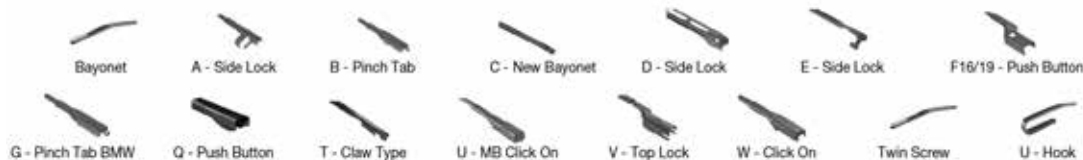

WIPER ARM TYPE	STANDARD		HYBRID		FLAT		REAR		
			+ Spoiler								
TOYOTA <i>Continued</i>											
CAMRY Estate (_V2_) (86-93)											
	11/86-06/91	U-hook			DR-250						
		U-hook				DR-345					
CAMRY Estate (_V1_) (91-97)											
	06/91-12/96	U-hook			DM-053	DM-048	DUR-053L	DUR-048L		DM-030	
		U-hook			DM-053	DM-048	DUR-050R	DUR-048R		DM-030	
CAMRY Liftback (_V1_) (82-88)											
	04/83-10/86	U-hook			DR-250					DR-345	
		U-hook				DR-345				DR-345	
CAMRY Saloon (_V1_) (82-88)											
	02/83-07/88	U-hook			DR-250					DR-345	
		U-hook				DR-345				DR-345	
CAMRY Saloon (_V3_) (01-06)											
	09/01-11/06	U-hook		DMS-560	DM-060	DM-048	DUR-060L	DUR-048L			
		U-hook		DMS-560	DM-060	DM-048	DUR-060R	DUR-048R			
CAMRY Saloon (_V4_) (06-14)											
	01/06-12/11	U-hook			DM-060	DM-050	DUR-060L	DUR-050L	DFR-009	DFR-004	
		U-hook			DM-060	DM-050	DUR-060R	DUR-050R	DFR-009	DFR-004	
CAMRY Saloon (_V5_) (11-)											
	09/11-	U-hook					DUR-065L	DUR-045L	DFR-010	DFR-002	
		U-hook					DUR-065R	DUR-045R			
CARINA (73-83)											
	08/77-07/81	Twin Screw								DR-343	
		Twin Screw			DR-348	DR-348					DR-343
CARINA E (92-97)											
	10/94-09/97	U-hook			DM-053	DM-045	DUR-053L	DUR-045L		DM-050	
		U-hook			DM-053	DM-045	DUR-053L	DUR-045L		DM-050	
	10/94-09/97	U-hook			DM-053	DM-045	DUR-053L	DUR-045L		DM-050	
		U-hook			DM-053	DM-045	DUR-050R	DUR-045R		DM-050	
	10/94-09/97	U-hook			DM-053	DM-045	DUR-050R	DUR-045R		DM-050	
		U-hook			DM-053	DM-045	DUR-050R	DUR-045R		DM-050	
CARINA E VI (_T19_) (92-97)											
	04/92-09/97	U-hook			DM-053	DM-045	DUR-053L	DUR-045L		DM-050	
		U-hook			DM-053	DM-045	DUR-050R	DUR-045R		DM-050	
CARINA E VI Saloon (_T19_) (92-97)											
	04/92-09/97	U-hook			DM-053	DM-045	DUR-053L	DUR-045L		DM-050	
		U-hook			DM-053	DM-045	DUR-050R	DUR-045R		DM-050	
CARINA E VI Sportswagon (_T19_) (92-97)											
	04/92-09/97	U-hook			DM-053	DM-045	DUR-053L	DUR-045L		DM-050	
		U-hook			DM-053	DM-045	DUR-050R	DUR-045R		DM-050	
CARINA I (TA1_) (70-78)											
	12/70-03/78	Twin Screw								DR-343	
		Twin Screw			DR-348	DR-348					DR-343
CARINA II (TA4_, TA6_) (73-83)											
	01/78-09/83	Twin Screw								DR-343	
		Twin Screw			DR-348	DR-348					DR-343
CARINA II (83-92)											
	12/87-03/92	Twin Screw			DR-250					DR-345	
		Twin Screw				DR-345				DR-345	
CARINA III Estate (_A6_) (81-83)											
	03/81-09/83	Twin Screw								DR-343	
		Twin Screw			DR-348	DR-348					DR-343
CARINA IV (_T15_) (83-88)											
	10/83-11/87	Twin Screw			DR-345	DR-345					
	11/87-05/88	Twin Screw			DR-250					DR-345	
		Twin Screw				DR-345				DR-345	
CARINA IV Saloon (_T15_) (83-88)											
	10/83-11/87	Twin Screw			DR-345	DR-345					
	11/87-05/88	Twin Screw			DR-250						
		Twin Screw				DR-345