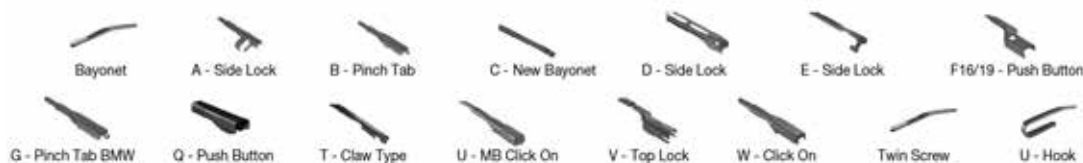

WIPER ARM TYPE	STANDARD		HYBRID		FLAT		REAR	
			+ Spoiler							
VAUXHALL <i>Continued</i>										
CORSAVAN Mk I (B) Hatchback Van (S93) (94-00)										
	01/94-09/00	U-hook			DM-045	DM-045	DUR-045L	DUR-045L		DM-033
		U-hook			DM-045	DM-045	DUR-045R	DUR-045R		DM-033
CORSAVAN Mk II (C) Hatchback Van (X01) (00-06)										
	09/00-06/06	U-hook			DM-050	DM-045	DUR-050L	DUR-045L		DRC-004
		U-hook			DM-050	DM-045	DUR-050R	DUR-045R		DRC-004
CORSAVAN Mk III (D) Hatchback Van (S07) (06-)										
	07/06-	B- pinch tab								DRD-004
CORSAVAN Mk IV (E) Hatchback Van (X15) (14-)										
	10/14-	B- pinch tab								DRD-011
CROSSLAND X (17-)										
	03/17-	F16- push button							DF-210	
FRONTERA II (B) (98-04)										
	09/00-10/04	U-hook			DM-048	DM-048	DUR-048L	DUR-048L		DM-030
		U-hook			DM-048	DM-048	DUR-048R	DUR-048R		DM-030
FRONTERA Mk I (A) (U92) (91-98)										
	09/91-10/98	U-hook			DM-048	DM-048	DUR-048L	DUR-048L		
		U-hook			DM-048	DM-048	DUR-048R	DUR-048R		
FRONTERA Mk I (A) Sport (U92) (92-98)										
	03/92-10/98	U-hook			DM-048	DM-048	DUR-048L	DUR-048L		
		U-hook			DM-048	DM-048	DUR-048R	DUR-048R		
FRONTERA Mk II (B) (U99) (98-04)										
	10/98-10/04	U-hook			DM-048	DM-048	DUR-048L	DUR-048L		DM-030
		U-hook			DM-048	DM-048	DUR-048R	DUR-048R		DM-030
GRANDLAND X (17-)										
	06/17-	F19- push button							DF-212	
INSIGNIA I (A) (08-17)										
	07/08-05/17	U-hook					DUR-060L	DUR-045L		DF-309
		U-hook					DUR-060L	DUR-045L		DRD-004
	07/08-05/17	U-hook					DUR-060R	DUR-045R		DF-309
		U-hook					DUR-060R	DUR-045R		DRD-004
	07/08-05/17	U-hook					DUR-060R	DUR-045R		
INSIGNIA II (B) (17-)										
	03/17-	U-hook								DF-330
	03/17-	U-hook								DRD-001
	03/17-	U-hook					DUR-060R	DUR-050R		DF-330
	03/17-	U-hook					DUR-060R	DUR-050R		DRD-001
MERIVA A (X03) (03-10)										
	01/03-06/10	U-hook		DMS-560	DM-060	DM-055	DUR-060L	DUR-055R	DFR-009	DFR-007
		U-hook		DMS-560	DM-060	DM-055	DUR-060R	DUR-055L		
MERIVA I (A) (03-10)										
	04/05-06/10	U-hook		DMS-560	DM-060	DM-055	DUR-060L	DUR-055R	DFR-009	DFR-007
		U-hook		DMS-560	DM-060	DM-055	DUR-060R	DUR-055L		
MERIVA Mk II (B) (S10) (10-)										
	06/10-05/17	F19- push button							DF-211	
MOKKA / MOKKA X (J13) (12-)										
	06/12-	F19- push button							DF-214	
MOKKA (20-)										
	06/20-									DRD-004
MOKKA (12-)										
	06/16-	F19- push button							DF-214	
MONTEREY (M92) (91-98)										
	09/91-07/98	U-hook			DM-050	DM-050				DM-038
		U-hook			DM-050	DM-050				DM-038
										DU-035L
										DU-035R
MONTEREY Mk II (M98) (98-99)										
	07/98-08/99	U-hook			DM-050	DM-050				DM-038
		U-hook			DM-050	DM-050				DM-038
										DU-035L
										DU-035R
MOVANO II (B) (10-)										
	05/10-	U-hook		DMS-565	DM-065	DM-065	DUR-065L	DUR-065L	DFR-010	DFR-010