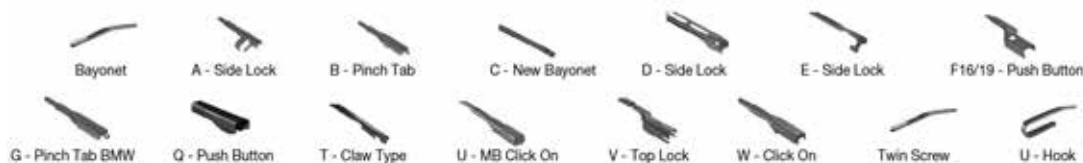

WIPER ARM TYPE		STANDARD	HYBRID	FLAT	REAR				
				STANDARD	HYBRID	FLAT	REAR				
PEUGEOT <i>Continued</i>											
BOXER (94-02)											
	03/94-04/02	U-hook		DMS-555	DM-055	DM-055					
BOXER (02-)											
	12/01-06/06	U-hook		DMS-555	DM-055	DMC-550	DUR-055L	DUR-050L			
	12/01-06/06	U-hook		DMS-555	DM-055	DMC-550	DUR-055L	DUR-050L			
	12/01-06/06	U-hook		DMS-555	DM-055	DMC-550	DUR-055R	DUR-050R			
	12/01-06/06	U-hook		DMS-555	DM-055	DMC-550	DUR-055R	DUR-050R			
	12/01-	U-hook		DMS-555	DM-055	DMC-550	DUR-055L	DUR-050L			
		U-hook		DMS-555	DM-055	DMC-550	DUR-055R	DUR-050R			
	09/05-09/09	F19- push button							DF-028		
BOXER (06-)											
	03/11-	F19- push button							DF-028		
	07/15-	F19- push button							DF-028		
	07/15-	F19- push button							DF-028		
BOXER Bus (230P) (94-02)											
	03/94-04/02	U-hook		DMS-555	DM-055	DM-055					
BOXER Bus (244, Z_) (01-)											
	12/01-06/06	U-hook		DMS-555	DM-055	DMC-550	DUR-055L	DUR-050L			
		U-hook		DMS-555	DM-055	DMC-550	DUR-055R	DUR-050R			
BOXER Bus (05-)											
	04/06-	F19- push button							DF-028		
BOXER Platform/Chassis (ZCT_) (94-02)											
	03/94-04/02	U-hook		DMS-555	DM-055	DM-055					
BOXER Platform/Chassis (244) (01-)											
	12/01-06/06	U-hook		DMS-555	DM-055	DMC-550	DUR-055L	DUR-050L			
		U-hook		DMS-555	DM-055	DMC-550	DUR-055R	DUR-050R			
BOXER Platform/Chassis (06-)											
	04/06-	F19- push button							DF-028		
BOXER Van (230L) (94-05)											
	03/94-09/09	U-hook		DMS-555	DM-055	DM-055					
BOXER Van (244) (01-)											
	12/01-09/09	U-hook		DMS-555	DM-055	DMC-550	DUR-055L	DUR-050L			
		U-hook		DMS-555	DM-055	DMC-550	DUR-055R	DUR-050R			
BOXER Van (06-)											
	04/06-	F19- push button							DF-028		
EXPERT (96-06)											
	02/96-10/06	U-hook		DMS-565	DM-065	DMC-550	DUR-065L	DUR-050L	DFR-010	DFR-004	
		U-hook		DMS-565	DM-065	DMC-550	DUR-065R	DUR-050R			
	02/96-12/06	U-hook		DMS-565	DM-065	DMC-550	DUR-065L	DUR-050L	DFR-010	DFR-004	
	02/96-12/06	U-hook		DMS-565	DM-065	DMC-550	DUR-065L	DUR-050L	DFR-010	DFR-004	
	02/96-12/06	U-hook		DMS-565	DM-065	DMC-550	DUR-065R	DUR-050R			
	02/96-12/06	U-hook		DMS-565	DM-065	DMC-550	DUR-065R	DUR-050R			
EXPERT (07-)											
	01/07-	U-hook				DMC-550			DFR-010	DFR-004	
		U-hook				DMC-550					
EXPERT (16-)											
	04/16-	C- new bayonet									DRD-004
	04/16-	C- new bayonet							DF-408		
		C- new bayonet							DF-205		
EXPERT Platform/Chassis (07-)											
	01/07-	U-hook				DMC-550			DFR-010	DFR-004	
		U-hook				DMC-550					
EXPERT TEPEE (VF3X_) (07-)											
	01/07-	U-hook				DMC-550			DFR-010	DFR-004	DRD-010
		U-hook				DMC-550					DRD-010
EXPERT Van (VF3A_, VF3U_, VF3X_) (07-)											
	01/07-	U-hook				DMC-550			DFR-010	DFR-004	DRD-010
		U-hook				DMC-550					DRD-010