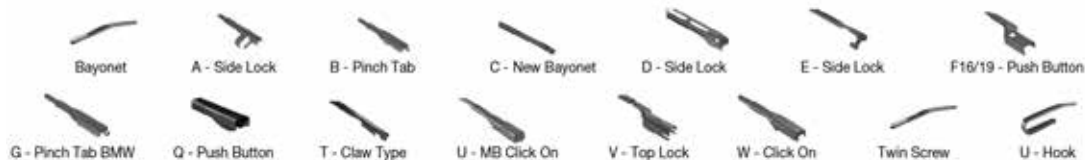

WIPER ARM TYPE		STANDARD		HYBRID		FLAT		REAR		
				+ Spoiler								
MITSUBISHI <i>Continued</i>												
PAJERO CLASSIC (V2_W, V6_W, V7_W) (01-)												
	07/01-	U-hook			DM-050	DM-050	DUR-050L	DUR-050L			DM-040	DU-040L
		U-hook			DM-050	DM-050	DUR-050R	DUR-050R			DM-040	DU-040R
PAJERO I (82-91)												
	01/83-02/91	U-hook			DM-040	DM-040	DU-040L	DU-040L			DR-238	
		U-hook			DM-040	DM-040	DU-040R	DU-040R			DR-238	
PAJERO I (L04_G, L14_G) (82-91)												
	12/82-12/91	U-hook			DM-040	DM-040	DU-040L	DU-040L			DR-238	
		U-hook			DM-040	DM-040	DU-040R	DU-040R			DR-238	
PAJERO I Canvas Top (L04_G) (82-90)												
	12/82-11/90	U-hook			DM-040	DM-040	DU-040L	DU-040L				
		U-hook			DM-040	DM-040	DU-040R	DU-040R				
PAJERO II (V3_W, V2_W, V4_W, V5_W)												
	12/90-11/99	U-hook			DM-048	DM-048	DUR-048L	DUR-048L			DM-038	DU-035L
		U-hook			DM-048	DM-048	DUR-048R	DUR-048R			DM-038	DU-035R
PAJERO II (90-00)												
	03/91-04/00	U-hook			DM-048	DM-048	DUR-048L	DUR-048L				
		U-hook			DM-048	DM-048	DUR-048R	DUR-048R				
	11/93-04/00	U-hook			DM-048	DM-048	DUR-048L	DUR-048L			DM-038	DU-035L
		U-hook			DM-048	DM-048	DUR-048R	DUR-048R			DM-038	DU-035R
PAJERO II Canvas Top (V2_W, V4_W) (90-00)												
	12/90-04/00	U-hook			DM-048	DM-048	DUR-048L	DUR-048L				
		U-hook			DM-048	DM-048	DUR-048R	DUR-048R				
PAJERO III (V7_W, V6_W) (99-07)												
	04/00-01/07	U-hook			DM-050	DM-050	DUR-050L	DUR-050L			DM-040	DU-040L
		U-hook			DM-050	DM-050	DUR-050R	DUR-050R			DM-040	DU-040R
PAJERO III (00-07)												
	04/00-12/06	U-hook			DM-050	DM-050	DUR-050L	DUR-050L				
		U-hook			DM-050	DM-050	DUR-050R	DUR-050R				
	07/01-09/07	U-hook			DM-050	DM-050	DUR-050L	DUR-050L			DM-040	DU-040L
		U-hook			DM-050	DM-050	DUR-050R	DUR-050R			DM-040	DU-040R
PAJERO III Canvas Top (V6_W, V7_W) (00-06)												
	04/00-12/06	U-hook			DM-050	DM-050	DUR-050L	DUR-050L				
		U-hook			DM-050	DM-050	DUR-050R	DUR-050R				
PAJERO IV (06-)												
	02/07-07/09	U-hook		DMS-555	DM-055	DM-050	DUR-055L	DUR-050L	DFR-006	DFR-004	DRA-035	
		U-hook		DMS-555	DM-055	DM-050	DUR-055R	DUR-050R	DFR-006	DFR-004	DRA-035	
	02/07-07/09	U-hook		DMS-555	DM-055	DM-050	DUR-055L	DUR-050L	DFR-006	DFR-004	DRA-035	
		U-hook		DMS-555	DM-055	DM-050	DUR-055R	DUR-050R	DFR-006	DFR-004	DRA-035	
	07/09-	U-hook		DMS-555	DM-055	DM-050	DUR-055L	DUR-050L	DFR-006	DFR-004	DRA-030	
		U-hook		DMS-555	DM-055	DM-050	DUR-055R	DUR-050R	DFR-006	DFR-004	DRA-030	
	07/09-	U-hook		DMS-555	DM-055	DM-050	DUR-055L	DUR-050L	DFR-006	DFR-004	DRA-030	
		U-hook		DMS-555	DM-055	DM-050	DUR-055R	DUR-050R	DFR-006	DFR-004	DRA-030	
PAJERO IV (V8_W, V9_W) (06-)												
	10/06-07/09	U-hook		DMS-555	DM-055	DM-050	DUR-055L	DUR-050L	DFR-006	DFR-004	DRA-035	
		U-hook		DMS-555	DM-055	DM-050	DUR-055R	DUR-050R	DFR-006	DFR-004	DRA-035	
	07/09-	U-hook		DMS-555	DM-055	DM-050	DUR-055L	DUR-050L	DFR-006	DFR-004	DRA-030	
		U-hook		DMS-555	DM-055	DM-050	DUR-055R	DUR-050R	DFR-006	DFR-004	DRA-030	
PAJERO IV Van (V9_, V8_, V8_V) (06-)												
	11/06-07/09	U-hook		DMS-555	DM-055	DM-050	DUR-055L	DUR-050L	DFR-006	DFR-004	DRA-035	
		U-hook		DMS-555	DM-055	DM-050	DUR-055R	DUR-050R	DFR-006	DFR-004	DRA-035	
	07/09-	U-hook		DMS-555	DM-055	DM-050	DUR-055L	DUR-050L	DFR-006	DFR-004	DRA-030	
		U-hook		DMS-555	DM-055	DM-050	DUR-055R	DUR-050R	DFR-006	DFR-004	DRA-030	
PAJERO Pinin (99-07)												
	10/02-06/07	U-hook			DM-045	DM-048	DUR-045L	DUR-048L			DM-040	DU-040L
		U-hook			DM-045	DM-048	DUR-045R	DUR-048R			DM-040	DU-040R
PAJERO PININ I (H6_W, H7_W) (99-07)												
	03/99-06/07	U-hook			DM-045	DM-048	DUR-045L	DUR-048L			DM-040	DU-040L
		U-hook			DM-045	DM-048	DUR-045R	DUR-048R			DM-040	DU-040R