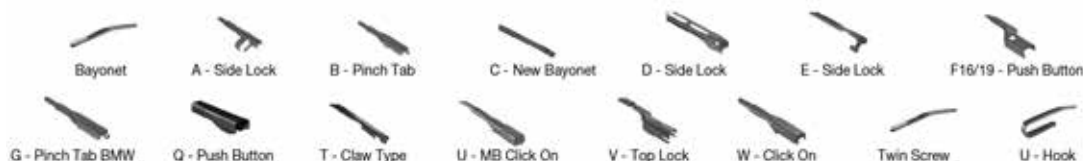

WIPER ARM TYPE		STANDARD	HYBRID	FLAT	REAR				
VW Continued											
TRANSPORTER V (7H, 7E, 7J) (03-15) Continued											
	11/03-08/15	U-hook									DF-302
	11/03-08/15	U-hook									DF-302
	05/13-08/15	U-hook								DF-052	
	05/13-08/15	U-hook								DF-052	
	05/13-08/15	U-hook								DF-052	
TRANSPORTER VI (SF, SG) (15-)											
	08/15-	F16- push button								DF-052	DF-317
	08/15-	F16- push button								DF-052	DF-317
	08/15-	F19/16- push button								DF-052	DF-317
	08/15-	F16- push button									DF-317
	08/15-	F16- push button									DF-317
	08/15-	F19/16- push button									DF-317
T-ROC (A11) (17-)											
	07/17-	F16- push button								DF-077	
T-ROC Convertible (AC7) (19-)											
	12/19-									DF-077	
UP! (12, BL) (11-)											
	08/11-	F16- push button								DF-013	DF-313
		F16- push button								DF-245	DF-313
	12/14-08/20	F19/16- push button								DF-013	DF-313
		F19/16- push button								DF-245	DF-313
VENTO (1H2) (91-98)											
	11/91-09/98	U-hook		DMS-553	DM-553	DM-648	DUR-053L	DUR-048L	DFR-005	DFR-002	
		U-hook		DMS-553	DM-553	DM-648	DUR-050R	DUR-048R			
YUGO											
311 / 313 (83-91)											
	04/83-07/88	U-hook			DM-040	DM-040	DU-040L	DU-040L			
		U-hook			DM-040	DM-040	DU-040R	DU-040R			
511 / 513 (83-91)											
	09/83-07/88	U-hook			DM-040	DM-040	DU-040L	DU-040L			
		U-hook			DM-040	DM-040	DU-040R	DU-040R			
513 (83-91)											
	07/88-06/90	U-hook			DM-040	DM-040	DU-040L	DU-040L			
		U-hook			DM-040	DM-040	DU-040R	DU-040R			
ZASTAVA											
KORAL (02-08)											
	10/02-11/08	U-hook			DM-040	DM-040					
SKALA (80-10)											
	02/80-11/10	U-hook			DM-040	DM-040					
YUGO (80-95)											
	04/80-06/95	U-hook			DM-035	DM-035					
		U-hook				DM-040	DM-040				
ZAZ											
CHANCE (09-14)											
	01/09-03/14	U-hook		DMS-548	DM-048	DM-048	DUR-048L	DUR-048L			
		U-hook		DMS-548	DM-048	DM-048	DUR-048R	DUR-048R			
LANOS Hatchback (TA_, TF_) (04-17)											
	10/04-02/17	U-hook		DMS-548	DM-048	DM-048	DUR-048L	DUR-048L			DM-048
		U-hook		DMS-548	DM-048	DM-048	DUR-048R	DUR-048R			DM-048
LANOS PICK-UP (04-)											
	10/04-	U-hook		DMS-548	DM-048	DM-048	DUR-048L	DUR-048L			
		U-hook		DMS-548	DM-048	DM-048	DUR-048R	DUR-048R			
LANOS Saloon (TA_, TF_) (04-17)											
	10/04-02/17	U-hook		DMS-548	DM-048	DM-048	DUR-048L	DUR-048L			
		U-hook		DMS-548	DM-048	DM-048	DUR-048R	DUR-048R			
SENS (04-)											
	03/07-	U-hook		DMS-548	DM-048	DM-048	DUR-048L	DUR-048L			
		U-hook		DMS-548	DM-048	DM-048	DUR-048R	DUR-048R