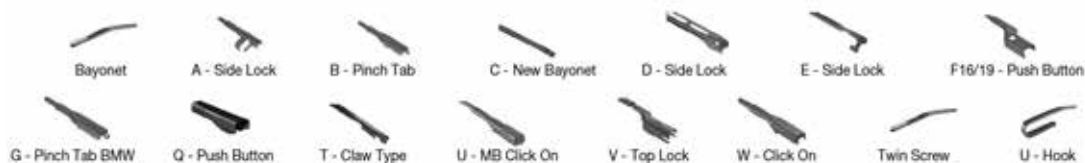

WIPER ARM TYPE	STANDARD		HYBRID		FLAT		REAR			
			+ Spoiler									
SUZUKI <i>Continued</i>												
KIZASHI (10-)												
	01/14-12/14	U-hook					DUR-060L	DUR-050L				
		U-hook					DUR-060R	DUR-050R				
KIZASHI (FR) (10-)												
	10/10-	U-hook					DUR-060L	DUR-050L				
		U-hook					DUR-060R	DUR-050R				
LIANA (01-07)												
	07/01-03/04	U-hook			DM-055	DM-045	DUR-055L	DUR-045L			DM-030	DU-035L
		U-hook			DM-055	DM-045	DUR-055R	DUR-045R			DM-030	DU-035R
	07/01-12/07	U-hook									DRD-014	
		U-hook										
	03/02-12/07	U-hook			DM-055	DM-045	DUR-055L	DUR-045L				
		U-hook			DM-055	DM-045	DUR-055R	DUR-045R				
	04/04-12/07	U-hook			DM-055	DM-045	DUR-055L	DUR-045L			DRA-030	
		U-hook			DM-055	DM-045	DUR-055L	DUR-045L			DRA-030	
		U-hook									DRD-014	
		U-hook			DM-055	DM-045	DUR-055R	DUR-045R			DRA-030	
LIANA (ER, RH_) (01-)												
	10/01-	U-hook			DM-055	DM-045	DUR-055L	DUR-045L				
		U-hook			DM-055	DM-045	DUR-055R	DUR-045R				
LIANA Hatchback (01-)												
	04/04-11/07	U-hook			DM-055	DM-045	DUR-055L	DUR-045L			DRA-030	
		U-hook									DRD-014	
		U-hook			DM-055	DM-045	DUR-055R	DUR-045R			DRA-030	
		U-hook									DRD-014	
LJ 80 (77-84)												
	01/80-01/84	U-hook			DM-033	DM-033						
SAMURAI (88-04)												
	09/84-12/95	U-hook			DM-030	DM-030						
SAMURAI Closed Off-Road Vehicle (SJ_) (84-04)												
	11/88-12/04	U-hook			DM-030	DM-030						
SJ410 (79-91)												
	09/81-12/88	U-hook			DM-030	DM-030						
SJ410 Cabrio (OS) (81-91)												
	09/81-07/91	U-hook			DM-030	DM-030						
SJ413 (OS) (84-91)												
	09/84-08/90	U-hook			DM-030	DM-030						
SPLASH (08-)												
	04/08-	U-hook		DMS-555	DM-055	DM-040	DUR-055L	DU-040L			DRA-025	
		U-hook		DMS-555	DM-055	DM-040	DUR-055R	DU-040R			DRA-025	
SPLASH (EX) (08-)												
	01/08-	U-hook		DMS-555	DM-055	DM-040	DUR-055L	DU-040L			DRA-025	
		U-hook		DMS-555	DM-055	DM-040	DUR-055R	DU-040R			DRA-025	
SUPER CARRY Bus (ED) (85-99)												
	10/85-03/99	U-hook			DM-038	DM-038	DU-035L	DU-035L				
		U-hook			DM-038	DM-038	DU-035R	DU-035R				
SWACE (20-)												
	10/20-	U-hook					DU-070L	DU-035L			DRD-014	
		U-hook					DU-070R	DU-035R			DRD-014	
SWACE (AMZ_) (20-)												
	03/23-	U-hook					DU-070L	DU-035L			DRD-014	
		U-hook					DU-070R	DU-035R			DRD-014	
SWIFT Convertible (SF413) (91-96)												
	09/91-10/96	U-hook			DM-050	DM-045	DUR-050L	DUR-045L			DM-038	DU-035L
		U-hook			DM-050	DM-045	DUR-050R	DUR-045R			DM-038	DU-035R
SWIFT I (AA) (83-89)												
	10/83-12/89	Twin Screw			DR-243	DR-243						
		Twin Screw			DR-343	DR-343