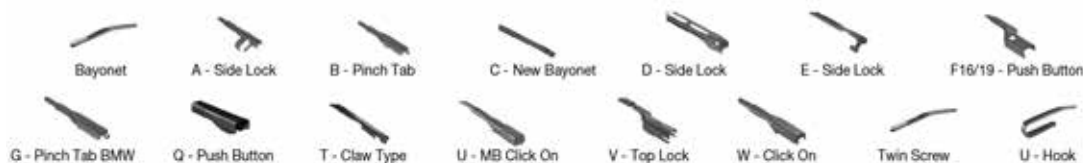

WIPER ARM TYPE		STANDARD	HYBRID	FLAT	REAR				
				+							
				Spoiler							
SUZUKI <i>Continued</i>											
ALTO VII (09-) Continued											
	01/09-	U-hook			DM-053	DM-035	DUR-050R	DU-035R			
BALENO (EG) (95-09)											
	07/95-05/02	U-hook			DM-050		DUR-050L	DUR-045L			
		U-hook			DM-050		DUR-050R	DUR-045R			
BALENO (16-)											
	02/16-	U-hook									DRD-014
BALENO (FW, EW) (16-)											
	02/16-	U-hook									DRD-014
BALENO Estate (EG) (95-05)											
	08/96-05/02	U-hook			DM-050		DUR-050L	DUR-045L			DM-030
		U-hook			DM-050		DUR-050R	DUR-045R			DM-030
BALENO Hatchback (EG) (95-02)											
	07/95-05/02	U-hook			DM-050		DUR-050L	DUR-045L			DM-040
		U-hook			DM-050		DUR-050R	DUR-045R			DM-040
CAPPUCINO (92-98)											
	02/92-08/98	U-hook			DM-045	DM-040	DUR-045L	DU-040L			
		U-hook			DM-045	DM-040	DUR-045R	DU-040R			
CARRY Van (0S) (79-85)											
	11/80-10/85	Twin Screw			DR-243	DR-243					
		Twin Screw			DR-343	DR-343					
CARRY Van (FD) (99-)											
	03/00-	U-hook			DM-040	DM-040	DU-040L	DU-040L			
		U-hook			DM-040	DM-040	DU-040R	DU-040R			
CELERIO (LF) (14-)											
	03/14-	U-hook		DMS-553	DM-053	DM-035					DRD-014
Grand VITARA I (98-06)											
	03/98-08/06	U-hook			DM-048	DM-048	DUR-048L	DUR-048L			DM-038
		U-hook			DM-048	DM-048	DUR-048R	DUR-048R			DM-038
GRAND VITARA I (FT, HT) (98-08)											
	09/03-09/05	U-hook			DM-048	DM-048	DUR-048L	DUR-048L			DM-038
		U-hook			DM-048	DM-048	DUR-048R	DUR-048R			DM-038
Grand VITARA II (05-)											
	04/05-	U-hook		DMS-548	DM-048	DM-048	DUR-048L	DUR-048L	DFR-003	DFR-003	DRB-030
		U-hook		DMS-548	DM-048	DM-048	DUR-048R	DUR-048R			DRB-030
GRAND VITARA II (JT, TE, TD) (05-)											
	05/05-	U-hook		DMS-548	DM-048	DM-048	DUR-048L	DUR-048L	DFR-003	DFR-003	DRB-030
		U-hook		DMS-548	DM-048	DM-048	DUR-048R	DUR-048R			DRB-030
Grand VITARA XL-7 II (05-09)											
	09/06-12/09										DRD-014
IGNIS (16-)											
	10/16-	U-hook					DUR-053L	DUR-048L			
IGNIS I (00-05)											
	10/00-12/05	U-hook		DMS-548	DM-048		DUR-048L	DUR-045L			DM-030
		U-hook		DMS-548	DM-048		DUR-048R	DUR-045R			DM-030
IGNIS II (MH) (03-)											
	09/03-	U-hook		DMS-548	DM-048		DUR-048L	DUR-045L			DM-030
		U-hook		DMS-548	DM-048		DUR-048R	DUR-045R			DM-030
IGNIS III (MF, FF) (16-)											
	07/17-	U-hook					DUR-053L	DUR-048L			
JIMNY (18-)											
	07/18-	U-hook			DM-040	DM-040					
JIMNY (98-)											
	05/01-	U-hook			DM-045	DM-040	DUR-045L	DU-040L			DM-030
		U-hook			DM-045	DM-040	DUR-045R	DU-040R			DM-030
JIMNY Closed Off-Road Vehicle (A6G) (18-)											
	07/18-	U-hook			DM-040	DM-040					
JIMNY Closed Off-Road Vehicle (SN) (98-)											
	09/98-	U-hook			DM-045	DM-040	DUR-045L	DU-040L			DM-030
		U-hook			DM-045	DM-040	DUR-045R	DU-040R			DM-030