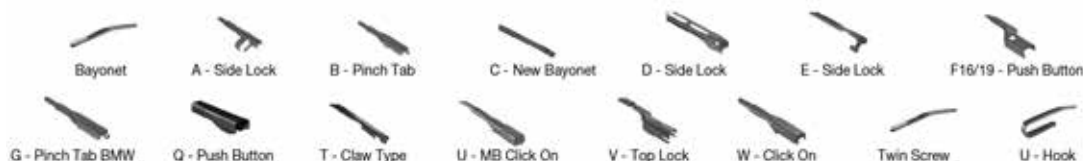

WIPER ARM TYPE		STANDARD		HYBRID		FLAT		REAR	
JAGUAR <i>Continued</i>											
XF II (X260) (15-)											
	05/15-	F19- push button								DF-423	
		F19- push button								DF-212	
XJ (68-93)											
	09/68-02/93	U-hook			DM-040	DM-040	DU-040L	DU-040L			
		U-hook			DM-040	DM-040	DU-040R	DU-040R			
XJ (86-94)											
	09/89-02/93	U-hook			DM-040	DM-040	DU-040L	DU-040L			
		U-hook			DM-040	DM-040	DU-040R	DU-040R			
XJ (XJ40, XJ81) (86-95)											
	10/86-11/94	U-hook			DM-553						
XJ (94-97)											
	11/94-07/97	U-hook			DM-553						
XJ (X300, X330) (94-99)											
	09/94-09/97	U-hook			DM-553						
XJ (X308) (96-03)											
	07/97-05/03	U-hook			DM-553						
XJ (97-03)											
	09/96-06/03	U-hook			DM-553						
XK 8 Convertible (X100) (96-06)											
	03/96-12/06	U-hook			DM-553	DM-553					
XK 8 Coupe (X100) (96-06)											
	03/96-07/05	U-hook			DM-553	DM-553					
XK (06-14)											
	09/07-07/14	U-hook					DUR-055L		DFR-006	DFR-005	
		U-hook					DUR-055R	DUR-053L			
		U-hook						DUR-055R			
	02/08-07/14	U-hook					DUR-055L		DFR-006	DFR-005	
		U-hook					DUR-055R	DUR-053L			
		U-hook						DUR-055R			
XK II Convertible (X150) (06-14)											
	03/06-07/14	U-hook					DUR-055L		DFR-006	DFR-005	
		U-hook					DUR-055R	DUR-053L			
		U-hook						DUR-055R			
XK II Coupe (X150) (06-14)											
	03/06-07/14	U-hook					DUR-055L		DFR-006	DFR-005	
		U-hook					DUR-055R	DUR-053L			
		U-hook						DUR-055R			
X-TYPE I (X400) (01-09)											
	03/01-11/09	U-hook		DMS-555	DM-055	DM-048	DUR-055L	DUR-048L	DFR-006	DFR-003	
		U-hook		DMS-555	DM-055	DM-048	DUR-055R	DUR-048R			
X-TYPE I Estate (X400) (03-09)											
	11/03-12/09	U-hook		DMS-555	DM-055	DM-048	DUR-055L	DUR-048L	DFR-006	DFR-003	
		U-hook		DMS-555	DM-055	DM-048	DUR-055R	DUR-048R			
JEEP											
CHEROKEE / LIBERTY (KJ) (01-08)											
	09/01-01/08	U-hook		DMS-548	DM-048	DM-048	DUR-048L	DUR-048L			DM-030
		U-hook		DMS-548	DM-048	DM-048	DUR-048R	DUR-048R			DM-030
CHEROKEE / LIBERTY (KK) (08-)											
	01/08-	U-hook		DMS-548	DM-048	DM-048	DUR-048L	DUR-048L			
		U-hook		DMS-548	DM-048	DM-048	DUR-048R	DUR-048R			
CHEROKEE (XJ) (83-01)											
	10/83-09/01	U-hook			DM-045	DM-045	DUR-045L	DUR-045L			DM-033
		U-hook			DM-045	DM-045	DUR-045R	DUR-045R			DM-033
CHEROKEE (XJ) (84-01)											
	10/84-09/01	U-hook			DM-045	DM-045	DUR-045L	DUR-045L			DM-033
		U-hook			DM-045	DM-045	DUR-045R	DUR-045R			DM-033
CHEROKEE (KL) (13-)											
	11/13-	U-hook					DUR-065L	DUR-045L			DRD-008
		U-hook					DUR-065R	DUR-045R			DRD-008