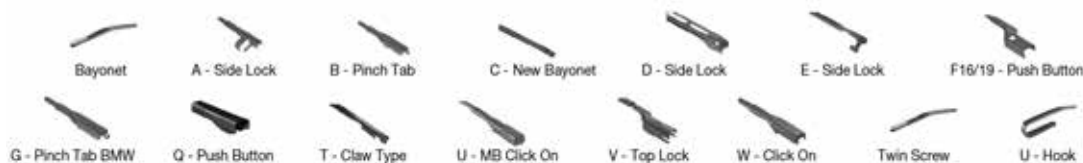

WIPER ARM TYPE	STANDARD		HYBRID		FLAT		REAR		
			+ Spoiler								
FSO Continued											
LANOS Hatchback (04-08)											
	05/04-10/08	U-hook		DMS-548	DM-048	DM-048	DUR-048L	DUR-048L		DM-048	DUR-048L
		U-hook		DMS-548	DM-048	DM-048	DUR-048R	DUR-048R		DM-048	DUR-048R
LANOS Saloon (04-08)											
	05/04-10/08	U-hook		DMS-548	DM-048	DM-048	DUR-048L	DUR-048L			
		U-hook		DMS-548	DM-048	DM-048	DUR-048R	DUR-048R			
POLONEZ I (77-91)											
	10/77-12/91	U-hook			DM-040	DM-040	DU-040L	DU-040L			
		U-hook			DM-040	DM-040	DU-040R	DU-040R			
POLONEZ II (88-92)											
	08/88-08/92	U-hook			DM-040	DM-040	DU-040L	DU-040L			
		U-hook			DM-040	DM-040	DU-040R	DU-040R			
POLONEZ III (92-02)											
	09/92-03/02	U-hook			DM-040	DM-040	DU-040L	DU-040L			
		U-hook			DM-040	DM-040	DU-040R	DU-040R			
POLONEZ III (92-05)											
	09/92-03/02	U-hook			DM-040	DM-040	DU-040L	DU-040L			
		U-hook			DM-040	DM-040	DU-040R	DU-040R			
POLONEZ III Saloon (92-02)											
	09/92-03/02	U-hook			DM-040	DM-040	DU-040L	DU-040L			
		U-hook			DM-040	DM-040	DU-040R	DU-040R			
POLONEZ Pickup (94-98)											
	04/94-09/98	U-hook			DM-040	DM-040	DU-040L	DU-040L			
		U-hook			DM-040	DM-040	DU-040R	DU-040R			
GAZ											
GAZELLE (2705, 3221, 3302) (93-02)											
	10/93-12/02	U-hook			DM-050	DM-050	DUR-050L	DUR-050L			
		U-hook			DM-050	DM-050	DUR-050L	DUR-050L			
	10/93-12/02	U-hook			DM-050	DM-050	DUR-050R	DUR-050R			
		U-hook			DM-050	DM-050	DUR-050R	DUR-050R			
	10/93-12/02	U-hook			DM-050	DM-050	DUR-050R	DUR-050R			
		U-hook			DM-050	DM-050	DUR-050R	DUR-050R			
GAZELLE (03-13)											
	01/02-	U-hook			DM-050	DM-050	DUR-050L	DUR-050L			
		U-hook			DM-050	DM-050	DUR-050R	DUR-050R			
	01/03-	U-hook			DM-050	DM-050	DUR-050L	DUR-050L			
		U-hook			DM-050	DM-050	DUR-050R	DUR-050R			
	01/03-	U-hook			DM-050	DM-050	DUR-050R	DUR-050R			
		U-hook			DM-050	DM-050	DUR-050R	DUR-050R			
GAZELLE Bus (03-)											
	01/03-	U-hook			DM-050	DM-050	DUR-050L	DUR-050L			
		U-hook			DM-050	DM-050	DUR-050R	DUR-050R			
GAZELLE Next (13-)											
	12/14-	U-hook			DM-055	DM-053	DUR-055L		DFR-006	DFR-005	
		U-hook			DM-055	DM-053	DUR-055L		DFR-006	DFR-005	
	12/14-	U-hook			DM-055	DM-053	DUR-055L		DFR-006	DFR-005	
		U-hook			DM-055	DM-053	DUR-055L		DFR-006	DFR-005	
GAZELLE NEXT Bus (13-)											
	04/13-	U-hook			DM-055	DM-053	DUR-055L		DFR-006	DFR-005	
GAZELLE NEXT Platform/Chassis (13-)											
	04/13-	U-hook			DM-055	DM-053	DUR-055L		DFR-006	DFR-005	
GAZELLE NEXT Van (13-)											
	04/13-	U-hook			DM-055	DM-053	DUR-055L		DFR-006	DFR-005	
GAZELLE Platform/Chassis (02-)											
	01/03-	U-hook			DM-050	DM-050	DUR-050L	DUR-050L			
		U-hook			DM-050	DM-050	DUR-050R	DUR-050R			
GAZELLE Van (03-)											
	01/03-	U-hook			DM-050	DM-050	DUR-050L	DUR-050L			
		U-hook			DM-050	DM-050	DUR-050R	DUR-050R