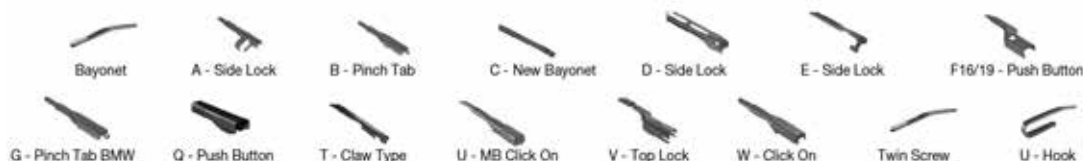

WIPER ARM TYPE	STANDARD			HYBRID		FLAT		REAR	
			+ Spoiler								
VW Continued											
CADDY III (2K, 2C) (04-15) Continued											
	03/04-05/06	F19- push button									DF-302
	03/04-05/06	F19- push button									DM-040 DU-040L
	03/04-05/06	F19- push button									DM-040 DU-040L
	03/04-05/06	F19- push button									DF-302
	03/04-05/06	F19- push button									DF-302
	03/04-05/06	F19- push button									DM-040 DU-040L
	03/04-05/06	F19- push button									DM-040 DU-040L
	03/04-02/07	F19- push button									DM-040 DU-040L
	03/04-02/07	F19- push button									DM-040 DU-040L
	03/04-02/07	F19- push button									DM-040 DU-040L
	03/04-02/07	F19- push button									DM-040 DU-040L
	03/04-05/15	F19- push button									DF-302
	03/04-05/15	F19- push button									DF-302
	03/07-05/15	F19- push button							DF-030		DM-040 DU-040L
	03/07-05/15	F19- push button							DF-030		DM-040 DU-040L
	03/07-05/15	F19- push button							DF-255		DM-040 DU-040L
	03/07-05/15	F19- push button							DF-255		DM-040 DU-040L
	09/07-05/15	F19- push button							DF-030		DM-040 DU-040L
	09/07-05/15	F19- push button							DF-030		DM-040 DU-040L
	09/07-05/15	F19- push button									DF-302
	09/07-05/15	F19- push button									DF-302
	09/07-05/15	F19- push button							DF-255		DM-040 DU-040L
	09/07-05/15	F19- push button							DF-255		DM-040 DU-040L
	09/07-05/15	F19- push button									DF-302
	09/07-05/15	F19- push button									DF-302
CADDY IV (SA) (15-)											
	05/15-	F19- push button									DF-317
	05/15-	F19- push button							DF-030		DF-317
	05/15-	F19- push button									DF-317
	11/15-	F19/16- push button							DF-030		DF-317
	11/15-	F19/16- push button							DF-030		DF-317
	11/15-	F19/16- push button									DF-317
	11/15-	F19/16- push button									DF-317
	11/18-07/19	F19- push button									DF-317
	11/18-07/19	F19- push button									DF-317
CADDY IV Box Body/MPV (SAA, SAH) (15-)											
	05/15-09/20	F19/16- push button							DF-030		DF-317
	05/15-09/20	F19/16- push button									DF-317
CADDY IV MPV (SAB, SAJ) (15-)											
	05/15-09/20	F19/16- push button							DF-030		DF-317
	05/15-09/20	F19/16- push button									DF-317
CADDY V (20-)											
	09/20-										DF-095
	09/20-										DF-095
CADDY V Box Body/MPV (SBA, SBH) (20-)											
	06/22-										DF-095
CADDY V MPV (SBB, SBJ) (20-)											
	06/22-										DF-095
CALIFORNIA T4 (94-04)											
	07/94-04/03			DMS-553	DM-553	DM-553					DM-040
	07/94-04/03	9x3									DU-040L
	07/94-04/03	9x3		DMS-553	DM-553	DM-553					DM-040
	07/94-04/03	9x3									DU-040R
CALIFORNIA T4 Camper (7DJ, 7DK, 70J) (90-04)											
	05/98-04/02			DMS-553	DM-553	DM-553					DM-040
	05/98-04/02	9x3									DU-040L
	05/98-04/02	9x3		DMS-553	DM-553	DM-553					DM-040
	05/98-04/02	9x3									DU-040R