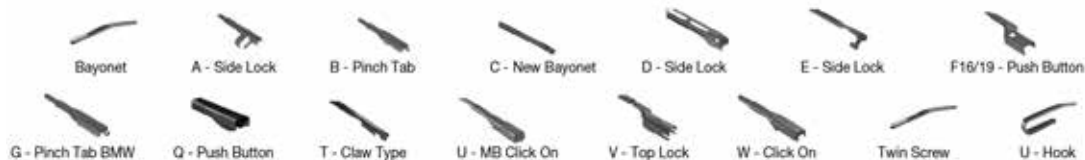

WIPER ARM TYPE		STANDARD	HYBRID	FLAT	REAR					
				STANDARD	HYBRID	FLAT	REAR					
TOYOTA Continued												
LITEACE (84-92) Continued												
	10/85-07/88	Twin Screw						DR-335				
	10/85-01/92	Twin Screw						DR-255	DR-235			
		Twin Screw						DR-335				
LITEACE (92-97)												
	02/95-08/97	Twin Screw						DR-250	DR-238		DR-340	
		Twin Screw							DR-338		DR-340	
LITEACE Bus (M3 , M4) (85-92)												
	10/85-01/92	Twin Screw						DR-255	DR-235			
		Twin Screw							DR-335			
LITEACE Bus (R2) (92-98)												
	01/92-08/97	Twin Screw						DR-250	DR-238		DR-340	
		Twin Screw							DR-338		DR-340	
LITEACE Van (M2) (79-86)												
	10/79-10/86	U-hook						DM-040	DM-040	DU-040L	DU-040L	
		U-hook						DM-040	DM-040	DU-040R	DU-040R	
										DM-038	DU-035L	
										DM-038	DU-035R	
LITEACE Van (M3 , M4) (83-98)												
	01/84-03/98	Twin Screw						DR-255	DR-235			
		Twin Screw							DR-335			
LITEACE Van (R2_V) (92-95)												
	01/92-01/95	Twin Screw						DR-250	DR-238		DR-340	
		Twin Screw							DR-338		DR-340	
LITEACE Wagon (YM2 , CM2 , KM2) (79-85)												
	10/79-09/85	U-hook						DM-040	DM-040	DU-040L	DU-040L	
		U-hook						DM-040	DM-040	DU-040R	DU-040R	
										DM-038	DU-035L	
										DM-038	DU-035R	
MARK II (88-96)												
	10/92-09/96	U-hook						DM-053	DM-048	DUR-055R	DUR-048R	
	10/92-09/96	U-hook						DM-055	DM-048	DUR-055R	DUR-048R	
MARK II (96-01)												
	08/96-07/01	U-hook						DM-055	DM-048	DUR-055R	DUR-048R	
	09/96-09/01	U-hook						DM-055	DM-048	DUR-055R	DUR-048R	
MARK II (02-07)												
	10/00-11/04	U-hook						DM-055	DM-045	DUR-055R	DUR-045R	
	01/02-06/07	U-hook						DM-055	DM-045	DUR-055R	DUR-045R	
MARK II VI Saloon (88-96)												
	04/88-09/96	U-hook						DM-053	DM-048	DUR-055R	DUR-048R	
MARK X II (09-)												
	10/09-	U-hook								DUR-065L	DU-040L	
		U-hook									DUR-065R	DU-040R
MODEL F (CR2 , YR2 , YR3) (82-90)												
	11/82-01/90	Twin Screw						DR-345	DR-345			
MODELL F (82-90)												
	08/88-12/89	Twin Screw						DR-345	DR-345			
MR 2 I (84-90)												
	06/84-11/89	Twin Screw						DR-345	DR-345			
MR 2 II (89-00)												
	12/89-07/99	U-hook						DM-050	DM-048	DUR-050L	DUR-048L	
		U-hook						DM-050	DM-048	DUR-050R	DUR-048R	
										DR-335		
										DR-335		
MR2 I (AW1) (84-90)												
	11/84-06/90	Twin Screw						DR-345	DR-345			
MR2 II (SW2) (89-00)												
	12/89-05/00	U-hook						DM-050	DM-048	DUR-050L	DUR-048L	
		U-hook						DM-050	DM-048	DUR-050R	DUR-048R	
										DR-335		
										DR-335		
MR2 III (ZZW3) (99-07)												
	10/99-06/07	U-hook						DM-050	DM-048	DUR-050L	DUR-048L	
		U-hook						DM-050	DM-048	DUR-050R	DUR-048R	
PASEO (95-99)												
	08/95-06/99	U-hook						DM-050	DM-045	DUR-050L	DUR-045L	
		U-hook						DM-050	DM-045	DUR-050R	DUR-045R