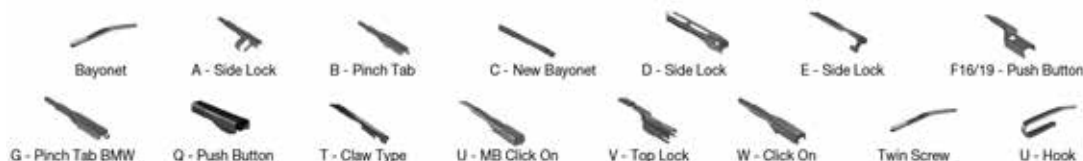

WIPER ARM TYPE		STANDARD		HYBRID		FLAT		REAR	
RENAULT <i>Continued</i>											
12 Toros (89-00)											
	04/89-10/00	9x3			DM-040	DM-040	DU-040L	DU-040L			
	04/89-10/00	9x3			DM-040	DM-040	DU-040L	DU-040L			
	04/89-10/00	9x3			DM-040	DM-040	DU-040R	DU-040R			
	04/89-10/00	9x3			DM-040	DM-040	DU-040R	DU-040R			
13 (83-95)											
	01/89-05/95	9x3			DM-040	DM-040	DU-040L	DU-040L			
		9x3			DM-040	DM-040	DU-040R	DU-040R			
18 (134_) (78-94)											
	04/78-11/93	U-hook			DM-040	DM-040	DU-040L	DU-040L			
		U-hook			DM-040	DM-040	DU-040R	DU-040R			
18 Estate Van (79-86)											
	05/79-07/86	U-hook			DM-040	DM-040	DU-040L	DU-040L			
		U-hook			DM-040	DM-040	DU-040R	DU-040R			
18 Variable (135_) (79-94)											
	02/79-11/93	U-hook			DM-040	DM-040	DU-040L	DU-040L		DM-040	DU-040L
		U-hook			DM-040	DM-040	DU-040R	DU-040R		DM-040	DU-040R
19 I (88-92)											
	07/88-09/94	U-hook		DMS-550	DM-050	DMC-550				DM-048	DUR-048L
		U-hook		DMS-550	DM-050	DMC-550				DM-048	DUR-048R
	09/90-04/92	U-hook		DMS-550	DM-050	DMC-550					
19 I (B/C53_) (88-94)											
	01/88-05/93	U-hook		DMS-550	DM-050	DMC-550				DM-048	DUR-048L
		U-hook		DMS-550	DM-050	DMC-550				DM-048	DUR-048R
19 I Cabriolet (D53_) (91-92)											
	07/91-04/92	U-hook		DMS-550	DM-050	DMC-550					
19 I Chamade (L53_) (88-92)											
	01/88-12/92	U-hook		DMS-550	DM-050	DMC-550					
19 I Hatchback Van (S53_) (88-92)											
	01/88-12/92	U-hook		DMS-550	DM-050	DMC-550				DM-048	DUR-048L
		U-hook		DMS-550	DM-050	DMC-550				DM-048	DUR-048R
19 II (B/C53_) (91-01)											
	01/92-06/01	U-hook		DMS-550	DM-050	DMC-550				DM-048	DUR-048L
		U-hook		DMS-550	DM-050	DMC-550				DM-048	DUR-048R
19 II (92-01)											
	04/92-01/96	U-hook		DMS-550	DM-050	DMC-550					
	05/92-11/01	U-hook		DMS-550	DM-050	DMC-550					
	05/93-06/01	U-hook		DMS-550	DM-050	DMC-550				DM-048	DUR-048L
		U-hook		DMS-550	DM-050	DMC-550				DM-048	DUR-048R
19 II Cabriolet (D53_ 853_) (92-01)											
	04/92-06/01	U-hook		DMS-550	DM-050	DMC-550					
19 II Chamade (L53_) (92-03)											
	04/92-12/95	U-hook		DMS-550	DM-050	DMC-550					
19 II Hatchback Van (S53_) (92-95)											
	03/92-12/95	U-hook		DMS-550	DM-050	DMC-550				DM-048	DUR-048L
		U-hook		DMS-550	DM-050	DMC-550				DM-048	DUR-048R
20 (127_) (75-83)											
	10/75-12/83	U-hook			DM-045	DM-045	DUR-045L	DUR-045L			
		U-hook			DM-045	DM-045	DUR-045R	DUR-045R			
21 (86-95)											
	04/86-08/94	U-hook		DMS-550	DM-050	DM-050					
21 (B48_) (89-94)											
	07/89-06/94	U-hook		DMS-550	DM-050	DM-050				DM-048	DUR-048L
		U-hook		DMS-550	DM-050	DM-050				DM-048	DUR-048R
21 Estate (K48_) (86-97)											
	03/86-09/95	U-hook		DMS-550	DM-050	DM-050				DM-045	DUR-045L
		U-hook		DMS-550	DM-050	DM-050				DM-045	DUR-045R
21 Estate Van (S48_) (86-95)											
	06/86-04/95	U-hook		DMS-550	DM-050	DM-050				DM-045	DUR-045L