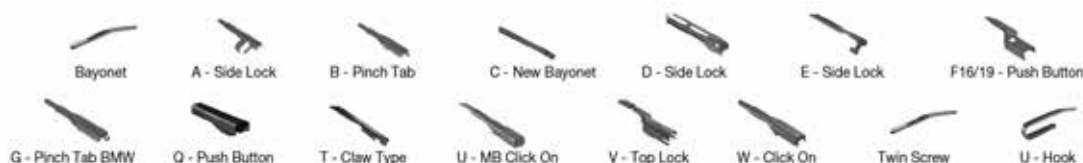

WIPER ARM TYPE		STANDARD		HYBRID		FLAT		REAR	
GAZ Continued											
VOLGA (3102) (72-09)											
	01/72-01/93	U-hook			DM-040	DM-040					
	02/72-01/93	U-hook			DM-040	DM-040					
VOLGA (3110, 3111) (93-10)											
	07/92-12/10	U-hook			DM-040	DM-040	DU-040L	DU-040L			
		U-hook			DM-040	DM-040	DU-040R	DU-040R			
	02/93-12/10	U-hook			DM-040	DM-040	DU-040L	DU-040L			
		U-hook			DM-040	DM-040	DU-040R	DU-040R			
HONDA											
ACCORD I (SJ, SY) (76-83)											
	01/78-09/83	Twin Screw			DR-243	DR-243					
		Twin Screw			DR-343	DR-343					
ACCORD I Hatchback (SJ, SY) (79-83)											
	01/79-09/83	Twin Screw			DR-243	DR-243					
		Twin Screw			DR-343	DR-343					
ACCORD II (AC, AD) (83-85)											
	09/83-10/85	Twin Screw				DR-243					
		Twin Screw			DR-345	DR-343					
ACCORD II Hatchback (AC, AD) (83-85)											
	09/83-10/85	Twin Screw				DR-243				DM-045	DUR-045L
		Twin Screw			DR-345	DR-343				DM-045	DUR-045R
ACCORD III (85-89)											
	01/86-12/89	U-hook			DM-045	DM-045	DUR-045L	DUR-045L			
		U-hook			DM-045	DM-045	DUR-045R	DUR-045R			
ACCORD III (CA) (85-89)											
	11/85-12/89	U-hook			DM-045	DM-045	DUR-045L	DUR-045L			
		U-hook			DM-045	DM-045	DUR-045R	DUR-045R			
ACCORD III Aerodeck (CA) (85-89)											
	11/85-12/89	U-hook			DM-045	DM-045	DUR-045L	DUR-045L		DM-038	DU-035L
		U-hook			DM-045	DM-045	DUR-045R	DUR-045R		DM-038	DU-035R
ACCORD IV (CB) (89-93)											
	01/90-10/93	U-hook			DM-055	DM-048	DUR-055L	DUR-048L			
		U-hook			DM-055	DM-048	DUR-055R	DUR-048R			
ACCORD IV (90-94)											
	09/90-04/93	U-hook			DM-055	DM-048	DUR-055L	DUR-048L			
		U-hook			DM-055	DM-048	DUR-055R	DUR-048R			
ACCORD IV Aerodeck (CB) (89-94)											
	01/91-12/93	U-hook			DM-055	DM-048	DUR-055L	DUR-048L		DM-038	DU-035L
		U-hook			DM-055	DM-048	DUR-055R	DUR-048R		DM-038	DU-035R
ACCORD V (CC, CD) (92-97)											
	03/93-12/97	U-hook		DMS-555	DM-055	DM-050	DUR-055L	DUR-050L			
		U-hook		DMS-555	DM-055	DM-050	DUR-055R	DUR-050R			
ACCORD V (93-98)											
	04/93-10/98	U-hook		DMS-555	DM-055	DM-050	DUR-055L	DUR-050L			
		U-hook		DMS-555	DM-055	DM-050	DUR-055R	DUR-050R			
	10/93-12/97	U-hook		DMS-555	DM-055	DM-050	DUR-055L	DUR-050L		DM-038	DU-035L
		U-hook		DMS-555	DM-055	DM-050	DUR-055R	DUR-050R		DM-038	DU-035R
ACCORD V (CE, CF, CD) (95-98)											
	02/96-10/98	U-hook		DMS-555	DM-055	DM-050	DUR-055L	DUR-050L			
		U-hook		DMS-555	DM-055	DM-050	DUR-055R	DUR-050R			
ACCORD V Aerodeck (CE) (93-98)											
	09/93-02/98	U-hook		DMS-555	DM-055	DM-050	DUR-055L	DUR-050L		DM-038	DU-035L
		U-hook		DMS-555	DM-055	DM-050	DUR-055R	DUR-050R		DM-038	DU-035R
ACCORD V Coupe (CD) (93-98)											
	09/93-02/98	U-hook		DMS-555	DM-055	DM-050	DUR-055L	DUR-050L			
		U-hook		DMS-555	DM-055	DM-050	DUR-055R	DUR-050R			
ACCORD VI (CK, CG, CH, CF) (97-03)											
	03/97-12/03	U-hook		DMS-555	DM-055	DM-050	DUR-055L	DUR-050L			
		U-hook		DMS-555	DM-055	DM-050	DUR-055R	DUR-050R