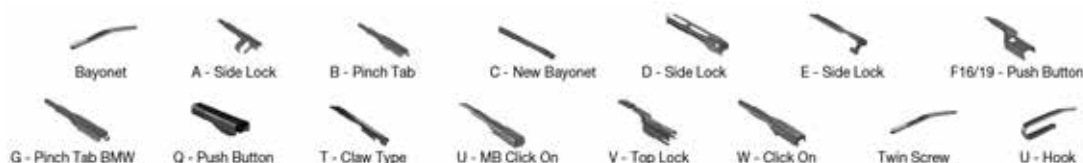

WIPER ARM TYPE		STANDARD	HYBRID	FLAT	REAR					
HYUNDAI <i>Continued</i>												
KONA (17-) <i>Continued</i>												
	07/17-	U-hook									DRD-008	
LANTRA I (J-1) (90-95)												
	10/90-11/95	U-hook		DMS-550	DM-050		DUR-050L					
		U-hook		DMS-550	DM-050		DUR-050R					
LANTRA II (95-00)												
	06/95-09/00	U-hook		DMS-550	DM-050		DUR-050L					
		U-hook		DMS-550	DM-050		DUR-050R					
	06/98-05/00	U-hook		DMS-550	DM-050		DUR-050L			DM-038	DU-035L	
		U-hook		DMS-550	DM-050		DUR-050R			DM-038	DU-035R	
LANTRA II (J-2) (95-00)												
	01/95-12/02	U-hook		DMS-550	DM-050		DUR-050L					
		U-hook		DMS-550	DM-050		DUR-050R					
LANTRA II Estate (J-2) (95-00)												
	06/95-10/00	U-hook		DMS-550	DM-050		DUR-050L			DM-038	DU-035L	
		U-hook		DMS-550	DM-050		DUR-050R			DM-038	DU-035R	
MATRIX (FC) (01-10)												
	06/01-08/10	U-hook		DMS-555	DM-055	DM-040	DUR-055L	DU-040L			DM-035	DU-035L
		U-hook		DMS-555	DM-055	DM-040	DUR-055R	DU-040R			DM-035	DU-035R
PONY / EXCEL (89-95)												
	12/89-07/91	U-hook			DM-045	DM-045	DUR-045L	DUR-045L			DM-040	DU-040L
		U-hook			DM-045	DM-045	DUR-045R	DUR-045R			DM-040	DU-040R
PONY / EXCEL Saloon (X-2) (89-95)												
	09/89-01/95	U-hook			DM-045	DM-045	DUR-045L	DUR-045L				
		U-hook			DM-045	DM-045	DUR-045R	DUR-045R				
PONY (X-1) (82-89)												
	10/85-09/89	U-hook			DM-040	DM-040	DU-040L	DU-040L				
		U-hook			DM-040	DM-040	DU-040R	DU-040R				
PONY (X-2) (89-95)												
	10/89-01/95	U-hook			DM-045	DM-045	DUR-045L	DUR-045L			DM-040	DU-040L
		U-hook			DM-045	DM-045	DUR-045R	DUR-045R			DM-040	DU-040R
PONY Saloon (X-1) (85-89)												
	10/85-09/89	U-hook			DM-045	DM-045	DUR-045L	DUR-045L				
		U-hook			DM-045	DM-045	DUR-045R	DUR-045R				
PORTER Bus (94-04)												
	07/94-04/04	U-hook			DM-045	DM-045	DUR-045L	DUR-045L			DM-040	DU-040R
		U-hook			DM-045	DM-045	DUR-045R	DUR-045R			DM-040	DU-040L
PORTER Platform/Chassis (94-04)												
	07/94-12/04	U-hook			DM-045	DM-045	DUR-045L	DUR-045L			DM-040	DU-040R
		U-hook			DM-045	DM-045	DUR-045R	DUR-045R			DM-040	DU-040L
PORTER Van (94-04)												
	07/94-04/04	U-hook			DM-045	DM-045	DUR-045L	DUR-045L			DM-040	DU-040R
		U-hook			DM-045	DM-045	DUR-045R	DUR-045R			DM-040	DU-040L
S COUPE (90-96)												
	03/90-12/92	U-hook			DM-048	DM-045	DUR-048L	DUR-045L				
		U-hook			DM-048	DM-045	DUR-048R	DUR-045R				
S COUPE (SLC) (90-96)												
	02/90-05/96	U-hook			DM-048	DM-045	DUR-048L	DUR-045L				
		U-hook			DM-048	DM-045	DUR-048R	DUR-045R				
SANTA FÉ I (SM) (00-06)												
	11/00-03/06	U-hook			DM-055	DMC-550	DUR-055L	DUR-050L	DFR-006	DFR-004	DM-033	DU-035L
		U-hook			DM-055	DMC-550	DUR-055R	DUR-050R			DM-033	DU-035R
SANTA FÉ II (CM) (05-15)												
	03/06-11/09	U-hook									DRB-035	
	03/06-12/12	U-hook		DMS-560	DM-060	DM-045	DUR-060L	DUR-045L	DFR-009	DFR-002		
		U-hook		DMS-560	DM-060	DM-045	DUR-060R	DUR-045R				
	07/07-01/09	U-hook		DMS-560	DM-060	DM-045	DUR-060L	DUR-045L	DFR-009	DFR-002	DRB-035	
		U-hook		DMS-560	DM-060	DM-045	DUR-060R	DUR-045R			DRB-035