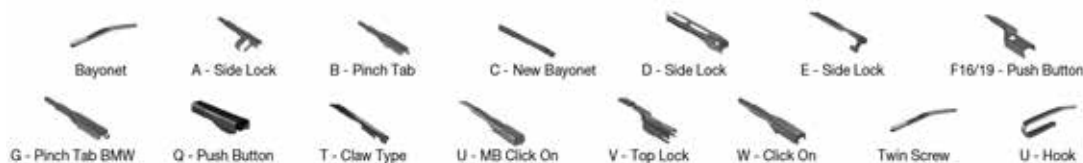

WIPER ARM TYPE		STANDARD		HYBRID		FLAT		REAR	
UAZ Continued											
3160 (94-03)											
	01/94-12/07	U-hook			DM-035	DM-035	DU-035L	DU-035L			
		U-hook			DM-035	DM-035	DU-035R	DU-035R			
31512 (98-08)											
	01/93-11/08	U-hook			DM-033	DM-033					
PATRIOT (04-)											
	07/04-	U-hook		DMS-553	DM-553	DM-553	DUR-053L	DUR-053L			
		U-hook		DMS-553	DM-553	DM-553	DUR-050R	DUR-050R			
SIMBIR (3162) (97-)											
	02/04-12/07	U-hook			DM-035	DM-035	DU-035L	DU-035L			
		U-hook			DM-035	DM-035	DU-035R	DU-035R			
SIMBIR (3162) Closed Off-Road Vehicle (97-)											
	01/97-	U-hook			DM-035	DM-035	DU-035L	DU-035L			
		U-hook			DM-035	DM-035	DU-035R	DU-035R			
VAUXHALL											
ADAM (12-19)											
	10/12-04/19	F19- push button									DRD-013
		F19- push button							DF-219		DRD-013
AGILA II (B) (08-14)											
	01/08-11/14	U-hook		DMS-555	DM-055	DM-040	DUR-055L	DU-040L			DRA-025
		U-hook		DMS-555	DM-055	DM-040	DUR-055R	DU-040R			DRA-025
AGILA Mk I (A) (H00) (00-08)											
	02/00-03/08	U-hook		DMS-550	DM-050	DM-045	DUR-050L	DUR-045L			DM-033
		U-hook		DMS-550	DM-050	DM-045	DUR-050R	DUR-045R			DM-033
ANTARA (06-)											
	08/06-04/15	U-hook		DMS-560	DM-060	DM-040	DUR-060L	DU-040L			DRB-030
		U-hook		DMS-560	DM-060	DM-040	DUR-060R	DU-040R			DRB-030
ANTARA A (L07) (06-)											
	08/06-04/15	U-hook		DMS-560	DM-060	DM-040	DUR-060L	DU-040L			DRB-030
		U-hook		DMS-560	DM-060	DM-040	DUR-060R	DU-040R			DRB-030
ASTRA (79-84)											
	10/79-08/84	U-hook			DM-045	DM-045	DUR-045L	DUR-045L			DM-040
		U-hook			DM-045	DM-045	DUR-045R	DUR-045R			DM-040
ASTRA Estate (79-86)											
	09/79-08/86	U-hook			DM-045	DM-045	DUR-045L	DUR-045L			DM-040
		U-hook			DM-045	DM-045	DUR-045R	DUR-045R			DM-040
ASTRA Hatchback (79-86)											
	09/79-08/86	U-hook			DM-045	DM-045	DUR-045L	DUR-045L			DM-040
		U-hook			DM-045	DM-045	DUR-045R	DUR-045R			DM-040
ASTRA I (79-86)											
	04/80-07/82	U-hook			DM-045	DM-045	DUR-045L	DUR-045L			DM-040
		U-hook			DM-045	DM-045	DUR-045R	DUR-045R			DM-040
ASTRA II (84-94)											
	12/86-12/92	U-hook			DM-045	DM-045	DUR-045L	DUR-045L			DM-033
		U-hook			DM-045	DM-045	DUR-045R	DUR-045R			DM-033
	09/91-09/93	U-hook			DM-045	DM-045	DUR-045L	DUR-045L			
		U-hook			DM-045	DM-045	DUR-045R	DUR-045R			
ASTRA III (F) (91-01)											
	09/91-08/96	U-hook			DM-045		DUR-045L	DUR-045L			DM-040
		U-hook			DM-045		DUR-045R	DUR-045R			DM-040
	09/91-02/98	U-hook			DM-045		DUR-045L	DUR-045L			
		U-hook			DM-045		DUR-045R	DUR-045R			
ASTRA IV (G) (98-06)											
	02/98-08/04	U-hook		DMS-550	DM-050	DM-048					DRD-005
	02/98-08/04	U-hook		DMS-550	DM-050	DM-048					
	02/98-08/04	U-hook		DMS-550	DM-050	DM-048	DUR-050R	DUR-048R			DRD-005
	02/98-08/04	U-hook		DMS-550	DM-050	DM-048	DUR-050R	DUR-048R			
	02/98-05/05	U-hook		DMS-550	DM-050	DM-048					
		U-hook		DMS-550	DM-050	DM-048	DUR-050R	DUR-048R			
	02/98-12/05	U-hook		DMS-550	DM-050	DM-048