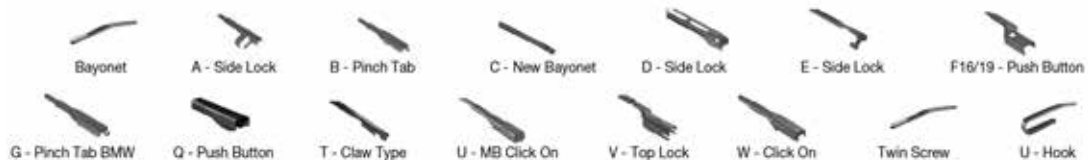

WIPER ARM TYPE	STANDARD		HYBRID		FLAT		REAR			
			+ Spoiler									
SEAT <i>Continued</i>												
IBIZA I (21A) (84-93)												
	06/84-12/93	U-hook			DM-045		DUR-045L			DM-045	DUR-045L	
		U-hook			DM-045		DUR-045R			DM-045	DUR-045R	
IBIZA II (6K1) (93-99)												
	07/00-02/02	U-hook		DMS-553	DM-053	DM-045	DUR-053L	DUR-045L		DM-035	DU-035L	
		U-hook			DM-553	DM-648		DUR-048L		DM-038		
		U-hook		DMS-553	DM-053	DM-045	DUR-050R	DUR-045R		DM-035	DU-035R	
		U-hook			DM-553	DM-648		DUR-048R		DM-038		
IBIZA II (6K1) (93-02)												
	03/93-02/02	U-hook		DMS-553	DM-053	DM-045	DUR-053L	DUR-045L		DM-035	DU-035L	
		U-hook			DM-553	DM-648		DUR-048L		DM-038		
		U-hook		DMS-553	DM-053	DM-045	DUR-050R	DUR-045R		DM-035	DU-035R	
		U-hook			DM-553	DM-648		DUR-048R		DM-038		
IBIZA II (6K2) (99-02)												
	08/99-02/02	U-hook		DMS-553	DM-053	DM-045	DUR-053L	DUR-045L		DM-035	DU-035L	
		U-hook			DM-553	DM-648		DUR-048L		DM-038		
		U-hook		DMS-553	DM-053	DM-045	DUR-050R	DUR-045R		DM-035	DU-035R	
		U-hook			DM-553	DM-648		DUR-048R		DM-038		
IBIZA III (6L) (02-09)												
	02/02-04/06	U-hook		DMS-553	DM-553	DM-648	DUR-053L		DFR-005	DFR-002	DM-035	DU-035L
		U-hook		DMS-553	DM-553	DM-648	DUR-050R				DM-035	DU-035R
	04/06-11/09	U-hook								DF-004		
		U-hook								DF-233		
IBIZA IV (6J, 6P) (08-17)												
	03/08-06/17	F19- push button								DF-033	DF-300	
		F19- push button									DF-300	
	04/08-05/15										DF-300	
											DF-300	
	06/08-12/16	F19- push button							DF-033		DF-300	
		F19- push button									DF-300	
	03/10-07/16	F19- push button							DF-033		DF-300	
		F19- push button									DF-300	
IBIZA V (KJ1) (17-)												
	01/17-	F16- push button								DF-073		
		F16- push button								DF-210		
INCA (6K9) (95-03)												
	11/95-11/03	U-hook		DMS-553	DM-553	DM-045	DUR-053L	DUR-045L		DM-045	DUR-045L	
		U-hook		DMS-553	DM-553	DM-045	DUR-050R	DUR-045R		DM-045	DUR-045R	
LEON (KL) (19-)												
	11/19-	F16- push button								DF-016	DF-314	
		F16- push button									DF-314	
	03/20-	F16- push button							DF-016		DF-321	
		F16- push button									DF-321	
LEON (1M1) (99-06)												
	11/99-06/06	U-hook		DMS-553	DM-553	DM-648			DFR-005	DFR-002		
		U-hook		DMS-553	DM-553	DM-648						
LEON (1P) (05-12)												
	05/05-08/13	B- pinch tab							DF-141			
	02/10-12/12	B- pinch tab							DF-141		DF-311	
	02/10-08/13	B- pinch tab									DF-311	
LEON (5F1) (12-21)												
	09/12-08/20	F16- push button								DF-073	DF-315	
		F16- push button								DF-210	DF-315	
LEON (5F) (12-)												
	09/12-08/20	F16- push button								DF-073		
		F16- push button								DF-210		
	01/13-08/20	F16- push button								DF-073	DF-315	
		F16- push button								DF-210	DF-315	
	02/13-08/18	F16- push button								DF-073	DF-322	
		F16- push button								DF-210	DF-322	
	10/15-08/20	F16- push button							DF-073	DF-315