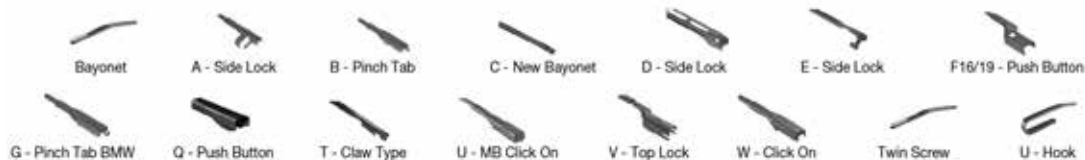

WIPER ARM TYPE	STANDARD		HYBRID		FLAT		REAR	
			+ Spoiler							
VW Continued										
JETTA II (19E, 1G2, 165) (83-92)										
	01/84-07/92	U-hook			DM-040	DM-040	DU-040L	DU-040L		
		U-hook			DM-040	DM-040	DU-040R	DU-040R		
JETTA II (19, 1G) (84-92)										
	08/84-12/92	U-hook			DM-040	DM-040	DU-040L	DU-040L		
		U-hook			DM-040	DM-040	DU-040R	DU-040R		
JETTA III (1K2) (04-13)										
	09/04-06/06								DF-103	
	06/06-10/10								DF-002	
									DF-230	
JETTA III (1K2) (05-10)										
	08/05-06/06								DF-103	
	06/06-10/10								DF-002	
									DF-230	
JETTA IV (162, 163, AV3, AV2) (08-)										
	04/10-04/18	F16- push button							DF-015	
JETTA IV (162) (10-)										
	03/13-04/18	F16- push button							DF-015	
KAEFER (47-03)										
	12/47-07/03	U-hook			DM-038	DM-038	DU-035L	DU-035L		
		U-hook			DM-038	DM-038	DU-035R	DU-035R		
	01/54-07/65	U-hook			DM-038	DM-038	DU-035L	DU-035L		
		U-hook			DM-038	DM-038	DU-035R	DU-035R		
	04/60-12/86	U-hook			DM-038	DM-038	DU-035L	DU-035L		
		U-hook			DM-038	DM-038	DU-035R	DU-035R		
KAEFER Convertible (15) (49-81)										
	07/49-03/81	U-hook			DM-038	DM-038	DU-035L	DU-035L		
		U-hook			DM-038	DM-038	DU-035R	DU-035R		
LT 28-35 I (281-363) (75-96)										
	12/82-01/83	U-hook			DM-050	DM-050	DUR-050L	DUR-050L		
		U-hook			DM-050	DM-050	DUR-050R	DUR-050R		
	12/82-01/83	U-hook			DM-050	DM-050	DUR-050L	DUR-050L		
		U-hook			DM-050	DM-050	DUR-050R	DUR-050R		
	01/83-07/92	U-hook			DM-048	DM-048	DUR-048L	DUR-048L		
		U-hook			DM-048	DM-048	DUR-048R	DUR-048R		
	01/83-04/96	U-hook			DM-048	DM-048	DUR-048L	DUR-048L		
		U-hook			DM-048	DM-048	DUR-048R	DUR-048R		
	08/88-12/95	U-hook			DM-048	DM-048	DUR-048L	DUR-048L		
		U-hook			DM-048	DM-048	DUR-048R	DUR-048R		
LT 28-35 I Bus (281-363) (75-96)										
	04/75-01/83	U-hook			DM-050	DM-050	DUR-050L	DUR-050L		
		U-hook			DM-050	DM-050	DUR-050R	DUR-050R		
	01/83-06/96	U-hook			DM-048	DM-048	DUR-048L	DUR-048L		
		U-hook			DM-048	DM-048	DUR-048R	DUR-048R		
LT 28-35 I Platform/Chassis (281-363) (75-96)										
	04/75-01/83	U-hook			DM-050	DM-050	DUR-050L	DUR-050L		
		U-hook			DM-050	DM-050	DUR-050R	DUR-050R		
	01/83-06/96	U-hook			DM-048	DM-048	DUR-048L	DUR-048L		
		U-hook			DM-048	DM-048	DUR-048R	DUR-048R		
LT 28-35 I Van (281-363) (75-96)										
	04/75-01/83	U-hook			DM-050	DM-050	DUR-050L	DUR-050L		
		U-hook			DM-050	DM-050	DUR-050R	DUR-050R		
	01/83-06/96	U-hook			DM-048	DM-048	DUR-048L	DUR-048L		
		U-hook			DM-048	DM-048	DUR-048R	DUR-048R		
LT 28-35 II Bus (2DB, 2DE, 2DK) (96-06)										
	05/96-07/06	U-hook		DMS-560	DM-060	DM-055	DUR-060L	DUR-055L		
		U-hook		DMS-560	DM-060	DM-055	DUR-060R	DUR-055R		
LT 28-46 II Platform/Chassis (2DC, 2DF, 2DG, 2DL, 2DM) (96-06)										
	06/96-07/06	U-hook		DMS-560	DM-060	DM-055	DUR-060L	DUR-055L		
		U-hook		DMS-560	DM-060	DM-055	DUR-060R	DUR-055R