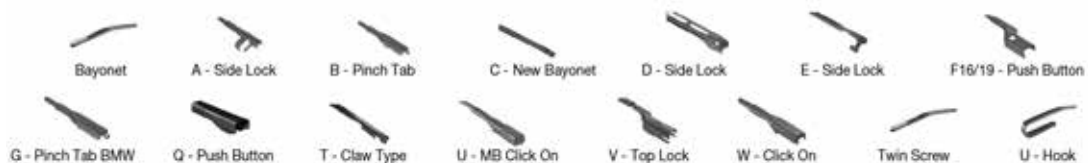

WIPER ARM TYPE		STANDARD		HYBRID		FLAT		REAR		
				+ Spoiler								
FIAT <i>Continued</i>												
124 (66-85)												
	01/73-07/75	U-hook			DM-033	DM-033					DM-033	
	01/73-02/76	U-hook			DM-033	DM-033					DM-033	
124 Coupe (124_) (67-76)												
	06/67-02/76	U-hook			DM-033	DM-033					DM-033	
124 Familiare (124_) (67-75)												
	04/67-03/75	U-hook			DM-033	DM-033					DM-033	
124 Spider (124_) (66-85)												
	01/66-11/85	U-hook			DM-033	DM-033					DM-033	
124 Spider (348) (16-)												
	03/16-	U-hook					DUR-045L	DUR-048L				
		U-hook					DUR-045R	DUR-048R				
125 (67-74)												
	06/68-03/74	U-hook			DM-033	DM-033					DM-033	
125 (125_) (67-74)												
	07/67-03/74	U-hook			DM-033	DM-033					DM-033	
126 (126_) (72-00)												
	09/72-09/00	U-hook			DM-033	DM-033	DU-035L	DU-035L			DM-033	
		U-hook			DM-033	DM-033	DU-035R	DU-035R			DM-033	
127 (127_) (71-96)												
	06/71-06/81	U-hook			DM-033	DM-033					DM-033	
	06/81-12/86	U-hook			DM-038	DM-038					DM-038	
127 Panorama (127_) (77-86)												
	01/77-06/81	U-hook			DM-033	DM-033					DM-033	
	06/81-12/86	U-hook			DM-038	DM-038					DM-038	
128 (128_) (69-84)												
	03/69-12/84	U-hook			DM-033	DM-033					DM-033	
128 (83-91)												
	03/83-09/91	U-hook			DM-033	DM-033					DM-033	
128 Coupe (128_) (72-81)												
	03/72-02/81	U-hook			DM-033	DM-033					DM-033	
128 Familiare (128_) (69-82)												
	10/69-10/82	U-hook			DM-033	DM-033					DM-033	
131 (74-84)												
	11/80-12/84	U-hook			DM-040	DM-040					DM-038	
131 (131_) (74-87)												
	10/74-03/87	U-hook			DM-040	DM-040					DM-038	
131 Familiare/Panorama (131_) (75-84)												
	03/75-12/84	U-hook			DM-040	DM-040					DM-038	
132 (72-82)												
	01/76-12/76	U-hook			DM-040	DM-040					DM-038	
132 (132_) (72-82)												
	04/72-12/82	U-hook			DM-040	DM-040					DM-038	
500 (C) (312) (07-)												
	07/07-	F19- push button							DF-005		DRD-005	
		F19- push button										DRD-005
	09/09-	F19- push button							DF-005			
500e (C) (332) (20-)												
	10/20-	F19- push button							DF-005			
	10/20-	F19- push button							DF-005			
500L (12-)												
	09/13-	F19- push button							DF-041		DRD-005	
		F19- push button								DF-214		DRD-005
500L (351_, 352_) (12-)												
	09/12-	F19- push button							DF-041		DRD-005	
		F19- push button								DF-214		DRD-005
500X (14-)												
	03/17-	F19- push button							DF-041		DRD-005	
		F19- push button								DF-214		DRD-005