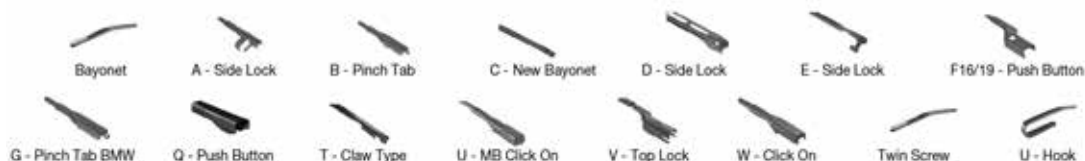

WIPER ARM TYPE	STANDARD			HYBRID		FLAT		REAR	
			+ Spoiler								
KIA Continued											
SORENTO III (15-)											
	01/15-	U-hook					DUR-065L	DU-040L			DRD-020
		U-hook					DUR-065R	DU-040R			DRD-020
SORENTO III (UM) (15-)											
	01/15-	U-hook					DUR-065L	DU-040L			DRD-020
		U-hook					DUR-065R	DU-040R			DRD-020
SORENTO IV (20-)											
	03/20-	U-hook					DUR-065L	DU-040L			DRD-020
		U-hook					DUR-065R	DU-040R			DRD-020
SORENTO IV (MQ4, MQ4A) (20-)											
	03/20-	U-hook					DUR-065L	DU-040L			DRD-020
		U-hook					DUR-065R	DU-040R			DRD-020
SOUL I (AM) (09-14)											
	02/09-12/14	U-hook		DMS-560	DM-060	DM-050	DUR-060L	DUR-050L			DRB-028
		U-hook		DMS-560	DM-060	DM-050	DUR-060R	DUR-050R			DRB-028
SOUL I (09-)											
	02/09-12/14	U-hook		DMS-560	DM-060	DM-050	DUR-060L	DUR-050L			DRB-028
		U-hook		DMS-560	DM-060	DM-050	DUR-060R	DUR-050R			DRB-028
SOUL II (14-)											
	02/14-12/18	U-hook		DMS-560	DM-060	DM-050	DUR-060L	DUR-050L			DRB-028
		U-hook		DMS-560	DM-060	DM-050	DUR-060R	DUR-050R			DRB-028
SOUL II (PS) (14-)											
	02/14-12/18	U-hook		DMS-560	DM-060	DM-050	DUR-060L	DUR-050L			DRB-028
		U-hook		DMS-560	DM-060	DM-050	DUR-060R	DUR-050R			DRB-028
SPORTAGE I (94-04)											
	08/94-04/99	U-hook			DM-050	DM-050	DUR-050L	DUR-050L			DM-040 DU-040L
		U-hook			DM-050	DM-050	DUR-050R	DUR-050R			DM-040 DU-040R
SPORTAGE II (04-10)											
	09/04-	U-hook		DMS-560	DM-060	DM-040	DUR-060L	DU-040L			
		U-hook		DMS-560	DM-060	DM-040	DUR-060R	DU-040R			
SPORTAGE III (SL) (09-)											
	07/10-09/15	U-hook		DMS-560	DM-060	DM-545	DUR-060L	DUR-045L	DFR-009	DFR-002	
		U-hook		DMS-560	DM-060	DM-545	DUR-060R	DUR-045R			
	07/10-	U-hook									DRD-020
SPORTAGE III (10-)											
	06/10-12/13	U-hook		DMS-560	DM-060	DM-545	DUR-060L	DUR-045L	DFR-009	DFR-002	DRD-020
		U-hook		DMS-560	DM-060	DM-545	DUR-060R	DUR-045R			DRD-020
	08/12-09/15	U-hook		DMS-560	DM-060	DM-545	DUR-060L	DUR-045L	DFR-009	DFR-002	
		U-hook		DMS-560	DM-060	DM-545	DUR-060R	DUR-045R			
	08/12-	U-hook									DRD-020
SPORTAGE IV (15-)											
	09/15-09/22	U-hook			DM-065	DM-040	DUR-065L	DU-040L			DRD-006
		U-hook					DUR-065R	DU-040R			
	05/18-	U-hook									DRD-006
SPORTAGE IV (QL, QLE) (15-)											
	01/15-09/22	U-hook			DM-065	DM-040	DUR-065L	DU-040L			DRD-006
		U-hook					DUR-065R	DU-040R			
SPORTAGE SUV (K00) (94-05)											
	04/94-08/04	U-hook			DM-050	DM-050	DUR-050L	DUR-050L			DM-040 DU-040L
		U-hook			DM-050	DM-050	DUR-050R	DUR-050R			DM-040 DU-040R
SPORTAGE V (21-)											
	11/21-										DRD-006
SPORTAGE V (NQ5) (21-)											
	09/21-										DRD-006
STINGER (17-)											
	06/17-	U-hook					DUR-065L	DUR-045L