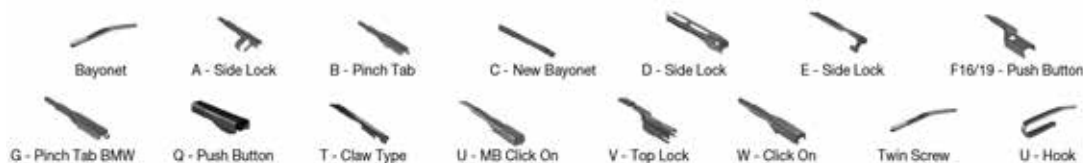

WIPER ARM TYPE		STANDARD		HYBRID		FLAT		REAR	
CHEVROLET <i>Continued</i>											
REZZO (05-)											
	03/05-03/09	U-hook		DM-060	DM-048		DUR-048L			DM-038	DU-035L
		U-hook		DM-060	DM-048		DUR-048R			DM-038	DU-035R
REZZO MPV (U100) (05-)											
	03/05-	U-hook		DM-060	DM-048		DUR-048L			DM-038	DU-035L
		U-hook		DM-060	DM-048		DUR-048R			DM-038	DU-035R
S10 BLAZER (95-12)											
	10/97-09/04	U-hook		DMS-550	DM-050	DMC-550	DUR-050L	DUR-050L		DM-035	DU-035L
		U-hook		DMS-550	DM-050	DMC-550	DUR-050R	DUR-050R		DM-035	DU-035R
S10 Pick Up (82-94)											
	09/82-09/91	U-hook		DM-040	DM-040	DU-040L	DU-040L				
		U-hook		DM-040	DM-040	DU-040R	DU-040R				
S10 Pick Up (93-05)											
	10/94-12/04	U-hook		DMS-550	DM-050	DMC-550	DUR-050L	DUR-050L			
		U-hook		DMS-550	DM-050	DMC-550	DUR-050R	DUR-050R			
		U-hook		DMS-550	DM-050	DMC-550	DUR-050L	DUR-050L			
		U-hook		DMS-550	DM-050	DMC-550	DUR-050R	DUR-050R			
SILVERADO (99-07)											
	10/99-	U-hook		DMS-555	DM-055	DM-055	DUR-055L	DUR-055L			
		U-hook		DMS-555	DM-055	DM-055	DUR-055R	DUR-055R			
SPARK (M150) (00-06)											
	09/00-12/06	U-hook		DMS-553	DM-053	DM-040	DUR-053L	DU-040L		DM-038	DU-035L
		U-hook		DMS-553	DM-053	DM-040	DUR-050R	DU-040R		DM-038	DU-035R
SPARK (05-)											
	05/05-	U-hook		DMS-555	DM-055	DM-035	DUR-055L	DU-035L		DRB-030	
		U-hook		DMS-555	DM-055	DM-035	DUR-055R	DU-035R		DRB-030	
SPARK (M300) (09-)											
	12/09-	U-hook		DMS-560	DM-060	DM-035	DUR-060L	DU-035L			
		U-hook		DMS-560	DM-060	DM-035	DUR-060R	DU-035R			
SPARK (10-)											
	01/12-	U-hook		DMS-560	DM-060	DM-035	DUR-060L	DU-035L			
		U-hook		DMS-560	DM-060	DM-035	DUR-060R	DU-035R			
SUBURBAN (91-00)											
	10/91-04/00	U-hook			DM-045	DM-045	DUR-045L	DUR-045L		DM-035	DU-035L
		U-hook			DM-045	DM-045	DUR-045R	DUR-045R		DM-035	DU-035R
SUBURBAN (00-06)											
	05/00-09/07	U-hook		DMS-555	DM-055	DM-055	DUR-055L	DUR-055L		DM-040	DU-040L
		U-hook		DMS-555	DM-055	DM-055	DUR-055R	DUR-055R		DM-040	DU-040R
SUBURBAN (00-07)											
	05/00-06/06	U-hook		DMS-555	DM-055	DM-055	DUR-055L	DUR-055L		DM-040	DU-040L
		U-hook		DMS-555	DM-055	DM-055	DUR-055R	DUR-055R		DM-040	DU-040R
SUBURBAN (06-)											
	01/11-	U-hook		DMS-555	DM-055	DM-055	DUR-055L	DUR-055L			
		U-hook		DMS-555	DM-055	DM-055	DUR-055R	DUR-055R			
TAHOE (GMT400) (93-01)											
	10/94-12/99	U-hook			DM-045	DM-045	DUR-045L	DUR-045L		DM-035	DU-035L
		U-hook			DM-045	DM-045	DUR-045R	DUR-045R		DM-035	DU-035R
TAHOE (94-96)											
	10/94-09/95	U-hook			DM-045	DM-045	DUR-045L	DUR-045L		DM-035	DU-035L
		U-hook			DM-045	DM-045	DUR-045R	DUR-045R		DM-035	DU-035R
TAHOE (99-06)											
	05/00-12/06	U-hook		DMS-555	DM-055	DM-055	DUR-055L	DUR-055L		DM-040	DU-040L
		U-hook		DMS-555	DM-055	DM-055	DUR-055R	DUR-055R		DM-040	DU-040R
TAHOE (B2W) (99-06)											
	09/99-12/06	U-hook		DMS-555	DM-055	DM-055	DUR-055L	DUR-055L		DM-040	DU-040L
		U-hook		DMS-555	DM-055	DM-055	DUR-055R	DUR-055R		DM-040	DU-040R
TRAILBLAZER (01-08)											
	09/01-12/09	U-hook		DMS-555	DM-055	DM-055	DUR-055L	DUR-055L		DM-040	DU-040L
		U-hook		DMS-555	DM-055	DM-055	DUR-055R	DUR-055R		DM-040	DU-040R