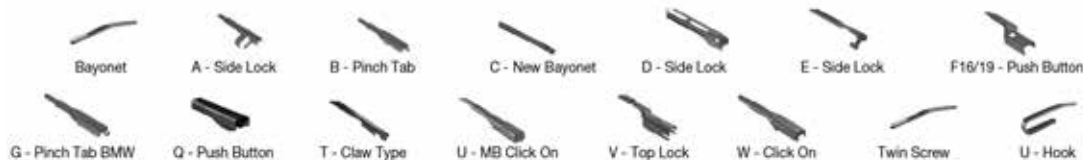

WIPER ARM TYPE		STANDARD		HYBRID		FLAT		REAR		
HONDA <i>Continued</i>												
SHUTTLE (94-04)												
	06/94-06/02	U-hook			DM-055	DM-055	DUR-055L	DUR-055L			DM-038	DU-035L
		U-hook			DM-055	DM-055	DUR-055R	DUR-055R			DM-038	DU-035R
SHUTTLE (RA) (94-04)												
	10/94-06/04	U-hook			DM-055	DM-055	DUR-055L	DUR-055L			DM-038	DU-035L
		U-hook			DM-055	DM-055	DUR-055R	DUR-055R			DM-038	DU-035R
STREAM (01-06)												
	05/01-09/06	U-hook		DMS-560	DM-060	DM-035		DU-035L				
		U-hook						DUR-060L				
		U-hook		DMS-560	DM-060	DM-035		DU-035R				
		U-hook						DUR-060R				
HYUNDAI												
ACCENT I (94-00)												
	10/94-12/02	U-hook		DMS-550	DM-050		DUR-050L	DUR-045L			DM-050	DUR-050L
		U-hook		DMS-550	DM-050		DUR-050R	DUR-045R			DM-050	DUR-050R
ACCENT I (X-3) (94-02)												
	10/94-01/00	U-hook		DMS-550	DM-050		DUR-050L	DUR-045L			DM-050	DUR-050L
		U-hook		DMS-550	DM-050		DUR-050R	DUR-045R			DM-050	DUR-050R
ACCENT II (99-06)												
	09/99-11/05	U-hook		DMS-550	DM-050		DUR-050L	DUR-045L			DM-045	DUR-045L
		U-hook		DMS-550	DM-050		DUR-050R	DUR-045R			DM-045	DUR-045R
	09/99-12/06	U-hook		DMS-550	DM-050		DUR-050L	DUR-045L				
		U-hook		DMS-550	DM-050		DUR-050R	DUR-045R				
ACCENT II Saloon (LC) (99-17)												
	01/00-12/06	U-hook		DMS-550	DM-050		DUR-050L	DUR-045L				
		U-hook		DMS-550	DM-050		DUR-050R	DUR-045R				
ACCENT III (MC) (05-10)												
	11/05-11/10	U-hook			DM-055	DM-040	DUR-055L	DU-040L				
		U-hook			DM-055	DM-040	DUR-055R	DU-040R				
ACCENT III Saloon (MC) (05-12)												
	11/05-11/10	U-hook			DM-055	DM-040	DUR-055L	DU-040L				
		U-hook			DM-055	DM-040	DUR-055R	DU-040R				
ACCENT IV / SOLARIS (10-)												
	11/10-	U-hook		DMS-565	DM-065	DM-040	DUR-065L	DU-040L	DFR-010	DFR-001		
		U-hook		DMS-565	DM-065	DM-040	DUR-065L	DU-040L	DFR-010	DFR-001		
	11/10-	U-hook		DMS-565	DM-065	DM-040	DUR-065R	DU-040R	DFR-010	DFR-001		
		U-hook		DMS-565	DM-065	DM-040	DUR-065R	DU-040R	DFR-010	DFR-001		
ACCENT IV (RB) (10-)												
	07/11-	U-hook		DMS-565	DM-065	DM-040	DUR-065L	DU-040L	DFR-010	DFR-001		
		U-hook		DMS-565	DM-065	DM-040	DUR-065R	DU-040R	DFR-010	DFR-001		
ACCENT IV Saloon (RB) (10-)												
	11/10-	U-hook		DMS-565	DM-065	DM-040	DUR-065L	DU-040L	DFR-010	DFR-001		
		U-hook		DMS-565	DM-065	DM-040	DUR-065R	DU-040R	DFR-010	DFR-001		
ACCENT Saloon (X-3) (94-00)												
	10/94-01/00	U-hook		DMS-550	DM-050		DUR-050L	DUR-045L				
		U-hook		DMS-550	DM-050		DUR-050R	DUR-045R				
ATOS (MX) (97-)												
	01/97-08/08	U-hook			DM-050	DM-040	DUR-050L	DU-040L				
		U-hook			DM-050	DM-040	DUR-050R	DU-040R				
ATOS (98-14)												
	02/98-12/10	U-hook			DM-050	DM-040	DUR-050L	DU-040L				
		U-hook			DM-050	DM-040	DUR-050R	DU-040R				
BAYON (21-)												
	05/21-										DRD-004	
BAYON (BC3) (21-)												
	05/23-										DRD-004	
COUPE I (RD) (96-02)												
	08/96-04/02	U-hook			DM-055	DM-045	DUR-055L	DUR-045L			DM-050	DUR-050L
		U-hook			DM-055	DM-045	DUR-055R	DUR-045R			DM-050	DUR-050R