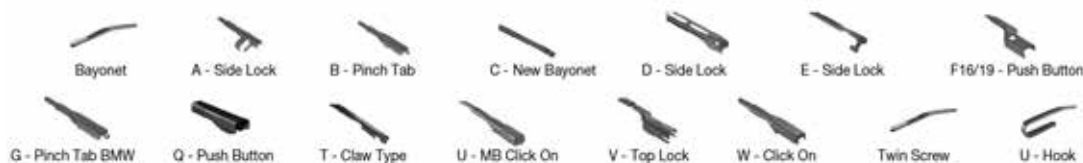

WIPER ARM TYPE	STANDARD		HYBRID		FLAT		REAR		
			+ Spoiler								
TOYOTA <i>Continued</i>											
PROACE (16-) Continued											
	06/18-	U-hook								DRD-004	
	10/19-	F19- push button						DF-416		DRD-010	
	10/19-	F19- push button						DF-416			
	10/19-	F19- push button								DRD-010	
PROACE Bus (MDZ_) (16-)											
	01/22-	C- new bayonet						DF-408		DRD-004	
		C- new bayonet						DF-205		DRD-004	
PROACE CITY Box Body/MPV (19-)											
	01/22-	F19- push button						DF-416			
PROACE Platform/Chassis (MDZ_) (16-)											
	08/21-	C- new bayonet						DF-408			
		C- new bayonet						DF-205			
PROACE VERSO Bus (MPY_) (16-)											
	01/22-	U-hook								DRD-004	
RAV 4 I / FUNCRUISER (94-00)											
	01/94-09/00	U-hook		DMS-550	DM-050	DM-045	DUR-050L	DUR-045L		DM-035	DU-035L
		U-hook		DMS-550	DM-050	DM-045	DUR-050R	DUR-045R		DM-035	DU-035R
RAV 4 I (_A1_) (94-03)											
	06/94-06/00	U-hook		DMS-550	DM-050	DM-045	DUR-050L	DUR-045L		DM-035	DU-035L
		U-hook		DMS-550	DM-050	DM-045	DUR-050R	DUR-045R		DM-035	DU-035R
RAV 4 I Cabrio (_A1_) (97-00)											
	12/97-06/00	U-hook		DMS-550	DM-050	DM-045	DUR-050L	DUR-045L		DM-035	DU-035L
		U-hook		DMS-550	DM-050	DM-045	DUR-050R	DUR-045R		DM-035	DU-035R
RAV 4 II (00-05)											
	08/00-11/05	U-hook		DMS-560	DM-060	DM-048	DUR-060L	DUR-048L		DRB-030	
		U-hook		DMS-560	DM-060	DM-048	DUR-060R	DUR-048R		DRB-030	
RAV 4 II (_A2_) (00-05)											
	05/00-11/05	U-hook		DMS-560	DM-060	DM-048	DUR-060L	DUR-048L		DRB-030	
		U-hook		DMS-560	DM-060	DM-048	DUR-060R	DUR-048R		DRB-030	
RAV 4 III (05-13)											
	11/05-12/13	U-hook					DUR-060L	DUR-043L		DRB-030	
		U-hook					DUR-060R	DUR-043R		DRB-030	
RAV 4 III (_A3_) (05-14)											
	11/05-12/12	U-hook					DUR-060L	DUR-043L		DRB-030	
		U-hook					DUR-060R	DUR-043R		DRB-030	
RAV 4 IV (12-)											
	12/12-11/18	U-hook								DRD-021	
	12/12-	U-hook					DUR-065L	DU-040L		DRD-021	
		U-hook					DUR-065R	DU-040R		DRD-021	
RAV 4 IV (_A4_) (12-)											
	12/12-	U-hook					DUR-065L	DU-040L		DRD-021	
		U-hook					DUR-065R	DU-040R		DRD-021	
RAV 4 V (18-)											
	12/18-	U-hook					DUR-065L	DU-040L		DRB-030	
		U-hook					DUR-065R	DU-040R		DRB-030	
RAV 4 V (_A5_, _H5_) (18-)											
	12/18-	U-hook					DUR-065L	DU-040L		DRB-030	
		U-hook					DUR-065R	DU-040R		DRB-030	
SEQUOIA (00-07)											
	09/00-10/07	U-hook			DM-048	DM-048	DUR-048L	DUR-048L			
		U-hook			DM-048	DM-048	DUR-048R	DUR-048R			
SEQUOIA (_K3_, _K4_) (00-07)											
	09/00-10/07	U-hook			DM-048	DM-048	DUR-048L	DUR-048L			
		U-hook			DM-048	DM-048	DUR-048R	DUR-048R			
SEQUOIA (07-)											
	11/07-	U-hook			DM-048	DM-048	DUR-048L	DUR-048L			
		U-hook			DM-048	DM-048	DUR-048R	DUR-048R			
SEQUOIA (_K6_) (07-)											
	11/07-	U-hook			DM-048	DM-048	DUR-048L	DUR-048L