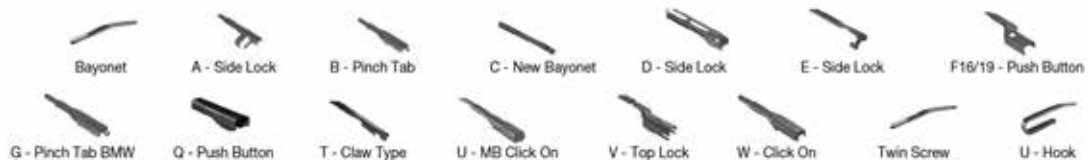

WIPER ARM TYPE		STANDARD	HYBRID	FLAT	REAR				
PEUGEOT <i>Continued</i>											
407 (04-11) <i>Continued</i>											
	05/04-02/11	A- side lock								DF-123	DRD-005
407 (6D_) (04-11)											
	11/05-10/10	A- side lock								DF-123	
407 Coupe (05-)											
	05/07-	A- side lock								DF-123	
407 Coupe (6C_) (05-)											
	05/07-10/10	A- side lock								DF-123	
504 (A., M_) (68-86)											
	07/68-07/86	U-hook			DM-040	DM-040	DU-040L	DU-040L			
		U-hook			DM-040	DM-040	DU-040R	DU-040R			
504 (68-89)											
	09/79-07/86	U-hook			DM-040	DM-040	DU-040L	DU-040L			
		U-hook			DM-040	DM-040	DU-040R	DU-040R			
504 Break (D., F_) (71-86)											
	04/71-07/86	U-hook			DM-040	DM-040	DU-040L	DU-040L			
		U-hook			DM-040	DM-040	DU-040R	DU-040R			
504 Convertible (74-84)											
	10/74-08/84	U-hook			DM-040	DM-040	DU-040L	DU-040L			
		U-hook			DM-040	DM-040	DU-040R	DU-040R			
504 Coupe (68-84)											
	01/71-08/84	U-hook			DM-040	DM-040	DU-040L	DU-040L			
		U-hook			DM-040	DM-040	DU-040R	DU-040R			
504 Pickup (E_) (80-99)											
	01/80-12/89	U-hook			DM-040	DM-040	DU-040L	DU-040L			
		U-hook			DM-040	DM-040	DU-040R	DU-040R			
505 (79-95)											
	03/82-10/84	U-hook			DM-045	DM-045	DUR-045L	DUR-045L			DM-045
		U-hook			DM-045	DM-045	DUR-045R	DUR-045R			DM-045
	02/83-08/91	U-hook			DM-045	DM-045	DUR-045L	DUR-045L			
		U-hook			DM-045	DM-045	DUR-045R	DUR-045R			
505 (551A) (79-96)											
	05/79-09/95	U-hook			DM-045	DM-045	DUR-045L	DUR-045L			
		U-hook			DM-045	DM-045	DUR-045R	DUR-045R			
505 Break (551D) (82-95)											
	04/82-12/93	U-hook			DM-045	DM-045	DUR-045L	DUR-045L			DM-045
		U-hook			DM-045	DM-045	DUR-045R	DUR-045R			DM-045
508 I (10-18)											
	11/10-12/18	F19- push button								DF-102	DRD-004
	11/10-12/18	F19- push button								DF-102	
	11/11-	F19- push button									DRD-004
508 II (18-)											
	09/18-	F19- push button								DF-417	DRD-005
	09/18-	F19- push button								DF-417	
	09/18-	F19- push button									DRD-005
508 II (FB_, FH_, F3_) (18-)											
	03/23-	F19- push button								DF-417	
508 SW II (FC_, FJ_, F4_) (18-)											
	03/23-	F19- push button								DF-417	DRD-005
		F19- push button									DRD-005
604 (561A_) (75-87)											
	08/77-07/87	U-hook			DM-045	DM-045	DUR-045L	DUR-045L			
		U-hook			DM-045	DM-045	DUR-045R	DUR-045R			
604 (77-87)											
	01/77-12/81	U-hook			DM-045	DM-045	DUR-045L	DUR-045L			
		U-hook			DM-045	DM-045	DUR-045R	DUR-045R			
605 (89-99)											
	09/89-12/92	U-hook			DM-055	DM-055	DUR-055L	DUR-055L			
		U-hook			DM-055	DM-055	DUR-055R	DUR-055R