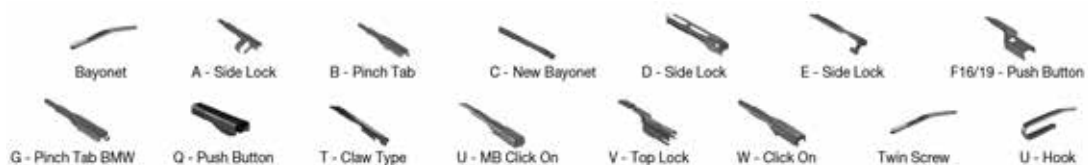

WIPER ARM TYPE	STANDARD			HYBRID		FLAT		REAR	
			+ Spoiler								
AUDI Continued											
A4 Allroad (8KH) (09-16)											
	04/09-05/16	F16- push button							DF-007	DF-316	
		F16- push button							DF-260	DF-316	
A4 Allroad (8WH) (16-)											
	01/16-	F16- push button							DF-007	DF-325	
		F16- push button							DF-260	DF-325	
A4 Allroad B9 (8WH, 8WJ) (16-)											
	08/20-	F16- push button							DF-007	DF-325	
		F16- push button							DF-260	DF-325	
A4 B5 (8D2) (94-01)											
	11/94-09/01	U-hook		DMS-553	DM-553	DM-653	DUR-053L	DUR-050L	DFR-005	DFR-004	
		U-hook		DMS-553	DM-553	DM-653	DUR-050R	DUR-050R			
A4 B5 Avant (8D5) (94-02)											
	11/94-09/01	U-hook		DMS-553	DM-553	DM-653	DUR-053L	DUR-050L	DFR-005	DFR-004	DM-038
		U-hook		DMS-553	DM-553	DM-653	DUR-050R	DUR-050R			DM-038
A4 B6 (8E2) (00-05)											
	11/00-12/04	D - slide lock									DM-035
		D - slide lock									DM-035
	11/03-12/04	D - slide lock							DF-131		
	06/04-12/04	D - slide lock								DF-131	DM-035
D - slide lock										DM-035	
A4 B6 Avant (8E5) (00-05)											
	04/01-10/03	D - slide lock									DM-035
		D - slide lock									DM-035
	11/03-12/04	D - slide lock								DF-131	DM-035
		D - slide lock									DM-035
A4 B6 Convertible (8H7) (02-09)											
	04/02-12/05	D - slide lock							DF-131		
A4 B7 (8EC) (04-08)											
	11/04-06/08	D - slide lock							DF-131		
A4 B7 Avant (8ED) (04-08)											
	11/04-06/08	D - slide lock							DF-131	DM-035	
		D - slide lock								DM-035	
A4 B7 Convertible (8HE) (02-09)											
	01/06-03/09	D - slide lock							DF-131		
A4 B9 (8W2, 8WC) (15-)											
	08/20-	F16- push button							DF-007		
		F16- push button							DF-260		
A4 B9 Avant (8W5, 8WD) (15-)											
	08/20-	F16- push button							DF-007	DF-325	
		F16- push button							DF-260	DF-325	
A4 Convertible (8H, B6, B7) (02-09)											
	11/05-03/09	D - slide lock							DF-131		
A5 (8T, 8F) (07-17)											
	06/07-01/17	F16- push button							DF-007		
		F16- push button							DF-260		
	03/09-01/17	F16- push button							DF-007		
		F16- push button							DF-260		
	09/09-01/17	F16- push button							DF-007		
		F16- push button							DF-260		
A5 (F5) (16-)											
	06/16-	F16- push button							DF-007		
		F16- push button							DF-260		
	08/16-	F16- push button							DF-007		
		F16- push button							DF-260		
	11/16-	F16- push button							DF-410		
		F16- push button							DF-207		
A5 (F53, F5P) (16-)											
	03/20-	F16- push button							DF-007		
		F16- push button							DF-260