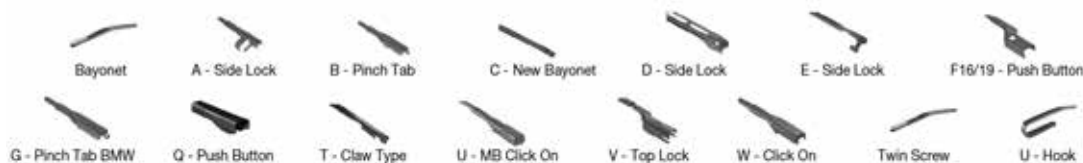

WIPER ARM TYPE	STANDARD		HYBRID		FLAT		REAR		
			+ Spoiler								
CHEVROLET <i>Continued</i>											
TRAILBLAZER (KC_) (01-09)											
	09/01-12/09	U-hook		DMS-555	DM-055	DM-055	DUR-055L	DUR-055L		DM-040	DU-040L
		U-hook		DMS-555	DM-055	DM-055	DUR-055R	DUR-055R		DM-040	DU-040R
TRANS SPORT (96-05)											
	08/96-09/05	U-hook			DM-060	DM-060	DUR-060L	DUR-060L		DM-040	DU-040L
		U-hook			DM-060	DM-060	DUR-060R	DUR-060R		DM-040	DU-040R
TRAX (12-)											
	12/12-	F19- push button							DF-041		
		F19- push button							DF-214		
UPLANDER (04-08)											
	04/04-12/09	U-hook		DMS-560	DM-060	DM-055				DM-040	
VECTRA (96-05)											
	03/96-06/05	U-hook		DMS-548	DM-048	DM-048	DUR-048L	DUR-048L	DFR-003	DFR-003	
		U-hook		DMS-548	DM-048	DM-048	DUR-048R	DUR-048R			
VECTRA (96-06)											
	03/96-12/05	U-hook		DMS-548	DM-048	DM-048	DUR-048L	DUR-048L	DFR-003	DFR-003	
		U-hook		DMS-548	DM-048	DM-048	DUR-048R	DUR-048R			
VOLT (11-)											
	11/11-	F19- push button							DF-102		
ZAFIRA (F75) (99-12)											
	02/99-12/06	U-hook		DMS-560	DM-060	DMS-560	DUR-060L	DUR-060R	DFR-009	DFR-007	
		U-hook				DM-060					
		U-hook		DMS-560	DM-060	DMS-560	DUR-060R	DUR-060L			
		U-hook				DM-060					
ZAFIRA (00-12)											
	04/01-07/12	U-hook		DMS-560	DM-060	DMS-560	DUR-060L	DUR-060R	DFR-009	DFR-007	
		U-hook				DM-060					
		U-hook		DMS-560	DM-060	DMS-560	DUR-060R	DUR-060L			
		U-hook				DM-060					
CHEVROLET (SGM)											
EPICA (05-15)											
	04/05-12/15	U-hook		DMS-555	DM-055	DM-050					
CHRYSLER											
300 C (04-12)											
	09/04-	U-hook			DM-055	DM-055	DUR-055L	DUR-055L			
		U-hook			DM-055	DM-055	DUR-055R	DUR-055R			
300 C (11-)											
	01/11-	U-hook					DUR-060L	DUR-053L			
		U-hook					DUR-060R	DUR-050R			
300C (LX, LE) (04-)											
	09/04-11/12	U-hook			DM-055	DM-055	DUR-055L	DUR-055L			
		U-hook			DM-055	DM-055	DUR-055R	DUR-055R			
300C (LX) (10-)											
	09/10-	U-hook					DUR-060L	DUR-053L			
		U-hook					DUR-060R	DUR-050R			
300C Touring (LX, LE) (04-10)											
	09/04-12/10	U-hook			DM-055	DM-055	DUR-055L	DUR-055L			
		U-hook			DM-055	DM-055	DUR-055R	DUR-055R			
300M (LR) (98-04)											
	07/98-09/04	U-hook		DMS-560	DM-060	DM-055					
CIRRUS (94-00)											
	05/94-09/00	U-hook		DMS-555	DM-055	DM-055					
NEON I (94-00)											
	05/94-09/00	U-hook			DM-053	DM-045	DUR-053L	DUR-045L			
		U-hook			DM-053	DM-045	DUR-050R	DUR-045R			
NEON II (99-06)											
	08/99-12/06	U-hook			DM-055	DM-048	DUR-055L	DUR-048L			
		U-hook			DM-055	DM-048	DUR-055R	DUR-048R