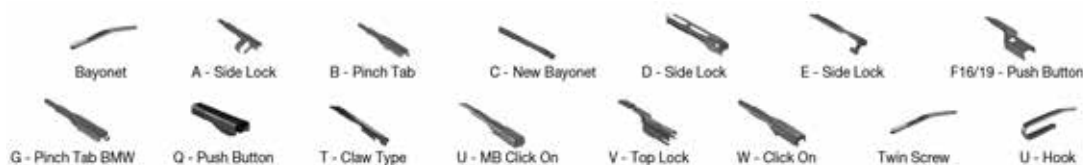

WIPER ARM TYPE	STANDARD		HYBRID		FLAT		REAR		
			+ Spoiler								
OPEL Continued											
VIVARO A Bus (X83) (01-14)											
	08/01-07/14	U-hook		DMS-560	DM-060	DM-553	DUR-060L	DUR-053L		DM-040	DU-040L
		U-hook								DRC-004	
		U-hook		DMS-560	DM-060	DM-553	DUR-060R	DUR-050R		DM-040	DU-040R
		U-hook								DRC-004	
VIVARO A Platform/Chassis (X83) (01-14)											
	02/01-07/14	U-hook		DMS-560	DM-060	DM-553	DUR-060L	DUR-053L			
		U-hook		DMS-560	DM-060	DM-553	DUR-060R	DUR-050R			
VIVARO A Van (X83) (01-14)											
	08/01-07/14	U-hook		DMS-560	DM-060	DM-553	DUR-060L	DUR-053L		DM-040	DU-040L
		U-hook								DRC-004	
		U-hook		DMS-560	DM-060	DM-553	DUR-060R	DUR-050R		DM-040	DU-040R
		U-hook								DRC-004	
VIVARO B (14-)											
	06/14-12/19	F19- push button							DF-419		
		F19- push button							DF-215		
	03/16-12/19	F19- push button							DF-419		
		F19- push button							DF-215		
	01/19-12/19	F19- push button							DF-419	DF-328	
		F19- push button								DRC-004	
		F19- push button							DF-215	DF-328	
		F19- push button								DRC-004	
VIVARO B Bus (X82) (14-19)											
	06/14-12/19	F19- push button							DF-419	DF-328	
		F19- push button								DRC-004	
		F19- push button							DF-215	DF-328	
		F19- push button								DRC-004	
VIVARO B Van (X82) (14-19)											
	06/14-12/19	F19- push button							DF-419		
		F19- push button							DF-215		
VIVARO C (19-)											
	03/19-	C- new bayonet							DF-408		
		C- new bayonet							DF-205		
VIVARO C Bus (K0) (19-)											
	12/22-	C- new bayonet							DF-408		
		C- new bayonet							DF-205		
ZAFIRA A (99-05)											
	04/99-06/05	U-hook		DMS-560	DM-060	DMS-560	DUR-060L	DUR-060R	DFR-009	DFR-007	DRC-004
		U-hook				DM-060					
		U-hook		DMS-560	DM-060	DMS-560	DUR-060R	DUR-060L			DRC-004
		U-hook				DM-060					
ZAFIRA A MPV (T98) (99-05)											
	04/99-06/05	U-hook		DMS-560	DM-060	DMS-560	DUR-060L	DUR-060R	DFR-009	DFR-007	DRC-004
		U-hook				DM-060					
		U-hook		DMS-560	DM-060	DMS-560	DUR-060R	DUR-060L			DRC-004
		U-hook				DM-060					
ZAFIRA B (05-14)											
	07/05-04/15	B- pinch tab							DF-401	DRD-010	
		B- pinch tab							DF-401	DRD-010	
		B- pinch tab								DRD-010	
		B- pinch tab								DRD-010	
ZAFIRA Life (19-)											
	03/19-	C- new bayonet							DF-408	DRD-004	
		C- new bayonet							DF-205	DRD-004	
ZAFIRA Tourer C (11-)											
	10/11-	F19- push button							DF-047	DRD-015	
		F19- push button								DRD-015	
PEUGEOT											
104 (72-88)											
	10/72-08/81	U-hook			DM-033	DM-033				DM-035	DU-035L