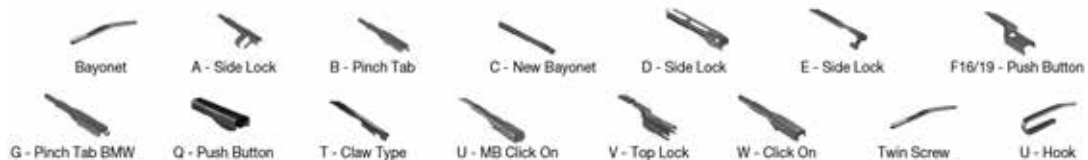

WIPER ARM TYPE	STANDARD			HYBRID		FLAT		REAR		
			+ Spoiler									
MAZDA Continued												
3 (BM, BN) (13-) Continued												
	07/13-06/19	U-hook					DUR-060R	DUR-045R			DRB-030	
3 Saloon (BK) (99-09)												
	10/03-12/09	A- side lock							DF-001			
3 Saloon (BM, BN) (13-19)												
	09/13-06/19	U-hook					DUR-060L	DUR-045L			DRB-030	
		U-hook					DUR-060R	DUR-045R			DRB-030	
5 (05-10)												
	02/05-05/10	U-hook		DMS-565	DM-065	DM-040	DUR-065L	DU-040L			DRB-030	
		U-hook		DMS-565	DM-065	DM-040	DUR-065R	DU-040R			DRB-030	
5 (CW) (10-)												
	06/10-	U-hook		DMS-565	DM-065	DM-040	DUR-065L	DU-040L			DRD-014	
		U-hook		DMS-565	DM-065	DM-040	DUR-065R	DU-040R			DRD-014	
6 (02-07)												
	07/03-02/05	U-hook		DMS-555	DM-055	DM-045	DUR-055L	DUR-045L	DFR-006	DFR-002		
		U-hook		DMS-555	DM-055	DM-045	DUR-055R	DUR-045R				
6 (07-13)												
	08/07-07/13	U-hook					DUR-060L	DU-040L			DUR-050L	
	08/07-07/13	U-hook					DUR-060L	DU-040L				
	08/07-07/13	U-hook					DUR-060R	DU-040R			DUR-050R	
	08/07-07/13	U-hook					DUR-060R	DU-040R				
	12/07-07/13	U-hook					DUR-060L	DU-040L			DRB-035	
		U-hook					DUR-060R	DU-040R			DRB-035	
6 (12-)												
	12/12-03/18	U-hook					DUR-060L	DUR-045L				
		U-hook					DUR-060R	DUR-045R				
	01/13-05/16	U-hook					DUR-060L	DUR-045L				
		U-hook					DUR-060R	DUR-045R				
	07/14-03/18	U-hook					DUR-060L	DUR-045L				
		U-hook					DUR-060R	DUR-045R				
	07/14-	U-hook									DRB-030	
		U-hook									DRD-014	
	03/18-	U-hook							DF-099		DRB-030	
	03/18-	U-hook							DF-099			
	03/18-	U-hook									DRD-014	
		U-hook									DRB-030	
		U-hook									DRD-014	
		U-hook									DRD-014	
6 Estate (GJ, GL) (12-)												
	08/12-02/18	U-hook					DUR-060L	DUR-045L			DRB-030	
		U-hook									DRD-014	
		U-hook					DUR-060R	DUR-045R			DRB-030	
		U-hook									DRD-014	
	10/12-03/18	U-hook					DUR-060L	DUR-045L				
		U-hook					DUR-060R	DUR-045R				
	10/12-	U-hook									DRB-030	
		U-hook									DRD-014	
	03/18-	U-hook							DF-099			
6 Hatchback (GG) (02-08)												
	08/02-12/07	U-hook		DMS-555	DM-055	DM-045	DUR-055L	DUR-045L	DFR-006	DFR-002	DM-050	DUR-050L
		U-hook		DMS-555	DM-055	DM-045	DUR-055R	DUR-045R			DM-050	DUR-050R
6 Saloon (GG) (02-08)												
	06/02-08/07	U-hook		DMS-555	DM-055	DM-045	DUR-055L	DUR-045L	DFR-006	DFR-002		
		U-hook		DMS-555	DM-055	DM-045	DUR-055R	DUR-045R				
6 Saloon (GJ, GL) (12-)												
	12/12-03/18	U-hook					DUR-060L	DUR-045L				
		U-hook					DUR-060R	DUR-045R				
	03/18-	U-hook							DF-099			
6 Station Wagon (GY) (02-08)												
	01/02-02/08	U-hook		DMS-555	DM-055	DM-045	DUR-055L	DUR-045L	DFR-006	DFR-002	DRB-030