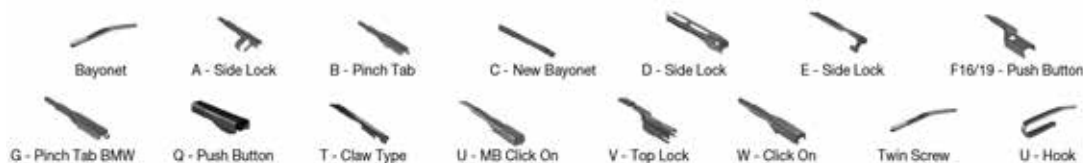

WIPER ARM TYPE		STANDARD	HYBRID	FLAT	REAR				
CITROËN <i>Continued</i>											
GS (70-86)											
	09/70-07/86	U-hook			DM-040	DM-040	DU-040L	DU-040L			
		U-hook			DM-040	DM-040	DU-040R	DU-040R			
GS Break (71-86)											
	07/71-07/86	U-hook			DM-040	DM-040	DU-040L	DU-040L			
		U-hook			DM-040	DM-040	DU-040R	DU-040R			
ID (59-75)											
	08/59-08/75	U-hook			DM-035	DM-035	DU-035L	DU-035L			
		U-hook			DM-035	DM-035	DU-035R	DU-035R			
ID Break (66-75)											
	01/66-08/75	U-hook			DM-035	DM-035	DU-035L	DU-035L			
		U-hook			DM-035	DM-035	DU-035R	DU-035R			
ID Convertible (56-65)											
	08/56-12/65	U-hook			DM-035	DM-035	DU-035L	DU-035L			
		U-hook			DM-035	DM-035	DU-035R	DU-035R			
JUMPER (06-)											
	01/12-	F19- push button								DF-028	
	07/15-	F19- push button								DF-028	
	11/15-	F19- push button								DF-028	
JUMPER I Bus (230P) (94-02)											
	02/94-04/02	U-hook		DMS-555	DM-055	DM-055					
JUMPER I Bus (244, Z_) (02-)											
	04/02-05/06	U-hook		DMS-555	DM-055	DMC-550	DUR-055L	DUR-050L			
		U-hook		DMS-555	DM-055	DMC-550	DUR-055R	DUR-050R			
JUMPER I Platform/Chassis (230) (94-02)											
	03/94-04/02	U-hook		DMS-555	DM-055	DM-055					
JUMPER I Platform/Chassis (244) (02-)											
	02/02-06/06	U-hook		DMS-555	DM-055	DMC-550	DUR-055L	DUR-050L			
		U-hook		DMS-555	DM-055	DMC-550	DUR-055R	DUR-050R			
JUMPER I Van (230L) (94-02)											
	02/94-04/02	U-hook		DMS-555	DM-055	DM-055					
JUMPER I Van (244) (02-)											
	04/02-05/06	U-hook		DMS-555			DUR-055L	DUR-050L			
		U-hook		DMS-555			DUR-055R	DUR-050R			
		U-hook			DM-055	DMC-550					
JUMPER II Bus (06-)											
	04/06-	F19- push button								DF-028	
JUMPER II Platform/Chassis (06-)											
	04/06-	F19- push button								DF-028	
JUMPER II Van (06-)											
	04/06-	F19- push button								DF-028	
JUMPY (95-06)											
	10/95-10/06	U-hook		DMS-565	DM-065	DMC-550	DUR-065L	DUR-050L	DFR-010	DFR-004	
		U-hook		DMS-565	DM-065	DMC-550	DUR-065R	DUR-050R			
	10/95-12/06	U-hook		DMS-565	DM-065	DMC-550	DUR-065L	DUR-050L	DFR-010	DFR-004	
		U-hook		DMS-565	DM-065	DMC-550	DUR-065R	DUR-050R			
	10/99-10/06	U-hook		DMS-565	DM-065	DMC-550	DUR-065L	DUR-050L	DFR-010	DFR-004	
		U-hook		DMS-565	DM-065	DMC-550	DUR-065R	DUR-050R			
JUMPY (06-)											
	11/06-	U-hook				DMC-550				DFR-010	DFR-004
		U-hook				DMC-550					
	01/07-03/16	U-hook				DMC-550			DFR-010	DFR-004	DRD-010
	01/07-03/16	U-hook				DMC-550			DFR-010	DFR-004	DRD-010
	01/07-03/16	U-hook				DMC-550					DRD-010
	01/07-03/16	U-hook				DMC-550					DRD-010
JUMPY (16-)											
	04/16-	C- new bayonet								DF-408	DRD-004
	04/16-	C- new bayonet								DF-408	DRD-004
	04/16-	C- new bayonet									DRD-010
	04/16-	C- new bayonet									DRD-010