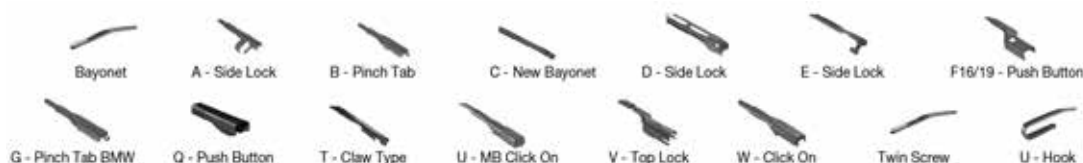

WIPER ARM TYPE		STANDARD		HYBRID		FLAT		REAR	
VAUXHALL <i>Continued</i>											
ZAFIRA III (C) (11-18)											
	10/11-08/18	F19- push button									DRD-015
VOLVO											
140 (66-75)											
	09/71-08/73	U-hook			DM-043	DM-043	DUR-043L	DUR-043L			
		U-hook			DM-043	DM-043	DUR-043R	DUR-043R			
140 (142, 144) (66-75)											
	08/66-08/75	U-hook			DM-043	DM-043	DUR-043L	DUR-043L			
		U-hook			DM-043	DM-043	DUR-043R	DUR-043R			
140 Estate (145) (66-75)											
	08/66-02/75	U-hook			DM-043	DM-043	DUR-043L	DUR-043L		DM-035	DU-035L
		U-hook			DM-043	DM-043	DUR-043R	DUR-043R		DM-035	DU-035R
164 (68-74)											
	09/68-12/72	U-hook			DM-043	DM-043	DUR-043L	DUR-043L		DM-035	DU-035L
		U-hook			DM-043	DM-043	DUR-043R	DUR-043R		DM-035	DU-035R
164 (164) (68-75)											
	08/68-07/74	U-hook			DM-043	DM-043	DUR-043L	DUR-043L		DM-035	DU-035L
		U-hook			DM-043	DM-043	DUR-043R	DUR-043R		DM-035	DU-035R
240 (74-93)											
	09/74-12/75	U-hook			DM-040	DM-040	DU-040L	DU-040L			
		U-hook			DM-040	DM-040	DU-040R	DU-040R			
	01/83-12/84	U-hook			DM-043	DM-043	DUR-043L	DUR-043L			
		U-hook			DM-043	DM-043	DUR-043R	DUR-043R			
240 (P242, P244) (74-93)											
	08/74-01/81	U-hook			DM-040	DM-040	DU-040L	DU-040L			
		U-hook			DM-040	DM-040	DU-040R	DU-040R			
	01/81-12/93	U-hook			DM-043	DM-043	DUR-043L	DUR-043L			
		U-hook			DM-043	DM-043	DUR-043R	DUR-043R			
240 Kombi (P245) (74-93)											
	08/74-01/81	U-hook			DM-040	DM-040	DU-040L	DU-040L		DM-035	DU-035L
		U-hook			DM-040	DM-040	DU-040R	DU-040R		DM-035	DU-035R
	01/81-12/93	U-hook			DM-043	DM-043	DUR-043L	DUR-043L		DM-035	DU-035L
		U-hook			DM-043	DM-043	DUR-043R	DUR-043R		DM-035	DU-035R
260 (74-82)											
	10/78-12/80	U-hook			DM-040	DM-040	DU-040L	DU-040L			
		U-hook			DM-040	DM-040	DU-040R	DU-040R			
260 (P262, P264) (74-82)											
	08/74-01/81	U-hook			DM-040	DM-040	DU-040L	DU-040L			
		U-hook			DM-040	DM-040	DU-040R	DU-040R			
	01/81-07/82	U-hook			DM-043	DM-043	DUR-043L	DUR-043L			
		U-hook			DM-043	DM-043	DUR-043R	DUR-043R			
260 Coupe (P262) (75-85)											
	08/77-12/81	U-hook			DM-040	DM-040	DU-040L	DU-040L			
		U-hook			DM-040	DM-040	DU-040R	DU-040R			
260 Estate (P265) (75-82)											
	07/75-01/81	U-hook			DM-040	DM-040	DU-040L	DU-040L		DM-035	DU-035L
		U-hook			DM-040	DM-040	DU-040R	DU-040R		DM-035	DU-035R
	01/81-07/82	U-hook			DM-043	DM-043	DUR-043L	DUR-043L		DM-035	DU-035L
		U-hook			DM-043	DM-043	DUR-043R	DUR-043R		DM-035	DU-035R
340-360 (343, 345) (75-91)											
	08/75-07/91	U-hook			DM-045	DM-045	DUR-045L	DUR-045L		DM-045	DUR-045L
		U-hook			DM-045	DM-045	DUR-045R	DUR-045R		DM-045	DUR-045R
340-360 Saloon (344) (79-91)											
	08/82-07/91	U-hook			DM-045	DM-045	DUR-045L	DUR-045L			
		U-hook			DM-045	DM-045	DUR-045R	DUR-045R			
440 (88-96)											
	09/88-08/89	U-hook			DM-053	DM-053	DUR-053L	DUR-053L		DM-050	DUR-050L
		U-hook			DM-053	DM-053	DUR-050R	DUR-050R		DM-050	DUR-050R
440 (445) (88-96)											
	08/88-12/96	U-hook			DM-053	DM-053	DUR-053L	DUR-053L		DM-050	DUR-050L