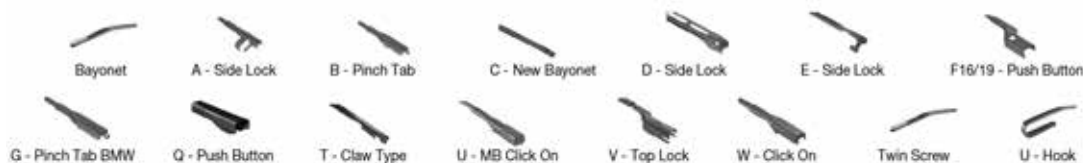

WIPER ARM TYPE	STANDARD		HYBRID		FLAT		REAR		
			+ Spoiler								
RENAULT <i>Continued</i>											
KANGOO Express (FC0/1_) (97-)											
	08/97-12/07	U-hook								DRC-004	
	08/97-	U-hook		DM-050	DM-050	DUR-050L	DUR-050L	DFR-004	DFR-004		
		U-hook		DM-050	DM-050	DUR-050R	DUR-050R				
	07/98-06/03	U-hook		DM-050	DM-050	DUR-050L	DUR-050L	DFR-004	DFR-004	DRC-004	
		U-hook		DM-050	DM-050	DUR-050R	DUR-050R			DRC-004	
KANGOO Express (FW0/1_) (08-)											
	02/08-	U-hook	DMS-550	DM-050	DM-050	DUR-050L	DUR-050L	DF-029		DM-035	
		U-hook						DFR-004	DFR-004		
		U-hook	DMS-550	DM-050	DM-050	DUR-050R	DUR-050R			DM-035	
KOLEOS I (08-)											
	09/08-	B- pinch tab						DF-011			
KOLEOS II (16-)											
	04/16-	U-hook				DUR-065L	DU-040L			DRD-003	
		U-hook								DRD-003	
KOLEOS II (HC_) (16-)											
	04/16-	U-hook				DUR-065L	DU-040L			DRD-003	
		U-hook								DRD-003	
LAGUNA I (93-01)											
	09/95-03/01	U-hook	DMS-560	DM-060	DM-048					DM-035	DU-035L
		U-hook	DMS-560	DM-060	DM-048					DM-035	DU-035R
	03/97-03/01	U-hook	DMS-560	DM-060	DM-048					DM-055	DUR-055L
		U-hook	DMS-560	DM-060	DM-048					DM-055	DUR-055R
LAGUNA I (B56_, 556_) (93-02)											
	11/93-03/01	U-hook	DMS-560	DM-060	DM-048					DM-055	DUR-055L
		U-hook	DMS-560	DM-060	DM-048					DM-055	DUR-055R
LAGUNA I Grandtour (K56_) (95-02)											
	09/95-03/01	U-hook	DMS-560	DM-060	DM-048					DM-035	DU-035L
		U-hook	DMS-560	DM-060	DM-048					DM-035	DU-035R
LAGUNA II (01-07)											
	03/01-12/07	U-hook	DMS-560	DM-060	DMC-550	DUR-060L	DUR-050L	DFR-009	DFR-004	DRD-010	
	03/01-12/07	U-hook	DMS-560	DM-060	DMC-550	DUR-060L	DUR-050L	DFR-009	DFR-004		
	03/01-12/07	U-hook	DMS-560	DM-060	DMC-550	DUR-060R	DUR-050R			DRD-010	
	03/01-12/07	U-hook	DMS-560	DM-060	DMC-550	DUR-060R	DUR-050R				
LAGUNA III (07-15)											
	10/07-12/15	C- new bayonet						DF-063		DRD-013	
	10/07-12/15	C- new bayonet						DF-063			
	10/07-12/15	C- new bayonet								DRD-013	
	09/08-12/15	C- new bayonet						DF-063			
LATITUDE (10-)											
	01/11-	U-hook	DMS-560	DM-060	DM-040	DUR-060L	DU-040L	DFR-009	DFR-001		
		U-hook	DMS-560	DM-060	DM-040	DUR-060R	DU-040R				
LATITUDE (L70_) (10-)											
	07/10-	U-hook	DMS-560	DM-060	DM-040	DUR-060L	DU-040L	DFR-009	DFR-001		
		U-hook	DMS-560	DM-060	DM-040	DUR-060R	DU-040R				
LOGAN I (LS_) (04-)											
	09/04-	U-hook	DMS-550	DM-050	DM-050	DUR-050L	DUR-050L	DFR-004	DFR-004		
		U-hook	DMS-550	DM-050	DM-050	DUR-050R	DUR-050R				
LOGAN I Estate (KS_) (07-)											
	04/07-	U-hook	DMS-550	DM-050	DM-050	DUR-050L	DUR-050L	DFR-004	DFR-004	DRD-010	
		U-hook	DMS-550	DM-050	DM-050	DUR-050R	DUR-050R			DRD-010	
LOGAN II (13-)											
	11/13-04/15	U-hook	DMS-550	DM-050	DM-050	DUR-050L	DUR-050L	DFR-004	DFR-004		
		U-hook	DMS-550	DM-050	DM-050	DUR-050R	DUR-050R				
	12/13-04/15	U-hook	DMS-550	DM-050		DUR-050L	DUR-050L	DFR-004	DFR-004		
		U-hook	DMS-550	DM-050		DUR-050R	DUR-050R				
	12/13-05/15	U-hook			DM-050						
	12/13-	U-hook								DRD-005	
	04/15-	U-hook						DF-056			
	04/15-	U-hook						DF-056