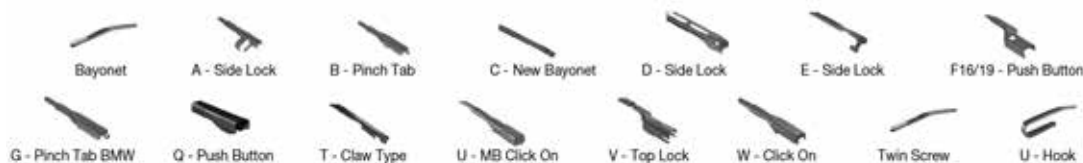

WIPER ARM TYPE	STANDARD		HYBRID		FLAT		REAR				
			+ Spoiler										
CITROËN <i>Continued</i>													
XANTIA (93-03) <i>Continued</i>													
	06/95-04/03	U-hook								DRD-010			
	12/97-04/03	U-hook								DRD-010			
XANTIA (X1_, X2_) (93-03)													
	06/98-11/00	U-hook			DM-060	DMC-550	DUR-060L	DUR-048L		DM-045	DUR-045L		
		U-hook			DM-060	DMC-550	DUR-060R	DUR-048R		DM-045	DUR-045R		
XM (89-94)													
	05/89-07/94	U-hook		DMS-555	DM-055	DM-055	DUR-055L	DUR-055L		DM-040	DU-040L		
		U-hook		DMS-555	DM-055	DM-055	DUR-055R	DUR-055R		DM-040	DU-040R		
XM (Y3) (89-94)													
	05/89-06/94	U-hook		DMS-555	DM-055	DM-055	DUR-055L	DUR-055L		DM-045	DU-040L		
		U-hook									DUR-045L		
		U-hook		DMS-555	DM-055	DM-055	DUR-055R	DUR-055R		DM-045	DU-040R		
		U-hook									DUR-045R		
XM (94-00)													
	08/94-07/99	U-hook		DMS-555	DM-055	DM-055	DUR-055L	DUR-055L		DM-040	DU-040L		
	08/94-07/99	U-hook		DMS-555	DM-055	DM-055	DUR-055L	DUR-055L		DM-045	DUR-045L		
	08/94-07/99	U-hook		DMS-555	DM-055	DM-055	DUR-055R	DUR-055R		DM-040	DU-040R		
	08/94-07/99	U-hook		DMS-555	DM-055	DM-055	DUR-055R	DUR-055R		DM-045	DUR-045R		
XM (Y4) (94-00)													
	05/94-10/00	U-hook		DMS-555	DM-055	DM-055	DUR-055L	DUR-055L		DM-045	DUR-045L		
		U-hook		DMS-555	DM-055	DM-055	DUR-055R	DUR-055R		DM-045	DUR-045R		
XM Break (Y3) (89-94)													
	05/89-07/94	U-hook		DMS-555	DM-055	DM-055	DUR-055L	DUR-055L		DM-040	DU-040L		
		U-hook		DMS-555	DM-055	DM-055	DUR-055R	DUR-055R		DM-040	DU-040R		
XM Break (Y4) (94-00)													
	05/94-10/00	U-hook		DMS-555	DM-055	DM-055	DUR-055L	DUR-055L		DM-040	DU-040L		
		U-hook		DMS-555	DM-055	DM-055	DUR-055R	DUR-055R		DM-040	DU-040R		
XSARA (97-05)													
	07/97-04/05	U-hook			DM-055	DMC-550			DFR-006	DFR-004	DM-045	DUR-045L	
		U-hook				DM-055	DMC-550					DM-045	DUR-045R
	01/98-08/00	U-hook			DM-055	DMC-550			DFR-006	DFR-004	DM-045	DUR-045L	
		U-hook				DM-055	DMC-550					DM-045	DUR-045R
	05/98-08/00	U-hook			DM-055	DMC-550			DFR-006	DFR-004	DRC-004		
		U-hook				DM-055	DMC-550					DRC-004	
	05/98-08/05	U-hook			DM-055	DMC-550			DFR-006	DFR-004			
		U-hook				DM-055	DMC-550						
XSARA (N1) (97-05)													
	04/97-03/05	U-hook			DM-055	DMC-550			DFR-006	DFR-004	DM-045	DUR-045L	
		U-hook				DM-055	DMC-550					DM-045	DUR-045R
XSARA Break (N2) (97-10)													
	10/97-08/05	U-hook			DM-055	DMC-550			DFR-006	DFR-004	DRC-004		
		U-hook				DM-055	DMC-550					DRC-004	
XSARA Coupe (N0) (98-05)													
	02/98-03/05	U-hook			DM-055	DMC-550			DFR-006	DFR-004	DM-045	DUR-045L	
		U-hook				DM-055	DMC-550					DM-045	DUR-045R
XSARA Estate Van (98-05)													
	05/98-03/05	U-hook			DM-055	DMC-550			DFR-006	DFR-004			
		U-hook				DM-055	DMC-550						
XSARA Picasso (99-11)													
	12/99-08/05	U-hook			DM-065	DM-065					DRC-004		
	12/99-09/05	U-hook			DM-065	DM-065							
	12/99-06/12	U-hook									DRC-004		
	09/05-12/11	U-hook							DF-130		DRC-004		
	09/05-06/12	U-hook							DF-130				
XSARA PICASSO (N68) (99-12)													
	06/00-08/05	U-hook			DM-065	DM-065					DRC-004		
ZX (91-98)													
	10/93-07/99	U-hook			DM-055	DM-055	DUR-055L	DUR-055L		DM-035	DU-035L		
	10/93-07/99	U-hook			DM-055	DM-055	DUR-055L	DUR-055L		DM-045	DUR-045L