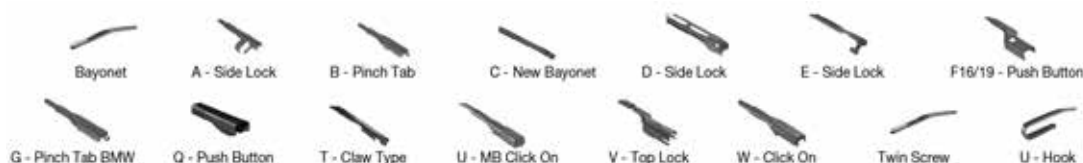

WIPER ARM TYPE		STANDARD	HYBRID	FLAT	REAR						
PEUGEOT <i>Continued</i>													
308 CC (07-14)													
	02/09-12/14	F19- push button								DF-149			
308 I (07-14)													
	09/07-10/14	F19- push button								DF-149	DRD-004		
	09/07-12/15	F19- push button								DF-149	DRD-004		
	01/08-12/12	F19- push button									DRD-004		
308 II (13-21)													
	09/13-06/21	F19- push button								DF-030	DRD-003		
		F19- push button								DF-255	DRD-003		
	03/14-06/21	F19- push button								DF-030	DRD-011		
		F19- push button								DF-255	DRD-011		
	04/14-06/21	F19- push button									DRD-011		
	03/15-06/21	F19- push button									DRD-003		
308 SW I (4E_, 4H_) (07-14)													
	01/08-12/11	F19- push button								DF-149	DRD-004		
309 I (85-89)													
	10/85-08/89	U-hook			DM-045	DM-045	DUR-045L	DUR-045L			DM-045	DUR-045L	
		U-hook				DM-045	DM-045	DUR-045R	DUR-045R			DM-045	DUR-045R
309 I (10C, 10A) (85-89)													
	10/85-12/89	U-hook			DM-045	DM-045	DUR-045L	DUR-045L			DM-045	DUR-045L	
		U-hook				DM-045	DM-045	DUR-045R	DUR-045R			DM-045	DUR-045R
309 II (89-93)													
	09/89-10/93	U-hook			DM-045	DM-045	DUR-045L	DUR-045L			DM-045	DUR-045L	
		U-hook				DM-045	DM-045	DUR-045R	DUR-045R			DM-045	DUR-045R
309 II (3C, 3A) (89-93)													
	07/89-12/93	U-hook			DM-045	DM-045	DUR-045L	DUR-045L			DM-045	DUR-045L	
		U-hook				DM-045	DM-045	DUR-045R	DUR-045R			DM-045	DUR-045R
405 I (87-93)													
	06/87-08/92	U-hook			DM-055	DM-055	DUR-055L	DUR-055L			DM-033		
		U-hook				DM-055	DM-055	DUR-055R	DUR-055R			DM-033	
	06/87-12/92	U-hook			DM-055	DM-055	DUR-055L	DUR-055L					
		U-hook				DM-055	DM-055	DUR-055R	DUR-055R				
405 I (15B) (87-93)													
	01/87-12/93	U-hook			DM-055	DM-055	DUR-055L	DUR-055L					
		U-hook				DM-055	DM-055	DUR-055R	DUR-055R				
405 I Break (15E) (87-92)													
	06/87-08/92	U-hook			DM-055	DM-055	DUR-055L	DUR-055L			DM-033		
		U-hook				DM-055	DM-055	DUR-055R	DUR-055R			DM-033	
405 II (92-99)													
	08/92-10/98	U-hook									DM-033	DU-035L	
		U-hook									DM-033	DU-035R	
405 II Break (4E) (92-98)													
	08/92-10/96	U-hook									DM-033	DU-035L	
		U-hook									DM-033	DU-035R	
406 (95-04)													
	10/95-05/04	U-hook			DM-060	DM-055							
	10/96-02/04	U-hook			DM-060	DM-055					DRD-013		
406 (8B) (95-05)													
	11/95-06/04	U-hook			DM-060	DM-055							
406 Break (8E/F) (96-04)													
	10/96-10/04	U-hook			DM-060	DM-055					DRD-013		
406 Coupe (97-04)													
	03/97-12/04	U-hook			DM-060	DM-050							
		U-hook				DM-065	DM-055						
406 Coupe (8C) (97-05)													
	10/97-03/99	U-hook			DM-060	DM-050							
		U-hook				DM-065	DM-055						
407 (04-11)													
	03/04-02/11	A- side lock								DF-123