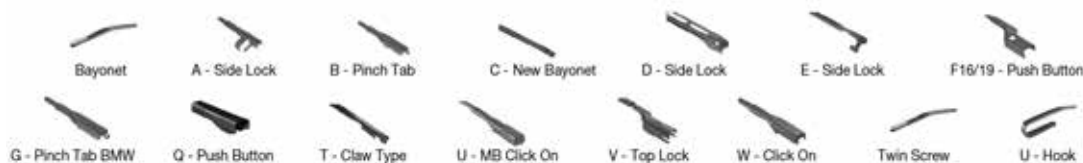

WIPER ARM TYPE	STANDARD			HYBRID		FLAT		REAR	
HYUNDAI <i>Continued</i>											
SANTA FÉ II (06-13)											
	03/06-11/09	U-hook									DRB-035
	03/06-12/12	U-hook		DMS-560	DM-060	DM-045	DUR-060L	DUR-045L	DFR-009	DFR-002	
		U-hook		DMS-560	DM-060	DM-045	DUR-060R	DUR-045R			
SANTA FÉ III (12-)											
	09/12-	U-hook					DUR-065L	DU-035L			DRD-020
		U-hook					DUR-065R	DU-035R			DRD-020
	05/15-										DRD-020
SANTA FÉ III (DM, DMA) (12-)											
	09/12-	U-hook					DUR-065L	DU-035L			DRD-020
		U-hook					DUR-065R	DU-035R			DRD-020
SANTA FÉ IV (18-)											
	02/18-	U-hook					DUR-065L	DU-035L			DRD-020
		U-hook					DUR-065R	DU-035R			DRD-020
	07/18-11/20	U-hook									DRD-020
SANTA FÉ IV (TM, TMA) (18-)											
	02/18-	U-hook					DUR-065L	DU-035L			DRD-020
		U-hook					DUR-065R	DU-035R			DRD-020
SANTAMO (98-02)											
	10/98-12/02	U-hook			DM-055	DM-045	DUR-055L	DUR-045L			DM-040 DU-040L
		U-hook			DM-055	DM-045	DUR-055R	DUR-045R			DM-040 DU-040R
SOLARIS (17-)											
	01/17-	U-hook					DUR-065L	DU-040L	DFR-010	DFR-001	
		U-hook					DUR-065R	DU-040R			
SOLARIS Saloon (HCR) (17-)											
	01/17-	U-hook					DUR-065L	DU-040L	DFR-010	DFR-001	
		U-hook					DUR-065R	DU-040R			
SONATA II (88-93)											
	06/89-03/91	U-hook			DM-050	DM-045	DUR-050L	DUR-045L			
		U-hook			DM-050	DM-045	DUR-050R	DUR-045R			
SONATA II (Y-2) (88-93)											
	09/88-10/93	U-hook			DM-050	DM-045	DUR-050L	DUR-045L			
		U-hook			DM-050	DM-045	DUR-050R	DUR-045R			
SONATA III (Y-3) (92-00)											
	05/93-06/98	U-hook			DM-050	DM-050	DUR-050L	DU-035L			
		U-hook					DUR-065L	DUR-050L			
		U-hook			DM-050	DM-050	DUR-050R	DU-035R			
		U-hook					DUR-065R	DUR-050R			
SONATA III (93-98)											
	05/93-10/94	U-hook			DM-050	DM-050	DUR-050L	DU-035L			
		U-hook					DUR-065L	DUR-050L			
		U-hook			DM-050	DM-050	DUR-050R	DU-035R			
		U-hook					DUR-065R	DUR-050R			
SONATA IV (98-05)											
	10/01-11/04	U-hook			DM-055	DM-050	DUR-055L	DUR-050L			
		U-hook			DM-055	DM-050	DUR-055R	DUR-050R			
SONATA IV (EF) (98-05)											
	03/98-05/05	U-hook			DM-055	DM-050	DUR-055L	DUR-050L			
		U-hook			DM-055	DM-050	DUR-055R	DUR-050R			
SONATA V (NF) (04-14)											
	09/08-12/10	U-hook		DMS-560	DM-060	DM-050	DUR-060L	DUR-050L			
		U-hook		DMS-560	DM-060	DM-050	DUR-060R	DUR-050R			
SONATA V (05-10)											
	01/05-12/10	U-hook		DMS-560	DM-060	DM-050	DUR-060L	DUR-050L			
		U-hook		DMS-560	DM-060	DM-050	DUR-060R	DUR-050R			
SONATA VI (09-15)											
	06/09-12/15	U-hook					DUR-065L	DUR-045L			
		U-hook					DUR-065R	DUR-045R			
SONATA VI (YF) (09-15)											
	09/10-12/15	U-hook					DUR-065L	DUR-045L