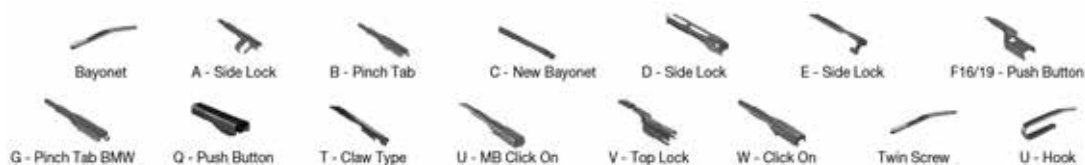

WIPER ARM TYPE	STANDARD		HYBRID		FLAT		REAR	
			+ Spoiler							
MERCEDES-BENZ <i>Continued</i>										
G-CLASS (W463A) (18-)										
	01/18-	U-hook			DM-040	DM-040	DU-040L	DU-040R		
		U-hook			DM-040	DM-040	DU-040R	DU-040L		
G-CLASS (W460) (79-93)										
	03/79-07/93	U-hook			DM-040	DM-040	DU-040L	DU-040R		DM-038 DU-035L
		U-hook			DM-040	DM-040	DU-040R	DU-040L		DM-038 DU-035R
G-CLASS (W463) (89-19)										
	09/89-12/15	U-hook			DM-040	DM-040	DU-040L	DU-040R		DM-038 DU-035L
		U-hook			DM-040	DM-040	DU-040R	DU-040L		DM-038 DU-035R
	09/89-04/18	U-hook			DM-040	DM-040	DU-040L	DU-040R		DM-038 DU-035L
		U-hook			DM-040	DM-040	DU-040R	DU-040L		DM-038 DU-035R
G-CLASS (W461) (89-)										
	09/89-	U-hook			DM-040	DM-040	DU-040L	DU-040R		DM-038 DU-035L
		U-hook			DM-040	DM-040	DU-040R	DU-040L		DM-038 DU-035R
G-CLASS (W463) (89-)										
	09/96-08/99	U-hook			DM-040	DM-040	DU-040L	DU-040R		DM-038 DU-035L
		U-hook			DM-040	DM-040	DU-040R	DU-040L		DM-038 DU-035R
G-CLASS Cabrio (W463) (89-)										
	09/96-08/99	U-hook			DM-040	DM-040	DU-040L	DU-040R		DM-038 DU-035L
		U-hook			DM-040	DM-040	DU-040R	DU-040L		DM-038 DU-035R
GL (X164) (06-12)										
	09/06-12/12	B- pinch tab						DF-024		DRD-004
		B- pinch tab								DRD-004
GL (X166) (12-15)										
	07/12-10/15	F19- push button						DF-057		DRD-004
		F19- push button								DRD-004
GLA (H247) (20-)										
	02/20-	U - MB click on						DF-088		DF-321
		U - MB click on								DF-321
GLA (X156) (13-)										
	01/15-09/15	B- pinch tab						DF-011		
		B- pinch tab						DF-240		
		B- pinch tab						DF-240		
	01/15-12/19	B- pinch tab								DF-319
GLA-CLASS (X156) (13-)										
	12/13-09/15	B- pinch tab						DF-011		
		B- pinch tab						DF-240		
		B- pinch tab						DF-240		
	12/13-12/19	B- pinch tab								DF-319
GLB (X247) (19-)										
	07/19-	U - MB click on								DF-326
GLC (253) (15-)										
	06/15-06/22	U - MB click on						DF-083		DF-324
		U - MB click on								DF-326
		U - MB click on								DF-324
		U - MB click on								DF-326
	06/16-03/23	U - MB click on						DF-083		DF-324
		U - MB click on								DF-324
GLC (X253) (15-)										
	06/15-05/19	U - MB click on						DF-083		DF-324
		U - MB click on								DF-326
		U - MB click on								DF-324
		U - MB click on								DF-326
GLC Coupe (C253) (16-)										
	06/16-03/23	U - MB click on						DF-083		DF-324
		U - MB click on								DF-324
GL-CLASS (X166) (12-15)										
	07/12-12/15	F19- push button						DF-057		DRD-004
		F19- push button								DRD-004