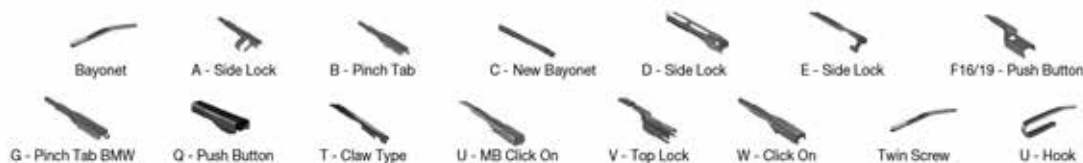

WIPER ARM TYPE	STANDARD		HYBRID		FLAT		REAR		
FORD <i>Continued</i>											
KA (RB_) (96-08)											
	09/96-11/08	U-hook			DM-048	DM-043	DUR-048L	DUR-043L			
		U-hook			DM-048	DM-043	DUR-048R	DUR-043R			
KA (08-16)											
	10/08-10/10	U-hook		DMS-560	DM-060		DUR-060L				
		U-hook		DMS-560	DM-060		DUR-060R				
	10/08-05/16	U-hook								DRD-005	
	11/10-05/16	U-hook							DF-005		
KA Van (RB) (02-05)											
	05/02-05/05	U-hook			DM-048	DM-043	DUR-048L	DUR-043L			
		U-hook			DM-048	DM-043	DUR-048R	DUR-043R			
KA+ (16-)											
	06/16-	F19- push button							DF-422		
	06/16-	F19- push button							DF-422		
KA+ III (UK, FK) (14-)											
	09/15-	F19- push button							DF-422		
KA+ III Saloon (TK, FK) (14-)											
	09/15-01/18	F19- push button							DF-422		
KUGA I (08-12)											
	02/08-11/12	F19- push button							DF-033	DRD-011	
		F19- push button								DRD-011	
KUGA II (12-)											
	06/12-	B- pinch tab							DF-151	DF-320	
	10/12-	B- pinch tab							DF-151	DF-320	
KUGA II (DM2) (12-)											
	03/13-	B- pinch tab							DF-151	DF-320	
KUGA III (19-)											
	07/19-	B- pinch tab								DF-320	
	03/20-	B- pinch tab							DF-023		
	01/21-	B- pinch tab								DF-023	DF-320
		B- pinch tab									DF-320
KUGA III (DFK) (19-)											
	07/19-	B- pinch tab								DF-320	
	03/20-	B- pinch tab							DF-023		
	11/22-	B- pinch tab								DF-023	DF-320
		B- pinch tab									DF-320
MAVERICK (UDS, UNS) (93-98)											
	02/93-04/98	U-hook		DMS-553	DM-553	DM-050		DUR-050L		DM-033	
		U-hook				DMC-550				DM-038	
		U-hook		DMS-553	DM-553	DM-050		DUR-050R		DM-033	
		U-hook				DMC-550				DM-038	
MAVERICK (01-)											
	02/01-	U-hook		DMS-548	DM-048	DM-048	DUR-048L	DUR-048L			
		U-hook		DMS-548	DM-048	DM-048	DUR-048R	DUR-048R			
MAVERICK VAN (96-98)											
	06/96-04/98	U-hook		DMS-553	DM-553	DMC-550				DM-033	
MONDEO I (GBP) (93-96)											
	02/93-08/96	U-hook		DMS-553	DM-553	DMC-550			DFR-005	DFR-004	
		U-hook		DMS-553	DM-553	DMC-550					
MONDEO I Saloon (GBP) (93-96)											
	02/93-08/96	U-hook		DMS-553	DM-553	DMC-550			DFR-005	DFR-004	
		U-hook		DMS-553	DM-553	DMC-550					
MONDEO I Turnier (BNP) (93-96)											
	01/93-08/96	U-hook		DMS-553	DM-553	DMC-550			DFR-005	DFR-004	
		U-hook		DMS-553	DM-553	DMC-550					
MONDEO II (BAP) (96-00)											
	08/96-09/00	U-hook		DMS-553	DM-553	DMC-550			DFR-005	DFR-004	
		U-hook		DMS-553	DM-553	DMC-550