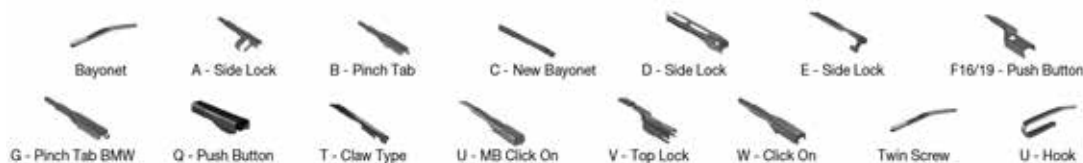

WIPER ARM TYPE	STANDARD		HYBRID		FLAT		REAR		
MITSUBISHI <i>Continued</i>											
PAJERO SPORT I (K7_, K9_) (96-)											
	11/98-12/11	U-hook		DMS-550	DM-050	DM-050	DUR-050L	DUR-050L		DM-040 DU-040L	
		U-hook		DMS-550	DM-050	DM-050	DUR-050L	DUR-050L		DM-040 DU-040R	
PAJERO Sport I (97-08)											
	09/96-	U-hook		DMS-550	DM-050	DM-050	DUR-050L	DUR-050L		DM-040 DU-040L	
		U-hook		DMS-550	DM-050	DM-050	DUR-050L	DUR-050L		DM-040 DU-040R	
	12/99-01/08	U-hook		DMS-550	DM-050	DM-050	DUR-050L	DUR-050L		DM-040 DU-040L	
		U-hook		DMS-550	DM-050	DM-050	DUR-050L	DUR-050L		DM-040 DU-040R	
PAJERO Sport II (08-)											
	07/08-09/09	U-hook		DMS-555	DM-055	DM-045	DUR-055L	DUR-045L		DRA-035	
		U-hook		DMS-555	DM-055	DM-045	DUR-055R	DUR-045R		DRA-035	
	09/09-	U-hook		DMS-555	DM-055	DM-045	DUR-055L	DUR-045L		DRA-030	
		U-hook		DMS-555	DM-055	DM-045	DUR-055R	DUR-045R		DRA-030	
PAJERO SPORT II (KH_, KG_) (08-)											
	01/08-09/09	U-hook		DMS-555	DM-055	DM-045	DUR-055L	DUR-045L		DRA-035	
		U-hook		DMS-555	DM-055	DM-045	DUR-055R	DUR-045R		DRA-035	
	09/09-	U-hook		DMS-555	DM-055	DM-045	DUR-055L	DUR-045L		DRA-030	
		U-hook		DMS-555	DM-055	DM-045	DUR-055R	DUR-045R		DRA-030	
PAJERO Sport III (15-)											
	08/15-	U-hook					DUR-055L	DUR-045L			
		U-hook					DUR-055R	DUR-045R			
PAJERO SPORT III (KS_) (15-)											
	08/15-	U-hook					DUR-055L	DUR-045L			
		U-hook					DUR-055R	DUR-045R			
SIGMA (F2_A, F1_A) (90-96)											
	12/90-07/96	U-hook			DM-050	DM-048	DUR-050L	DUR-048L			
		U-hook			DM-050	DM-048	DUR-050R	DUR-048R			
SIGMA Station Wagon (F0_W) (92-96)											
	06/92-10/96	U-hook			DM-050	DM-048	DUR-050L	DUR-048L		DM-040 DU-040L	
		U-hook			DM-050	DM-048	DUR-050R	DUR-048R		DM-040 DU-040R	
SPACE RUNNER (N6_W) (99-03)											
	08/99-01/03	U-hook			DRT-065	DM-040				DM-038 DU-035R	
		U-hook								DRT-065	
		U-hook			DRT-065	DM-040				DM-038 DU-035L	
		U-hook								DRT-065	
SPACE RUNNER MPV (N1_W, N2_W) (91-99)											
	10/91-08/99	U-hook			DM-055	DM-045	DUR-055L	DUR-045L		DM-040 DU-040L	
		U-hook			DM-055	DM-045	DUR-055R	DUR-045R		DM-040 DU-040R	
SPACE STAR / MIRAGE (12-)											
	01/12-	U-hook		DMS-555	DM-055	DM-035	DUR-055L	DU-035L		DRB-030	
		U-hook		DMS-555	DM-055	DM-035	DUR-055R	DU-035R		DRB-030	
SPACE STAR MPV (DG_A) (98-04)											
	09/01-12/04	U-hook		DMS-553	DM-053	DM-045	DUR-053L	DUR-045L	DFR-005	DFR-002	DM-033 DU-035L
		U-hook		DMS-553	DM-053	DM-045	DUR-050R	DUR-045R			DM-033 DU-035R
SPACE WAGON (D0_V/W) (84-92)											
	01/84-04/91									DM-043 DUR-043L	
											DM-043 DUR-043R
SPACE WAGON (91-98)											
	05/91-12/97	U-hook			DM-055		DUR-055L	DUR-045L		DM-040 DU-040L	
		U-hook			DM-055		DUR-055R	DUR-045R		DM-040 DU-040R	
SPACE WAGON (N3_W, N4_W) (91-00)											
	10/91-10/98	U-hook			DM-055		DUR-055L	DUR-045L		DM-040 DU-040L	
		U-hook			DM-055		DUR-055R	DUR-045R		DM-040 DU-040R	
SPACE WAGON (98-04)											
	12/98-06/02	U-hook			DM-065	DM-040		DU-040L		DM-038 DU-035L	
		U-hook			DM-065	DM-040		DU-040R		DM-038 DU-035R	
SPACE WAGON (N9_W, N8_W) (98-04)											
	10/98-12/04	U-hook			DM-065	DM-040		DU-040L		DM-038 DU-035L	
		U-hook			DM-065	DM-040		DU-040R		DM-038 DU-035R