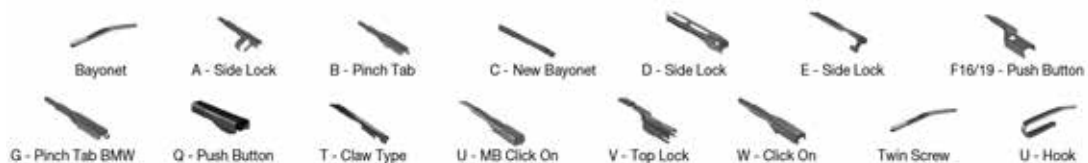

WIPER ARM TYPE	STANDARD		HYBRID		FLAT		REAR			
			+ Spoiler									
NISSAN <i>Continued</i>												
JUKE (10-)												
	01/12-06/17	U-hook				DUR-055L	DU-035L					
		U-hook				DUR-055R	DU-035R					
	01/12-12/19	U-hook								DRD-004		
		U-hook						DF-406				
	06/17-12/19	U-hook						DF-203				
		U-hook						DF-406		DRD-004		
	07/18-12/19	U-hook						DF-203		DRD-004		
		U-hook						DF-203		DRD-004		
JUKE (F15) (10-)												
	06/10-06/17	U-hook				DUR-055L	DU-035L					
		U-hook				DUR-055R	DU-035R					
	06/10-12/19	U-hook								DRD-004		
		U-hook						DF-406				
	06/17-12/19	U-hook						DF-203				
		U-hook						DF-203				
KUBISTAR (03-)												
	08/03-10/09	U-hook			DM-050	DM-050	DUR-050L	DUR-050L	DFR-004	DFR-004	DRC-004	
		U-hook			DM-050	DM-050	DUR-050R	DUR-050R			DRC-004	
KUBISTAR Van (X76) (03-)												
	08/03-	U-hook			DM-050	DM-050	DUR-050L	DUR-050L	DFR-004	DFR-004	DRC-004	
		U-hook			DM-050	DM-050	DUR-050R	DUR-050R			DRC-004	
LAUREL (HLC230) (77-83)												
	03/77-05/83	Twin Screw			DR-348	DR-345						
LAUREL (JC31) (80-85)												
	01/81-12/85	Twin Screw			DR-348	DR-345						
LAUREL (81-85)												
	11/84-12/85	Twin Screw			DR-348	DR-345						
LAUREL (JC32) (84-90)												
	11/84-12/89	U-hook			DM-048	DM-048	DUR-048L	DUR-048L				
		U-hook			DM-048	DM-048	DUR-048R	DUR-048R				
LEAF (ZE0) (10-)												
	11/10-	U-hook		DMS-565	DM-065	DM-040			DFR-010	DFR-002	DRA-025	
		U-hook		DMS-565	DM-065	DM-040					DRA-025	
MAXIMA / MAXIMA QX IV (A32) (94-00)												
	03/94-03/99	U-hook			DM-055	DM-053	DUR-055L	DUR-053L				
		U-hook			DM-055	DM-053	DUR-055R	DUR-050R				
MAXIMA / MAXIMA QX V (A33) (99-03)												
	12/99-11/03	U-hook			DM-065	DM-043		DUR-043L				
		U-hook			DM-065	DM-043		DUR-043R				
MAXIMA III (88-94)												
	10/88-06/94	U-hook			DM-053	DM-050	DUR-053L	DUR-050L				
		U-hook			DM-053	DM-050	DUR-050R	DUR-050R				
MAXIMA IV (95-00)												
	01/95-08/00	U-hook			DM-055	DM-053	DUR-055L	DUR-053L				
		U-hook			DM-055	DM-053	DUR-055R	DUR-050R				
	10/97-12/00	U-hook			DM-055	DM-053	DUR-055L	DUR-053L				
		U-hook			DM-055	DM-053	DUR-055R	DUR-050R				
MAXIMA V (99-03)												
	03/00-11/03	U-hook			DM-065	DM-043		DUR-043L				
		U-hook			DM-065	DM-043		DUR-043R				
MICRA I (K10) (82-92)												
	12/82-07/92	U-hook			DM-045	DM-045	DUR-045L	DUR-045L		DM-045	DUR-045L	
		U-hook			DM-045	DM-045	DUR-045R	DUR-045R		DM-045	DUR-045R	
MICRA II (K11) (92-03)												
	08/92-02/03	U-hook		DMS-550	DM-050	DM-045	DUR-050L	DUR-045L	DFR-003	DFR-002	DM-040	DU-040L
		U-hook		DMS-550	DM-050	DM-045	DUR-050R	DUR-045R			DM-040	DU-040R
MICRA III (K12) (02-10)												
	10/03-07/05	U-hook		DMS-553	DM-553	DM-545	DUR-053L	DUR-045L	DFR-005	DFR-002		
		U-hook		DMS-553	DM-553	DM-545	DUR-050R	DUR-045R				
	05/05-07/05	U-hook									DRA-030	
	05/05-06/10	U-hook		DMS-553	DM-553	DM-545	DUR-053L	DUR-045L	DFR-005	DFR-002	DRA-030