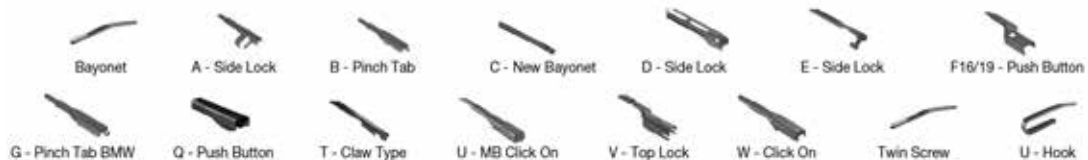

WIPER ARM TYPE	STANDARD		HYBRID		FLAT		REAR	
			+ Spoiler							
BMW Continued										
X5 (F15, F85) (13-18)										
	08/13-07/18	U-hook					DUR-060L	DUR-050L		DRA-030
		U-hook					DUR-060R	DUR-050R		DRA-030
X6 (G06) (19-)										
	08/19-	F19- push button							DF-037	
X6 (G06, F96) (19-)										
	04/23-	F19- push button							DF-037	
X6 (E71, E72) (08-14)										
	06/07-10/11	A- side lock							DF-112	
X6 (F16) (14-19)										
	08/14-07/19	U-hook					DUR-060L	DUR-050L		
		U-hook					DUR-060R	DUR-050R		
X6 (F16, F86) (14-19)										
	06/15-07/19	U-hook					DUR-060L	DUR-050L		
		U-hook					DUR-060R	DUR-050R		
X7 (G07) (19-)										
	03/19-	F19- push button							DF-037	
Z1 Roadster (88-91)										
	06/88-06/91	U-hook			DM-050	DMC-550				
Z3 (E36) (95-03)										
	02/98-06/00	U-hook			DM-050	DMC-550				
	02/98-01/03	U-hook			DM-050	DMC-550				
Z3 Coupe (E36) (97-03)										
	01/98-06/03	U-hook			DM-050	DMC-550				
Z3 Roadster (E36) (95-03)										
	10/95-01/03	U-hook			DM-050	DMC-550				
Z4 (G29) (18-)										
	11/18-	F19- push button							DF-060	
Z4 (E85, E86) (03-09)										
	12/02-02/09	U-hook		DMS-555	DM-055	DMC-550	DUR-055L	DUR-050L		
		U-hook		DMS-555	DM-055	DMC-550	DUR-055R	DUR-050R		
	04/06-08/08	U-hook		DMS-555	DM-055	DMC-550	DUR-055L	DUR-050L		
		U-hook		DMS-555	DM-055	DMC-550	DUR-055R	DUR-050R		
Z4 (E89) (09-16)										
	02/09-08/16	U-hook		DMS-555	DM-055	DMC-550	DUR-055L	DUR-050L		
		U-hook		DMS-555	DM-055	DMC-550	DUR-055R	DUR-050R		
Z4 Roadster (G29) (18-)										
	03/19-	F19- push button							DF-060	
Z8 Roadster (E52) (00-03)										
	01/00-12/03	U-hook		DMS-553	DM-553	DM-553				
CADILLAC										
ATS (13-)										
	02/13-	U-hook					DUR-055L	DUR-045L		
		U-hook					DUR-055R	DUR-045R		
	01/14-	U-hook					DUR-055L	DUR-045L		
		U-hook					DUR-055R	DUR-045R		
ATS Coupe (13-)										
	02/13-	U-hook					DUR-055L	DUR-045L		
		U-hook					DUR-055R	DUR-045R		
CTS (07-)										
	09/09-10/13	U-hook					DUR-055L	DUR-048L		
		U-hook					DUR-055R	DUR-048R		
CTS (08-15)										
	07/07-	U-hook					DUR-055L	DUR-048L		
		U-hook					DUR-055R	DUR-048R		
	01/08-	U-hook					DUR-055L	DUR-048L		
	01/08-	U-hook					DUR-055L	DUR-048L		
	01/08-	U-hook					DUR-055R	DUR-048R		
	01/08-	U-hook					DUR-055R	DUR-048R