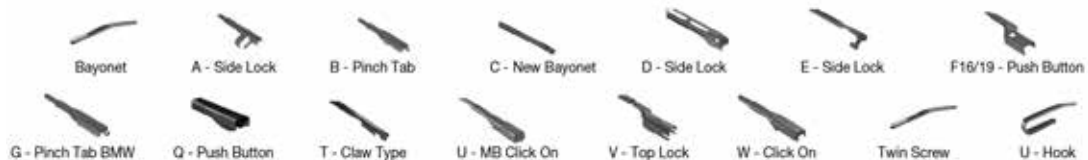

WIPER ARM TYPE	STANDARD			HYBRID		FLAT		REAR	
FIAT <i>Continued</i>											
500X (334_) (14-)											
	09/14-	F19- push button							DF-041	DRD-005	
		F19- push button							DF-214	DRD-005	
ALBEA / SIENA (96-11)											
	04/96-12/12	U-hook		DMS-555	DM-055	DM-545	DUR-055L	DUR-045L	DFR-006	DFR-002	
		U-hook		DMS-555	DM-055	DM-545	DUR-055R	DUR-045R			
ARGENTA (132_) (77-87)											
	06/78-07/86	U-hook			DM-040	DM-040	DU-040L	DU-040L			
		U-hook			DM-040	DM-040	DU-040R	DU-040R			
BARCETTA (183_) (95-05)											
	04/95-05/05	U-hook			DM-048	DM-048	DUR-048L	DUR-048L			
		U-hook			DM-048	DM-048	DUR-048R	DUR-048R			
BRAVA (95-02)											
	08/99-03/00	U-hook			DM-055	DM-048	DUR-055L	DUR-048L			
		U-hook			DM-055	DM-048	DUR-055R	DUR-048R			
BRAVA (182_) (95-03)											
	10/95-12/02	U-hook			DM-055	DM-048	DUR-055L	DUR-048L			
		U-hook			DM-055	DM-048	DUR-055R	DUR-048R			
BRAVO I (182_) (95-01)											
	10/95-10/01	U-hook			DM-055	DM-048	DUR-055L	DUR-048L			
		U-hook			DM-055	DM-048	DUR-055R	DUR-048R			
BRAVO II (06-14)											
	11/06-12/16	F19- push button							DF-030	DRD-005	
		F19- push button							DF-255	DRD-005	
CINQUECENTO (170_) (91-99)											
	07/91-07/99	U-hook		DMS-548	DM-048		DUR-048L	DUR-048L			
		U-hook		DMS-548	DM-048		DUR-048R	DUR-048R			
COUPE (175_) (93-00)											
	11/93-08/00	U-hook			DM-053	DM-048	DUR-053L	DUR-048L			
		U-hook			DM-053	DM-048	DUR-050R	DUR-048R			
CROMA (154_) (85-96)											
	12/85-12/96	U-hook			DM-050	DM-050	DUR-050L	DUR-050L		DM-045	DUR-045L
		U-hook			DM-050	DM-050	DUR-050R	DUR-050R		DM-045	DUR-045R
CROMA (194_) (05-11)											
	06/05-12/11	A- side lock							DF-156		
DOBLO (01-)											
	11/01-07/09	U-hook			DM-055		DUR-055L	DUR-043L		DM-035	DU-035L
		U-hook			DM-055		DUR-055R	DUR-043R		DM-035	DU-035R
	09/02-	U-hook			DM-055		DUR-055L	DUR-043L		DM-035	DU-035L
		U-hook			DM-055		DUR-055R	DUR-043R		DM-035	DU-035R
DOBLO (10-)											
	06/10-	F19- push button							DF-033	DM-040	
		F19- push button								DM-040	
	03/15-	F19- push button							DF-033	DM-040	
		F19- push button								DM-040	
	03/16-	F19- push button							DF-033	DM-040	
		F19- push button								DM-040	
DOBLO Box Body/MPV (510_, 511_) (22-)											
	06/22-	F19- push button							DF-416		
DOBLO Box Body/MPV (223_) (00-)											
	03/01-	U-hook			DM-055		DUR-055L	DUR-043L		DM-035	DU-035L
		U-hook			DM-055		DUR-055R	DUR-043R		DM-035	DU-035R
DOBLO Bus (263_) (09-)											
	01/10-	F19- push button							DF-033	DM-040	
		F19- push button								DM-040	
DOBLO Cargo (263_) (10-)											
	02/10-	F19- push button							DF-033	DM-040	
		F19- push button								DM-040