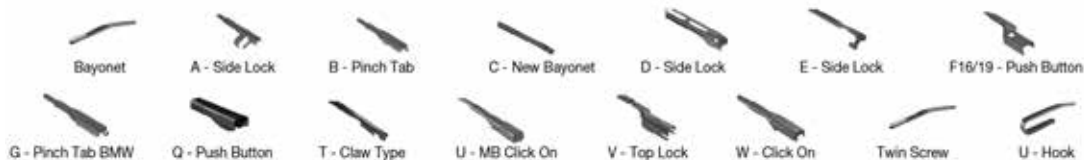

WIPER ARM TYPE	STANDARD		HYBRID		FLAT		REAR			
			+ Spoiler									
FORD <i>Continued</i>												
TOURNEO Connect (13-) <i>Continued</i>												
	05/15-									DRD-010		
TOURNEO Courier (14-)												
	04/18-	B- pinch tab						DF-404	DRD-010			
		B- pinch tab							DRD-010			
TOURNEO COURIER B460 MPV (14-)												
	02/14-	B- pinch tab						DF-404	DRD-010			
		B- pinch tab							DRD-010			
TOURNEO Custom (12-)												
	12/15-	F19- push button						DF-075				
TOURNEO CUSTOM V362 Bus (F3) (12-)												
	04/12-12/15	F19- push button						DF-075				
TRANSIT (85-92)												
	10/85-07/87	U-hook			DM-055	DM-055	DUR-055L	DUR-055L		DM-038	DU-035L	
		U-hook			DM-055	DM-055	DUR-055R	DUR-055R		DM-038	DU-035R	
	10/85-03/91	U-hook			DM-055	DM-055	DUR-055L	DUR-055L		DM-038	DU-035L	
	10/85-03/91	U-hook			DM-055	DM-055	DUR-055L	DUR-055L		DM-038	DU-035L	
	10/85-03/91	U-hook			DM-055	DM-055	DUR-055R	DUR-055R		DM-038	DU-035R	
	10/85-03/91	U-hook			DM-055	DM-055	DUR-055R	DUR-055R		DM-038	DU-035R	
TRANSIT (91-94)												
	04/91-07/94	U-hook			DM-055	DM-055	DUR-055L	DUR-055L		DM-038	DU-035L	
		U-hook			DM-055	DM-055	DUR-055R	DUR-055R		DM-038	DU-035R	
TRANSIT (94-00)												
	08/94-03/00	U-hook			DM-055	DM-055				DM-038	DU-035L	
		U-hook			DM-055	DM-055				DM-038	DU-035R	
	06/99-12/00	U-hook			DM-055	DM-055				DM-038	DU-035L	
		U-hook			DM-055	DM-055				DM-038	DU-035R	
TRANSIT (00-06)												
	08/00-03/06	U-hook		DMS-565	DM-065	DM-060						
	03/01-03/06	U-hook		DMS-565	DM-065	DM-060						
TRANSIT (13-)												
	01/14-	F19/16- push button							DF-067			
	01/14-	F19/16- push button							DF-067			
	01/14-	F19- push button							DF-067			
TRANSIT Bus (T_) (85-92)												
	11/85-09/92	U-hook			DM-055	DM-055	DUR-055L	DUR-055L		DM-038	DU-035L	
		U-hook			DM-055	DM-055	DUR-055R	DUR-055R		DM-038	DU-035R	
TRANSIT Bus (E_) (91-94)												
	01/91-09/94	U-hook			DM-055	DM-055	DUR-055L	DUR-055L		DM-038	DU-035L	
		U-hook			DM-055	DM-055	DUR-055R	DUR-055R		DM-038	DU-035R	
TRANSIT Bus (E_) (94-00)												
	06/94-06/00	U-hook			DM-055	DM-055				DM-038	DU-035L	
		U-hook			DM-055	DM-055				DM-038	DU-035R	
TRANSIT Bus (FD_, FB_, FS_, FZ_, FC_) (00-06)												
	01/00-05/06	U-hook		DMS-565	DM-065	DM-060						
TRANSIT Bus (FD_, FB_, FS_, FZ_, FC_) (06-14)												
	04/06-12/14	U-hook		DMS-565	DM-065	DM-060						
TRANSIT CONNECT (P65_, P70_, P80_) (02-)												
	06/02-12/13	U-hook		DMS-555	DM-055	DM-050	DUR-055L	DUR-050L	DFR-006	DFR-004	DM-035	DU-035L
		U-hook		DMS-555	DM-055	DM-050	DUR-055R	DUR-050R			DM-035	DU-035R
TRANSIT Connect (13-)												
	05/15-	B- pinch tab							DF-153	DRD-010		
	05/15-	B- pinch tab							DF-153	DRD-010		
TRANSIT CONNECT MPV (13-)												
	02/13-	B- pinch tab							DF-153	DRD-010		
TRANSIT CONNECT V408 Box Body/MPV (13-)												
	02/13-	B- pinch tab							DF-153	DRD-010		
TRANSIT Courier (14-)												
	04/18-	B- pinch tab								DRD-010		
	04/18-	B- pinch tab							DF-404	DRD-010