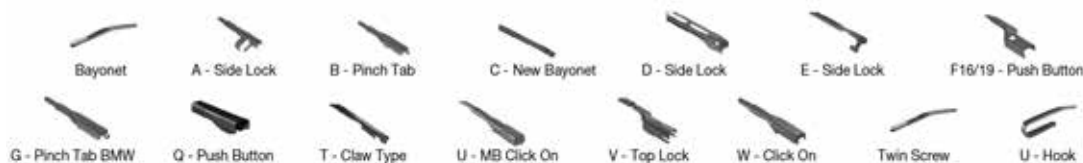

WIPER ARM TYPE		STANDARD			HYBRID		FLAT		REAR	
				+ Spoiler								
TOYOTA Continued												
AVENSIS Saloon (T27) (08-18)												
	11/08-04/11	F16- push button								DF-053		
AVENSIS Verso (01-09)												
	05/01-12/10	U-hook		DMS-565	DM-065	DM-040	DUR-065L	DU-040L			DRB-040	
		U-hook		DMS-565	DM-065	DM-040	DUR-065R	DU-040R			DRB-040	
AVENSIS VERSO (M2) (01-11)												
	05/01-12/11	U-hook		DMS-565	DM-065	DM-040	DUR-065L	DU-040L			DRB-040	
		U-hook		DMS-565	DM-065	DM-040	DUR-065R	DU-040R			DRB-040	
AYGO (05-14)												
	07/05-05/14	U-hook			DM-065		DUR-065L		DFR-012		DRC-001	
		U-hook			DM-065		DUR-065R				DRC-001	
AYGO (14-)												
	05/14-	B- pinch tab									DRB-030	
AYGO (B4) (14-)												
	05/14-	B- pinch tab									DRB-030	
AYGO X (21-)												
	03/22-	U-hook					DUR-060L	DU-040L			DRD-021	
		U-hook					DUR-060R	DU-040R			DRD-021	
CAMRY (V7 , _VA7 , _VH7) (17-)												
	08/17-	U-hook					DUR-065L	DUR-050L				
		U-hook					DUR-065R	DUR-050R				
CAMRY (V7) (17-)												
	08/17-	U-hook					DUR-065L	DUR-050L				
		U-hook					DUR-065R	DUR-050R				
CAMRY (V1) (83-88)												
	10/82-12/86	U-hook			DR-250						DR-345	
	10/82-12/86	U-hook			DR-250						DR-345	
	10/82-12/86	U-hook				DR-345					DR-345	
	10/82-12/86	U-hook				DR-345					DR-345	
CAMRY (V2) (86-91)												
	10/86-02/93	U-hook			DR-250							
		U-hook				DR-345						
	11/86-02/93	U-hook			DR-250							
		U-hook				DR-345						
CAMRY (V2) (86-93)												
	08/86-12/91	U-hook			DR-250							
		U-hook				DR-345						
CAMRY (V1) (90-97)												
	06/91-08/96	U-hook			DM-053	DM-048	DUR-053L	DUR-048L				
		U-hook				DM-053	DM-048	DUR-050R	DUR-048R			
	09/91-07/96	U-hook			DM-053	DM-048	DUR-053L	DUR-048L			DM-030	
		U-hook				DM-053	DM-048	DUR-050R	DUR-048R			DM-030
CAMRY (V1) (90-98)												
	07/90-10/01	U-hook			DM-053	DM-048	DUR-053L	DUR-048L				
		U-hook				DM-053	DM-048	DUR-050R	DUR-048R			
CAMRY (V2) (96-01)												
	08/96-09/02	U-hook			DM-053	DM-048	DUR-053L	DUR-048L				
		U-hook				DM-053	DM-048	DUR-050R	DUR-048R			
CAMRY (V2) (96-02)												
	08/96-11/01	U-hook			DM-053	DM-048	DUR-053L	DUR-048L				
		U-hook				DM-053	DM-048	DUR-050R	DUR-048R			
CAMRY (V3) (01-06)												
	08/01-11/06	U-hook		DMS-560	DM-060	DM-048	DUR-060L	DUR-048L				
		U-hook			DMS-560	DM-060	DM-048	DUR-060R	DUR-048R			
CAMRY (V4) (06-11)												
	01/06-12/14	U-hook			DM-060	DM-050	DUR-060L	DUR-050L	DFR-009	DFR-004		
		U-hook				DM-060	DM-050	DUR-060R	DUR-050R	DFR-009	DFR-004	
CAMRY (V5) (11-)												
	09/11-	U-hook					DUR-065L	DUR-045L	DFR-010	DFR-002		
		U-hook						DUR-065R	DUR-045R