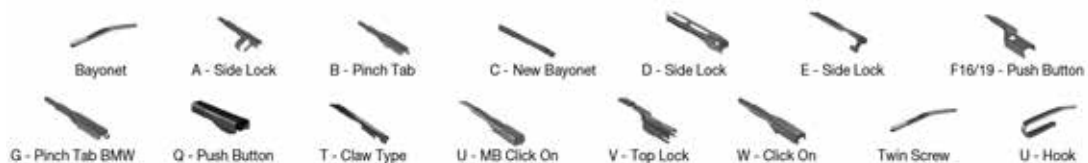

WIPER ARM TYPE	STANDARD		HYBRID		FLAT		REAR		
			+ Spoiler								
HONDA Continued											
CIVIC VIII Saloon (FD, FA) (05-)											
	01/08-12/12	U-hook		DMS-565	DM-065	DM-055					
CIVIC IX (11-)											
	09/11-12/16	U-hook		DMS-565	DM-065	DM-045	DUR-065L	DUR-045L	DFR-010	DFR-004	
		U-hook		DMS-565	DM-065	DM-045	DUR-065R	DUR-045R			
	02/12-12/16	U-hook		DMS-565	DM-065	DM-045	DUR-065L	DUR-045L	DFR-010	DFR-004	DM-048
		U-hook		DMS-565	DM-065	DM-045	DUR-065R	DUR-045R			DM-048
	01/14-12/16	U-hook		DMS-565	DM-065	DM-045	DUR-065L	DUR-045L	DFR-010	DFR-004	DRA-030
		U-hook		DMS-565	DM-065	DM-045	DUR-065R	DUR-045R			DRA-030
CIVIC IX Saloon (FB) (11-)											
	06/12-12/16	U-hook		DMS-565	DM-065	DM-045	DUR-065L	DUR-045L	DFR-010	DFR-004	
		U-hook		DMS-565	DM-065	DM-045	DUR-065R	DUR-045R			
CONCERTO (HW, MA) (89-96)											
	08/89-03/95	U-hook			DM-045	DM-045	DUR-045L	DUR-045L			
		U-hook				DM-045	DM-045	DUR-045R	DUR-045R		
CONCERTO Saloon (HWW) (89-95)											
	08/89-05/95	U-hook			DM-045	DM-045	DUR-045L	DUR-045L			
		U-hook				DM-045	DM-045	DUR-045R	DUR-045R		
CR-V I (95-02)											
	09/98-12/01	U-hook			DM-048	DM-048	DUR-048L	DUR-048L			DM-030
		U-hook				DM-048	DM-048	DUR-048R	DUR-048R		
CR-V I (RD) (95-02)											
	10/95-02/02	U-hook			DM-048	DM-048	DUR-048L	DUR-048L			DM-030
		U-hook				DM-048	DM-048	DUR-048R	DUR-048R		
CR-V II (RD_) (01-07)											
	09/01-03/07	U-hook			DM-048	DM-048	DUR-048L	DUR-048L			DM-030
		U-hook				DM-048	DM-048	DUR-048R	DUR-048R		
CR-V III (06-)											
	06/06-	U-hook		DMS-565	DM-065	DM-043			DFR-010	DFR-001	DRA-035
		U-hook		DMS-565	DM-065	DM-043					DRA-035
CR-V III (RE_) (06-)											
	09/06-	U-hook		DMS-565	DM-065	DM-043			DFR-010	DFR-001	DRA-035
		U-hook		DMS-565	DM-065	DM-043					DRA-035
CR-V IV (12-)											
	01/12-	U-hook									DM-030
CR-V IV (RM_) (12-)											
	01/12-	U-hook									DM-030
CR-V V (RW_, RT_)											
	12/16-	U-hook									DRA-030
CR-V V (16-)											
	12/16-	U-hook									DRA-030
CRX I (AF, AS) (83-87)											
	10/83-10/87	U-hook			DM-043	DM-043	DUR-043L	DUR-043L			
		U-hook				DM-043	DM-043	DUR-043R	DUR-043R		
CRX II (87-92)											
	10/87-12/91	U-hook			DM-048	DM-045	DUR-048L	DUR-045L			DM-045
		U-hook				DM-048	DM-045	DUR-048R	DUR-045R		
CRX II (ED, EE) (87-92)											
	10/87-02/92	U-hook			DM-048	DM-045	DUR-048L	DUR-045L			DM-045
		U-hook				DM-048	DM-045	DUR-048R	DUR-045R		
CRX III (92-98)											
	09/96-12/97	U-hook			DM-050	DM-045	DUR-050L	DUR-045L			
		U-hook				DM-050	DM-045	DUR-050R	DUR-045R		
CRX III (EH, EG) (92-98)											
	03/92-12/98	U-hook			DM-050	DM-045	DUR-050L	DUR-045L			
		U-hook				DM-050	DM-045	DUR-050R	DUR-045R		
CR-Z (10-)											
	12/13-	U-hook					DUR-065L	DUR-050L			
		U-hook						DUR-065R	DUR-050R