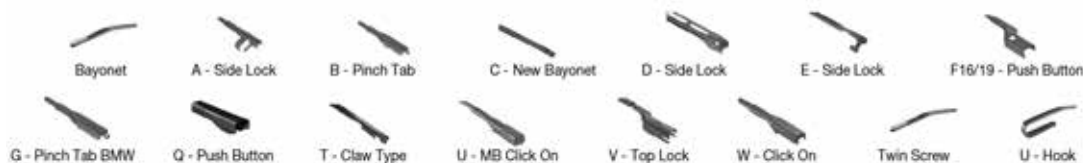

WIPER ARM TYPE	STANDARD		HYBRID		FLAT		REAR			
ALPINA <i>Continued</i>												
B8 Convertible (E36) (95-98)												
	01/95-03/96	U-hook		DMS-555	DM-055	DMC-550	DUR-055L	DUR-050L	DFR-005	DFR-004		
		U-hook		DMS-555	DM-055	DMC-550	DUR-055R	DUR-050R				
	03/96-11/98	U-hook		DMS-553	DM-553	DMC-550	DUR-053L	DUR-050L	DFR-005	DFR-004		
		U-hook		DMS-553	DM-553	DMC-550	DUR-050R	DUR-050R				
B8 Coupe (E36) (95-98)												
	01/95-03/96	U-hook		DMS-555	DM-055	DMC-550	DUR-055L	DUR-050L	DFR-005	DFR-004		
		U-hook		DMS-555	DM-055	DMC-550	DUR-055R	DUR-050R				
	03/96-03/98	U-hook		DMS-553	DM-553	DMC-550	DUR-053L	DUR-050L	DFR-005	DFR-004		
		U-hook		DMS-553	DM-553	DMC-550	DUR-050R	DUR-050R				
B8 Touring (E36) (95-98)												
	01/95-03/98	U-hook		DMS-553	DM-553	DMC-550	DUR-053L	DUR-050L	DFR-005	DFR-004	DM-038	DU-035L
		U-hook		DMS-553	DM-553	DMC-550	DUR-050R	DUR-050R			DM-038	DU-035R
B9 (E28) (81-85)												
	11/81-12/85	U-hook			DM-045	DM-045	DUR-045L	DUR-045L				
		U-hook			DM-045	DM-045	DUR-045R	DUR-045R				
B9 Coupe (E24) (82-85)												
	07/82-12/85	U-hook			DM-045		DUR-045L	DUR-045L				
		U-hook			DM-045		DUR-045R	DUR-045R				
C1 (E21) (80-83)												
	04/80-07/83	U-hook			DM-045		DUR-045L	DUR-045L				
		U-hook			DM-045		DUR-045R	DUR-045R				
C1 (E30) (83-88)												
	08/83-06/88	U-hook			DM-050	DM-050	DUR-050L	DUR-050L				
		U-hook			DM-050	DM-050	DUR-050R	DUR-050R				
C2 (E30) (85-88)												
	07/85-03/88	U-hook			DM-050	DM-050	DUR-050L	DUR-050L				
		U-hook			DM-050	DM-050	DUR-050R	DUR-050R				
C2 Convertible (E30) (86-87)												
	02/86-07/87	U-hook			DM-050	DM-050	DUR-050L	DUR-050L				
		U-hook			DM-050	DM-050	DUR-050R	DUR-050R				
D3 (E90) (05-11)												
	12/05-05/13	A- side lock							DF-124			
D3 (E91) (05-12)												
	12/05-09/09	A- side lock							DF-124			
D3 (F30, F31) (14-19)												
	07/13-07/18	B- pinch tab							DF-011			
	07/13-07/18	B- pinch tab							DF-011			
D5 (F10, F11) (11-16)												
	09/11-12/16	A- side lock							DF-108			
	09/11-12/16	A- side lock							DF-108			
RLE Roadster (Z1) (90-91)												
	08/90-09/91	U-hook			DM-050	DMC-550						
ROADSTER S (E85) (03-05)												
	07/03-12/05	U-hook		DMS-555	DM-055	DMC-550	DUR-055L	DUR-050L				
		U-hook		DMS-555	DM-055	DMC-550	DUR-055R	DUR-050R				
ASTON MARTIN												
CYGNET (11-13)												
	04/11-10/13	U-hook					DUR-055L	DUR-045L			DRB-028	
		U-hook					DUR-055R	DUR-045R			DRB-028	
DB7 (94-03)												
	07/99-10/03	U-hook		DMS-555	DM-055	DM-055	DUR-055L	DUR-055L				
	07/99-10/03	U-hook		DMS-555	DM-055	DM-055	DUR-055L	DUR-055L				
	07/99-10/03	U-hook		DMS-555	DM-055	DM-055	DUR-055R	DUR-055R				
	07/99-10/03	U-hook		DMS-555	DM-055	DM-055	DUR-055R	DUR-055R				
DB7 Vantage (94-03)												
	05/94-10/03	U-hook		DMS-555	DM-055	DM-055	DUR-055L	DUR-055L				
		U-hook		DMS-555	DM-055	DM-055	DUR-055R	DUR-055R