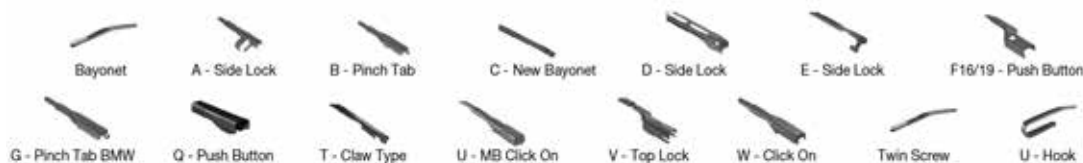

WIPER ARM TYPE		STANDARD		HYBRID		FLAT		REAR			
MAZDA Continued													
RX-7 II (FC) (85-91)													
	11/85-12/91	U-hook			DM-050	DM-050	DUR-050L	DUR-050L			DM-045	DUR-045L	
		U-hook			DM-050	DM-050	DUR-050R	DUR-050R			DM-045	DUR-045R	
	01/88-06/92	U-hook			DM-050	DM-050	DUR-050L	DUR-050L					
		U-hook			DM-050	DM-050	DUR-050R	DUR-050R					
RX-7 III (FD) (92-02)													
	07/92-08/02	U-hook			DM-050	DM-050	DUR-050L	DUR-050L			DM-045	DUR-045L	
		U-hook			DM-050	DM-050	DUR-050R	DUR-050R			DM-045	DUR-045R	
RX-8 (03-12)													
	10/03-06/12	U-hook		DMS-550	DM-050	DM-045	DUR-050L	DUR-045L					
		U-hook		DMS-550	DM-050	DM-045	DUR-050R	DUR-045R					
RX-8 (SE, FE) (03-12)													
	10/03-06/12	U-hook		DMS-550	DM-050	DM-045	DUR-050L	DUR-045L					
		U-hook		DMS-550	DM-050	DM-045	DUR-050R	DUR-045R					
TRIBUTE (00-08)													
	09/00-12/04	U-hook		DMS-548	DM-048	DM-048	DUR-048L	DUR-048L					
		U-hook		DMS-548	DM-048	DM-048	DUR-048R	DUR-048R					
TRIBUTE (EP) (00-08)													
	03/00-05/08	U-hook		DMS-548	DM-048	DM-048	DUR-048L	DUR-048L					
		U-hook		DMS-548	DM-048	DM-048	DUR-048R	DUR-048R					
XEDOS 6 (CA) (92-99)													
	01/92-10/99	U-hook			DM-053	DM-050	DUR-053L	DUR-050L					
		U-hook			DM-053	DM-050	DUR-050R	DUR-050R					
XEDOS 9 (93-02)													
	09/94-09/02	U-hook			DM-053	DM-050	DUR-053L	DUR-050L					
		U-hook			DM-053	DM-050	DUR-050R	DUR-050R					
XEDOS 9 (TA) (93-02)													
	07/93-09/02	U-hook			DM-053	DM-050	DUR-053L	DUR-050L					
		U-hook			DM-053	DM-050	DUR-050R	DUR-050R					
MERCEDES-BENZ													
190 (W201) (82-93)													
	10/82-08/93	U-hook				DM-060		DUR-060R					
		U-hook				DM-060		DUR-060L		DFR-009			
A-CLASS (W177) (18-)													
	03/18-	U - MB click on									DF-314		
A-CLASS (W168) (97-05)													
	07/97-08/04	U-hook			DM-065	DMS-560			DFR-010	DFR-007	DM-035		
		U-hook				DM-060							
		U-hook			DM-065	DMS-560						DM-035	
		U-hook				DM-060							
A-CLASS (W169) (04-12)													
	09/04-06/12	B- pinch tab							DF-118		DRD-004		
A-CLASS (W176) (12-18)													
	06/12-10/14								DF-011		DF-323		
									DF-240				
									DF-240		DF-323		
	06/12-06/15								DF-011				
									DF-240				
									DF-240				
06/12-05/18										DF-323			
AMG GT (290) (18-)													
	07/18-	U - MB click on							DF-084				
B-CLASS (W247) (18-)													
	12/18-	U - MB click on							DF-088		DF-321		
		U - MB click on									DF-321		
B-CLASS (W242, W246) (11-18)													
	11/11-08/14	B- pinch tab							DF-011		DRD-005		
		B- pinch tab							DF-240		DRD-005		
	11/11-09/15	B- pinch tab							DF-011				
		B- pinch tab							DF-240