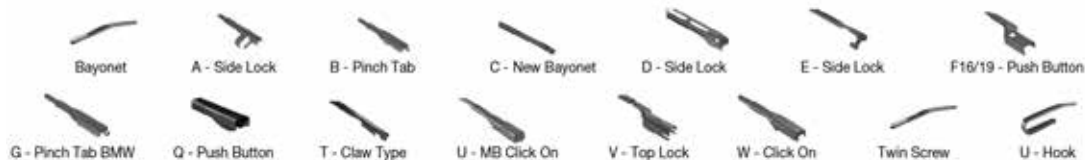

WIPER ARM TYPE	STANDARD		HYBRID		FLAT		REAR			
			+ Spoiler									
RENAULT <i>Continued</i>												
MEGANE I Coach (DA0/1_) (96-03) <i>Continued</i>												
	03/96-08/03	U-hook		DMS-555	DM-055	DM-050	DUR-055R	DUR-050R				
MEGANE I Grandtour (KA0/1_) (99-03)												
	03/99-08/03	U-hook		DMS-555	DM-055	DM-050	DUR-055L	DUR-050L	DFR-006	DFR-004	DM-035	DU-035L
		U-hook		DMS-555	DM-055	DM-050	DUR-055R	DUR-050R			DM-035	DU-035R
MEGANE II (02-12)												
	09/02-12/05	U-hook		DMS-560	DM-060	DM-545	DUR-060L	DUR-045L	DFR-009	DFR-002		
		U-hook		DMS-560	DM-060	DM-545	DUR-060R	DUR-045R				
	09/02-12/09	U-hook									DRD-003	
	11/02-12/05	U-hook		DMS-560	DM-060	DM-545	DUR-060L	DUR-045L	DFR-009	DFR-002	DRD-003	
		U-hook		DMS-560	DM-060	DM-545	DUR-060R	DUR-045R			DRD-003	
	08/03-12/05	U-hook		DMS-560	DM-060	DM-545	DUR-060L	DUR-045L	DFR-009	DFR-002		
	08/03-12/05	U-hook		DMS-560	DM-060	DM-545	DUR-060L	DUR-045L	DFR-009	DFR-002		
	08/03-12/05	U-hook		DMS-560	DM-060	DM-545	DUR-060R	DUR-045R				
	08/03-12/05	U-hook		DMS-560	DM-060	DM-545	DUR-060R	DUR-045R				
	08/03-03/09	U-hook									DRD-003	
	08/03-07/09	U-hook									DRD-003	
	08/03-07/09	U-hook									DRD-003	
	09/03-12/05	U-hook		DMS-560	DM-060	DM-545	DUR-060L	DUR-045L	DFR-009	DFR-002		
		U-hook		DMS-560	DM-060	DM-545	DUR-060R	DUR-045R				
	04/04-12/05	U-hook		DMS-560	DM-060	DM-545	DUR-060L	DUR-045L	DFR-009	DFR-002	DRD-003	
		U-hook		DMS-560	DM-060	DM-545	DUR-060R	DUR-045R			DRD-003	
	01/06-07/09	U-hook							DF-009			
	01/06-12/09	U-hook							DF-009			
	01/06-12/09	U-hook							DF-009			
	01/06-01/11	U-hook							DF-009		DRD-003	
		U-hook									DRD-003	
	01/06-10/11	U-hook							DF-009		DRD-003	
		U-hook									DRD-003	
	01/06-	U-hook							DF-009			
MEGANE II Estate (KM0/1_) (03-12)												
	11/06-08/12	U-hook							DF-009		DRD-003	
		U-hook									DRD-003	
MEGANE II Saloon (LM0/1_) (03-)												
	09/03-12/05	U-hook		DMS-560	DM-060	DM-545	DUR-060L	DUR-045L	DFR-009	DFR-002		
		U-hook		DMS-560	DM-060	DM-545	DUR-060R	DUR-045R				
	01/06-	U-hook							DF-009			
MEGANE III (08-)												
	11/08-08/15	C- new bayonet							DF-017			
	01/09-08/15	C- new bayonet							DF-017			
	05/09-01/16	C- new bayonet							DF-017		DRD-013	
		C- new bayonet									DRD-013	
MEGANE III Coupe (DZ0/1_) (08-)												
	11/08-09/16	C- new bayonet							DF-017		DRD-013	
		C- new bayonet									DRD-013	
MEGANE III Grandtour (KZ0/1) (08-)												
	11/08-01/16	C- new bayonet							DF-017		DRD-010	
		C- new bayonet									DRD-010	
MEGANE III Hatchback (BZ0/1_, B3_) (08-)												
	11/08-01/16	C- new bayonet							DF-017		DRD-013	
		C- new bayonet									DRD-013	
MEGANE IV (15-)												
	11/15-	C- new bayonet							DF-009		DRD-003	
		C- new bayonet									DRD-003	
	04/16-	C- new bayonet							DF-009		DRD-003	
		C- new bayonet									DRD-003	
	10/16-	C- new bayonet							DF-009			
MEGANE IV Saloon (16-)												
	10/16-	C- new bayonet							DF-009