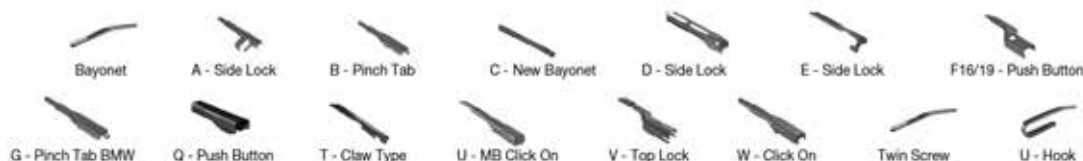

WIPER ARM TYPE	STANDARD		HYBRID		FLAT		REAR	
VW Continued										
LT 28-46 II Van (2DA, 2DD, 2DH) (96-06)										
	05/96-07/06	U-hook		DMS-560	DM-060	DM-055	DUR-060L	DUR-055L		
		U-hook		DMS-560	DM-060	DM-055	DUR-060R	DUR-055R		
LT 40-55 I (75-96)										
	12/82-01/83	U-hook			DM-050	DM-050	DUR-050L	DUR-050L		
	12/82-01/83	U-hook			DM-050	DM-050	DUR-050L	DUR-050L		
	12/82-01/83	U-hook			DM-050	DM-050	DUR-050R	DUR-050R		
	12/82-01/83	U-hook			DM-050	DM-050	DUR-050R	DUR-050R		
	01/83-04/96	U-hook			DM-048	DM-048	DUR-048L	DUR-048L		
	01/83-04/96	U-hook			DM-048	DM-048	DUR-048L	DUR-048L		
	01/83-04/96	U-hook			DM-048	DM-048	DUR-048R	DUR-048R		
	01/83-04/96	U-hook			DM-048	DM-048	DUR-048R	DUR-048R		
LT 40-55 I Platform/Chassis (293-909) (75-96)										
	04/75-01/83	U-hook			DM-050	DM-050	DUR-050L	DUR-050L		
		U-hook			DM-050	DM-050	DUR-050R	DUR-050R		
	01/83-06/96	U-hook			DM-048	DM-048	DUR-048L	DUR-048L		
		U-hook			DM-048	DM-048	DUR-048R	DUR-048R		
LT 40-55 I Van (291-512) (75-96)										
	04/75-01/83	U-hook			DM-050	DM-050	DUR-050L	DUR-050L		
		U-hook			DM-050	DM-050	DUR-050R	DUR-050R		
	01/83-06/96	U-hook			DM-048	DM-048	DUR-048L	DUR-048L		
		U-hook			DM-048	DM-048	DUR-048R	DUR-048R		
LUPO I (6X1, 6E1) (98-05)										
	09/98-07/05	U-hook		DMS-553	DM-553	DM-648	DUR-055L	DUR-045L	DFR-006	DFR-002
		U-hook		DMS-553	DM-553	DM-648	DUR-055R	DUR-045R		
MULTIVAN T6 (SGF, SGM, SGN, SHM, SHN) (15-)										
	04/15-	F16- push button							DF-052	
MULTIVAN V (7H, 7E) (03-15)										
	04/03-05/13	U-hook		DMS-560	DM-060	DM-055				DM-040 DU-040L
		U-hook		DMS-560	DM-060	DM-055				DM-040 DU-040R
	05/13-08/15	U-hook							DF-035	
MULTIVAN VI (SG) (15-)										
	04/15-	F16- push button							DF-052	
NEW BEETLE (9C1, 1C1) (98-10)										
	01/98-09/10	U-hook			DM-653	DM-653				
NEW BEETLE Convertible (1Y7) (02-11)										
	09/02-10/10	U-hook			DM-653	DM-653				
PASSAT (32B) (80-91)										
	08/84-03/88	U-hook			DM-045	DM-045	DUR-045L	DUR-045L		
		U-hook			DM-045	DM-045	DUR-045R	DUR-045R		
PASSAT (3B2, 3B5) (96-01)										
	01/97-11/00	U-hook		DMS-553	DM-553	DM-648			DFR-005	DFR-004
		U-hook		DMS-553	DM-553	DM-648				
	06/97-11/00	U-hook		DMS-553	DM-553	DM-653			DFR-005	DFR-004
		U-hook		DMS-553	DM-553	DM-653				DM-038 DU-035L
		U-hook								DM-038 DU-035R
PASSAT (3B3, 3B6) (00-05)										
	10/00-06/02	U-hook		DMS-553	DM-553	DM-653				
	10/00-06/02	U-hook		DMS-553	DM-553	DM-653				DM-038 DU-035L
		U-hook		DMS-553	DM-553	DM-653				DM-038 DU-035L
	06/02-05/05	U-hook							DF-012	
		U-hook							DF-247	
	06/02-08/05	U-hook							DF-012	DM-038 DU-035L
		U-hook							DF-247	DM-038 DU-035L
PASSAT (3C) (05-11)										
	11/09-07/10	F19- push button							DF-002	
		F19- push button							DF-230	
	11/09-11/10	F19- push button							DF-002	DF-311
		F19- push button							DF-230	DF-311
PASSAT (362, 365) (10-14)										
	08/10-08/11	F19- push button							DF-002