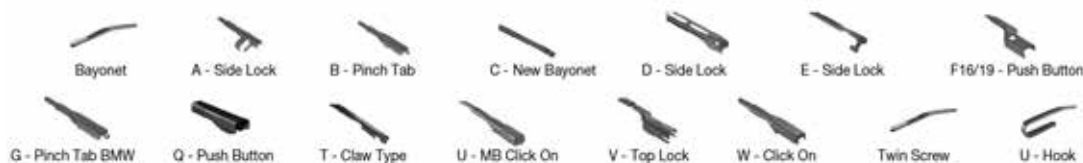

WIPER ARM TYPE		STANDARD	HYBRID	FLAT	REAR				
SUZUKI <i>Continued</i>											
VITARA (ET) (03-05) <i>Continued</i>											
	12/03-12/05	U-hook		DM-045	DM-045	DUR-045R	DUR-045R			DM-038	DU-035R
VITARA (15-)											
	02/15-	U-hook				DUR-060L	DU-040L			DRA-025	
		U-hook				DUR-060R	DU-040R			DRA-025	
VITARA (LY) (15-)											
	02/15-	U-hook				DUR-060L	DU-040L			DRA-025	
		U-hook				DUR-060R	DU-040R			DRA-025	
VITARA Cabrio (ET) (02-05)											
	01/02-12/05	U-hook		DM-045	DM-045	DUR-045L	DUR-045L			DM-038	DU-035L
		U-hook		DM-045	DM-045	DUR-045R	DUR-045R			DM-038	DU-035R
WAGON R (03-05)											
	09/03-12/10	U-hook		DM-048	DM-040	DUR-048L	DU-040L			DM-033	
		U-hook		DM-048	DM-040	DUR-048R	DU-040R			DM-033	
WAGON R Hatchback (02-12)											
	07/03-08/05	U-hook		DM-048	DM-040	DUR-048L	DU-040L			DM-033	
		U-hook		DM-048	DM-040	DUR-048R	DU-040R			DM-033	
WAGON R+ (00-)											
	08/00-07/03	U-hook		DMS-550	DM-050	DUR-050L	DUR-045L			DM-033	
		U-hook		DMS-550	DM-050	DUR-050R	DUR-045R			DM-033	
	07/03-12/08	U-hook		DM-048	DM-040	DUR-048L	DU-040L			DM-033	
		U-hook		DM-048	DM-040	DUR-048R	DU-040R			DM-033	
WAGON R+ Hatchback (EM) (97-00)											
	02/98-05/00	U-hook		DMS-550	DM-050	DUR-050L	DUR-045L			DM-030	
		U-hook		DMS-550	DM-050	DUR-050R	DUR-045R			DM-030	
WAGON R+ Hatchback (MM) (00-)											
	05/00-07/03	U-hook		DMS-550	DM-050	DUR-050L	DUR-045L			DM-033	
		U-hook		DMS-550	DM-050	DUR-050R	DUR-045R			DM-033	
	07/03-	U-hook		DM-048	DM-040	DUR-048L	DU-040L			DM-033	
		U-hook		DM-048	DM-040	DUR-048R	DU-040R			DM-033	
X-90 (EL) (95-97)											
	09/95-12/97	U-hook		DM-043	DM-045	DUR-043L	DUR-045L				
		U-hook		DM-043	DM-045	DUR-043R	DUR-045R				
XL7 (NC)											
	02/20-									DRD-014	
XL7 (DA, DB) (06-09)											
	01/07-12/09									DRD-014	
TALBOT											
1307-1510 (75-84)											
	07/75-04/84	U-hook		DM-045	DM-045	DUR-045L	DUR-045L				
		U-hook		DM-045	DM-045	DUR-045R	DUR-045R				
EXPRESS 1000 -1500 Bus (82-94)											
	07/82-10/94	U-hook		DM-050	DM-050	DUR-050L	DUR-050L			DM-038	DU-035L
		U-hook		DM-050	DM-050	DUR-050R	DUR-050R			DM-038	DU-035R
EXPRESS 1000 -1500 Platform/Chassis (82-94)											
	07/82-10/94	U-hook		DM-050	DM-050	DUR-050L	DUR-050L			DM-038	DU-035L
		U-hook		DM-050	DM-050	DUR-050R	DUR-050R			DM-038	DU-035R
EXPRESS 1000 -1800 Van (81-94)											
	07/81-10/94	U-hook		DM-050	DM-050	DUR-050L	DUR-050L			DM-038	DU-035L
		U-hook		DM-050	DM-050	DUR-050R	DUR-050R			DM-038	DU-035R
HORIZON (78-86)											
	02/78-06/86	U-hook		DM-045	DM-045	DUR-045L	DUR-045L				
		U-hook		DM-045	DM-045	DUR-045R	DUR-045R				
MATRA BAGHEERA (74-80)											
	01/74-09/80	U-hook		DM-040	DM-040	DU-040L	DU-040L				
		U-hook		DM-040	DM-040	DU-040R	DU-040R				
RANCHO (76-84)											
	08/76-07/83	U-hook		DM-035	DM-035	DU-035L	DU-035L				
		U-hook		DM-035	DM-035	DU-035R	DU-035R