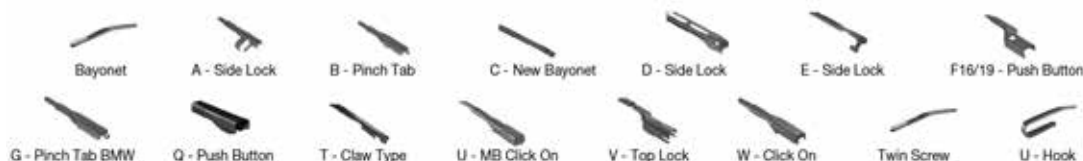

WIPER ARM TYPE	STANDARD		HYBRID		FLAT		REAR		
DAEWOO <i>Continued</i>											
NUBIRA (J100) (97-)											
	05/97-	U-hook		DMS-550	DM-050	DM-050	DUR-050L	DUR-050L		DM-045	DUR-045L
		U-hook		DMS-550	DM-050	DM-050	DUR-050R	DUR-050R		DM-045	DUR-045R
NUBIRA Saloon (J100) (97-)											
	04/97-	U-hook		DMS-550	DM-050	DM-050	DUR-050L	DUR-050L		DM-045	DUR-045L
		U-hook		DMS-550	DM-050	DM-050	DUR-050R	DUR-050R		DM-045	DUR-045R
NUBIRA Saloon (J200) (03-)											
	07/03-	U-hook		DMS-555	DM-055	DM-048	DUR-055L	DUR-048L			
		U-hook		DMS-555	DM-055	DM-048	DUR-055R	DUR-048R			
NUBIRA Wagon (J100) (97-)											
	05/97-	U-hook		DMS-550	DM-050	DM-050	DUR-050L	DUR-050L		DM-038	DU-035L
		U-hook		DMS-550	DM-050	DM-050	DUR-050R	DUR-050R		DM-038	DU-035R
NUBIRA Wagon (J200) (03-)											
	07/03-	U-hook		DMS-555	DM-055	DM-048	DUR-055L	DUR-048L		DM-035	DU-035L
		U-hook		DMS-555	DM-055	DM-048	DUR-055R	DUR-048R		DM-035	DU-035R
REXTON (02-)											
	05/02-	U-hook		DMS-550	DM-050	DM-050	DUR-050L	DUR-050L			
		U-hook		DMS-550	DM-050	DM-050	DUR-050R	DUR-050R			
REXTON (GAB_) (02-)											
	04/02-	U-hook		DMS-550	DM-050	DM-050	DUR-050L	DUR-050L			
		U-hook		DMS-550	DM-050	DM-050	DUR-050R	DUR-050R			
REZZO (U100) (00-)											
	09/00-	U-hook			DM-060	DM-048	DUR-060L	DUR-048L		DM-038	DU-035L
		U-hook			DM-060	DM-048	DUR-060R	DUR-048R		DM-038	DU-035R
TACUMA / REZZO (00-)											
	02/02-12/04	U-hook			DM-060	DM-048	DUR-060L	DUR-048L		DM-038	DU-035L
		U-hook			DM-060	DM-048	DUR-060R	DUR-048R		DM-038	DU-035R
TICO (95-00)											
	08/95-05/97	U-hook			DM-040	DM-040	DU-040L	DU-040L		DM-035	DU-035L
		U-hook			DM-040	DM-040	DU-040R	DU-040R		DM-035	DU-035R
TICO (KLY3) (95-00)											
	02/95-12/00	U-hook			DM-040	DM-040	DU-040L	DU-040L		DM-035	DU-035L
		U-hook			DM-040	DM-040	DU-040R	DU-040R		DM-035	DU-035R
DAF											
400-Serie (89-97)											
	04/89-08/93	U-hook			DM-050	DM-050	DUR-050L	DUR-050L			
		U-hook			DM-050	DM-050	DUR-050R	DUR-050R			
DAIHATSU											
APPLAUSE I Hatchback (A101, A111) (89-97)											
	06/89-07/97	U-hook			DM-043	DM-043	DUR-043L	DUR-043L			
		U-hook			DM-043	DM-043	DUR-043R	DUR-043R			
APPLAUSE II Hatchback (A101) (97-00)											
	07/97-05/00	U-hook			DM-043	DM-043	DUR-043L	DUR-043L			
		U-hook			DM-043	DM-043	DUR-043R	DUR-043R			
CHARADE I (G10) (77-84)											
	10/77-02/83	U-hook			DM-045	DM-045	DUR-045L	DUR-045L		DM-033	
		U-hook			DM-045	DM-045	DUR-045R	DUR-045R		DM-033	
CHARADE II (G11, G30) (83-87)											
	10/83-03/87	U-hook			DM-045	DM-045	DUR-045L	DUR-045L		DM-033	
		U-hook			DM-045	DM-045	DUR-045R	DUR-045R		DM-033	
CHARADE III (G100, G101, G102) (87-93)											
	03/87-01/93	Twin Screw								DM-033	
		Twin Screw			DR-345	DR-345				DM-033	
CHARADE III Saloon (G102) (87-93)											
	11/90-02/93	Twin Screw								DM-033	
		Twin Screw			DR-345	DR-345				DM-033	
CHARADE IV (93-00)											
	06/94-03/96	U-hook			DM-045	DM-045	DUR-045L	DUR-045L		DM-038	DU-035L
		U-hook			DM-045	DM-045	DUR-045R	DUR-045R		DM-038	DU-035R