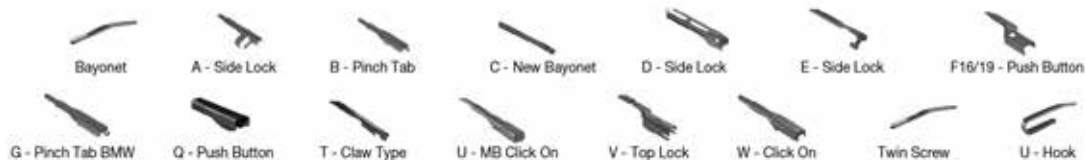

WIPER ARM TYPE	STANDARD			HYBRID		FLAT		REAR	
			+ Spoiler								
HYUNDAI <i>Continued</i>											
i30 (11-) Continued											
	01/13-	U-hook					DUR-065R	DU-035R			
i30 (GD) (11-)											
	06/11-	U-hook					DUR-065L	DU-035L			
		U-hook					DUR-065R	DU-035R			
i30 (16-)											
	11/16-	U-hook									DRD-020
	11/16-	U-hook					DUR-065L	DU-040L			DRD-020
		U-hook					DUR-065R	DU-040R			DRD-020
	03/17-	U-hook					DUR-065L	DU-040L			DRD-020
	03/17-	U-hook					DUR-065L	DU-040L			DRD-020
	03/17-	U-hook					DUR-065R	DU-040R			DRD-020
	03/17-	U-hook					DUR-065R	DU-040R			DRD-020
	06/17-	U-hook					DUR-065L	DU-040L			DRD-020
		U-hook					DUR-065R	DU-040R			DRD-020
i30 (PDE, PD, PDEN) (16-)											
	11/16-	U-hook									DRD-020
i30 Coupe (13-)											
	05/13-	U-hook					DUR-065L	DU-035L			
		U-hook					DUR-065R	DU-035R			
i30 Estate (FD) (07-12)											
	10/07-04/10	U-hook								DF-030	
		U-hook								DF-255	
		U-hook								DF-255	
	10/07-06/12	U-hook									DRD-020
	04/10-06/12	U-hook					DUR-060L	DUR-045L			
		U-hook					DUR-060R	DUR-045R			
i30 Estate (GD) (12-)											
	06/12-	U-hook					DUR-065L	DU-035L			
		U-hook					DUR-065R	DU-035R			
i40 (11-)											
	07/11-05/19	U-hook					DUR-065L	DU-040L			DRB-035
		U-hook					DUR-065R	DU-040R			DRB-035
	03/12-05/19	U-hook					DUR-065L	DU-040L			
		U-hook					DUR-065R	DU-040R			
i40 I (VF) (12-19)											
	03/12-05/19	U-hook					DUR-065L	DU-040L			
		U-hook					DUR-065R	DU-040R			
i40 I CW (VF) (11-19)											
	07/11-05/19	U-hook					DUR-065L	DU-040L			DRB-035
		U-hook					DUR-065R	DU-040R			DRB-035
IONIQ (16-)											
	03/16-	U-hook					DUR-065L	DUR-045L			
		U-hook					DUR-065R	DUR-045R			
ix20 (JC) (10-19)											
	11/10-07/19	F19- push button								DF-041	DRD-004
		F19- push button								DF-214	DRD-004
ix20 (10-)											
	11/10-07/19	F19- push button								DF-041	DRD-004
		F19- push button								DF-214	DRD-004
ix35 (09-)											
	08/09-12/15	U-hook		DMS-560	DM-060	DM-040	DUR-060L	DU-040L	DFR-009	DFR-001	DRD-020
	08/09-12/15	U-hook		DMS-560	DM-060	DM-040	DUR-060L	DU-040L	DFR-009	DFR-001	DRD-020
	08/09-12/15	U-hook		DMS-560	DM-060	DM-040	DUR-060R	DU-040R			DRD-020
	08/09-12/15	U-hook		DMS-560	DM-060	DM-040	DUR-060R	DU-040R			DRD-020
ix35 (LM, EL, ELH) (09-)											
	01/10-10/16	U-hook		DMS-560	DM-060	DM-040	DUR-060L	DU-040L	DFR-009	DFR-001	DRD-020
		U-hook		DMS-560	DM-060	DM-040	DUR-060R	DU-040R			DRD-020
KONA (17-)											
	06/17-	U-hook					DUR-065L	DU-040L			DRD-008
		U-hook					DUR-065R	DU-040R			DRD-008