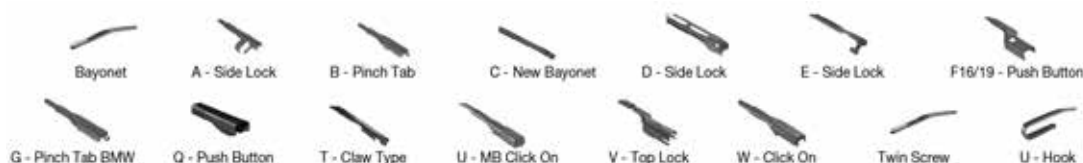

WIPER ARM TYPE	STANDARD		HYBRID		FLAT		REAR		
TOYOTA <i>Continued</i>											
COROLLA (E11) (97-02) <i>Continued</i>											
	02/00-06/02	U-hook		DMS-553	DM-553	DM-045	DUR-053L	DUR-045L			
		U-hook		DMS-553	DM-553	DM-045	DUR-050R	DUR-045R			
COROLLA (E12) (01-07)											
	11/01-02/07	U-hook		DMS-555	DM-055	DM-040	DUR-055L	DU-040L	DFR-006	DFR-002	DRB-035
		U-hook		DMS-560	DM-060	DM-045	DUR-060L	DUR-045L			
		U-hook		DMS-555	DM-055	DM-040	DUR-055R	DU-040R			DRB-035
		U-hook		DMS-560	DM-060	DM-045	DUR-060R	DUR-045R			
COROLLA (E12) (01-07)											
	01/01-12/07	U-hook		DMS-555	DM-055	DM-040	DUR-055L	DU-040L	DFR-006	DFR-002	DRB-035
		U-hook		DMS-560	DM-060	DM-045	DUR-060L	DUR-045L			
		U-hook		DMS-555	DM-055	DM-040	DUR-055R	DU-040R			DRB-035
		U-hook		DMS-560	DM-060	DM-045	DUR-060R	DUR-045R			
	03/01-08/07	U-hook		DMS-555	DM-055	DM-040	DUR-055L	DU-040L	DFR-006	DFR-002	DRB-035
		U-hook		DMS-560	DM-060	DM-045	DUR-060L	DUR-045L			
		U-hook		DMS-555	DM-055	DM-040	DUR-055R	DU-040R			DRB-035
		U-hook		DMS-560	DM-060	DM-045	DUR-060R	DUR-045R			
	05/02-12/05	U-hook		DMS-555	DM-055	DM-040	DUR-055L	DU-040L	DFR-006	DFR-002	
		U-hook		DMS-560	DM-060	DM-045	DUR-060L	DUR-045L			
		U-hook		DMS-555	DM-055	DM-040	DUR-055R	DU-040R			
		U-hook		DMS-560	DM-060	DM-045	DUR-060R	DUR-045R			
COROLLA (E14, E15) (06-14)											
	10/06-07/14	U-hook					DUR-065L	DU-035L			
		U-hook					DUR-065R	DU-035R			
COROLLA (E18) (13-18)											
	06/13-08/19	U-hook					DUR-065L	DU-035L			
		U-hook					DUR-065R	DU-035R			
COROLLA Compact (E9) (87-95)											
	05/87-10/94	Twin Screw			DR-250						DR-340
		Twin Screw				DR-345					DR-340
COROLLA Compact (E10) (92-99)											
	05/92-11/99	U-hook			DM-050	DM-045	DUR-050L	DUR-045L			DM-040 DU-040L
		U-hook			DM-050	DM-045	DUR-050R	DUR-045R			DM-040 DU-040R
COROLLA Compact (E11) (97-02)											
	04/97-01/02	U-hook		DMS-553	DM-050	DM-045	DUR-050L	DUR-045L			DM-040 DU-040L
		U-hook			DM-553		DUR-053L				
		U-hook		DMS-553	DM-050	DM-045	DUR-050R	DUR-045R			DM-040 DU-040R
		U-hook			DM-553						
COROLLA Coupe (KE) (75-82)											
	07/75-01/80	Twin Screw									DR-340
		Twin Screw			DR-345	DR-345					DR-340
COROLLA Coupe (AE86) (83-87)											
	05/83-07/87	Twin Screw									DR-340
		Twin Screw			DR-345	DR-345					DR-340
COROLLA Cross (ZVG1_, ZSG1_, MXGH1_, MXGA1_) (20-)											
	07/20-	U-hook					DUR-065L	DU-040L			
		U-hook					DUR-065R	DU-040R			
COROLLA Estate (E21) (19-)											
	09/22-	U-hook					DU-070L	DU-035L			DRD-014
		U-hook					DU-070R	DU-035R			DRD-014
COROLLA Estate (TE72) (75-82)											
	07/75-01/80	Twin Screw									DR-340
		Twin Screw			DR-345	DR-345					DR-340
COROLLA Estate (E7) (79-87)											
	12/79-08/87	Twin Screw									DR-340
		Twin Screw			DR-345	DR-345					DR-340
COROLLA Estate (E10) (91-98)											
	07/92-04/97	U-hook			DM-050	DM-045	DUR-050L	DUR-045L			DM-040 DU-040L
		U-hook			DM-050	DM-045	DUR-050R	DUR-045R			DM-040 DU-040R