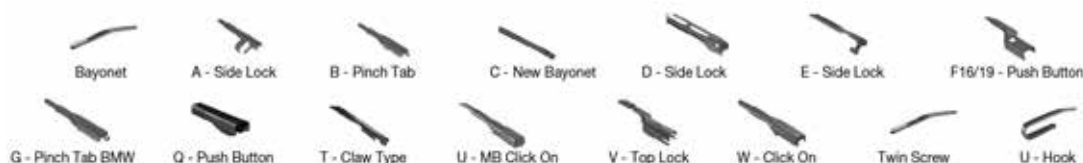

WIPER ARM TYPE		STANDARD	HYBRID	FLAT	REAR			
MERCEDES-BENZ <i>Continued</i>										
GLE (V167) (18-)										
	10/18-	U - MB click on							DF-432	DF-321
		U - MB click on								DF-321
GLE (W166) (15-18)										
	04/15-10/18	F19- push button							DF-057	DRD-004
		F19- push button								DRD-004
GLE Coupe (C167) (19-)										
	11/19-	U - MB click on							DF-432	DF-321
		U - MB click on								DF-321
GLE Coupe (C292) (15-19)										
	03/15-10/19	F19- push button							DF-057	
GLK (X204) (08-15)										
	06/08-04/11								DF-120	DRD-004
	06/08-02/14								DF-120	
	06/08-12/15									DRD-004
	02/14-12/15								DF-059	
GLS (X167) (19-)										
	04/19-	U - MB click on							DF-432	DF-321
		U - MB click on								DF-326
		U - MB click on								DF-321
		U - MB click on								DF-326
GLS (X166) (15-19)										
	11/15-04/19	F19- push button							DF-057	DRD-004
		F19- push button								DRD-004
GULLWING (W198) (54-57)										
	09/54-05/57	U-hook			DM-060					
MARCO POLO (W447) (15-)										
	03/15-									DF-316
M-CLASS (W163) (98-05)										
	02/98-06/05	U-hook		DMS-555	DM-055	DM-055				DM-040
		U-hook		DMS-555	DM-055	DM-055				DU-040R
M-CLASS (W164) (05-11)										
	02/05-12/11	B- pinch tab							DF-024	DRD-004
		B- pinch tab								DRD-004
M-CLASS (W166) (11-15)										
	06/11-12/15	F19- push button							DF-057	
R-CLASS (251) (06-14)										
	08/05-12/14	B- pinch tab							DF-024	DRD-004
		B- pinch tab								DRD-004
S-CLASS (W116) (72-80)										
	08/72-07/80	U-hook			DM-045	DM-045	DUR-045L	DUR-045L		
		U-hook			DM-045	DM-045	DUR-045R	DUR-045R		
S-CLASS (W126) (79-91)										
	10/79-06/91	U-hook			DM-055	DM-055				
S-CLASS (W140) (91-98)										
	02/91-10/98	U-hook			DM-060	DM-060				
S-CLASS (W220) (98-05)										
	10/98-03/00	A- side lock		DMS-565	DM-065	DMS-565	DUR-065L	DUR-065L		
		A- side lock				DM-065				
		A- side lock		DMS-565	DM-065	DMS-565	DUR-065R	DUR-065R		
		A- side lock				DM-065				
	04/00-08/05	A- side lock							DF-123	
S-CLASS (W221) (05-13)										
	10/05-12/13	A- side lock							DF-123	
S-CLASS (222) (13-)										
	07/13-07/20	B- pinch tab							DF-074	
S-CLASS (W222, V222, X222) (13-)										
	05/13-07/20	B- pinch tab							DF-074