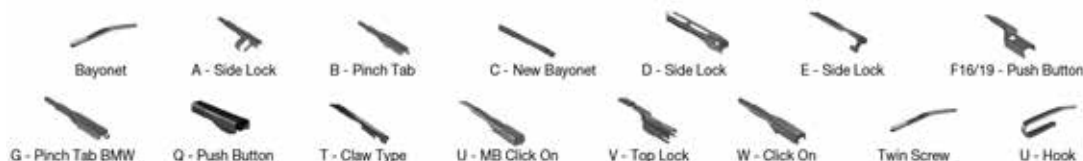

WIPER ARM TYPE		STANDARD		HYBRID		FLAT		REAR	
				+ Spoiler							
JEEP Continued											
COMMANDER (05-10)											
	09/05-12/10	U-hook			DM-545	DM-545	DUR-045L	DUR-045L			
		U-hook			DM-545	DM-545	DUR-045R	DUR-045R			
COMMANDER (XK, XH) (05-10)											
	09/05-12/10	U-hook			DM-545	DM-545	DUR-045L	DUR-045L			
		U-hook			DM-545	DM-545	DUR-045R	DUR-045R			
COMPASS (06-)											
	08/06-	U-hook		DMS-555	DM-055	DM-050	DUR-055L	DUR-050L			DM-030
		U-hook		DMS-555	DM-055	DM-050	DUR-055R	DUR-050R			DM-030
COMPASS (MK49) (06-)											
	08/06-	U-hook		DMS-555	DM-055	DM-050	DUR-055L	DUR-050L			DM-030
		U-hook		DMS-555	DM-055	DM-050	DUR-055R	DUR-050R			DM-030
COMPASS (16-)											
	12/16-	U-hook									DRD-021
COMPASS (MP, M6, MV, M7) (16-)											
	01/16-	U-hook									DRD-021
Grand CHEROKEE I (91-99)											
	09/91-04/99	U-hook		DMS-550	DM-050	DM-050	DUR-050L	DUR-050L			DM-030
		U-hook		DMS-550	DM-050	DM-050	DUR-050R	DUR-050R			DM-030
Grand CHEROKEE II (98-05)											
	09/98-09/05	U-hook		DMS-553	DM-553	DM-553					DM-030
GRAND CHEROKEE III (WH, WK) (04-11)											
	09/07-12/10	U-hook		DMS-553	DM-553	DM-553	DUR-053L	DUR-053L			DRB-030
		U-hook		DMS-553	DM-553	DM-553	DUR-050R	DUR-050R			DRB-030
Grand CHEROKEE III (05-10)											
	10/04-10/11	U-hook		DMS-553	DM-553	DM-553	DUR-053L	DUR-053L			DRB-030
		U-hook		DMS-553	DM-553	DM-553	DUR-050R	DUR-050R			DRB-030
Grand CHEROKEE IV (10-)											
	11/10-06/13	U-hook		DMS-555	DM-055	DM-553					
	11/10-08/13	U-hook									DRB-030
	07/13-	U-hook					DUR-055L	DUR-053L			
		U-hook					DUR-055R	DUR-050R			
	09/13-	U-hook									DRB-028
		U-hook					DUR-055L	DUR-053L			DRB-028
		U-hook					DUR-055R	DUR-050R			DRB-028
GRAND CHEROKEE IV (WK, WK2) (10-)											
	01/11-06/13	U-hook		DMS-555	DM-055	DM-553					
	01/11-08/13	U-hook									DRB-030
	07/13-	U-hook					DUR-055L	DUR-053L			
		U-hook					DUR-055R	DUR-050R			
	09/13-	U-hook									DRB-028
	12/14-	U-hook					DUR-055L	DUR-053L			DRB-028
		U-hook					DUR-055R	DUR-050R			DRB-028
PATRIOT (07-17)											
	02/07-12/17	U-hook			DM-553	DM-553	DUR-053L	DUR-053L			
		U-hook			DM-553	DM-553	DUR-050R	DUR-050R			
RENEGADE (14-)											
	07/14-	F19- push button								DF-059	
RENEGADE SUV (BU, B1, BV) (14-)											
	07/14-	F19- push button								DF-059	
WRANGLER II (96-08)											
	08/96-04/07	U-hook			DM-033	DM-033					DM-045
		U-hook			DM-033	DM-033					DUR-045L
		U-hook									DM-045
		U-hook									DUR-045R
WRANGLER II (TJ) (96-08)											
	08/96-04/07	U-hook			DM-033	DM-033					DM-045
		U-hook			DM-033	DM-033					DUR-045L
		U-hook									DM-045
		U-hook									DUR-045R
WRANGLER III (JK) (06-)											
	06/06-	U-hook			DM-038	DM-038	DU-035L	DU-035L			
		U-hook			DM-038	DM-038	DU-035R	DU-035R