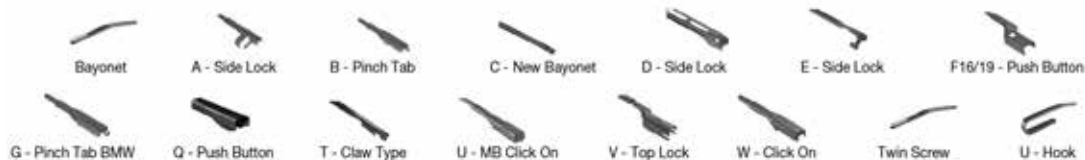

WIPER ARM TYPE	STANDARD		HYBRID		FLAT		REAR		
RENAULT <i>Continued</i>											
SUPER 5 (B/C40_) (84-96)											
	10/84-12/96	U-hook			DM-045	DM-045	DUR-045L	DUR-045L		DM-040	DU-040L
		U-hook			DM-045	DM-045	DUR-045R	DUR-045R		DM-040	DU-040R
SUPER 5 Hatchback Van (S40_) (84-96)											
	10/84-12/96	U-hook			DM-045	DM-045	DUR-045L	DUR-045L		DM-040	DU-040L
		U-hook			DM-045	DM-045	DUR-045R	DUR-045R		DM-040	DU-040R
TALISMAN (15-)											
	06/15-03/22	C- new bayonet							DF-009		
	03/16-03/22	C- new bayonet							DF-009	DRD-003	
		C- new bayonet								DRD-003	
TALISMAN (LP_) (15-)											
	11/15-03/22	C- new bayonet							DF-009		
TALISMAN Grandtour (KP_) (16-)											
	07/21-03/22	C- new bayonet							DF-009	DRD-003	
		C- new bayonet								DRD-003	
THALIA I (98-)											
	03/98-	U-hook		DMS-553	DM-053	DM-045	DUR-053L	DUR-045L	DF-017	DRD-004	
		U-hook							DFR-005	DFR-002	
		U-hook		DMS-553	DM-053	DM-045	DUR-050R	DUR-045R			DRD-004
THALIA I (LB_) (98-)											
	02/98-	U-hook		DMS-553	DM-053	DM-045	DUR-053L	DUR-045L	DF-017	DRD-004	
		U-hook							DFR-005	DFR-002	
		U-hook		DMS-553	DM-053	DM-045	DUR-050R	DUR-045R			DRD-004
THALIA II (08-)											
	01/09-	C- new bayonet							DF-017		
	04/15-	C- new bayonet							DF-056		
THALIA II (LU_) (08-)											
	09/08-	C- new bayonet							DF-017		
THALIA III (13-)											
	12/13-04/15	C- new bayonet							DF-017		
	04/15-	C- new bayonet							DF-056		
THALIA III (L8_) (13-)											
	12/13-04/15	C- new bayonet							DF-017		
	04/15-	C- new bayonet							DF-056		
TRAFIC (89-01)											
	03/89-08/94	U-hook			DM-050	DM-050	DUR-050L	DUR-050L			
		U-hook			DM-050	DM-050	DUR-050R	DUR-050R			
TRAFIC Bus (T_, P_, V_) (80-89)											
	03/80-04/89	U-hook			DM-045	DM-045	DUR-045L	DUR-045L			
		U-hook			DM-045	DM-045	DUR-045R	DUR-045R			
TRAFIC Bus (T_, P_, V_) (89-01)											
	05/89-03/01	U-hook			DM-050	DM-050	DUR-050L	DUR-050L			
		U-hook			DM-050	DM-050	DUR-050R	DUR-050R			
TRAFIC II (01-)											
	01/12-12/18	U-hook		DMS-560	DM-060	DM-553	DUR-060L	DUR-053L		DM-040	DU-040L
		U-hook		DMS-560	DM-060	DM-553	DUR-060R	DUR-050R		DM-040	DU-040R
TRAFIC II Bus (JL) (01-)											
	03/01-	U-hook		DMS-560	DM-060	DM-553	DUR-060L	DUR-053L		DM-040	DU-040L
		U-hook		DMS-560	DM-060	DM-553	DUR-060R	DUR-050R		DM-040	DU-040R
TRAFIC II Platform/Chassis (EL) (01-)											
	03/01-	U-hook		DMS-560	DM-060	DM-553	DUR-060L	DUR-053L			
		U-hook		DMS-560	DM-060	DM-553	DUR-060R	DUR-050R			
TRAFIC II Van (FL) (01-)											
	03/01-	U-hook		DMS-560	DM-060	DM-553	DUR-060L	DUR-053L		DM-040	DU-040L
		U-hook		DMS-560	DM-060	DM-553	DUR-060R	DUR-050R		DM-040	DU-040R
TRAFIC III (14-)											
	06/14-	F19- push button							DF-419		
		F19- push button							DF-215		
	07/15-	F19- push button							DF-419