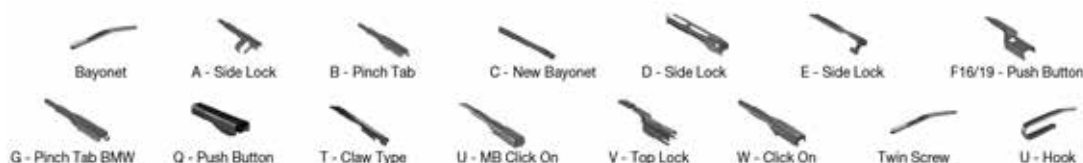

WIPER ARM TYPE	STANDARD			HYBRID		FLAT		REAR		
			+ Spoiler									
KIA Continued												
STINGER (17-) Continued												
	06/17-	U-hook					DUR-065R	DUR-045R				
STINGER (CK) (17-)												
	06/17-	U-hook					DUR-065L	DUR-045L				
		U-hook					DUR-065R	DUR-045R				
STONIC (17-)												
	07/17-	U-hook									DRD-008	
	07/17-	U-hook					DUR-065L	DU-040L			DRD-008	
		U-hook					DUR-065R	DU-040R			DRD-008	
STONIC (YB) (17-)												
	01/23-	U-hook					DUR-065L	DU-040L			DRD-008	
		U-hook					DUR-065R	DU-040R			DRD-008	
VENGA (10-)												
	02/10-	F19- push button							DF-041		DRD-004	
		F19- push button							DF-214		DRD-004	
	02/15-	F19- push button									DRD-004	
		F19- push button							DF-214		DRD-004	
VENGA (YN) (10-)												
	02/10-	F19- push button							DF-041		DRD-004	
		F19- push button							DF-214		DRD-004	
XCEED (19-)												
	06/19-	U-hook					DUR-065L	DU-040L				
	06/19-	U-hook					DUR-065L	DU-040L				
	06/19-	U-hook					DUR-065R	DU-040R				
	06/19-	U-hook					DUR-065R	DU-040R				
XCEED (CD) (19-)												
	05/21-	U-hook					DUR-065L	DU-040L				
		U-hook					DUR-065R	DU-040R				
LADA												
110 (2110) (95-12)												
	01/95-12/12	U-hook			DM-050	DMC-550	DUR-050L	DUR-050L	DFR-004	DFR-004		
		U-hook				DM-050	DMC-550	DUR-050R	DUR-050R			
111 (2111) (95-13)												
	01/95-02/09	U-hook			DM-050	DMC-550	DUR-050L	DUR-050L			DM-030	
		U-hook				DM-050	DMC-550	DUR-050R	DUR-050R			DM-030
112 (2112) (95-13)												
	01/95-12/11	U-hook			DM-050	DMC-550	DUR-050L	DUR-050L			DM-050	
		U-hook				DM-050	DMC-550	DUR-050R	DUR-050R			DUR-050L
GRANTA (2190, 2191, 2349) (11-)												
	10/11-	U-hook		DMS-560	DM-060	DM-040	DUR-060L	DU-040L				
		U-hook		DMS-560	DM-060	DM-040	DUR-060R	DU-040R				
	08/14-	U-hook		DMS-560	DM-060	DM-040	DUR-060L	DU-040L				
		U-hook		DMS-560	DM-060	DM-040	DUR-060R	DU-040R				
KALINA (1117, 1118, 1119) (04-13)												
	10/04-12/13	U-hook		DMS-560	DM-060	DM-040	DUR-060L	DU-040L	DFR-001	DFR-009	DM-035	
	10/04-12/13	U-hook		DMS-560	DM-060	DM-040	DUR-060L	DU-040L	DFR-001	DFR-009	DM-040	
	10/04-12/13	U-hook		DMS-560	DM-060	DM-040	DUR-060L	DU-040L	DFR-001	DFR-009		
	10/04-12/13	U-hook		DMS-560	DM-060	DM-040	DUR-060R	DU-040R			DM-035	
	10/04-12/13	U-hook		DMS-560	DM-060	DM-040	DUR-060R	DU-040R			DM-040	
	10/04-12/13	U-hook		DMS-560	DM-060	DM-040	DUR-060R	DU-040R			DU-040R	
KALINA (2192, 2194) (13-18)												
	06/13-09/18	U-hook		DMS-560	DM-060	DM-040	DUR-060L	DU-040L	DFR-001	DFR-009	DM-040	
		U-hook		DMS-560	DM-060	DM-040	DUR-060R	DU-040R			DM-040	
	11/13-09/18	U-hook		DMS-560	DM-060	DM-040	DUR-060L	DU-040L	DFR-001	DFR-009	DM-035	
		U-hook		DMS-560	DM-060	DM-040	DUR-060R	DU-040R			DM-035	
LARGUS (12-)												
	03/12-			DMS-550	DM-050	DM-050	DUR-050L	DUR-050L	DFR-004	DFR-004		
	03/12-	U-hook		DMS-550	DM-050	DM-050	DUR-050L	DUR-050L	DFR-004	DFR-004		
	03/12-			DMS-550	DM-050	DM-050	DUR-050R	DUR-050R				
	03/12-	U-hook		DMS-550	DM-050	DM-050	DUR-050R	DUR-050R				
	04/16-	U-hook		DMS-550	DM-050	DM-050	DUR-050L	DUR-050L	DFR-004	DFR-004