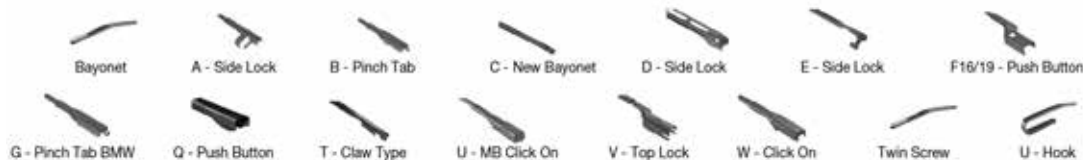

WIPER ARM TYPE		STANDARD		HYBRID		FLAT		REAR		
FORD <i>Continued</i>												
S-MAX (06-14)												
	05/06-12/14	F19- push button								DF-149	DRD-011	
S-MAX (15-)												
	07/18-	B- pinch tab									DF-307	
S-MAX (CJ, WA6) (15-)												
	01/15-06/18	B- pinch tab							DF-153	DF-307		
	01/15-07/18	B- pinch tab							DF-153			
	01/15-	B- pinch tab									DF-307	
STREET KA (RL2) (03-05)												
	05/03-07/05	U-hook			DM-048	DM-043	DUR-048L	DUR-043L			DM-040	DU-040L
		U-hook			DM-048	DM-043	DUR-048R	DUR-043R			DM-040	DU-040R
TAUNUS (70-76)												
	08/70-02/76	U-hook			DM-038	DM-038	DU-035L	DU-035L				
		U-hook			DM-038	DM-038	DU-035R	DU-035R				
TAUNUS (GBFK) (70-76)												
	08/70-02/76	U-hook			DM-038	DM-038	DU-035L	DU-035L				
		U-hook			DM-038	DM-038	DU-035R	DU-035R				
TAUNUS (GBTK) (70-76)												
	01/70-02/76	U-hook			DM-038	DM-038	DU-035L	DU-035L				
		U-hook			DM-038	DM-038	DU-035R	DU-035R				
TAUNUS (75-79)												
	04/72-02/76	U-hook			DM-038	DM-038	DU-035L	DU-035L				
		U-hook			DM-038	DM-038	DU-035R	DU-035R				
	01/76-07/79	U-hook			DM-038	DM-038	DU-035L	DU-035L				
	01/76-07/79	U-hook			DM-038	DM-038	DU-035L	DU-035L				
	01/76-07/79	U-hook			DM-038	DM-038	DU-035R	DU-035R				
	01/76-07/79	U-hook			DM-038	DM-038	DU-035R	DU-035R				
TAUNUS (GBTS, GBFS, CBTS) (75-79)												
	05/75-07/79	U-hook			DM-038	DM-038	DU-035L	DU-035L				
		U-hook			DM-038	DM-038	DU-035R	DU-035R				
TAUNUS (79-82)												
	07/79-07/82	U-hook			DM-045	DM-045	DUR-045L	DUR-045L				
		U-hook			DM-045	DM-045	DUR-045R	DUR-045R				
	09/79-12/82	U-hook			DM-045	DM-045	DUR-045L	DUR-045L				
		U-hook			DM-045	DM-045	DUR-045R	DUR-045R				
TAUNUS Coupe (GBCK) (70-76)												
	08/70-02/76	U-hook			DM-038	DM-038	DU-035L	DU-035L				
		U-hook			DM-038	DM-038	DU-035R	DU-035R				
TAUNUS III Turnier (GBNS) (79-82)												
	07/79-07/82	U-hook			DM-045	DM-045	DUR-045L	DUR-045L				
		U-hook			DM-045	DM-045	DUR-045R	DUR-045R				
TAUNUS Turnier (GBNK) (70-76)												
	08/70-02/76	U-hook			DM-038	DM-038	DU-035L	DU-035L				
		U-hook			DM-038	DM-038	DU-035R	DU-035R				
TAUNUS Turnier (GBNS) (75-79)												
	05/75-08/79	U-hook			DM-038	DM-038	DU-035L	DU-035L				
		U-hook			DM-038	DM-038	DU-035R	DU-035R				
TAUNUS V (GBS, GBNS) (79-82)												
	07/79-07/82	U-hook			DM-045	DM-045	DUR-045L	DUR-045L				
		U-hook			DM-045	DM-045	DUR-045R	DUR-045R				
TOURNEO CONNECT / GRAND TOURNEO CONNECT V408 MPV (13-)												
	09/13-	Flat								DF-153		
											DRD-010	
TOURNEO CONNECT (02-13)												
	06/02-12/13	U-hook		DMS-555	DM-055	DM-050	DUR-055L	DUR-050L	DFR-006	DFR-004	DM-035	DU-035L
		U-hook									DRD-010	
		U-hook		DMS-555	DM-055	DM-050	DUR-055R	DUR-050R			DM-035	DU-035R
		U-hook									DRD-010	
TOURNEO Connect (13-)												
	05/15-	Flat								DF-153