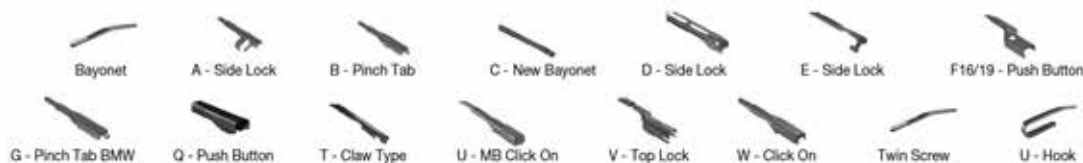

WIPER ARM TYPE		STANDARD	HYBRID	FLAT	REAR						
				STANDARD	HYBRID	FLAT	REAR						
VAUXHALL Continued													
VECTRA (B) Estate (J96) (95-02)													
	08/95-03/02	U-hook		DMS-548	DM-048	DM-048	DUR-048L	DUR-048L	DFR-003	DFR-003	DM-033		
		U-hook		DMS-548	DM-048	DM-048	DUR-048R	DUR-048R				DM-033	
VECTRA (B) Saloon (J96) (95-02)													
	08/95-03/02	U-hook		DMS-548	DM-048	DM-048	DUR-048L	DUR-048L	DFR-003	DFR-003			
		U-hook		DMS-548	DM-048	DM-048	DUR-048R	DUR-048R					
VECTRA (B) Hatchback (J96) (95-03)													
	08/95-07/03	U-hook		DMS-548	DM-048	DM-048	DUR-048L	DUR-048L	DFR-003	DFR-003			
		U-hook		DMS-548	DM-048	DM-048	DUR-048R	DUR-048R					
VECTRA I (B) (95-03)													
	09/95-01/01	U-hook		DMS-548	DM-048	DM-048	DUR-048L	DUR-048L	DFR-003	DFR-003			
		U-hook		DMS-548	DM-048	DM-048	DUR-048R	DUR-048R					
	10/95-01/01	U-hook		DMS-548	DM-048	DM-048	DUR-048L	DUR-048L	DFR-003	DFR-003			
		U-hook		DMS-548	DM-048	DM-048	DUR-048R	DUR-048R					
	09/96-01/01	U-hook		DMS-548	DM-048	DM-048	DUR-048L	DUR-048L	DFR-003	DFR-003	DM-033		
		U-hook		DMS-548	DM-048	DM-048	DUR-048R	DUR-048R				DM-033	
VECTRA Mk II (C) (Z02) (00-08)													
	01/00-10/08	U-hook		DMS-560	DM-060	DM-048	DUR-060L	DUR-048L	DFR-009	DFR-003			
		U-hook		DMS-560	DM-060	DM-048	DUR-060R	DUR-048R					
VECTRA Mk II (C) GTS (Z02) (02-09)													
	08/02-09/05	U-hook									DRC-004		
		U-hook		DMS-560	DM-060	DM-048	DUR-060L	DUR-048L	DFR-009	DFR-003			
	08/02-05/09	U-hook		DMS-560	DM-060	DM-048	DUR-060R	DUR-048R					
		U-hook		DMS-560	DM-060	DM-048	DUR-060L	DUR-048L	DFR-009	DFR-003	DRC-004		
	06/03-08/05	U-hook		DMS-560	DM-060	DM-048	DUR-060R	DUR-048R				DRC-004	
		U-hook		DMS-560	DM-060	DM-048	DUR-060L	DUR-048L	DFR-009	DFR-003		DRC-004	
10/05-05/09	U-hook										DF-304		
01/06-05/09	U-hook		DMS-560	DM-060	DM-048	DUR-060L	DUR-048L	DFR-009	DFR-003		DF-304		
	U-hook		DMS-560	DM-060	DM-048	DUR-060R	DUR-048R				DF-304		
VECTRA Mk II (C) Estate (Z02) (03-09)													
	10/03-05/09	U-hook		DMS-560	DM-060	DM-048	DUR-060L	DUR-048L	DFR-009	DFR-003			
		U-hook		DMS-560	DM-060	DM-048	DUR-060R	DUR-048R					
VICEROY Saloon (80-82)													
	01/80-10/82	U-hook			DM-048	DM-048	DUR-048L	DUR-048L					
		U-hook			DM-048	DM-048	DUR-048R	DUR-048R					
VIVARO (B) (14-)													
	08/16-	F19- push button										DF-328	
		F19- push button										DRC-004	
VIVARO A Bus (X83) (01-14)													
	08/01-07/14	U-hook		DMS-560	DM-060	DM-553	DUR-060L	DUR-053L			DM-040	DU-040L	
		U-hook		DMS-560	DM-060	DM-553	DUR-060R	DUR-050R			DM-040	DU-040R	
VIVARO A Platform/Chassis (X83) (03-14)													
	04/03-07/14	U-hook		DMS-560	DM-060	DM-553	DUR-060L	DUR-053L					
		U-hook		DMS-560	DM-060	DM-553	DUR-060R	DUR-050R					
VIVARO A Van (X83) (01-14)													
	08/01-07/14	U-hook		DMS-560	DM-060	DM-553	DUR-060L	DUR-053L			DM-040	DU-040L	
		U-hook		DMS-560	DM-060	DM-553	DUR-060R	DUR-050R			DM-040	DU-040R	
VIVARO B Van (X82) (14-)													
	05/14-	F19- push button										DF-328	
		F19- push button										DRC-004	
VX220 Convertible (E01) (00-05)													
	09/00-07/05	U-hook			DM-060								
ZAFIRA A (T98) (98-05)													
	11/98-08/05	U-hook		DMS-560	DM-060	DMS-560	DUR-060L	DUR-060R	DFR-009	DFR-007			
		U-hook				DM-060							
		U-hook		DMS-560	DM-060	DMS-560	DUR-060R	DUR-060L					
		U-hook				DM-060							
ZAFIRA II (B) (05-14)													
	04/05-11/14	B- pinch tab										DRD-010	
		B- pinch tab								DF-202		DRD-010