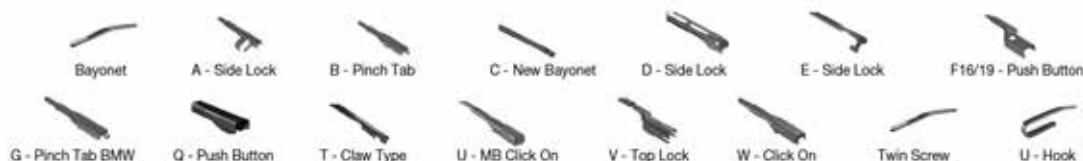

WIPER ARM TYPE		STANDARD	HYBRID	FLAT	REAR				
LEXUS <i>Continued</i>											
RX (98-03)											
	01/98-05/03	U-hook		DMS-560	DM-060	DM-553					DRD-009
RX (03-08)											
	04/03-12/08	U-hook		DMS-565	DM-065	DM-055					DRB-035
RX (U3) (03-08)											
	04/03-12/08	U-hook		DMS-565	DM-065	DM-055					DRB-035
RX (08-15)											
	12/08-10/15	U-hook					DUR-065L	DUR-055L			
		U-hook					DUR-065R	DUR-055R			
RX (L1) (08-15)											
	09/12-10/15	U-hook					DUR-065L	DUR-055L			
		U-hook					DUR-065R	DUR-055R			
RX (15-)											
	10/15-	F19- push button							DF-037		DRB-040
		F19- push button									DRB-040
RX (L2) (15-)											
	10/15-	F19- push button							DF-037		DRB-040
		F19- push button									DRB-040
SC (01-10)											
	05/01-07/10	U-hook			DM-060	DMC-550					
SC Convertible (UZZ40) (01-10)											
	01/01-07/10	U-hook			DM-060	DMC-550					
UX (18-)											
	10/18-										DRD-014
UX (AA1, AH1, MA1) (18-)											
	01/19-										DRD-014
LINCOLN											
CONTINENTAL (93-02)											
	01/93-12/02	U-hook			DM-060	DM-050					
NAVIGATOR (UN173) (97-02)											
	05/97-12/02	U-hook			DM-055	DM-055					
LOTUS											
ELAN (89-95)											
	09/89-11/95	U-hook			DM-055	DM-055	DUR-055L	DUR-055L			
		U-hook			DM-055	DM-055	DUR-055R	DUR-055R			
ELISE 340 R (00-01)											
	03/00-02/01	U-hook			DM-065						
ELISE (95-01)											
	08/95-01/01	U-hook			DM-065						
ELISE (00-)											
	11/00-	U-hook			DM-065						
EUROPA S (06-)											
	07/06-	U-hook			DM-065						
EXIGE (SCC) (00-12)											
	05/00-06/12	U-hook			DM-065						
EXIGE (12-)											
	06/12-	U-hook			DM-065						
MAN											
TGE (16-)											
	11/16-	F19- push button							DF-415		
	02/17-	F19- push button							DF-415		
	02/17-	F19- push button							DF-415		
TGE Platform/Chassis (UZ) (16-)											
	11/22-	F19- push button							DF-415		
TGE Van (17-)											
	11/22-	F19- push button							DF-415		
MASERATI											
228 (86-93)											
	08/86-06/93	U-hook			DM-050	DM-050