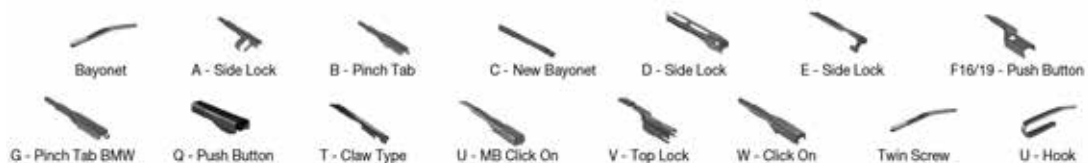

WIPER ARM TYPE		STANDARD		HYBRID		FLAT		REAR	
				+ Spoiler							
RENAULT Continued											
LOGAN II Estate (K8_) (13-)											
	11/13-04/15	U-hook		DMS-550	DM-050		DUR-050L	DUR-050L	DFR-004	DFR-004	
		U-hook		DMS-550	DM-050		DUR-050R	DUR-050R			
	11/13-05/15	U-hook			DM-050						
	11/13-	U-hook									DRD-005
	04/15-	U-hook							DF-056		
	02/17-12/20	U-hook							DF-056		DRD-005
		U-hook									DRD-005
LOGAN/STEPWAY II (L8_) (12-)											
	11/13-04/15	U-hook		DMS-550	DM-050	DM-050	DUR-050L	DUR-050L	DFR-004	DFR-004	
		U-hook		DMS-550	DM-050	DM-050	DUR-050R	DUR-050R			
	04/15-	U-hook							DF-056		
MASTER I Bus (T_) (80-98)											
	08/80-07/98	U-hook			DM-060	DM-060					
MASTER I Platform/Chassis (P_) (80-98)											
	07/80-07/98	U-hook			DM-060	DM-060					
MASTER I Van (T_) (80-98)											
	07/80-07/98	U-hook			DM-060	DM-060					
MASTER III (10-)											
	03/12-	U-hook		DMS-565	DM-065	DM-065	DUR-065L	DUR-065L	DFR-010	DFR-010	
		U-hook		DMS-565	DM-065	DM-065	DUR-065L	DUR-065L	DFR-010	DFR-010	
	03/12-	U-hook		DMS-565	DM-065	DM-065	DUR-065R	DUR-065R			
	03/12-	U-hook		DMS-565	DM-065	DM-065	DUR-065R	DUR-065R			
	07/15-	U-hook		DMS-565	DM-065	DM-065	DUR-065L	DUR-065L	DFR-010	DFR-010	
		U-hook		DMS-565	DM-065	DM-065	DUR-065R	DUR-065R			
MASTER III Bus (JV) (11-)											
	02/11-	U-hook		DMS-565	DM-065	DM-065	DUR-065L	DUR-065L	DFR-010	DFR-010	
		U-hook		DMS-565	DM-065	DM-065	DUR-065R	DUR-065R			
MASTER III Platform/Chassis (EV, HV, UV) (10-)											
	02/10-	U-hook		DMS-565	DM-065	DM-065	DUR-065L	DUR-065L	DFR-010	DFR-010	
		U-hook		DMS-565	DM-065	DM-065	DUR-065R	DUR-065R			
MASTER III Van (FV) (10-)											
	02/10-	U-hook		DMS-565	DM-065	DM-065	DUR-065L	DUR-065L	DFR-010	DFR-010	
		U-hook		DMS-565	DM-065	DM-065	DUR-065R	DUR-065R			
MEGANE CC (10-)											
	06/10-08/15	C- new bayonet							DF-017		
MEGANE I (BA0/1_) (95-04)											
	01/96-08/03	U-hook		DMS-555	DM-055	DM-050	DUR-055L	DUR-050L	DFR-006	DFR-004	
		U-hook		DMS-555	DM-055	DM-050	DUR-055R	DUR-050R			
MEGANE I (96-03)											
	08/95-07/03	U-hook		DMS-555	DM-055	DM-050	DUR-055L	DUR-050L	DFR-006	DFR-004	DM-035
		U-hook		DMS-555	DM-055	DM-050	DUR-055R	DUR-050R			DM-035
	08/95-12/04	U-hook		DMS-555	DM-055	DM-050	DUR-055L	DUR-050L	DFR-006	DFR-004	
		U-hook		DMS-555	DM-055	DM-050	DUR-055R	DUR-050R			
	10/96-08/08	U-hook		DMS-555	DM-055	DM-050	DUR-055L	DUR-050L	DFR-006	DFR-004	
		U-hook		DMS-555	DM-055	DM-050	DUR-055R	DUR-050R			
	03/99-09/00	U-hook		DMS-555	DM-055	DM-050	DUR-055L	DUR-050L	DFR-006	DFR-004	DM-035
	03/99-09/00	U-hook		DMS-555	DM-055	DM-050	DUR-055L	DUR-050L	DFR-006	DFR-004	
	03/99-09/00	U-hook		DMS-555	DM-055	DM-050	DUR-055R	DUR-050R			DM-035
	03/99-09/00	U-hook		DMS-555	DM-055	DM-050	DUR-055R	DUR-050R			DM-035
	02/00-07/03	U-hook		DMS-555	DM-055	DM-050	DUR-055L	DUR-050L	DFR-006	DFR-004	DM-035
		U-hook		DMS-555	DM-055	DM-050	DUR-055R	DUR-050R			DM-035
MEGANE I Cabriolet (EA0/1_) (96-03)											
	10/96-08/03	U-hook		DMS-555	DM-055	DM-050	DUR-055L	DUR-050L	DFR-006	DFR-004	
		U-hook		DMS-555	DM-055	DM-050	DUR-055R	DUR-050R			
MEGANE I Classic (LA0/1_) (96-08)											
	09/96-08/03	U-hook		DMS-555	DM-055	DM-050	DUR-055L	DUR-050L	DFR-006	DFR-004	
		U-hook		DMS-555	DM-055	DM-050	DUR-055R	DUR-050R			
MEGANE I Coach (DA0/1_) (96-03)											
	03/96-08/03	U-hook		DMS-555	DM-055	DM-050	DUR-055L	DUR-050L	DFR-006	DFR-004