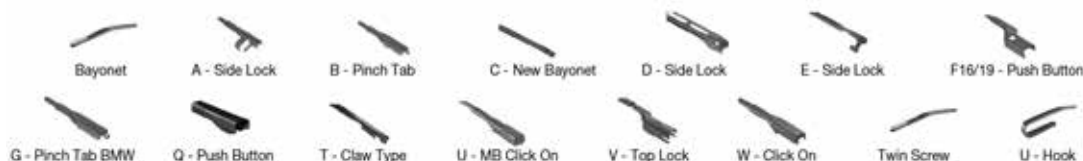

WIPER ARM TYPE		STANDARD	HYBRID	FLAT	REAR				
VOLVO <i>Continued</i>											
XC70 I Cross Country (295) (97-07) <i>Continued</i>											
	12/05-08/07	B- pinch tab							DFR-009	DFR-005	
		B- pinch tab		DMS-560	DM-060	DM-653	DUR-060R	DUR-050R	DF-268	DM-040	DU-040R
XC70 II (07-16)											
	04/07-12/16	F19- push button							DF-037	DF-307	
		F19- push button								DF-307	
XC90 I (02-14)											
	06/02-12/14	U-hook								DF-308	
		U-hook							DF-400	DF-308	
		U-hook							DF-268	DF-308	
XC90 II (14-)											
	06/15-	F16- push button							DF-076	DF-327	
		F16- push button								DF-327	
XC90 II (256) (14-)											
	09/14-	F16- push button							DF-076	DF-327	
		F16- push button								DF-327	
VW											
AMAROK (2H, S1) (10-)											
	09/12-05/22	U-hook							DF-052		
	09/12-	U-hook							DF-052		
ARTEON (3H) (17-)											
	03/17-	F16- push button							DF-077		
	06/20-	F16- push button							DF-077		
ATLAS (CA1, CA2, CA3)											
	12/16-	F16- push button							DF-412		
BEETLE (5C) (11-19)											
	04/11-07/19	F16- push button							DF-414		
		F16- push button							DF-209		
	12/11-07/19	F16- push button							DF-414		
		F16- push button							DF-209		
BORA (1J) (98-05)											
	06/02-10/04	U-hook							DF-001		
BORA I (1J2) (98-13)											
	10/98-06/02	U-hook		DMS-553	DM-553	DM-648	DUR-053L	DUR-048L	DFR-005	DFR-003	
		U-hook		DMS-553	DM-553	DM-648	DUR-050R	DUR-048R			
	06/02-12/13	U-hook							DF-001		
BORA Variant (1J6) (99-05)											
	05/99-06/02	U-hook		DMS-553	DM-553	DM-648	DUR-053L	DUR-048L	DFR-005	DFR-003	DM-038
		U-hook		DMS-553	DM-553	DM-648	DUR-050R	DUR-048R			DM-038
	06/02-05/05	U-hook							DF-001		DU-035R
CADDY ALLTRACK Box Body/MPV (SAA) (15-)											
	09/15-09/20	F19- push button							DF-030	DF-317	
		F19- push button								DF-317	
CADDY ALLTRACK MPV (SAB) (15-)											
	11/15-09/20	F19- push button								DF-317	
CADDY I (14) (79-92)											
	08/82-07/92	U-hook			DM-040	DM-040	DU-040L	DU-040L			
		U-hook			DM-040	DM-040	DU-040R	DU-040R			
CADDY II Box Body/MPV (9K9A) (95-04)											
	11/95-01/04	U-hook		DMS-553	DM-553	DM-045	DUR-053L	DUR-045L			DM-045
		U-hook		DMS-553	DM-553	DM-045	DUR-050R	DUR-045R			DM-045
CADDY II MPV (9K9B) (95-04)											
	11/95-01/04	U-hook		DMS-553	DM-553	DM-045	DUR-053L	DUR-045L			DM-045
		U-hook		DMS-553	DM-553	DM-045	DUR-050R	DUR-045R			DM-045
CADDY II Pickup (9U7) (96-00)											
	06/96-12/00	U-hook		DMS-553	DM-553	DM-045	DUR-053L	DUR-045L			DM-045
		U-hook		DMS-553	DM-553	DM-045	DUR-050R	DUR-045R			DM-045
CADDY III (2K, 2C) (04-15)											
	03/04-05/06	F19- push button								DF-302