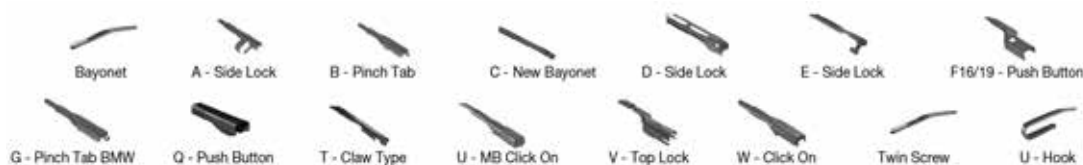

WIPER ARM TYPE	STANDARD			HYBRID		FLAT		REAR	
			+ Spoiler								
LAND ROVER <i>Continued</i>											
RANGE ROVER Sport (13-) Continued											
	09/16-	V - top lock								DF-087	
RANGE ROVER SPORT II (L494) (13-)											
	10/15-08/16	V - top lock					DUR-060L	DUR-050L			
		V - top lock					DUR-060R	DUR-050R			
	09/16-	V - top lock								DF-087	
RANGE ROVER Velar (17-)											
	03/17-	F19- push button								DF-419	DF-324
		F19- push button								DF-215	DF-324
RANGE ROVER VELAR (L560) (17-)											
	02/21-	F19- push button								DF-419	DF-324
		F19- push button								DF-215	DF-324
LEXUS											
CT (10-)											
	09/11-	U-hook					DUR-065L	DUR-045L			DRD-017
		U-hook					DUR-065R	DUR-045R			DRD-017
ES (12-18)											
	06/12-07/15	U-hook					DUR-065L	DUR-045L			
		U-hook					DUR-065R	DUR-045R			
ES (_V6_) (12-18)											
	06/12-07/15	U-hook					DUR-065L	DUR-045L			
		U-hook					DUR-065R	DUR-045R			
GS (JZS147_) (93-97)											
	01/93-08/97	U-hook		DMS-553	DM-053	DM-048	DUR-053L	DUR-048L			
		U-hook			DMS-553	DM-053	DM-048	DUR-050R	DUR-048R		
GS (_S16_) (97-04)											
	08/97-12/04	U-hook			DM-060	DM-050		DUR-050L			
		U-hook				DM-060	DM-050		DUR-050R		
GS (05-11)											
	04/05-12/12	U-hook					DUR-060L	DUR-048L			
		U-hook					DUR-060R	DUR-048R			
GS (_S19_) (05-12)											
	04/05-11/11	U-hook					DUR-060L	DUR-048L			
		U-hook					DUR-060R	DUR-048R			
GS (_L1_) (11-)											
	09/11-	U-hook					DUR-065L	DUR-045L			
		U-hook					DUR-065R	DUR-045R			
GS (12-)											
	12/11-	U-hook					DUR-065L	DUR-045L			
		U-hook					DUR-065R	DUR-045R			
GX (01-09)											
	11/01-11/09	U-hook					DUR-055L	DUR-053L			DRB-040
		U-hook									DRB-040
GX (_J12_) (01-09)											
	09/05-11/09	U-hook					DUR-055L	DUR-053L			DRB-040
		U-hook									DRB-040
GX (09-)											
	01/10-	U-hook					DUR-065L	DUR-050L			DRB-030
		U-hook					DUR-065R	DUR-050R			DRB-030
GX (URJ15_, GRJ15_) (09-)											
	05/12-	U-hook					DUR-065L	DUR-050L			DRB-030
		U-hook					DUR-065R	DUR-050R			DRB-030
IS C (09-15)											
	04/09-06/15	U-hook					DUR-060L	DUR-050L			
		U-hook					DUR-060R	DUR-050R			
IS C (GSE2_) (09-)											
	11/10-04/13	U-hook					DUR-060L	DUR-050L			
		U-hook					DUR-060R	DUR-050R