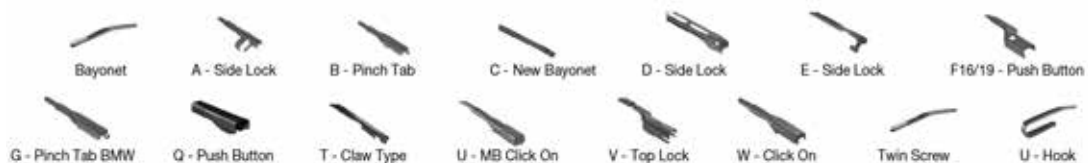

WIPER ARM TYPE		STANDARD	HYBRID	FLAT	REAR			
MERCEDES-BENZ <i>Continued</i>										
CLS (219) (04-10)										
	10/04-12/10	A- side lock								DF-115
CLS (218) (11-17)										
	01/11-07/14									DF-104
	10/12-07/14									DF-104
	10/12-12/17									DF-324
E-CLASS (124) (92-96)										
	07/93-10/94	U-hook			DM-060	DUR-060R				
		U-hook			DM-060	DUR-060L				
E-CLASS (W124) (93-96)										
	06/93-06/95	U-hook			DM-060	DUR-060R				
		U-hook			DM-060	DUR-060L				
E-CLASS (210) (95-03)										
	09/97-12/98	U-hook			DM-060					
E-CLASS (W210) (95-03)										
	06/95-03/02	U-hook			DM-060					
E-CLASS (211) (02-09)										
	09/05-07/09	A- side lock								DF-115
	09/06-12/08	A- side lock								DF-115
E-CLASS (W211) (02-09)										
	03/02-12/08	A- side lock								DF-115
E-CLASS (212) (09-16)										
	01/09-03/14									DF-104
	08/09-12/13									DF-104
	08/09-03/14									DF-104
	08/09-12/16									DRD-004
E-CLASS (213) (16-)										
	01/16-10/23	U - MB click on								DF-084
	07/16-10/23	U - MB click on								DF-084
		U - MB click on								DF-319
										DF-319
E-CLASS (W213) (16-)										
	09/16-10/23	U - MB click on								DF-084
E-CLASS Convertible (A124) (93-98)										
	06/93-03/98	U-hook			DM-060	DUR-060R				
		U-hook			DM-060	DUR-060L				
E-CLASS Coupe / Convertible (207) (09-16)										
	01/09-03/13									DF-104
	01/10-03/13									DF-104
E-CLASS Coupe / Convertible (238) (16-)										
	12/16-	Flat								DF-084
	06/17-	Flat								DF-084
E-CLASS Coupe (C124) (93-97)										
	06/93-06/97	U-hook			DM-060	DUR-060R				
		U-hook			DM-060	DUR-060L				
E-CLASS T-Model (S124) (93-96)										
	06/93-06/96	U-hook			DM-060	DUR-060R			DM-045	DUR-045L
		U-hook			DM-060	DUR-060L			DM-045	DUR-045R
E-CLASS T-Model (S210) (96-03)										
	06/96-03/03	U-hook			DM-060				DM-040	DU-040L
		U-hook			DM-060				DM-040	DU-040R
E-CLASS T-Model (S211) (03-09)										
	03/03-07/09	A- side lock								DF-115
EQA (H243) (21-)										
	02/21-									DF-321
EQC (N293) (19-)										
	05/19-07/23	U - MB click on								DF-083
		U - MB click on								DF-326
										DF-326
G-CLASS (W463) (18-)										
	09/20-	U-hook			DM-040	DM-040	DU-040L	DU-040L		
		U-hook			DM-040	DM-040	DU-040R	DU-040R