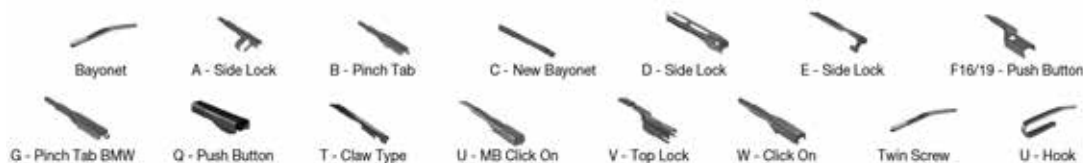

WIPER ARM TYPE	STANDARD		HYBRID		FLAT		REAR		
			+ Spoiler								
DAIHATSU <i>Continued</i>											
CHARADE IV (G200, G202) (93-00)											
	01/93-04/96	U-hook			DM-045	DM-045	DUR-045L	DUR-045L		DM-038	DU-035L
		U-hook			DM-045	DM-045	DUR-045R	DUR-045R		DM-038	DU-035R
	05/96-09/00	U-hook			DM-048	DM-048	DUR-048L	DUR-048L		DM-038	DU-035L
		U-hook			DM-048	DM-048	DUR-048R	DUR-048R		DM-038	DU-035R
CHARADE IV Saloon (G203) (93-01)											
	06/94-04/96	U-hook			DM-045	DM-045	DUR-045L	DUR-045L		DM-038	DU-035L
		U-hook			DM-045	DM-045	DUR-045R	DUR-045R		DM-038	DU-035R
	05/96-01/01	U-hook			DM-048	DM-048	DUR-048L	DUR-048L		DM-038	DU-035L
		U-hook			DM-048	DM-048	DUR-048R	DUR-048R		DM-038	DU-035R
CHARADE VIII (11-)											
	05/11-	U-hook		DMS-560	DM-060	DM-035	DUR-060L	DU-035L		DRB-030	
		U-hook		DMS-560	DM-060	DM-035	DUR-060R	DU-035R		DRB-030	
CHARMANT (A) (81-87)											
	11/81-07/87	U-hook								DM-033	
		U-hook			DR-345	DR-345				DM-033	
COPEN (03-12)											
	09/03-09/12	U-hook			DM-045	DM-040	DUR-045L	DU-040L			
		U-hook			DM-045	DM-040	DUR-045R	DU-040R			
CUORE II (L80, L81) (85-90)											
	09/85-12/90	U-hook								DM-033	
CUORE III (90-94)											
	08/90-11/94	U-hook			DM-045	DM-040	DUR-045L	DU-040L		DM-033	
		U-hook			DM-045	DM-040	DUR-045R	DU-040R		DM-033	
CUORE III (L201) (90-95)											
	08/90-12/94	U-hook			DM-045	DM-040	DUR-045L	DU-040L		DM-033	
		U-hook			DM-045	DM-040	DUR-045R	DU-040R		DM-033	
CUORE IV (94-99)											
	11/96-10/98	U-hook			DM-045	DM-040	DUR-045L	DU-040L		DM-033	
		U-hook			DM-045	DM-040	DUR-045R	DU-040R		DM-033	
CUORE IV (L501) (94-99)											
	01/95-05/99	U-hook			DM-045	DM-040	DUR-045L	DU-040L		DM-033	
		U-hook			DM-045	DM-040	DUR-045R	DU-040R		DM-033	
CUORE V (89-03)											
	11/98-02/03	U-hook			DM-045	DM-040	DUR-045L	DU-040L			
		U-hook			DM-045	DM-040	DUR-045R	DU-040R			
CUORE VI (03-)											
	03/03-	U-hook			DM-053	DM-030				DRB-030	
CUORE VII (06-)											
	12/06-	U-hook		DMS-553	DM-553	DM-030				DRB-030	
FEROZA (88-99)											
	09/93-12/97	Twin Screw				DR-243				DR-338	
		Twin Screw			DR-340	DR-343				DR-338	
FEROZA Hard Top (F300) (88-99)											
	10/88-12/99	Twin Screw				DR-243				DR-338	
		Twin Screw			DR-340	DR-343				DR-338	
FEROZA Soft Top (F300) (88-99)											
	10/88-12/99	Twin Screw				DR-243				DR-338	
		Twin Screw			DR-340	DR-343				DR-338	
GRAN MOVE (96-02)											
	10/96-	U-hook			DM-050	DM-048	DUR-050L	DUR-048L		DM-030	
		U-hook			DM-050	DM-048	DUR-050R	DUR-048R		DM-030	
HIJET (86-90)											
	07/86-10/90	U-hook			DM-035	DM-035	DU-035L	DU-035L			
		U-hook			DM-035	DM-035	DU-035R	DU-035R			
HIJET (92-)											
	08/98-	U-hook			DM-040	DM-038	DU-040L	DU-035L			
		U-hook			DM-040	DM-038	DU-040R	DU-035R