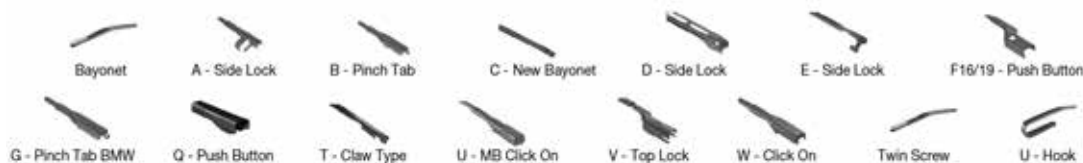

WIPER ARM TYPE	STANDARD			HYBRID		FLAT		REAR		
			+ Spoiler									
AUDI Continued												
A5 Convertible (F57, F5E) (16-)												
	09/20-	F16- push button								DF-410		
		F16- push button									DF-207	
A5 Sportback (F5A, F5F) (16-)												
	09/20-	F16- push button								DF-007		
		F16- push button									DF-260	
A6 (C8, 4A) (18-)												
	02/18-	F16- push button								DF-076		
	05/18-	F16- push button								DF-076		
A6 (4A, C4) (94-97)												
	06/94-02/97	U-hook		DMS-555	DM-055	DM-653	DUR-060L	DUR-050L	DFR-006	DFR-005		
		U-hook		DMS-555	DM-055	DM-653	DUR-060R	DUR-050R				
	06/94-10/97	U-hook		DMS-555	DM-055	DM-653	DUR-060L	DUR-050L	DFR-006	DFR-005		
		U-hook		DMS-555	DM-055	DM-653	DUR-060R	DUR-050R				
A6 (4B, C5) (97-05)												
	06/01-08/01	U-hook		DMS-555	DM-055	DM-653	DUR-060L	DUR-050L	DFR-006	DFR-005		
	06/01-08/01	U-hook		DMS-555	DM-055	DM-653	DUR-060L	DUR-050L	DFR-006	DFR-005		
	06/01-08/01	U-hook		DMS-555	DM-055	DM-653	DUR-060R	DUR-050R				
	06/01-08/01	U-hook		DMS-555	DM-055	DM-653	DUR-060R	DUR-050R				
	08/01-01/05	U-hook								DF-131		
	08/01-01/05	U-hook								DF-131		
A6 (4F, C6) (04-11)												
	09/06-10/08	T- claw type								DF-010		
A6 (4G, C7) (10-18)												
	11/10-09/18	F16- push button								DF-049		
	05/11-09/18	F16- push button								DF-049	DF-316	
		F16- push button									DF-316	
A6 Allroad (4AH) (18-)												
	11/18-	F16- push button								DF-076		
A6 Allroad (4GH) (12-18)												
	01/12-09/18	F16- push button								DF-049		
		F16- push button									DF-076	
A6 Allroad C6 (4FH) (06-11)												
	03/06-08/11	T- claw type								DF-010		
A6 C4 (4A2) (94-97)												
	06/94-10/97	U-hook		DMS-555	DM-055	DM-653	DUR-060L	DUR-050L	DFR-006	DFR-005		
		U-hook		DMS-555	DM-055	DM-653	DUR-060R	DUR-050R				
A6 C4 Avant (4A5) (94-97)												
	06/94-12/97	U-hook		DMS-555	DM-055	DM-653	DUR-060L	DUR-050L	DFR-006	DFR-005		
		U-hook		DMS-555	DM-055	DM-653	DUR-060R	DUR-050R				
A6 C5 (4B2) (97-05)												
	01/97-08/01	U-hook		DMS-555	DM-055	DM-653	DUR-060L	DUR-050L	DFR-006	DFR-005		
		U-hook		DMS-555	DM-055	DM-653	DUR-060R	DUR-050R				
		U-hook									DF-131	
	08/01-01/05	U-hook								DF-131		
A6 C5 Avant (4B5) (97-05)												
	12/97-05/01	U-hook									DM-038	
		U-hook		DMS-555	DM-055	DM-653	DUR-060L	DUR-050L	DFR-006	DFR-005	DM-038	
		U-hook		DMS-555	DM-055	DM-653	DUR-060R	DUR-050R			DM-038	
	12/97-08/01	U-hook		DMS-555	DM-055	DM-653	DUR-060L	DUR-050L	DFR-006	DFR-005		
		U-hook		DMS-555	DM-055	DM-653	DUR-060R	DUR-050R				
	08/01-01/05	U-hook								DF-131		
A6 C6 (4F2) (04-11)												
	05/04-03/11	T- claw type								DF-010		
A6 C6 Avant (4F5) (04-11)												
	11/04-08/11	T- claw type								DF-010		
A6 C7 (4G2, 4GC) (10-18)												
	05/13-09/18	F16- push button								DF-049		
A6 C8 (4A2) (18-)												
	02/19-	F16- push button								DF-076