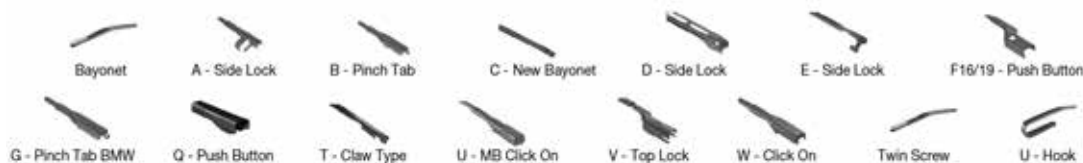

WIPER ARM TYPE		STANDARD		HYBRID		FLAT		REAR	
FIAT <i>Continued</i>											
FIORINO Box Body/MPV (225_) (07-)											
	11/07-	C- new bayonet								DF-042	
FIORINO Pick up (147_) (77-89)											
	06/82-10/89	U-hook		DM-045	DM-045	DUR-045L	DUR-045L				
		U-hook		DM-045	DM-045	DUR-045R	DUR-045R				
FIORINO Pick up (146_) (88-01)											
	01/88-05/01	U-hook		DM-045		DUR-045L					
		U-hook		DM-045		DUR-045R					
FREEMONT (345_) (11-)											
	08/11-12/16	U-hook		DMS-560	DM-060	DM-048	DUR-060L	DUR-048L			DRB-030
		U-hook		DMS-560	DM-060	DM-048	DUR-060R	DUR-048R			DRB-030
FULLBACK (16-)											
	04/16-	U-hook			DM-055	DM-045					
FULLBACK Pickup (502_, 503_) (16-)											
	04/16-	U-hook			DM-055	DM-045					
Grande PUNTO (05-)											
	06/05-	B- pinch tab								DF-051	DRD-004
		B- pinch tab									DRD-004
	02/06-	B- pinch tab								DF-051	DRD-004
		B- pinch tab									DRD-004
GRANDE PUNTO (199_) (05-)											
	07/10-07/12	B- pinch tab								DF-051	DRD-004
		B- pinch tab									DRD-004
IDEA (03-)											
	10/04-04/08	U-hook		DMS-555	DM-055						
IDEA (350_) (03-)											
	12/03-04/08	U-hook		DMS-555	DM-055						
LINEA (323_, 110_) (06-)											
	05/07-	B- pinch tab								DF-051	
LINEA (07-)											
	10/06-	B- pinch tab								DF-051	
MAREA (96-07)											
	03/99-12/07	U-hook			DM-055	DM-048	DUR-055L	DUR-048L			
		U-hook			DM-055	DM-048	DUR-055R	DUR-048R			
MAREA (185_) (96-07)											
	05/96-12/07	U-hook			DM-055	DM-048	DUR-055L	DUR-048L			
		U-hook			DM-055	DM-048	DUR-055R	DUR-048R			
MAREA Weekend (185_) (96-07)											
	09/96-12/07	U-hook			DM-055	DM-048	DUR-055L	DUR-048L			
		U-hook			DM-055	DM-048	DUR-055R	DUR-048R			
MULTIPLA (99-10)											
	04/99-01/06	U-hook		DMS-560	DM-060	DM-055	DUR-060L	DUR-055L			
		U-hook		DMS-560	DM-060	DM-055	DUR-060R	DUR-055R			
	01/06-06/10	U-hook								DF-400	
	11/08-06/10	U-hook								DF-400	
MULTIPLA (186_) (99-10)											
	04/99-01/06	U-hook		DMS-560	DM-060	DM-055	DUR-060L	DUR-055L			
		U-hook		DMS-560	DM-060	DM-055	DUR-060R	DUR-055R			
	01/06-06/10	U-hook								DF-400	
PALIO (96-)											
	04/96-	U-hook			DM-055	DM-045	DUR-055L	DUR-045L			
		U-hook			DM-055	DM-045	DUR-055R	DUR-045R			
	07/97-	U-hook			DM-055	DM-045	DUR-055L	DUR-045L			
		U-hook			DM-055	DM-045	DUR-055R	DUR-045R			
PALIO (178_, 171_) (96-)											
	04/96-	U-hook			DM-055	DM-045	DUR-055L	DUR-045L			
		U-hook			DM-055	DM-045	DUR-055R	DUR-045R			
PALIO Weekend (178_, 173_, 373_, 374_, 171_) (96-)											
	04/96-	U-hook			DM-055	DM-045	DUR-055L	DUR-045L			
		U-hook			DM-055	DM-045	DUR-055R	DUR-045R