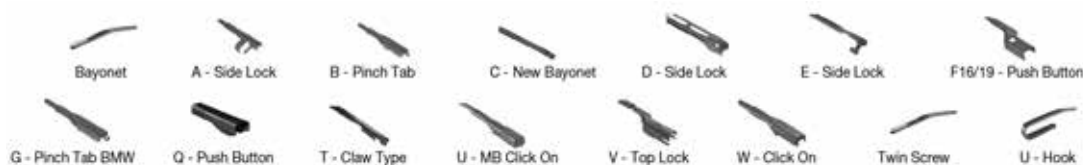

WIPER ARM TYPE	STANDARD		HYBRID		FLAT		REAR			
CITROËN <i>Continued</i>												
ZX (91-98) <i>Continued</i>												
	10/93-07/99	U-hook			DM-055	DM-055	DUR-055R	DUR-055R		DM-035	DU-035R	
	10/93-07/99	U-hook			DM-055	DM-055	DUR-055R	DUR-055R		DM-045	DUR-045R	
ZX (N2) (91-99)												
	03/91-10/97	U-hook			DM-055	DM-055	DUR-055L	DUR-055L		DM-045	DUR-045L	
		U-hook			DM-055	DM-055	DUR-055R	DUR-055R		DM-045	DUR-045R	
ZX Break (N2) (93-99)												
	10/93-02/98	U-hook			DM-055	DM-055	DUR-055L	DUR-055L		DM-035	DU-035L	
		U-hook			DM-055	DM-055	DUR-055R	DUR-055R		DM-035	DU-035R	
CUPRA												
ATECA (KH7, KHP, KBP)												
	06/23-	F16- push button							DF-016			
											DF-326	
											DF-326	
ATECA (KH) (16-)												
	09/18-	F16- push button							DF-016			
											DF-326	
											DF-326	
BORN (K11) (21-)												
	08/21-	F16- push button							DF-433			
FORMENTOR (KM7) (20-)												
	07/20-	F19- push button							DF-417	DF-326		
			F19- push button								DF-326	
LEON (KL1, KU1)												
	08/22-									DF-314		
LEON (20-)												
	09/20-									DF-314		
	09/20-									DF-321		
LEON Sportstourer (KL8, KU8)												
	09/22-									DF-321		
DACIA												
1210 (83-94)												
	06/83-12/94	U-hook			DM-040	DM-040	DU-040L	DU-040L		DM-040	DU-040L	
			U-hook			DM-040	DM-040	DU-040R	DU-040R		DM-040	DU-040R
1300 (72-83)												
	12/72-05/83	U-hook			DM-038	DM-038	DU-035L	DU-035L				
			U-hook			DM-038	DM-038	DU-035R	DU-035R			
1300 Estate (72-83)												
	12/72-05/83	U-hook			DM-038	DM-038	DU-035L	DU-035L		DM-040	DU-040L	
			U-hook			DM-038	DM-038	DU-035R	DU-035R		DM-040	DU-040R
1304 Pickup (83-04)												
	06/83-04/04	U-hook			DM-038	DM-038	DU-035L	DU-035L				
			U-hook			DM-038	DM-038	DU-035R	DU-035R			
1309 Pickup (94-01)												
	12/94-08/01	U-hook			DM-038	DM-038	DU-035L	DU-035L				
			U-hook			DM-038	DM-038	DU-035R	DU-035R			
1309 Platform/Chassis (90-94)												
	09/90-11/94	U-hook			DM-038	DM-038	DU-035L	DU-035L				
			U-hook			DM-038	DM-038	DU-035R	DU-035R			
1310 (81-04)												
	05/83-07/04	U-hook			DM-038	DM-038	DU-035L	DU-035L		DM-033		
	05/83-07/04	U-hook			DM-038	DM-038	DU-035L	DU-035L		DM-033		
	05/83-07/04	U-hook			DM-038	DM-038	DU-035R	DU-035R		DM-033		
	05/83-07/04	U-hook			DM-038	DM-038	DU-035R	DU-035R		DM-033		
DOKKER (12-)												
	11/12-05/15	U-hook		DMS-555	DM-055		DUR-055L		DFR-006	DFR-001		
			U-hook		DMS-555	DM-055		DUR-055R				
	11/12-	U-hook								DRD-005		
	11/12-	U-hook		DMS-555	DM-055		DUR-055L		DFR-006	DFR-001	DRD-005	
			U-hook		DMS-555	DM-055		DUR-055R				DRD-005