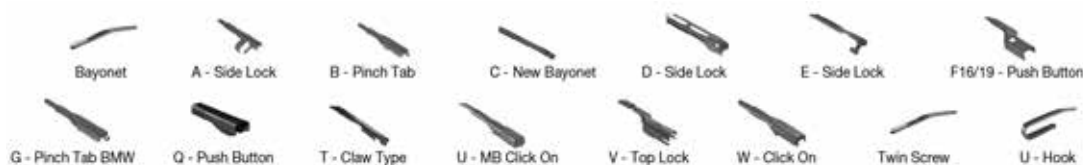

WIPER ARM TYPE	STANDARD		HYBRID		FLAT		REAR	
			+ Spoiler							
SEAT <i>Continued</i>										
LEON (5F) (12-) <i>Continued</i>										
	10/15-08/20	F16- push button							DF-073	DF-315
	10/15-08/20	F16- push button							DF-210	DF-315
	10/15-08/20	F16- push button							DF-210	DF-315
LEON SC (5F5) (13-18)										
	01/13-08/18	F16- push button							DF-073	DF-322
		F16- push button							DF-210	DF-322
LEON ST (5F8) (12-20)										
	09/12-08/20	F16- push button							DF-073	DF-315
		F16- push button							DF-210	DF-315
MALAGA (23A) (84-93)										
	11/84-11/89	U-hook			DM-040	DM-040	DU-040L	DU-040L		
		U-hook			DM-040	DM-040	DU-040R	DU-040R		
	12/89-12/93	U-hook			DM-045	DM-045	DUR-045L	DUR-045L		
		U-hook			DM-045	DM-045	DUR-045R	DUR-045R		
MARBELLA (86-98)										
	05/95-05/99	U-hook			DM-040		DU-040L			DM-033
		U-hook			DM-040		DU-040R			DM-033
MARBELLA (28A) (86-99)										
	08/86-10/98	U-hook			DM-040		DU-040L			DM-033
		U-hook			DM-040		DU-040R			DM-033
MARBELLA Hatchback Van (028A) (86-99)										
	01/87-12/93	U-hook			DM-040		DU-040L			DM-033
		U-hook			DM-040		DU-040R			DM-033
MII (KF1) (11-)										
	01/20-	F16- push button							DF-013	DF-313
		F16- push button							DF-245	DF-313
Mii (KF1, KE1) (11-)										
	10/11-07/19	F16- push button							DF-013	DF-313
		F16- push button							DF-245	DF-313
PANDA (141A) (80-86)										
	10/80-12/86	U-hook			DM-040		DU-040L			DM-033
		U-hook			DM-040		DU-040R			DM-033
TARRACO (KN2) (18-)										
	09/18-	F16- push button							DF-096	DF-322
		F16- push button								DF-322
TERRA (24) (87-96)										
	02/87-12/96	U-hook			DM-040	DM-040	DU-040L	DU-040L		
		U-hook			DM-040	DM-040	DU-040R	DU-040R		
TERRA Estate Van (024A) (87-96)										
	01/87-12/95	U-hook			DM-040	DM-040	DU-040L	DU-040L		
		U-hook			DM-040	DM-040	DU-040R	DU-040R		
TOLEDO I (1L2) (91-99)										
	05/91-03/99	U-hook		DMS-550	DM-050	DMC-550				
TOLEDO II (1M2) (98-06)										
	10/98-05/06	U-hook		DMS-553	DM-553	DM-648			DFR-005	DFR-002
		U-hook		DMS-553	DM-553	DM-648				
TOLEDO II (1M) (99-06)										
	08/05-05/06	U-hook		DMS-553	DM-553	DM-648			DFR-005	DFR-002
		U-hook		DMS-553	DM-553	DM-648				
TOLEDO III (5P) (04-09)										
	11/07-05/09	T- claw type							DF-086	
TOLEDO III (5P2) (04-09)										
	04/04-05/09	T- claw type							DF-086	
TOLEDO IV (KG3) (12-19)										
	07/12-04/19	F16- push button							DF-013	DF-317
		F16- push button							DF-245	DF-317