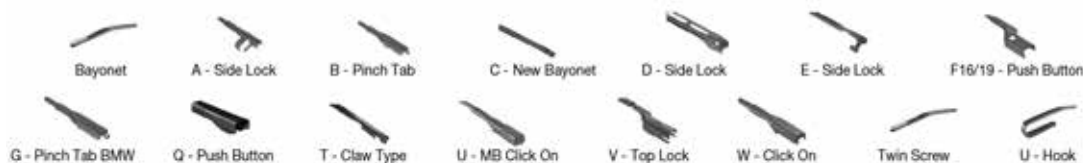

WIPER ARM TYPE	STANDARD		HYBRID		FLAT		REAR	
			+ Spoiler							
MERCEDES-BENZ <i>Continued</i>										
S-CLASS Coupe (C126) (80-91)										
	08/80-06/91	U-hook			DM-053	DM-053	DUR-053L	DUR-053L		
		U-hook			DM-053	DM-053	DUR-050R	DUR-050R		
S-CLASS Coupe (C140) (92-99)										
	07/92-12/99	U-hook			DM-060					
S-CLASS Coupe (C215) (99-06)										
	03/99-03/06	A- side lock						DF-130		
S-CLASS Coupe (C216) (06-13)										
	05/06-12/13	A- side lock						DF-130		
SL (R107) (71-89)										
	05/71-12/89	U-hook			DM-045	DM-045	DUR-045L	DUR-045L		
		U-hook			DM-045	DM-045	DUR-045R	DUR-045R		
SL (R129) (89-01)										
	02/92-08/94	U-hook			DM-060					
SL (R129) (89-04)										
	03/89-12/01	U-hook			DM-060					
SL (R230) (01-12)										
	10/01-01/12	A- side lock						DF-130		
SL Coupe (C107) (72-85)										
	01/72-09/81	U-hook			DM-045	DM-045	DUR-045L	DUR-045L		
		U-hook			DM-045	DM-045	DUR-045R	DUR-045R		
SL Roadster (W198)										
	05/57-02/63	U-hook			DM-060					
SLC (R172) (16-)										
	01/16-	B- pinch tab						DF-098		
SLK (R170) (96-04)										
	09/96-04/04	U-hook			DM-055	DM-055				
SLK (R171) (04-11)										
	03/04-12/11	B- pinch tab						DF-098		
SLK (R172) (11-)										
	02/11-	B- pinch tab						DF-098		
SPRINTER 2-t Bus (B901, B902) (95-06)										
	02/95-05/06	U-hook		DMS-560	DM-060	DM-055	DUR-060L	DUR-055L		
		U-hook		DMS-560	DM-060	DM-055	DUR-060R	DUR-055R		
SPRINTER 2-t Platform/Chassis (B901, B902) (95-06)										
	01/95-05/06	U-hook		DMS-560	DM-060	DM-055	DUR-060L	DUR-055L		
		U-hook		DMS-560	DM-060	DM-055	DUR-060R	DUR-055R		
SPRINTER 2-t Van (B901, B902) (95-06)										
	02/95-05/06	U-hook		DMS-560	DM-060	DM-055	DUR-060L	DUR-055L		
		U-hook		DMS-560	DM-060	DM-055	DUR-060R	DUR-055R		
SPRINTER 3,5-t (907, 910) (18-)										
	02/18-	B- pinch tab						DF-430		
		B- pinch tab						DF-430		
SPRINTER 3,5-t (906) (06-)										
	06/06-12/18	B- pinch tab						DF-025	DF-305	
		B- pinch tab							DF-305	
	06/06-09/20	B- pinch tab						DF-025	DF-305	
		B- pinch tab							DF-305	
	06/06-09/20	B- pinch tab							DF-305	
		B- pinch tab							DF-305	
SPRINTER 3,5-t Van (B907, B910) (18-)										
	03/22-	B- pinch tab						DF-430		
SPRINTER 3-t (907, 910) (18-)										
	02/18-	B- pinch tab						DF-430		
		B- pinch tab						DF-430		
SPRINTER 3-t (903) (95-06)										
	01/96-05/06	U-hook		DMS-560	DM-060	DM-055	DUR-060L	DUR-055L		
	01/96-05/06	U-hook		DMS-560	DM-060	DM-055	DUR-060L	DUR-055L		
	01/96-05/06	U-hook		DMS-560	DM-060	DM-055	DUR-060R	DUR-055R