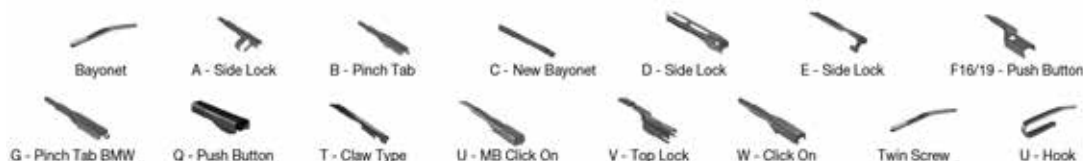

WIPER ARM TYPE	STANDARD		HYBRID		FLAT		REAR	
ASTON MARTIN <i>Continued</i>										
DB7 Volante (95-03)										
	11/95-10/03	U-hook		DMS-555	DM-055	DM-055	DUR-055L	DUR-055L		
		U-hook		DMS-555	DM-055	DM-055	DUR-055R	DUR-055R		
AUDI										
80 (80, 82, B1) (72-78)										
	08/76-07/78	U-hook			DM-040	DM-040	DU-040L	DU-040L		
		U-hook			DM-040	DM-040	DU-040R	DU-040R		
80 (81, 85, B2) (78-86)										
	08/81-07/83	U-hook			DM-045	DM-045	DUR-045L	DUR-045L		
		U-hook			DM-045	DM-045	DUR-045R	DUR-045R		
	10/83-09/84	U-hook		DMS-553	DM-045	DM-045	DUR-045L	DUR-045L		
		U-hook			DM-053	DM-053	DUR-053L	DUR-053L		
		U-hook				DM-653				
		U-hook		DMS-553	DM-045	DM-045	DUR-045R	DUR-045R		
		U-hook			DM-053	DM-053	DUR-050R	DUR-050R		
		U-hook				DM-653				
80 (8C, B4) (91-96)										
	11/93-07/94	U-hook		DMS-553	DM-053	DM-053	DUR-053L	DUR-053L		
		U-hook				DM-653				
		U-hook		DMS-553	DM-053	DM-053	DUR-050R	DUR-050R		
		U-hook				DM-653				
80 B1 Saloon (80, 82) (72-78)										
	05/72-07/78	U-hook			DM-040	DM-040	DU-040L	DU-040L		
		U-hook			DM-040	DM-040	DU-040R	DU-040R		
80 B2 Saloon (811, 813, 814, 819, 853) (78-87)										
	08/78-03/80	U-hook			DM-040	DM-040	DU-040L	DU-040L		
		U-hook			DM-040	DM-040	DU-040R	DU-040R		
	08/78-03/87	U-hook			DM-045	DM-045	DUR-045L	DUR-045L		
		U-hook			DM-045	DM-045	DUR-045R	DUR-045R		
	08/83-03/87	U-hook		DMS-553	DM-053	DM-053	DUR-053L	DUR-053L		
		U-hook				DM-653				
		U-hook		DMS-553	DM-053	DM-053	DUR-050R	DUR-050R		
		U-hook				DM-653				
	10/83-08/86	U-hook		DMS-553	DM-045	DM-045	DUR-045L	DUR-045L		
		U-hook			DM-053	DM-053	DUR-053L	DUR-053L		
		U-hook				DM-653				
		U-hook		DMS-553	DM-045	DM-045	DUR-045R	DUR-045R		
		U-hook			DM-053	DM-053	DUR-050R	DUR-050R		
		U-hook				DM-653				
80 B3 Saloon (893, 894, 8A2) (86-91)										
	06/86-10/91	U-hook		DMS-553	DM-053	DM-053	DUR-053L	DUR-053L		
		U-hook				DM-653				
		U-hook		DMS-553	DM-053	DM-053	DUR-050R	DUR-050R		
		U-hook				DM-653				
80 B4 Avant (8C5) (91-96)										
	09/91-01/96	U-hook		DMS-553	DM-053	DM-053	DUR-053L	DUR-053L		DM-040 DU-040L
		U-hook				DM-653				
		U-hook		DMS-553	DM-053	DM-053	DUR-050R	DUR-050R		DM-040 DU-040R
		U-hook				DM-653				
80 B4 Saloon (8C2) (91-95)										
	09/91-12/94	U-hook		DMS-553	DM-053	DM-053	DUR-053L	DUR-053L		
		U-hook				DM-653				
		U-hook		DMS-553	DM-053	DM-053	DUR-050R	DUR-050R		
		U-hook				DM-653				
90 (81, 85, B2) (84-88)										
	08/84-03/87	U-hook		DMS-553	DM-053	DM-053	DUR-053L	DUR-053L		
		U-hook				DM-653				
		U-hook		DMS-553	DM-053	DM-053	DUR-050R	DUR-050R		
		U-hook				DM-653