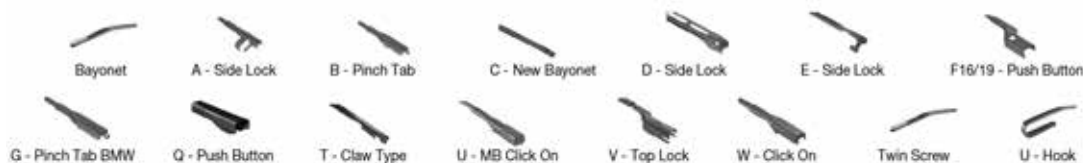

WIPER ARM TYPE		STANDARD	HYBRID	FLAT	REAR				
MAZDA <i>Continued</i>											
B-SERIE (UF) (85-99) <i>Continued</i>											
	01/85-06/99	U-hook						DM-045	DM-045	DUR-045R	DUR-045R
B-SERIE (UN) (98-08)											
	02/99-12/08	U-hook						DM-045	DM-045	DUR-045L	DUR-045L
		U-hook						DM-045	DM-045	DUR-045R	DUR-045R
B-SERIE (99-06)											
	02/99-11/06	U-hook						DM-045	DM-045	DUR-045L	DUR-045L
		U-hook						DM-045	DM-045	DUR-045R	DUR-045R
B-SERIE Platform/Chassis (UF) (85-01)											
	01/88-03/96	U-hook						DM-045	DM-045	DUR-045L	DUR-045L
		U-hook						DM-045	DM-045	DUR-045R	DUR-045R
BT-50 (06-)											
	08/06-06/13	U-hook						DM-045	DM-045	DUR-045L	DUR-045L
		U-hook						DM-045	DM-045	DUR-045R	DUR-045R
BT-50 Pickup (CD, UN) (06-15)											
	10/06-12/15	U-hook						DM-045	DM-045	DUR-045L	DUR-045L
		U-hook						DM-045	DM-045	DUR-045R	DUR-045R
BT-50 Platform/Chassis (CD, UN) (06-)											
	12/06-	U-hook						DM-045	DM-045	DUR-045L	DUR-045L
		U-hook						DM-045	DM-045	DUR-045R	DUR-045R
CX-3 (15-)											
	02/18-	U-hook								DUR-055L	DUR-045L
		U-hook								DUR-055R	DUR-045R
CX-3 (DK) (15-)											
	02/15-	U-hook								DUR-055L	DUR-045L
		U-hook								DUR-055R	DUR-045R
CX-5 (17-)											
	11/16-	V - top lock								DF-099	DRD-009
		V - top lock									DRD-009
CX-5 (11-17)											
	11/11-02/17	U-hook								DUR-060L	DUR-045L
		U-hook								DUR-060R	DUR-045R
	04/15-02/17	U-hook								DUR-060L	DUR-045L
		DRB									DRB-035
		U-hook								DUR-060R	DUR-045R
		DRB									DRB-035
CX-5 (KE, GH) (11-17)											
	07/12-02/17	U-hook								DUR-060L	DUR-045L
		U-hook								DUR-060R	DUR-045R
CX-5 (KF) (16-)											
	11/16-	V - top lock								DF-099	DRD-009
		V - top lock									DRD-009
CX-7 (07-14)											
	06/06-12/14	U-hook								DUR-065L	DU-040L
		U-hook								DUR-065R	DU-040R
CX-9 (TB) (06-)											
	09/06-	U-hook								DUR-065L	DUR-043L
		U-hook								DUR-065R	DUR-043R
DEMIO (DW) (96-03)											
	08/98-07/03	U-hook						DM-050	DM-040	DUR-050L	DU-040L
		U-hook						DM-050	DM-040	DUR-050R	DU-040R
DEMIO (98-03)											
	01/96-10/02	U-hook						DM-050	DM-040	DUR-050L	DU-040L
		U-hook						DM-050	DM-040	DUR-050R	DU-040R
E Bus (SR1) (84-04)											
	01/84-05/03	U-hook						DM-040	DM-040	DU-040L	DU-040L
		U-hook						DM-040	DM-040	DU-040R	DU-040R
E Bus (SG) (95-99)											
	06/95-09/99	U-hook						DM-040	DM-040	DU-040L	DU-040L