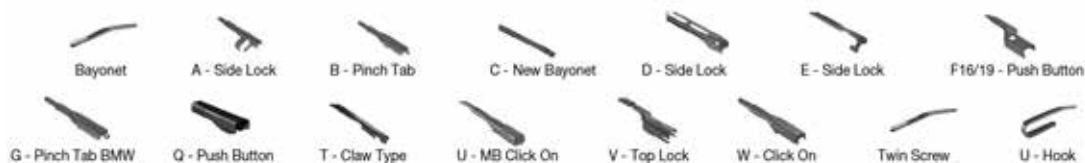

WIPER ARM TYPE	STANDARD		HYBRID		FLAT		REAR	
			+ Spoiler							
TOYOTA <i>Continued</i>										
HILUX II SUV (LN_, KZN1_, VZN1_, RN1_) (88-98) <i>Continued</i>										
	04/89-11/98	Twin Screw			DR-343	DR-343				
HILUX III (05-)										
	02/05-	U-hook			DMS-553	DM-053	DM-050	DUR-053L	DUR-050L	
		U-hook			DMS-553	DM-053	DM-050	DUR-050R	DUR-050R	
	03/05-05/15	U-hook			DMS-553	DM-053	DM-038	DUR-053L	DU-035L	
		U-hook			DMS-565	DM-065	DM-050	DUR-065L	DUR-050L	
		U-hook			DMS-553	DM-053	DM-038	DUR-050R	DU-035R	
		U-hook			DMS-565	DM-065	DM-050	DUR-065R	DUR-050R	
HILUX III Pickup (N3_, N4_) (78-88)										
	08/78-12/88	U-hook			DM-040	DM-040	DU-040L	DU-040L		
		U-hook			DM-040	DM-040	DU-040R	DU-040R		
		U-hook			DR-340	DR-340				
HILUX III SUV (N1_, N2_) (95-05)										
	11/95-08/05	Twin Screw			DR-243	DR-243				
		Twin Screw			DR-343	DR-343				
HILUX IV (15-)										
	05/15-	U-hook					DUR-055L	DU-040L		
		U-hook					DUR-055R	DU-040R		
HILUX IV Pickup (N5_, N6_) (82-89)										
	08/83-11/98	U-hook			DM-040	DM-040	DU-040L	DU-040L		
		U-hook			DR-243	DR-243				
		U-hook			DM-040	DM-040	DU-040R	DU-040R		
		U-hook			DR-343	DR-343				
HILUX Platform/Chassis (N1_, N2_) (05-)										
	02/05-	U-hook			DMS-553	DM-053	DM-050	DUR-053L	DUR-050L	
		U-hook			DMS-553	DM-053	DM-050	DUR-050R	DUR-050R	
HILUX V Pickup (N_, KZN1_, VZN1_) (88-01)										
	09/88-08/01	U-hook			DM-040	DM-040	DU-040L	DU-040L		
		U-hook			DR-243	DR-243				
		U-hook			DM-040	DM-040	DU-040R	DU-040R		
		U-hook			DR-343	DR-343				
HILUX VI Pickup (N1_) (94-06)										
	08/94-10/05	U-hook			DM-040	DM-040	DU-040L	DU-040L		
		U-hook			DR-243	DR-243				
		U-hook			DM-040	DM-040	DU-040R	DU-040R		
		U-hook			DR-343	DR-343				
HILUX VII Pickup (N1_, N2_, N3_) (04-)										
	11/04-	U-hook			DMS-553	DM-053	DM-038	DUR-053L	DU-035L	
		U-hook			DMS-565	DM-065	DM-050	DUR-065L	DUR-050L	
		U-hook			DMS-553	DM-053	DM-038	DUR-050R	DU-035R	
		U-hook			DMS-565	DM-065	DM-050	DUR-065R	DUR-050R	
HILUX VIII Pickup (N1_) (15-)										
	05/15-	U-hook					DUR-055L	DU-040L		
		U-hook					DUR-055R	DU-040R		
IQ (09-15)										
	01/09-12/15	U-hook					DUR-055L	DUR-045L		DRB-028
		U-hook					DUR-055R	DUR-045R		DRB-028
IST (NCP6_) (02-07)										
	05/04-07/07	U-hook					DUR-060L	DU-035L		
		U-hook					DUR-060R	DU-035R		
KLUGER / HIGHLANDER I (00-07)										
	06/00-12/10	U-hook			DM-055	DM-048	DUR-055L	DUR-048L		DRB-030
		U-hook			DM-055	DM-048	DUR-055R	DUR-048R		DRB-030
KLUGER / HIGHLANDER II (07-14)										
	05/07-02/14	U-hook					DUR-065L	DUR-050L		
		U-hook					DUR-065R	DUR-050R		
LAND CRUISER / PRADO / COLORADO (J90) (95-02)										
	04/95-12/02	U-hook			DMS-548	DM-048	DM-045	DUR-048L	DUR-045L	DM-035
		U-hook			DMS-548	DM-048	DM-045	DUR-048R	DUR-045R	DM-035