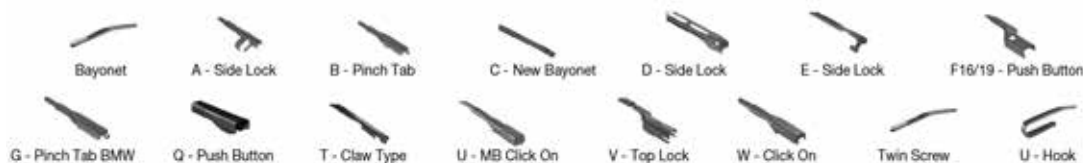

WIPER ARM TYPE	STANDARD			HYBRID		FLAT		REAR		
			+ Spoiler									
MERCEDES-BENZ <i>Continued</i>												
C-CLASS T-Model (S203) (01-07)												
	03/01-01/04	U-hook		DMS-560	DM-060	DM-653	DUR-060L	DUR-050L			DM-040	DU-040L
		U-hook		DMS-560	DM-060	DM-653	DUR-060R	DUR-050R			DM-040	DU-040R
	02/04-08/07	U-hook							DF-131		DM-040	DU-040L
		U-hook									DM-040	DU-040R
C-CLASS T-Model (S205) (14-)												
	09/14-05/18	U - MB click on							DF-083		DF-323	
		U - MB click on									DF-323	
	09/14-07/18	U - MB click on									DF-323	
	09/14-02/21	U - MB click on							DF-083			
	08/18-02/21	U - MB click on									DF-326	
CITAN (420) (21-)												
	09/21-										DF-314	
CITAN (415) (12-21)												
	11/12-08/21	U-hook		DMS-550	DM-050	DM-050	DUR-050L	DUR-050L	DF-029		DM-035	
	11/12-08/21	U-hook		DMS-550	DM-050	DM-050	DUR-050L	DUR-050L	DF-029		DM-035	
	11/12-08/21	U-hook							DFR-004	DFR-004		
	11/12-08/21	U-hook							DFR-004	DFR-004		
	11/12-08/21	U-hook		DMS-550	DM-050	DM-050	DUR-050R	DUR-050R			DM-035	
	11/12-08/21	U-hook		DMS-550	DM-050	DM-050	DUR-050R	DUR-050R			DM-035	
CITAN Tourer (W420) (21-)												
	09/21-										DF-314	
CLA (118) (19-)												
	06/19-										DF-321	
CLA (117) (13-19)												
	01/13-07/15								DF-011			
									DF-240			
	01/15-07/15								DF-240			
									DF-011		DF-324	
									DF-011			
									DF-240			
									DF-240		DF-324	
									DF-240			
	01/15-03/19									DF-324		
CLA Shooting Brake (X118) (19-)												
	03/23-										DF-321	
CLC (CL203) (08-11)												
	05/08-06/11	D - slide lock							DF-131			
CLC-CLASS (CL203) (08-11)												
	05/08-06/11	D - slide lock							DF-131			
CLK (208) (97-02)												
	09/00-12/03	U-hook			DM-060		DUR-060R					
		U-hook			DM-060		DUR-060L					
	09/01-03/02	U-hook			DM-060		DUR-060R					
		U-hook			DM-060		DUR-060L					
CLK (C208) (97-03)												
	06/97-06/02	U-hook			DM-060		DUR-060R					
		U-hook			DM-060		DUR-060L					
CLK (209) (02-10)												
	09/06-12/09	D - slide lock							DF-131			
CLK (C209) (02-10)												
	06/02-05/09	D - slide lock							DF-131			
CLK Convertible (A208) (98-02)												
	03/98-03/02	U-hook			DM-060		DUR-060R					
		U-hook			DM-060		DUR-060L					
CLK Convertible (A209) (02-10)												
	06/02-03/10	D - slide lock							DF-131			
CLS (257) (17-)												
	12/17-	U - MB click on							DF-084