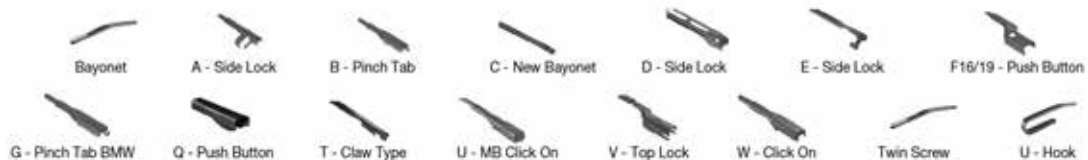

WIPER ARM TYPE	STANDARD		HYBRID		FLAT		REAR	
			+ Spoiler							
VW Continued										
POLO II (86C, 80) (81-94)										
	10/81-09/94	U-hook			DM-040	DM-040	DU-040L	DU-040L		
		U-hook			DM-040	DM-040	DU-040R	DU-040R		
POLO III (6N1) (94-99)										
	10/94-10/99	U-hook		DMS-548	DM-048	DM-048	DUR-048L	DUR-048L		
		U-hook				DM-648				
		U-hook		DMS-548	DM-048	DM-048	DUR-048R	DUR-048R		
		U-hook				DM-648				
POLO III CLASSIC (6V2) (95-09)										
	11/95-01/02	U-hook		DMS-553	DM-553	DM-045	DUR-053L	DUR-045L		
		U-hook		DMS-553	DM-553	DM-045	DUR-050R	DUR-045R		
POLO IV Saloon (9A4, 9A2, 9N2, 9A6) (02-)										
	09/02-06/05	A- side lock							DF-001	
	07/05-	A- side lock							DF-004	
		A- side lock							DF-233	
POLO Saloon (9A4) (02-)										
	09/02-06/05	A- side lock							DF-001	
	07/05-	A- side lock							DF-004	
		A- side lock							DF-233	
POLO V (6R1, 6C1) (09-)										
	03/09-10/17	F16- push button							DF-013	DF-310
		F16- push button							DF-245	DF-310
	11/09-10/17	F16- push button							DF-013	
		F16- push button							DF-245	
11/09-05/22	F16- push button								DF-310	
POLO Van Hatchback Van (6N1) (94-99)										
	10/94-12/99	U-hook		DMS-548	DM-048	DM-048	DUR-048L	DUR-048L		
		U-hook				DM-648				
		U-hook		DMS-548	DM-048	DM-048	DUR-048R	DUR-048R		
		U-hook				DM-648				
POLO Variant (6V5) (97-01)										
	05/97-09/01	U-hook		DMS-553	DM-553	DM-045	DUR-053L	DUR-045L		
		U-hook		DMS-553	DM-553	DM-045	DUR-050R	DUR-045R		
POLO VI (AW1, BZ1, AE1) (17-)										
	09/17-	F19/16- push button							DF-016	
SANTANA (32B) (81-85)										
	08/81-12/84	U-hook			DM-045	DM-045	DUR-045L	DUR-045L		
		U-hook			DM-045	DM-045	DUR-045R	DUR-045R		
SCIROCCO (53B) (80-92)										
	08/80-07/92	U-hook			DM-048	DM-048	DUR-048L	DUR-048L		DM-040 DU-040L
		U-hook			DM-048	DM-048	DUR-048R	DUR-048R		DM-040 DU-040R
SCIROCCO (137, 138) (08-17)										
	05/08-11/17	F19- push button							DF-002	DF-313
		F19- push button							DF-230	DF-313
SHARAN (7M8, 7M9, 7M6) (95-10)										
	09/95-05/01	A- side lock								DM-040 DU-040R
		A- side lock								DM-040 DU-040R
	06/01-03/10	A- side lock							DF-107	DM-040 DU-040R
		A- side lock							DF-107	DM-040 DU-040R
SHARAN (7N) (10-)										
	05/16-10/20	F16- push button							DF-095	DF-315
		F16- push button								DF-315
SHARAN (7N1, 7N2) (10-)										
	05/10-11/22	F16- push button							DF-095	DF-315
		F16- push button								DF-315
TARO (89-97)										
	04/89-03/97	Twin Screw			DR-243	DR-243				
		Twin Screw			DR-343	DR-343				
T-CROSS (C11, D31)										
	12/18-	F16- push button							DF-050