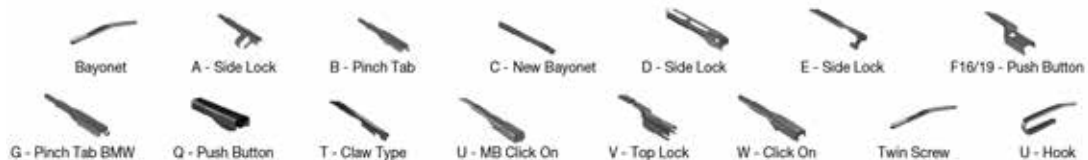

WIPER ARM TYPE		STANDARD	HYBRID	FLAT	REAR			
HYUNDAI <i>Continued</i>										
i10 I (PA) (07-) Continued										
	10/07-12/13	U-hook			DM-055	DM-040	DUR-055R	DU-040R		
i10 II (13-)										
	08/13-11/19	U-hook								DRD-006
	08/13-	U-hook			DM-055	DM-040	DUR-055L	DU-040L		
		U-hook			DM-055	DM-040	DUR-055R	DU-040R		
	07/14-08/16	U-hook			DM-055	DM-040	DUR-055L	DU-040L		DRD-006
		U-hook			DM-055	DM-040	DUR-055R	DU-040R		DRD-006
i10 II (BA, IA) (13-)										
	12/13-11/19	U-hook								DRD-006
	12/13-	U-hook			DM-055	DM-040	DUR-055L	DU-040L		
		U-hook			DM-055	DM-040	DUR-055R	DU-040R		
i10 III (19-)										
	09/19-	U-hook					DUR-060L	DU-040L		
		U-hook								DRD-001
		U-hook					DUR-060R	DU-040R		
										DRD-001
i10 III (AC3, AI3) (19-)										
	09/19-	U-hook					DUR-060L	DU-040L		
		U-hook								DRD-001
		U-hook					DUR-060R	DU-040R		
										DRD-001
i10 III Saloon (AI3)										
	02/20-	U-hook					DUR-060L	DU-040L		
		U-hook					DUR-060R	DU-040R		
i20 I (08-15)										
	08/08-	U-hook		DMS-560	DM-060	DM-040	DUR-060L	DU-040L		DRB-030
		U-hook		DMS-560	DM-060	DM-040	DUR-060R	DU-040R		DRB-030
i20 II (14-)										
	11/14-	U-hook					DUR-060L	DU-040L		DRB-030
		U-hook					DUR-060R	DU-040R		DRB-030
	05/15-	U-hook					DUR-060L	DU-040L		DRD-004
	05/15-	U-hook					DUR-060L	DU-040L		DRD-004
	05/15-	U-hook					DUR-060R	DU-040R		DRD-004
	05/15-	U-hook					DUR-060R	DU-040R		DRD-004
	09/15-	U-hook					DUR-060L	DU-040L		DRD-004
		U-hook					DUR-060R	DU-040R		DRD-004
i20 III (20-)										
	08/20-									DRD-004
i30 (07-12)										
	10/07-04/10	U-hook							DF-030	
		U-hook							DF-255	
		U-hook							DF-255	
	10/07-11/11	U-hook								DRD-020
	11/09-04/10	U-hook							DF-030	
		U-hook							DF-255	
		U-hook							DF-255	
	11/09-06/12	U-hook								DRD-020
	04/10-11/11	U-hook					DUR-060L	DUR-045L		
		U-hook					DUR-060R	DUR-045R		
	04/10-06/12	U-hook					DUR-060L	DUR-045L		
		U-hook					DUR-060R	DUR-045R		
i30 (FD) (07-12)										
	10/07-04/10	U-hook							DF-030	
		U-hook							DF-255	
		U-hook							DF-255	
	10/07-11/11	U-hook								DRD-020
	04/10-11/11	U-hook					DUR-060L	DUR-045L		
		U-hook					DUR-060R	DUR-045R		
i30 (11-)										
	01/13-	U-hook					DUR-065L	DU-035L