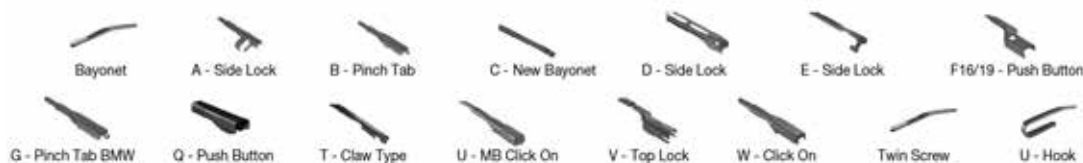

WIPER ARM TYPE	STANDARD		HYBRID		FLAT		REAR		
			+ Spoiler								
PEUGEOT <i>Continued</i>											
104 (72-88) <i>Continued</i>											
	10/72-08/81	U-hook			DM-033	DM-033				DM-035	DU-035R
	09/81-06/88	U-hook			DM-040	DM-040	DU-040L	DU-040L		DM-035	DU-035L
		U-hook			DM-040	DM-040	DU-040R	DU-040R		DM-035	DU-035R
104 Coupe (73-88)											
	09/73-08/81	U-hook			DM-033	DM-033				DM-035	DU-035L
		U-hook			DM-033	DM-033				DM-035	DU-035R
	09/81-06/88	U-hook			DM-040	DM-040	DU-040L	DU-040L		DM-035	DU-035L
		U-hook			DM-040	DM-040	DU-040R	DU-040R		DM-035	DU-035R
106 I (91-96)											
	08/91-03/96	U-hook		DMS-550	DM-050		DUR-050L	DUR-045L		DM-040	DU-040L
		U-hook		DMS-550	DM-050		DUR-050R	DUR-045R		DM-040	DU-040R
106 I (1A, 1C) (91-96)											
	08/91-04/96	U-hook		DMS-550	DM-050		DUR-050L	DUR-045L		DM-040	DU-040L
		U-hook		DMS-550	DM-050		DUR-050R	DUR-045R		DM-040	DU-040R
106 II (96-04)											
	04/96-03/01	U-hook		DMS-550	DM-050		DUR-050L	DUR-045L		DM-040	DU-040L
		U-hook		DMS-550	DM-050		DUR-050R	DUR-045R		DM-040	DU-040R
	04/96-12/04	U-hook		DMS-550	DM-050		DUR-050L	DUR-045L			DU-040L
		U-hook		DMS-550	DM-050		DUR-050R	DUR-045R			DU-040R
107 (05-14)											
	06/05-05/14	U-hook			DM-065		DUR-065L		DFR-012	DRC-001	
		U-hook			DM-065		DUR-065R			DRC-001	
108 (14-)											
	05/14-	B- pinch tab								DRB-030	
205 Hatchback Van (83-90)											
	02/83-07/90	U-hook			DM-045	DM-045	DUR-045L	DUR-045L		DM-045	DUR-045L
		U-hook			DM-045	DM-045	DUR-045R	DUR-045R		DM-045	DUR-045R
205 Hatchback Van (90-97)											
	03/94-05/97	U-hook			DM-045	DM-045	DUR-045L	DUR-045L			
		U-hook			DM-045	DM-045	DUR-045R	DUR-045R			
205 I (741A/C) (83-87)											
	02/83-10/87	U-hook			DM-045	DM-045	DUR-045L	DUR-045L		DM-045	DUR-045L
		U-hook			DM-045	DM-045	DUR-045R	DUR-045R		DM-045	DUR-045R
205 I (83-94)											
	02/83-07/87	U-hook			DM-045	DM-045	DUR-045L	DUR-045L		DM-045	DUR-045L
		U-hook			DM-045	DM-045	DUR-045R	DUR-045R		DM-045	DUR-045R
	08/87-12/94	U-hook			DM-045	DM-045	DUR-045L	DUR-045L			
		U-hook			DM-045	DM-045	DUR-045R	DUR-045R			
205 I Convertible (741B, 20D) (86-95)											
	03/86-12/94	U-hook			DM-045	DM-045	DUR-045L	DUR-045L			
		U-hook			DM-045	DM-045	DUR-045R	DUR-045R			
205 II (87-98)											
	07/87-09/98	U-hook			DM-045	DM-045	DUR-045L	DUR-045L		DM-045	DUR-045L
		U-hook			DM-045	DM-045	DUR-045R	DUR-045R		DM-045	DUR-045R
	08/90-05/97	U-hook			DM-045	DM-045	DUR-045L	DUR-045L			
		U-hook			DM-045	DM-045	DUR-045R	DUR-045R			
205 II (20A/C) (87-00)											
	01/87-09/98	U-hook			DM-045	DM-045	DUR-045L	DUR-045L		DM-045	DUR-045L
		U-hook			DM-045	DM-045	DUR-045R	DUR-045R		DM-045	DUR-045R
206 (98-12)											
	08/98-12/12	U-hook		DMS-565	DM-065	DM-040	DUR-065L		DFR-010	DFR-001	DRD-010
		U-hook		DMS-565	DM-065	DM-040	DUR-065R				DRD-010
	04/99-03/09	U-hook		DMS-565	DM-065	DM-040	DUR-065L		DFR-010	DFR-001	DRD-010
		U-hook		DMS-565	DM-065	DM-040	DUR-065R				DRD-010
	07/02-	U-hook		DMS-565	DM-065	DM-040	DUR-065L		DFR-010	DFR-001	DRD-013
		U-hook		DMS-565	DM-065	DM-040	DUR-065R				DRD-013
	03/07-	U-hook		DMS-565	DM-065	DM-040	DUR-065L		DFR-010	DFR-001	DRD-010
		U-hook		DMS-565	DM-065	DM-040	DUR-065R				DRD-010