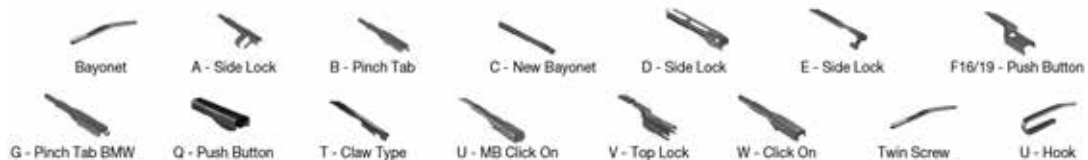

WIPER ARM TYPE	STANDARD		HYBRID		FLAT		REAR			
			+ Spoiler									
VAUXHALL <i>Continued</i>												
ASTRA IV (G) (98-06) <i>Continued</i>												
	02/98-12/05	U-hook			DMS-550	DM-050	DM-048	DUR-050R	DUR-048R			
	07/02-08/04	U-hook			DMS-550	DM-050	DM-048					
		U-hook			DMS-550	DM-050	DM-048	DUR-050R	DUR-048R			
ASTRA Mk II Belmont (T85) (85-91)												
	09/85-12/91	U-hook				DM-045	DM-045	DUR-045L	DUR-045L			
		U-hook				DM-045	DM-045	DUR-045R	DUR-045R			
ASTRA Mk II Convertible (T85) (87-93)												
	01/87-08/93	U-hook				DM-045	DM-045	DUR-045L	DUR-045L			
		U-hook				DM-045	DM-045	DUR-045R	DUR-045R			
ASTRA Mk II Estate (T85) (84-91)												
	09/84-08/91	U-hook				DM-045	DM-045	DUR-045L	DUR-045L		DM-033	
		U-hook				DM-045	DM-045	DUR-045R	DUR-045R		DM-033	
ASTRA Mk II Hatchback (T85) (84-91)												
	09/84-08/91	U-hook				DM-045	DM-045	DUR-045L	DUR-045L		DM-045	
		U-hook				DM-045	DM-045	DUR-045R	DUR-045R		DUR-045R	
ASTRA Mk III (F) Estate (T92) (91-98)												
	03/91-12/98	U-hook				DM-045		DUR-045L	DUR-045L		DM-040	
		U-hook				DM-045		DUR-045R	DUR-045R		DU-040R	
ASTRA Mk III (F) Hatchback (T92) (91-98)												
	09/91-02/98	U-hook				DM-045		DUR-045L	DUR-045L		DM-045	
		U-hook				DM-045		DUR-045R	DUR-045R		DUR-045R	
ASTRA Mk III (F) Saloon (T92) (91-98)												
	12/91-09/98	U-hook				DM-045		DUR-045L	DUR-045L			
		U-hook				DM-045		DUR-045R	DUR-045R			
ASTRA Mk III (F) Convertible (T92) (91-01)												
	03/93-03/01	U-hook				DM-045		DUR-045L	DUR-045L			
		U-hook				DM-045		DUR-045R	DUR-045R			
ASTRA Mk IV (G) Estate (T98) (98-05)												
	02/98-05/05	U-hook			DMS-550	DM-050	DM-048				DRD-005	
		U-hook				DMS-550	DM-050	DM-048	DUR-050R	DUR-048R		DRD-005
ASTRA Mk IV (G) Hatchback (T98) (98-05)												
	02/98-05/05	U-hook			DMS-550	DM-050	DM-048					
		U-hook				DMS-550	DM-050	DM-048	DUR-050R	DUR-048R		
ASTRA Mk IV (G) Saloon (T98) (98-05)												
	02/98-05/05	U-hook			DMS-550	DM-050	DM-048					
		U-hook				DMS-550	DM-050	DM-048	DUR-050R	DUR-048R		
ASTRA Mk IV (G) Coupe (T98) (00-05)												
	03/00-08/05	U-hook			DMS-550	DM-050	DM-048					
		U-hook				DMS-550	DM-050	DM-048	DUR-050R	DUR-048R		
ASTRA Mk IV (G) Convertible (T98) (01-05)												
	03/01-10/05	U-hook			DMS-550	DM-050	DM-048					
		U-hook				DMS-550	DM-050	DM-048	DUR-050R	DUR-048R		
ASTRA Mk V (H) (A04) (04-11)												
	01/04-03/11	A- side lock								DF-120		
ASTRA Mk V (H) Estate (A04) (04-12)												
	08/04-10/12	A- side lock								DF-120	DRD-011	
ASTRA Mk V (H) Sport Hatch (A04) (05-10)												
	02/05-11/10	A- side lock								DF-120		
ASTRA Mk V (H) TwinTop (A04) (05-11)												
	09/05-08/11	A- side lock								DF-120		
ASTRA Mk VII (K) (B16) (15-)												
	07/15-10/19	F19- push button								DF-211		
	07/15-	F19- push button									DRD-001	
ASTRA V (H) (04-10)												
	08/04-03/09	A- side lock								DF-120	DRD-011	
ASTRA VI (J) (09-15)												
	12/09-10/20	F19/16- push button								DF-102		
	10/10-10/15	F19/16- push button								DF-102