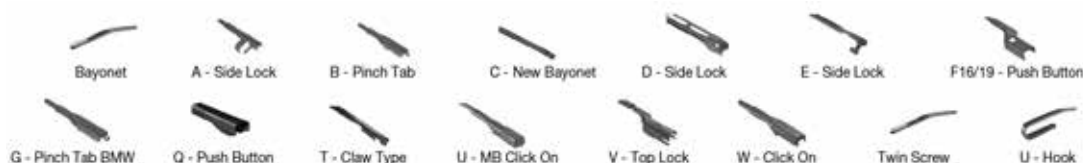

WIPER ARM TYPE	STANDARD		HYBRID		FLAT		REAR	
			+ Spoiler							
VAUXHALL <i>Continued</i>										
ASTRA VII (K) (15-)										
	07/15-10/19	F19- push button							DF-211	
	07/15-10/19	F19- push button							DF-211	
	07/15-	F19- push button								DRD-001
	07/15-	F19- push button								DRD-001
ASTRAMAX (T85) (85-94)										
	08/85-10/94	U-hook			DM-045	DM-045	DUR-045L	DUR-045L		DM-033
		U-hook			DM-045	DM-045	DUR-045R	DUR-045R		DM-033
ASTRAVAN Mk III (F) Estate Van (T92) (91-98)										
	09/91-08/98	U-hook			DM-045		DUR-045L	DUR-045L		DM-040 DU-040L
		U-hook			DM-045		DUR-045R	DUR-045R		DM-040 DU-040R
ASTRAVAN Mk IV (G) Estate Van (T98) (93-06)										
	08/98-08/06	U-hook		DMS-550	DM-050	DM-048				
		U-hook		DMS-550	DM-050	DM-048	DUR-050R	DUR-048R		
ASTRAVAN Mk V (H) Estate Van (A04) (05-)										
	03/05-12/13	A- side lock							DF-120	DRD-011
BRAVA Pickup (TF0, TF1) (88-02)										
	06/90-12/02	U-hook			DM-045	DM-045	DUR-045L	DUR-045L		
		U-hook			DM-045	DM-045	DUR-045R	DUR-045R		
CALIBRA (C89) (90-97)										
	06/90-07/97	U-hook			DM-048	DM-048	DUR-048L	DUR-048L		
		U-hook			DM-048	DM-048	DUR-048R	DUR-048R		
CARLTON II (77-86)										
	09/77-10/84	U-hook			DM-045	DM-045	DUR-045L	DUR-045L		DM-040 DU-040R
		U-hook			DM-045	DM-045	DUR-045R	DUR-045R		DM-040 DU-040R
	09/80-10/84	U-hook			DM-045	DM-045	DUR-045L	DUR-045L		
		U-hook			DM-045	DM-045	DUR-045R	DUR-045R		
	10/84-08/86	U-hook			DM-048	DM-048	DUR-048L	DUR-048L		DM-040 DU-040R
	10/84-08/86	U-hook			DM-048	DM-048	DUR-048L	DUR-048L		
	10/84-08/86	U-hook			DM-048	DM-048	DUR-048R	DUR-048R		DM-040 DU-040R
	10/84-08/86	U-hook			DM-048	DM-048	DUR-048R	DUR-048R		
CARLTON Mk II Estate (77-86)										
	09/77-10/84	U-hook			DM-045	DM-045	DUR-045L	DUR-045L		DM-040 DU-040R
		U-hook			DM-045	DM-045	DUR-045R	DUR-045R		DM-040 DU-040R
	10/84-08/86	U-hook			DM-048	DM-048	DUR-048L	DUR-048L		DM-040 DU-040R
		U-hook			DM-048	DM-048	DUR-048R	DUR-048R		DM-040 DU-040R
CARLTON Mk II Saloon (78-86)										
	10/78-10/84	U-hook			DM-045	DM-045	DUR-045L	DUR-045L		
		U-hook			DM-045	DM-045	DUR-045R	DUR-045R		
	10/84-08/86	U-hook			DM-048	DM-048	DUR-048L	DUR-048L		
		U-hook			DM-048	DM-048	DUR-048R	DUR-048R		
CARLTON Mk III Estate (V87) (86-94)										
	09/86-03/94	U-hook			DM-048	DM-048				DM-033
CARLTON Mk III Saloon (V87) (86-94)										
	09/86-03/94	U-hook			DM-048	DM-048				
CAVALIER II (81-88)										
	08/84-10/88	U-hook			DM-045	DM-045	DUR-045L	DUR-045L		
		U-hook			DM-045	DM-045	DUR-045R	DUR-045R		
	09/87-08/88	U-hook			DM-045	DM-045	DUR-045L	DUR-045L		
		U-hook			DM-045	DM-045	DUR-045R	DUR-045R		
CAVALIER III (88-95)										
	09/89-08/92	U-hook			DM-048	DM-048	DUR-048L	DUR-048L		
		U-hook			DM-048	DM-048	DUR-048R	DUR-048R		
CAVALIER Mk II Convertible (J82) (84-88)										
	03/85-10/88	U-hook			DM-045	DM-045	DUR-045L	DUR-045L		
		U-hook			DM-045	DM-045	DUR-045R	DUR-045R		
CAVALIER Mk II Estate (J82) (81-88)										
	09/81-08/88	U-hook			DM-045	DM-045	DUR-045L	DUR-045L		
		U-hook			DM-045	DM-045	DUR-045R	DUR-045R