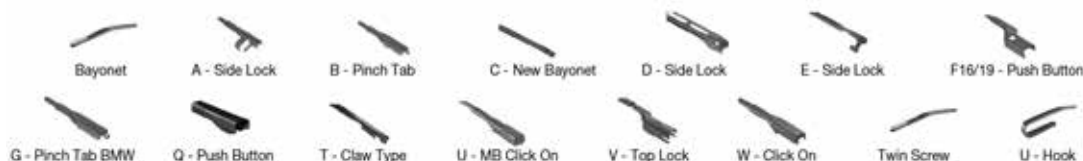

WIPER ARM TYPE		STANDARD		HYBRID		FLAT		REAR			
ROVER <i>Continued</i>													
400 II Hatchback (RT) (95-00)													
	05/95-03/00	U-hook			DM-045	DM-045	DUR-045L	DUR-045L			DM-045	DUR-045L	
		U-hook			DM-045	DM-045	DUR-045R	DUR-045R			DM-045	DUR-045R	
400 Tourer (XW) (93-98)													
	09/93-11/98	U-hook			DM-045	DM-045	DUR-045L	DUR-045L			DM-035	DU-035L	
		U-hook			DM-045	DM-045	DUR-045R	DUR-045R			DM-035	DU-035R	
600 I (RH) (93-00)													
	08/93-06/99	U-hook		DMS-555	DM-055	DM-050	DUR-055L	DUR-050L					
		U-hook		DMS-555	DM-055	DM-050	DUR-055R	DUR-050R					
800 (86-99)													
	10/88-10/91	U-hook			DM-050	DM-050	DUR-050L	DUR-050L			DM-050	DUR-050L	
		U-hook			DM-050	DM-050	DUR-050R	DUR-050R			DM-050	DUR-050R	
	10/88-02/99	U-hook			DM-050	DM-050	DUR-050L	DUR-050L					
		U-hook			DM-050	DM-050	DUR-050R	DUR-050R					
	02/96-10/97	U-hook			DM-050	DM-050	DUR-050L	DUR-050L					
		U-hook			DM-050	DM-050	DUR-050R	DUR-050R					
800 (XS) (86-99)													
	10/86-02/99	U-hook			DM-050	DM-050	DUR-050L	DUR-050L					
		U-hook			DM-050	DM-050	DUR-050R	DUR-050R					
800 Coupe (92-99)													
	08/92-02/99	U-hook			DM-050	DM-050	DUR-050L	DUR-050L					
		U-hook			DM-050	DM-050	DUR-050R	DUR-050R					
800 Hatchback (XS) (86-99)													
	10/86-02/99	U-hook			DM-050	DM-050	DUR-050L	DUR-050L			DM-050	DUR-050L	
		U-hook			DM-050	DM-050	DUR-050R	DUR-050R			DM-050	DUR-050R	
2000-3500 (SD1) (76-86)													
	06/76-10/86	U-hook			DM-045	DM-045	DUR-045L	DUR-045L					
		U-hook			DM-045	DM-045	DUR-045R	DUR-045R					
CITYROVER Hatchback (03-05)													
	09/03-12/05	U-hook		DMS-550	DM-050	DM-048	DUR-050L	DUR-048L					
		U-hook		DMS-550	DM-050	DM-048	DUR-050R	DUR-048R					
MINI (91-01)													
	01/92-10/96	U-hook			DM-030	DM-030							
		U-hook			DM-030	DM-030							
	11/96-05/01	U-hook			DM-030	DM-030							
		U-hook			DM-030	DM-030							
MINI Convertible (XN) (92-01)													
	09/92-05/01	U-hook			DM-030	DM-030							
MINI Hatchback (90-01)													
	08/90-05/01	U-hook			DM-030	DM-030							
STREETWISE Hatchback (03-05)													
	08/03-05/05	U-hook			DM-045	DM-045	DUR-045L	DUR-045L			DM-045	DUR-045L	
		U-hook			DM-045	DM-045	DUR-045R	DUR-045R			DM-045	DUR-045R	
SAAB													
9-3 (YS3D) (98-03)													
	02/98-09/02	U-hook		DMS-553	DM-553	DM-653			DFR-005	DFR-005	DM-050	DUR-050L	
		U-hook		DMS-553	DM-553	DM-653						DM-050	DUR-050R
9-3 (02-15)													
	09/02-01/07	U-hook		DMS-555	DM-055	DM-653	DUR-055L	DUR-050L					
		U-hook		DMS-555	DM-055	DM-653	DUR-055R	DUR-050R					
	08/03-01/07	U-hook		DMS-555	DM-055	DM-653	DUR-055L	DUR-050L					
		U-hook		DMS-555	DM-055	DM-653	DUR-055R	DUR-050R					
	03/05-01/07	U-hook		DMS-555	DM-055	DM-653	DUR-055L	DUR-050L					
		U-hook		DMS-555	DM-055	DM-653	DUR-055R	DUR-050R					
	03/05-02/15	U-hook									DRD-011		
9-3 Cabriolet (YS3D) (98-03)													
	02/98-08/03	U-hook		DMS-553	DM-553	DM-653			DFR-005	DFR-005			
		U-hook		DMS-553	DM-553	DM-653							
9-5 (97-09)													
	09/97-08/07	U-hook		DMS-555	DM-055	DM-055	DUR-055L	DUR-055L	DFR-008	DFR-008			
		U-hook		DMS-555	DM-055	DM-055	DUR-055R	DUR-055R					
	10/98-08/07	U-hook		DMS-555	DM-055	DM-055	DUR-055L	DUR-055L	DFR-008	DFR-008