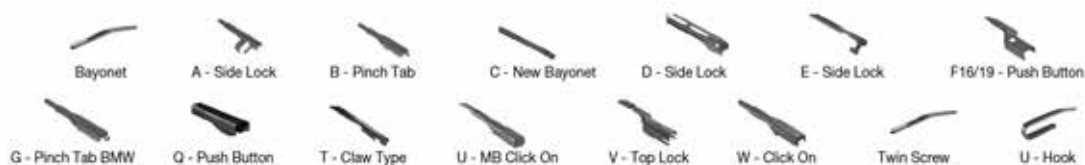

WIPER ARM TYPE	STANDARD			HYBRID		FLAT		REAR	
			+ Spoiler								
LEXUS Continued											
IS I (E1) (99-05)											
	04/99-07/05	U-hook		DMS-555	DM-055	DM-048	DUR-055L	DUR-048L			
		U-hook		DMS-555	DM-055	DM-048	DUR-055R	DUR-048R			
IS II (05-13)											
	08/05-04/13	U-hook					DUR-055L	DUR-050L			
		U-hook					DUR-055R	DUR-050R			
IS II (E2) (05-13)											
	07/06-03/13	U-hook					DUR-055L	DUR-050L			
		U-hook					DUR-055R	DUR-050R			
IS III (13-)											
	04/13-	U-hook					DUR-060L	DUR-045L			
		U-hook					DUR-060R	DUR-045R			
IS III (E3) (13-)											
	04/13-	U-hook					DUR-060L	DUR-045L			
		U-hook					DUR-060R	DUR-045R			
IS SportCross (E1) (01-05)											
	10/01-10/05	U-hook		DMS-555	DM-055	DM-048	DUR-055L	DUR-048L			
		U-hook		DMS-555	DM-055	DM-048	DUR-055R	DUR-048R			
LFA (LFA10) (10-12)											
	12/10-11/12	U-hook					DUR-060L				
		U-hook					DUR-060R				
LS (F1) (89-95)											
	12/89-12/95	U-hook			DM-055	DM-040	DUR-055L	DU-040L			
		U-hook			DM-055	DM-040	DUR-055R	DU-040R			
LS (94-00)											
	10/97-12/00	U-hook			DM-055	DM-040	DUR-055L	DU-040L			
		U-hook			DM-055	DM-040	DUR-055R	DU-040R			
LS (F2) (94-00)											
	12/94-10/00	U-hook			DM-055	DM-040	DUR-055L	DU-040L			
		U-hook			DM-055	DM-040	DUR-055R	DU-040R			
LS (F3) (00-06)											
	08/00-08/06	U-hook			DM-060	DM-040		DU-040L			
		U-hook			DM-060	DM-040		DU-040R			
LS (06-17)											
	04/06-	U-hook					DUR-060L	DUR-043L			
		U-hook					DUR-060R	DUR-043R			
LX (07-)											
	08/07-	U-hook					DUR-060L	DUR-055L			DRB-030
		U-hook					DUR-060R	DUR-055R			DRB-030
LX (J2) (07-)											
	01/15-	U-hook					DUR-060L	DUR-055L			DRB-030
		U-hook					DUR-060R	DUR-055R			DRB-030
NX (21-)											
	09/21-										DRD-014
NX (14-)											
	07/14-	V - top lock							DF-080		DRB-030
		V - top lock									DRB-030
NX (Z1) (14-)											
	07/14-	V - top lock							DF-080		DRB-030
		V - top lock									DRB-030
NX II (A2, H2) (21-)											
	09/21-										DRD-014
RC (14-)											
	09/14-	U-hook					DUR-060L	DUR-045L			
		U-hook					DUR-060R	DUR-045R			
RC (C1) (14-)											
	08/14-	U-hook					DUR-060L	DUR-045L			
		U-hook					DUR-060R	DUR-045R