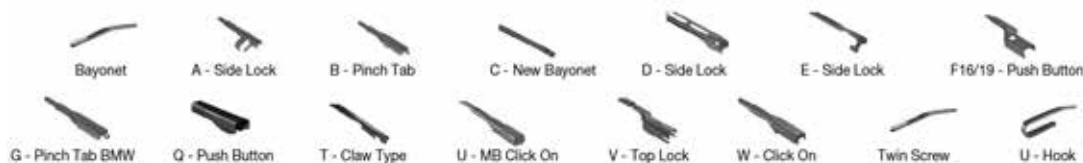

WIPER ARM TYPE	STANDARD		HYBRID		FLAT		REAR	
			+ Spoiler							
JEEP <i>Continued</i>										
WRANGLER III (07-)										
	04/07-	U-hook			DM-038	DM-038	DU-035L	DU-035L		
		U-hook			DM-038	DM-038	DU-035R	DU-035R		
KIA										
AVELLA (KBA1) (95-01)										
	11/95-12/01	U-hook			DM-050	DM-040	DUR-050L	DU-040L		
		U-hook			DM-050	DM-040	DUR-050R	DU-040R		
AVELLA Hatchback (KBA1) (95-01)										
	11/95-12/01	U-hook			DM-050	DM-040	DUR-050L	DU-040L		
		U-hook			DM-050	DM-040	DUR-050R	DU-040R		
BESTA (92-05)										
	07/93-12/05	U-hook			DM-045	DM-045	DUR-045L	DUR-045L		
		U-hook			DM-045	DM-045	DUR-045R	DUR-045R		
BESTA Van (93-05)										
	01/93-12/03	U-hook			DM-045	DM-045	DUR-045L	DUR-045L		
		U-hook			DM-045	DM-045	DUR-045R	DUR-045R		
CARENS I (FC) (98-02)										
	11/00-07/02	U-hook		DMS-560	DM-060	DM-048		DUR-048L		DM-035
		U-hook		DMS-560	DM-060	DM-048		DUR-048R		DM-035
CARENS I (00-02)										
	03/00-05/02	U-hook		DMS-560	DM-060	DM-048		DUR-048L		DM-035
		U-hook		DMS-560	DM-060	DM-048		DUR-048R		DM-035
CARENS II MPV (FJ) (02-)										
	07/02-	U-hook		DMS-560	DM-060	DM-045		DUR-045L		DM-035
		U-hook		DMS-560	DM-060	DM-045		DUR-045R		DM-035
CARENS III (06-)										
	09/06-03/13	U-hook		DMS-565	DM-065	DM-040	DUR-065L	DU-040L		DRD-009
		U-hook		DMS-565	DM-065	DM-040	DUR-065R	DU-040R		DRD-009
CARENS III MPV (UN) (06-)										
	05/06-	U-hook		DMS-565	DM-065	DM-040	DUR-065L	DU-040L		DRD-009
		U-hook		DMS-565	DM-065	DM-040	DUR-065R	DU-040R		DRD-009
CARENS IV (13-)										
	03/13-	U-hook					DU-070L	DU-070R		DRD-006
		U-hook					DU-070R	DU-070L		DRD-006
CARNIVAL / GRAND CARNIVAL III (VQ) (05-)										
	09/05-	U-hook		DMS-565	DM-065	DM-045	DUR-065L	DUR-045L		
		U-hook		DMS-565	DM-065	DM-045	DUR-065R	DUR-045R		
CARNIVAL I (UP) (98-01)										
	08/99-10/01	U-hook		DMS-560	DM-060	DM-060	DUR-060L	DUR-060L		DM-045
		U-hook		DMS-560	DM-060	DM-060	DUR-060R	DUR-060R		DM-045
CARNIVAL II (99-07)										
	08/99-09/07	U-hook		DMS-560	DM-060	DM-060	DUR-060L	DUR-060L		DM-045
		U-hook		DMS-560	DM-060	DM-060	DUR-060R	DUR-060R		DM-045
CARNIVAL II (GQ) (99-07)										
	10/01-06/06	U-hook		DMS-560	DM-060	DM-060	DUR-060L	DUR-060L		DM-045
		U-hook		DMS-560	DM-060	DM-060	DUR-060R	DUR-060R		DM-045
CARNIVAL III (06-)										
	09/06-	U-hook		DMS-565	DM-065	DM-045	DUR-065L	DUR-045L		
		U-hook		DMS-565	DM-065	DM-045	DUR-065R	DUR-045R		
CEED (18-)										
	03/18-	U-hook					DUR-065L	DU-040L		
		U-hook					DUR-065R	DU-040R		
	03/18-	U-hook					DUR-065L	DU-040L		
		U-hook					DUR-065R	DU-040R		
	04/18-	U-hook					DUR-065L	DU-040L		
		U-hook					DUR-065R	DU-040R		
	04/18-	U-hook					DUR-065L	DU-040L		
		U-hook					DUR-065R	DU-040R		
CEED (CD) (18-)										
	01/21-	U-hook					DUR-065L	DU-040L