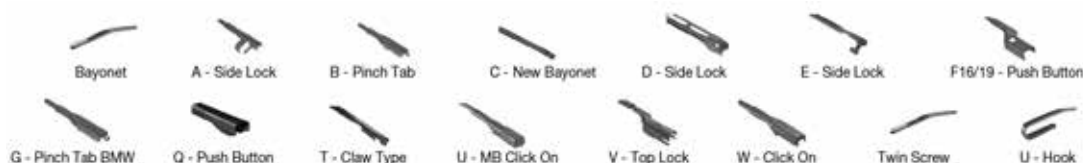

WIPER ARM TYPE		STANDARD		HYBRID		FLAT		REAR		
TOYOTA Continued												
4 RUNNER II (_N1_) (87-96) Continued												
	08/89-03/96				DR-343	DR-343					DR-335	
4 RUNNER III (_N18_) (95-03)												
	11/95-11/02	Twin screw (side)			DR-243	DR-243					DR-335	
		Twin screw (side)			DR-343	DR-343					DR-335	
ALLION II (07-)												
	07/07-	U-hook					DUR-060L	DU-040L				
		U-hook					DUR-060R	DU-040R				
AURIS (_E15_) (06-12)												
	10/06-04/12	U-hook					DUR-065L	DU-040L			DRA-030	
		U-hook									DRB-030	
		U-hook					DUR-065R	DU-040R			DRA-030	
		U-hook									DRB-030	
AURIS (E15) (06-12)												
	10/06-09/12	U-hook					DUR-065L	DU-040L			DRA-030	
		U-hook									DRB-030	
		U-hook					DUR-065R	DU-040R			DRA-030	
		U-hook									DRB-030	
	03/07-09/12	U-hook									DRD-014	
AURIS (_E18_) (12-18)												
	10/12-12/18	U-hook					DUR-065L	DU-035L			DRD-017	
		U-hook					DUR-065R	DU-035R			DRD-017	
	03/13-12/18	U-hook					DUR-065L	DU-035L				
		U-hook					DUR-065R	DU-035R				
	07/13-12/18	U-hook					DUR-065L	DU-035L			DRD-021	
		U-hook					DUR-065R	DU-035R			DRD-021	
AVENSIS (97-03)												
	10/97-05/98	U-hook		DMS-553	DM-553	DM-045	DUR-053L	DUR-045L	DFR-005	DFR-002	DM-050	DUR-050L
		U-hook		DMS-553	DM-553	DM-045	DUR-050R	DUR-045R			DM-050	DUR-050R
	09/02-02/03	U-hook		DMS-553	DM-553	DM-045	DUR-053L	DUR-045L	DFR-005	DFR-002		
		U-hook		DMS-553	DM-553	DM-045	DUR-050R	DUR-045R				
AVENSIS (_T22_) (97-03)												
	09/97-02/03	U-hook		DMS-553	DM-553	DM-045	DUR-053L	DUR-045L	DFR-005	DFR-002		
		U-hook		DMS-553	DM-553	DM-045	DUR-050R	DUR-045R				
AVENSIS (_T25_) (03-08)												
	03/03-11/08	U-hook		DMS-560	DM-060	DM-040	DUR-060L	DU-040L			DRB-030	
		U-hook		DMS-560	DM-060	DM-040	DUR-060R	DU-040R			DRB-030	
AVENSIS (03-09)												
	03/03-10/08	U-hook		DMS-560	DM-060	DM-040	DUR-060L	DU-040L			DRB-030	
		U-hook		DMS-560	DM-060	DM-040	DUR-060R	DU-040R			DRB-030	
AVENSIS (08-18)												
	11/08-10/18	F16- push button							DF-053		DRB-030	
	11/08-10/18	F16- push button							DF-053			
	11/08-10/18	F16- push button									DRB-030	
AVENSIS Estate (_T22_) (97-03)												
	09/97-02/03	U-hook		DMS-553	DM-553	DM-045	DUR-053L	DUR-045L	DFR-005	DFR-002	DM-035	DU-035L
		U-hook		DMS-553	DM-553	DM-045	DUR-050R	DUR-045R			DM-035	DU-035R
AVENSIS Estate (_T25_) (03-08)												
	04/03-11/08	U-hook		DMS-560	DM-060	DM-040	DUR-060L	DU-040L			DRB-030	
		U-hook		DMS-560	DM-060	DM-040	DUR-060R	DU-040R			DRB-030	
AVENSIS Liftback (_T22_) (97-03)												
	09/97-02/03	U-hook		DMS-553	DM-553	DM-045	DUR-053L	DUR-045L	DFR-005	DFR-002	DM-050	DUR-050L
		U-hook		DMS-553	DM-553	DM-045	DUR-050R	DUR-045R			DM-050	DUR-050R
AVENSIS Saloon (_T25_) (03-08)												
	01/03-11/08	U-hook		DMS-560	DM-060	DM-040	DUR-060L	DU-040L				
		U-hook		DMS-560	DM-060	DM-040	DUR-060R	DU-040R