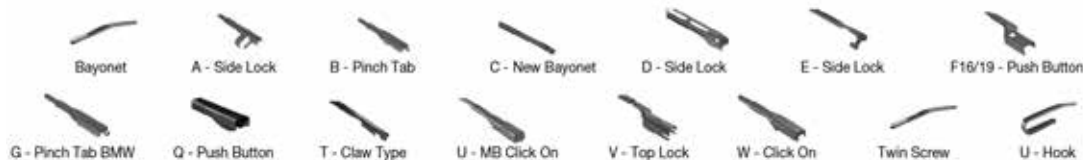

WIPER ARM TYPE	STANDARD		HYBRID		FLAT		REAR			
			+ Spoiler									
KIA Continued												
CLARUS Estate (GC) (98-) Continued												
	05/98-	U-hook			DM-053	DM-048	DUR-050R	DUR-048R				
JOICE (MTE1P) (00-)												
	02/00-	U-hook			DM-055		DUR-055L			DM-040	DU-040L	
		U-hook			DM-055		DUR-055R			DM-040	DU-040R	
K2500 Platform/Chassis (SD) (01-)												
	01/03-	U-hook			DM-053	DM-048	DUR-053L	DUR-048L				
		U-hook			DM-053	DM-048	DUR-050R	DUR-048R				
K2700 (97-09)												
	10/99-	U-hook			DM-053	DM-053	DUR-053L	DUR-053L				
		U-hook			DM-053	DM-053	DUR-050R	DUR-050R				
K2700 (SD) (99-)												
	06/01-10/03	U-hook			DM-053	DM-053	DUR-053L	DUR-053L				
		U-hook			DM-053	DM-053	DUR-050R	DUR-050R				
MAGENTIS I (GD, MS) (01-07)												
	05/01-09/05	U-hook			DM-055	DM-048	DUR-055L	DUR-048L				
		U-hook			DM-055	DM-048	DUR-055R	DUR-048R				
MAGENTIS II (MG) (05-11)												
	10/05-12/10	U-hook		DMS-560	DM-060	DM-045	DUR-060L	DUR-045L				
		U-hook		DMS-560	DM-060	DM-045	DUR-060R	DUR-045R				
NIRO (16-)												
	09/16-08/22	U-hook					DUR-065L	DU-040L			DF-331	
		U-hook					DUR-065R	DU-040R			DF-331	
NIRO I (DE) (16-22)												
	09/16-08/22	U-hook					DUR-065L	DU-040L			DF-331	
		U-hook					DUR-065R	DU-040R			DF-331	
OPIRUS (03-)												
	09/03-	U-hook		DMS-560	DM-060	DM-045	DUR-060L	DUR-045L				
		U-hook		DMS-560	DM-060	DM-045	DUR-060R	DUR-045R				
OPIRUS (GH) (03-)												
	09/03-	U-hook		DMS-560	DM-060	DM-045	DUR-060L	DUR-045L				
		U-hook		DMS-560	DM-060	DM-045	DUR-060R	DUR-045R				
OPTIMA (DL3) (19-)												
	12/19-						DUR-065L	DUR-045L				
								DUR-065R	DUR-045R			
OPTIMA (FSGDS6B) (10-)												
	04/10-12/15	U-hook					DUR-060L	DUR-045L				
		U-hook					DUR-060R	DUR-045R				
OPTIMA (JF) (15-)												
	09/15-	U-hook					DUR-065L	DUR-045L				
		U-hook					DUR-065R	DUR-045R				
OPTIMA III (10-16)												
	06/10-12/15	U-hook					DUR-060L	DUR-045L				
		U-hook					DUR-060R	DUR-045R				
OPTIMA IV (15-21)												
	09/15-12/19	U-hook					DUR-065L	DUR-045L				
		U-hook					DUR-065R	DUR-045R				
	09/16-12/19	U-hook					DUR-065L	DUR-045L			DF-331	
		U-hook					DUR-065R	DUR-045R			DF-331	
OPTIMA V (19-)												
	07/20-						DUR-065L	DUR-045L				
								DUR-065R	DUR-045R			
PICANTO (17-)												
	03/17-	U-hook			DM-060	DM-035	DUR-060L	DU-035L			DRD-006	
		U-hook			DM-060	DM-035	DUR-060R	DU-035R			DRD-006	
PICANTO (04-)												
	04/04-04/11	U-hook			DM-055	DM-040	DUR-055L	DU-040L				
		U-hook			DM-055	DM-040	DUR-055R	DU-040R