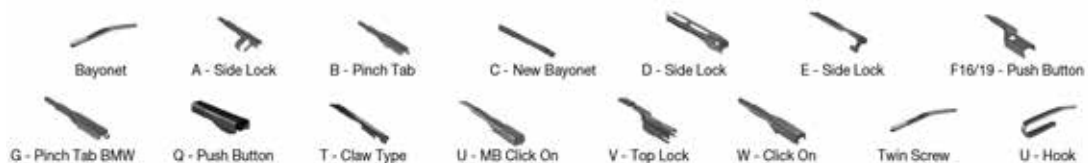

WIPER ARM TYPE	STANDARD		HYBRID		FLAT		REAR		
ALPINA <i>Continued</i>											
B3 Convertible (E46) (99-05)											
	10/00-12/05	U-hook		DMS-555	DM-055	DM-050			DFR-008	DFR-004	
		U-hook		DMS-555	DM-055	DM-050					
B3 Coupe (E36) (96-99)											
	04/96-03/99	U-hook		DMS-555	DM-055	DMC-550	DUR-055L	DUR-050L	DFR-005	DFR-004	
		U-hook		DMS-555	DM-055	DMC-550	DUR-055R	DUR-050R			
B3 Coupe (E46) (99-06)											
	03/99-01/06	U-hook		DMS-555	DM-055	DM-050			DFR-008	DFR-004	
		U-hook		DMS-555	DM-055	DM-050					
B3 Touring (E30) (87-92)											
	09/87-06/92	U-hook			DM-050	DM-050	DUR-050L	DUR-050L			
		U-hook			DM-050	DM-050	DUR-050R	DUR-050R			
B3 Touring (E36) (93-99)											
	04/93-03/99	U-hook		DMS-553	DM-553	DMC-550	DUR-053L	DUR-050L	DFR-005	DFR-004	DM-038
		U-hook		DMS-553	DM-553	DMC-550	DUR-050R	DUR-050R			DM-038
B3 Touring (E46) (99-06)											
	03/99-01/06	U-hook		DMS-555	DM-055	DM-050			DFR-008	DFR-004	
		U-hook		DMS-555	DM-055	DM-050					
B4 (F32, F33) (14-)											
	03/17-	B- pinch tab								DF-403	
	03/17-	B- pinch tab								DF-403	
	03/17-	B- pinch tab								DF-201	
	03/17-	B- pinch tab								DF-201	
B4 Convertible (F33) (14-)											
	03/14-02/17	B- pinch tab								DF-403	
		B- pinch tab								DF-201	
B4 Coupe (F32) (14-)											
	03/14-02/17	B- pinch tab								DF-403	
		B- pinch tab								DF-201	
B5 (E60, E61) (05-10)											
	03/05-09/10	G- pinch tab BMW								DF-129	
	03/05-09/10	G- pinch tab BMW								DF-129	
B5 (F10, F11) (10-16)											
	09/10-12/16	A- side lock								DF-108	
	09/10-12/16	A- side lock								DF-108	
B6 (E21) (78-83)											
	03/78-03/83	U-hook			DM-045		DUR-045L	DUR-045L			
		U-hook			DM-045		DUR-045R	DUR-045R			
B6 (E30) (83-90)											
	11/83-12/90	U-hook			DM-050	DM-050	DUR-050L	DUR-050L			
		U-hook			DM-050	DM-050	DUR-050R	DUR-050R			
B6 (E36) (92-93)											
	03/92-07/93	U-hook		DMS-553	DM-553	DMC-550	DUR-053L	DUR-050L	DFR-005	DFR-004	
		U-hook		DMS-553	DM-553	DMC-550	DUR-050R	DUR-050R			
B6 (F12, F13) (11-18)											
	09/11-03/16	A- side lock								DF-155	
	09/11-03/16	A- side lock								DF-155	
B6 (F06) (14-18)											
	04/14-03/16	A- side lock								DF-155	
B7 (E28) (84-87)											
	04/84-12/87	U-hook			DM-045	DM-045	DUR-045L	DUR-045L			
		U-hook			DM-045	DM-045	DUR-045R	DUR-045R			
B7 Coupe (E24) (78-88)											
	12/78-06/88	U-hook			DM-045		DUR-045L	DUR-045L			
		U-hook			DM-045		DUR-045R	DUR-045R			
B8 (E36) (95-98)											
	01/95-03/98	U-hook		DMS-553	DM-553	DMC-550	DUR-053L	DUR-050L	DFR-005	DFR-004	
		U-hook		DMS-553	DM-553	DMC-550	DUR-050R	DUR-050R