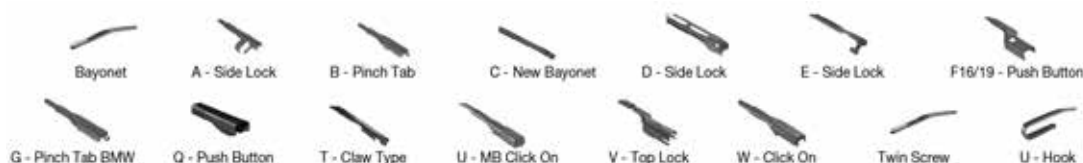

WIPER ARM TYPE		STANDARD		HYBRID		FLAT		REAR	
MITSUBISHI <i>Continued</i>											
ECLIPSE CROSS (GK_, GL_) (17-)											
	05/18-	U-hook						DUR-060L	DUR-050L		
ECLIPSE I (D2_A) (89-95)											
	12/89-11/95	U-hook			DM-050	DM-050		DUR-050L	DUR-050L		DM-045
		U-hook			DM-050	DM-050		DUR-050R	DUR-050R		DM-045
ECLIPSE II (94-99)											
	09/95-04/99	U-hook		DMS-560	DM-060	DM-055		DUR-055L			DM-048
	09/95-04/99	U-hook		DMS-560	DM-060	DM-055		DUR-055L			
	09/95-04/99	U-hook		DMS-560	DM-060	DM-055		DUR-055R			DM-048
	09/95-04/99	U-hook		DMS-560	DM-060	DM-055		DUR-055R			
ECLIPSE II (D3_A) (94-99)											
	04/94-04/99	U-hook		DMS-560	DM-060	DM-055		DUR-055L			DM-048
		U-hook		DMS-560	DM-060	DM-055		DUR-055R			DM-048
GALANT III (84-90)											
	06/85-04/90	Twin Screw				DR-243					
		Twin Screw				DR-345	DR-343				
GALANT IV (A16_) (80-84)											
	09/80-05/84	U-hook			DM-045	DM-045		DUR-045L	DUR-045L		DM-040
		U-hook			DM-045	DM-045		DUR-045R	DUR-045R		DM-040
GALANT IV (87-92)											
	01/88-10/92	U-hook			DM-048	DM-045		DUR-048L	DUR-045L		
		U-hook			DM-048	DM-045		DUR-048R	DUR-045R		
	11/88-10/92	U-hook			DM-048	DM-045		DUR-048L	DUR-045L		DR-250
		U-hook			DM-048	DM-045		DUR-048R	DUR-045R		DR-250
GALANT IV Station Wagon (A16_V) (80-84)											
	09/80-05/84	U-hook			DM-045	DM-045		DUR-045L	DUR-045L		DM-040
		U-hook			DM-045	DM-045		DUR-045R	DUR-045R		DM-040
GALANT IX Saloon (DJ_, ED_, EF_) (03-)											
	10/03-	U-hook		DMS-565	DM-065	DM-045		DUR-065L	DUR-045L		
		U-hook		DMS-565	DM-065	DM-045		DUR-065R	DUR-045R		
GALANT V (E1_A) (83-90)											
	06/84-04/90	Twin Screw				DR-243					
		Twin Screw				DR-345	DR-343				
GALANT V (92-96)											
	06/92-12/96	U-hook			DM-055	DM-048		DUR-055L	DUR-048L		
		U-hook			DM-055	DM-048		DUR-055R	DUR-048R		
GALANT VI (E3_A) (88-92)											
	11/88-12/92	U-hook			DM-048	DM-045		DUR-048L	DUR-045L		DR-250
		U-hook			DM-048	DM-045		DUR-048R	DUR-045R		DR-250
GALANT VI (96-04)											
	11/97-10/04	U-hook			DM-055	DM-045		DUR-055L	DUR-045L		
		U-hook			DM-055	DM-045		DUR-055R	DUR-045R		
GALANT VI Saloon (E3_A) (87-93)											
	11/87-10/92	U-hook			DM-048	DM-045		DUR-048L	DUR-045L		
		U-hook			DM-048	DM-045		DUR-048R	DUR-045R		
GALANT VII (E5_A, E7_A, E8_A) (92-96)											
	11/92-09/96	U-hook			DM-055	DM-048		DUR-055L	DUR-048L		DM-055
		U-hook			DM-055	DM-048		DUR-055R	DUR-048R		DM-055
GALANT VII (03-)											
	10/03-	U-hook		DMS-565	DM-065	DM-045		DUR-065L	DUR-045L		
		U-hook		DMS-565	DM-065	DM-045		DUR-065R	DUR-045R		
GALANT VII Saloon (E5_A, E7_A, E8_A) (92-98)											
	11/92-08/96	U-hook			DM-055	DM-048		DUR-055L	DUR-048L		
		U-hook			DM-055	DM-048		DUR-055R	DUR-048R		
GALANT VIII (EA_) (96-04)											
	09/96-10/04	U-hook			DM-055	DM-045		DUR-055L	DUR-045L		
		U-hook			DM-055	DM-045		DUR-055R	DUR-045R		
GALANT VIII Estate (EA_, EC_)											
	09/96-10/03	U-hook			DM-055	DM-045		DUR-055L	DUR-045L		DM-040