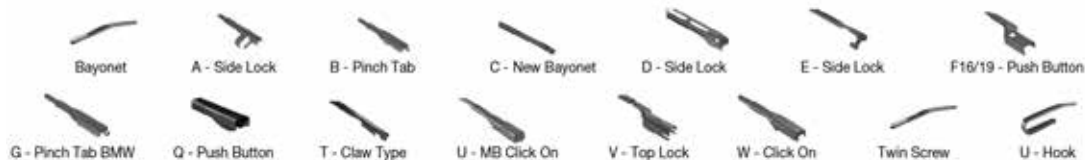

WIPER ARM TYPE	STANDARD		HYBRID		FLAT		REAR	
			+ Spoiler							
VW Continued										
TRANSPORTER T2 Bus (22, 23, 24) (67-79)										
	08/67-04/79	U-hook			DM-040	DM-040	DU-040L	DU-040L		
		U-hook			DM-040	DM-040	DU-040R	DU-040R		
TRANSPORTER T2 Platform/Chassis (21, 26) (68-79)										
	08/68-07/79	U-hook			DM-040	DM-040	DU-040L	DU-040L		
		U-hook			DM-040	DM-040	DU-040R	DU-040R		
TRANSPORTER T2 Van (21, 23) (68-79)										
	08/70-07/79	U-hook			DM-040	DM-040	DU-040L	DU-040L		
		U-hook			DM-040	DM-040	DU-040R	DU-040R		
TRANSPORTER T3 Bus (25) (79-92)										
	05/79-07/92	U-hook			DM-045	DM-045	DUR-045L	DUR-045L		DM-040 DU-040L
		U-hook			DM-045	DM-045	DUR-045R	DUR-045R		DM-040 DU-040R
TRANSPORTER T3 Platform/Chassis (24) (79-92)										
	05/79-07/92	U-hook			DM-045	DM-045	DUR-045L	DUR-045L		DM-040 DU-040L
		U-hook			DM-045	DM-045	DUR-045R	DUR-045R		DM-040 DU-040R
TRANSPORTER T3 Van (24 , 25) (79-92)										
	05/79-07/92	U-hook			DM-045	DM-045	DUR-045L	DUR-045L		DM-040 DU-040L
		U-hook			DM-045	DM-045	DUR-045R	DUR-045R		DM-040 DU-040R
TRANSPORTER T4 Bus (70B, 70C, 7DB, 7DK, 70J, 70K, 7DC, 7DJ) (90-04)										
	09/90-06/03	U-hook		DMS-553	DM-553	DM-553				DM-040 DU-040L
		U-hook		DMS-553	DM-553	DM-553				DM-040 DU-040R
TRANSPORTER T4 Platform/Chassis (70E, 70L, 70M, 7DE, 7DL, 7D) (90-03)										
	07/90-04/03	U-hook		DMS-553	DM-553	DM-553				DM-040 DU-040L
		U-hook		DMS-553	DM-553	DM-553				DM-040 DU-040R
TRANSPORTER T4 Van (70A, 70H, 7DA, 7DH) (90-03)										
	07/90-04/03	U-hook		DMS-553	DM-553	DM-553				DM-040 DU-040L
		U-hook		DMS-553	DM-553	DM-553				DM-040 DU-040R
TRANSPORTER T5 Platform/Chassis (7JD, 7JE, 7JL, 7JY, 7JZ, 7F) (03-15)										
	11/03-11/09	U-hook		DMS-560	DM-060	DM-055			DF-035	DM-040 DU-040L
		U-hook		DMS-560	DM-060	DM-055				DM-040 DU-040R
TRANSPORTER T6 / CARAVELLE T6 Bus (SGB, SGJ, SHB, SHJ) (15-)										
	04/15-	F16- push button							DF-052	DF-317
		F16- push button								DF-317
TRANSPORTER T6 Platform/Chassis (SFD, SFE, SFL, SFZ, SJD, SJ) (15-)										
	04/15-11/19	F19/16- push button							DF-052	DF-317
		F19/16- push button								DF-317
TRANSPORTER T6 Van (SGA, SGH, SHA, SHH) (15-)										
	04/15-	F16- push button							DF-052	DF-317
		F16- push button								DF-317
TRANSPORTER V (7H, 7E, 7J) (03-15)										
	04/03-11/09	U-hook		DMS-560	DM-060	DM-055			DF-035	DM-040 DU-040L
		U-hook								DF-301
		U-hook								DF-302
		U-hook		DMS-560	DM-060	DM-055				DM-040 DU-040R
		U-hook								DF-301
	04/03-12/09	U-hook		DMS-560	DM-060	DM-055			DF-035	DM-040 DU-040L
		U-hook								DF-301
		U-hook								DF-302
		U-hook		DMS-560	DM-060	DM-055				DM-040 DU-040R
		U-hook								DF-301
	04/03-05/13	U-hook		DMS-560	DM-060	DM-055			DF-035	DM-040 DU-040L
		U-hook		DMS-560	DM-060	DM-055				DM-040 DU-040R
	11/03-05/13	U-hook		DMS-560	DM-060	DM-055			DF-035	DM-040 DU-040L
		U-hook		DMS-560	DM-060	DM-055			DF-035	DM-040 DU-040L
	11/03-05/13	U-hook		DMS-560	DM-060	DM-055				DM-040 DU-040R
		U-hook		DMS-560	DM-060	DM-055				DM-040 DU-040R
	11/03-08/15	U-hook								DF-301
		U-hook								DF-301