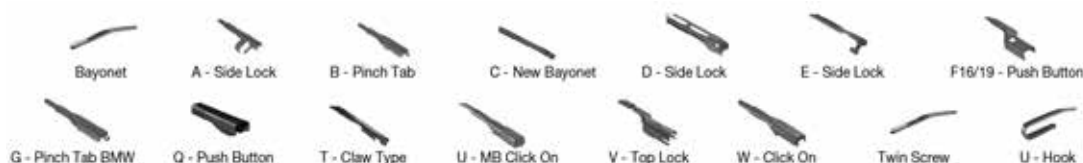

WIPER ARM TYPE		STANDARD	HYBRID	FLAT	REAR					
TOYOTA Continued												
VERSO S (10-16) Continued												
	11/10-10/16	U-hook						DU-070R			DRB-030	
VIOS / YARIS (07-13)												
	09/05-12/13	U-hook		DMS-560	DM-060	DM-035	DUR-060L	DU-035L			DRB-030	
		U-hook		DMS-560	DM-060	DM-035	DUR-060R	DU-035R			DRB-030	
YARIS (20-)												
	02/20-	U-hook					DUR-060L	DU-040L			DRD-021	
		U-hook					DUR-060R	DU-040R			DRD-021	
YARIS (_P21_ , _PA1_ , _PH1_) (20-)												
	02/20-	U-hook					DUR-060L	DU-040L			DRD-021	
		U-hook					DUR-060R	DU-040R			DRD-021	
YARIS (_P1_) (99-05)												
	04/99-11/05	U-hook		DMS-550	DM-050	DM-035	DUR-053L	DU-035L	DFR-004	DFR-001	DRC-001	
		U-hook			DM-053							
		U-hook		DMS-550	DM-050	DM-035	DUR-050R	DU-035R				DRC-001
		U-hook			DM-053							
YARIS (05-11)												
	08/05-12/14	U-hook		DMS-560	DM-060	DM-035	DUR-060L	DU-035L			DRB-030	
		U-hook									DRD-011	
		U-hook		DMS-560	DM-060	DM-035	DUR-060R	DU-035R			DRB-030	
		U-hook									DRD-011	
YARIS (_P9_) (05-14)												
	08/05-12/11	U-hook		DMS-560	DM-060	DM-035	DUR-060L	DU-035L			DRB-030	
		U-hook									DRD-011	
		U-hook		DMS-560	DM-060	DM-035	DUR-060R	DU-035R			DRB-030	
		U-hook									DRD-011	
YARIS (10-)												
	12/10-	U-hook					DU-070L				DRB-030	
		U-hook					DU-070R				DRB-030	
	10/12-	U-hook					DU-070L				DRB-030	
		U-hook					DU-070R				DRB-030	
YARIS (_P13_) (10-)												
	12/10-	U-hook					DU-070L				DRB-030	
		U-hook					DU-070R				DRB-030	
YARIS (_P15_) (13-)												
	10/13-	U-hook									DRB-030	
YARIS (16-)												
	10/13-	U-hook									DRB-030	
YARIS Cross (20-)												
	09/20-	U-hook					DUR-060L					
		U-hook						DU-040L			DRD-014	
		U-hook					DUR-060R	DU-040R			DRD-014	
YARIS VERSO (_P2_) (99-05)												
	08/99-09/05	U-hook			DM-055	DM-040	DUR-055L	DU-040L			DRB-040	
		U-hook				DM-040	DUR-055R	DU-040R			DRB-040	
TOYOTA (GAC)												
HIGHLANDER (09-15)												
	05/09-12/15	U-hook					DUR-065L	DUR-050L				
		U-hook					DUR-065R	DUR-050R				
TRIUMPH												
ACCLAIM (XD) (81-85)												
	01/82-12/85	U-hook			DM-040	DM-040	DU-040L	DU-040L			DM-033	
		U-hook			DM-040	DM-040	DU-040R	DU-040R			DM-033	
SPIRITFIRE 1500 (FM) (62-80)												
	01/75-01/80	U-hook			DM-030	DM-030						
UAZ												
2206 (06-)												
	01/06-	U-hook			DM-035	DM-035