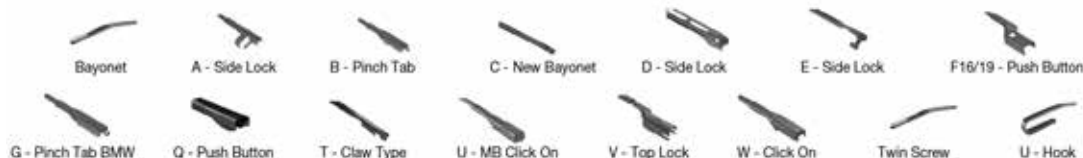

WIPER ARM TYPE		STANDARD	HYBRID	FLAT	REAR				
OPEL Continued											
COMMODORE C (14_, 19_) (78-82) Continued											
	08/78-12/82	U-hook		DM-048	DM-045	DUR-045R	DUR-048R				
COMMODORE C Estate (61) (80-82)											
	12/80-12/82	U-hook		DM-045	DM-045	DUR-045L	DUR-045L				
		U-hook		DM-045	DM-045	DUR-045R	DUR-045R				
CORSA A (82-93)											
	09/88-08/90	U-hook		DM-040	DM-040	DU-040L	DU-040L			DM-040	DU-040L
		U-hook		DM-040	DM-040	DU-040R	DU-040R			DM-040	DU-040R
	08/90-07/94	U-hook		DM-040	DM-040	DU-040L	DU-040L			DM-040	DU-040L
		U-hook		DM-040	DM-040	DU-040R	DU-040R			DM-040	DU-040R
CORSA A Hatchback (S83) (82-93)											
	09/82-03/93	U-hook		DM-040	DM-040	DU-040L	DU-040L			DM-040	DU-040L
		U-hook		DM-040	DM-040	DU-040R	DU-040R			DM-040	DU-040R
CORSA A Hatchback Van (S83) (86-94)											
	02/86-07/90	U-hook		DM-040	DM-040	DU-040L	DU-040L			DM-040	DU-040L
		U-hook		DM-040	DM-040	DU-040R	DU-040R			DM-040	DU-040R
CORSA A TR (S83) (82-93)											
	09/82-03/93	U-hook		DM-040	DM-040	DU-040L	DU-040L			DM-040	DU-040L
		U-hook		DM-040	DM-040	DU-040R	DU-040R			DM-040	DU-040R
CORSA B (93-02)											
	03/93-09/00	U-hook		DM-045	DM-045	DUR-045L	DUR-045L			DM-040	DU-040L
		U-hook		DM-045	DM-045	DUR-045R	DUR-045R			DM-040	DU-040R
	08/94-12/01	U-hook		DM-045	DM-045	DUR-045L	DUR-045L			DM-033	
		U-hook		DM-045	DM-045	DUR-045R	DUR-045R			DM-033	
	01/99-12/02	U-hook		DM-045	DM-045	DUR-045L	DUR-045L			DM-040	DU-040L
		U-hook		DM-045	DM-045	DUR-045R	DUR-045R			DM-040	DU-040R
CORSA B (S93) (93-09)											
	10/96-08/02	U-hook		DM-045	DM-045	DUR-045L	DUR-045L			DM-040	DU-040L
		U-hook		DM-045	DM-045	DUR-045R	DUR-045R			DM-040	DU-040R
CORSA C (00-09)											
	09/00-12/09	U-hook		DM-050	DM-045	DUR-050L	DUR-045L			DRC-004	
		U-hook		DM-050	DM-045	DUR-050R	DUR-045R			DRC-004	
	07/05-06/06	U-hook		DM-050	DM-045	DUR-050L	DUR-045L			DRC-004	DU-040L
		U-hook		DM-050	DM-045	DUR-050R	DUR-045R			DRC-004	DU-040R
	07/05-06/06	U-hook									DU-040L
		U-hook									DU-040R
CORSA C (X01) (00-09)											
	09/00-12/09	U-hook		DM-050	DM-045	DUR-050L	DUR-045L			DRC-004	
		U-hook		DM-050	DM-045	DUR-050R	DUR-045R			DRC-004	
CORSA C Hatchback Van (X01) (00-12)											
	09/00-12/09	U-hook		DM-050	DM-045	DUR-050L	DUR-045L			DRC-004	DU-040L
		U-hook		DM-050	DM-045	DUR-050R	DUR-045R			DRC-004	DU-040R
	09/00-12/09	U-hook									DU-040L
		U-hook									DU-040R
CORSA D (06-14)											
	07/06-08/14	B- pinch tab							DF-036	DRD-004	
	07/06-08/14	B- pinch tab							DF-036	DRD-004	
	07/06-08/14	B- pinch tab								DRD-004	
	07/06-08/14	B- pinch tab								DRD-004	
CORSA E (14-)											
	11/15-	B- pinch tab							DF-036	DRD-011	
		B- pinch tab								DRD-011	
CORSA E (X15) (14-)											
	09/14-	B- pinch tab							DF-036	DRD-011	
		B- pinch tab								DRD-011	
CORSA E Hatchback Van (X15) (14-)											
	09/14-	B- pinch tab							DF-036	DRD-011	
		B- pinch tab								DRD-011	
CORSA F (19-)											
	07/19-	F19- push button							DF-033	DRD-004	
	07/19-	F19- push button							DF-033	DRD-011	
	07/19-	F19- push button								DRD-004