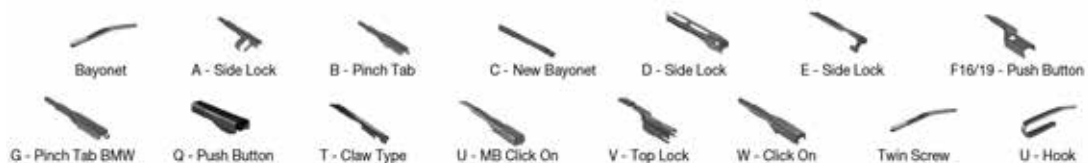

WIPER ARM TYPE	STANDARD		HYBRID		FLAT		REAR	
			+ Spoiler							
TOYOTA Continued										
DYNA 200 Platform/Chassis (95-01)										
	06/95-07/01			DR-243						
				DR-343	DR-340					
DYNA 300 Platform/Chassis (95-02)										
	06/95-12/02			DR-243						
				DR-343	DR-340					
DYNA 400 (00-06)										
	10/00-12/06			DR-243						
				DR-343	DR-340					
DYNA 400 Platform/Chassis (BU_, XZU_) (00-06)										
	10/00-09/06			DR-243						
				DR-343	DR-340					
DYNA Platform/Chassis (KD_, LY_, Y2_, U3_, U4_, U6_, U8 (99-)										
	05/99-			DR-243						
		U-hook				DUR-050L	DUR-050L			
				DR-343	DR-340					
		U-hook				DUR-050R	DUR-050R			
FJ CRUISER (GSJ1_) (05-18)										
	01/07-12/14	U-hook			DM-035					
FJ CRUISER (07-18)										
	06/05-01/18	U-hook			DM-035					
GT 86 (12-)										
	10/12-	U-hook				DUR-055L	DUR-050L			
		U-hook				DUR-055R	DUR-050R			
GT 86 Coupe (ZN6_) (12-)										
	03/12-	U-hook				DUR-055L	DUR-050L			
		U-hook				DUR-055R	DUR-050R			
HARRIER (97-03)										
	05/97-02/03	U-hook			DM-060	DM-055				
HIACE / COMMUTER V Bus (TRH2_, KDH2_, LH2_, GDH2_) (04-)										
	08/04-	U-hook		DM-053	DM-053	DUR-053L	DUR-053L			DM-045
		U-hook		DM-053	DM-053	DUR-050R	DUR-050R			DM-045
HIACE II (77-85)										
	02/77-11/82	U-hook		DM-040	DM-040	DU-040L	DU-040L			DM-038
		U-hook		DM-040	DM-040	DU-040R	DU-040R			DM-038
	02/77-03/83	U-hook		DM-040	DM-040	DU-040L	DU-040L			DM-038
		U-hook		DM-040	DM-040	DU-040R	DU-040R			DM-038
HIACE III (82-89)										
	12/82-11/89	U-hook		DM-040	DM-040	DU-040L	DU-040L			DM-038
		U-hook		DM-040	DM-040	DU-040L	DU-040L			DM-038
	12/82-11/89	U-hook			DR-243					
		U-hook			DR-243					
	12/82-11/89	U-hook		DM-040	DM-040	DU-040R	DU-040R			DM-038
		U-hook		DM-040	DM-040	DU-040R	DU-040R			DM-038
	12/82-11/89	U-hook		DR-348	DR-343					
		U-hook		DR-348	DR-343					
HIACE III Bus (_H5_, _H6_, _H7_, _H8_, _H9_) (82-07)										
	01/92-09/07	U-hook		DM-040	DM-040	DU-040L	DU-040L			DM-038
		U-hook			DR-243					
		U-hook		DM-040	DM-040	DU-040R	DU-040R			DM-038
		U-hook		DR-348	DR-343					
HIACE III Van (_H5_, _H6_, _H7_, _H8_, _H9_) (82-89)										
	01/92-08/05	U-hook		DM-040	DM-040	DU-040L	DU-040L			DM-038
		U-hook			DR-243					
		U-hook		DM-040	DM-040	DU-040R	DU-040R			DM-038
		U-hook		DR-348	DR-343					
HIACE IV (87-12)										
	08/87-08/95	U-hook		DR-348	DR-348					
	08/89-08/95	U-hook		DR-348	DR-348					
	08/95-12/12	U-hook		DM-053	DM-053	DUR-053L	DUR-053L			DM-040