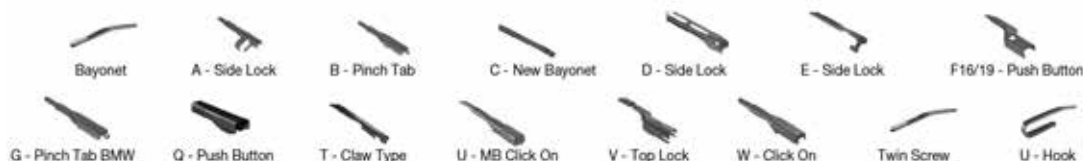

WIPER ARM TYPE		STANDARD	HYBRID	FLAT	REAR				
NISSAN <i>Continued</i>											
NOTE (E11) (06-12)											
	01/06-08/13	U-hook		DMS-560	DM-060	DM-035	DUR-060L	DU-035L			DRA-030
		U-hook		DMS-560	DM-060	DM-035	DUR-060R	DU-035R			DRA-030
NOTE (E12) (12-)											
	06/13-	U-hook									DRA-030
NOTE (E12) (13-)											
	08/12-	U-hook									DRA-030
NV200 / EVALIA Bus (10-)											
	07/10-	U-hook		DMS-555	DM-055	DM-040	DUR-055L	DU-040L			DRA-035
		U-hook		DMS-555	DM-055	DM-040	DUR-055R	DU-040R			DRA-035
NV200 Van (10-)											
	02/10-	U-hook		DMS-555	DM-055	DM-040	DUR-055L	DU-040L			DRA-035
		U-hook		DMS-555	DM-055	DM-040	DUR-055R	DU-040R			DRA-035
NV300 (X82) (16-)											
	09/16-	F19/16- push button									DRC-004
	09/16-	F19/16- push button									DRC-004
	09/16-	F19/16- push button							DF-419		DF-328
		F19/16- push button									DRC-004
		F19/16- push button							DF-215		DF-328
		F19/16- push button									DRC-004
NV400 (X62) (11-)											
	11/11-	U-hook		DMS-565	DM-065	DM-065	DUR-065L	DUR-065L	DFR-010	DFR-010	
	11/11-	U-hook		DMS-565	DM-065	DM-065	DUR-065L	DUR-065L	DFR-010	DFR-010	
	11/11-	U-hook		DMS-565	DM-065	DM-065	DUR-065L	DUR-065L	DFR-010	DFR-010	
	11/11-	U-hook		DMS-565	DM-065	DM-065	DUR-065R	DUR-065R			
	11/11-	U-hook		DMS-565	DM-065	DM-065	DUR-065R	DUR-065R			
	11/11-	U-hook		DMS-565	DM-065	DM-065	DUR-065R	DUR-065R			
PATHFINDER II (R50) (95-05)											
	09/00-12/04	U-hook			DM-055	DM-050	DUR-055L	DUR-050L			
		U-hook			DM-055	DM-050	DUR-055R	DUR-050R			
	11/00-12/04	U-hook									DRA-030
	05/01-12/04	U-hook			DM-055	DM-050	DUR-055L	DUR-050L			DRA-030
		U-hook			DM-055	DM-050	DUR-055R	DUR-050R			DRA-030
PATHFINDER II (97-04)											
	09/95-12/04	U-hook			DM-055	DM-050	DUR-055L	DUR-050L			
		U-hook			DM-055	DM-050	DUR-055R	DUR-050R			
	11/00-12/04	U-hook									DRA-030
		U-hook			DM-055	DM-050	DUR-055L	DUR-050L			DRA-030
		U-hook			DM-055	DM-050	DUR-055R	DUR-050R			DRA-030
PATHFINDER III (05-)											
	01/05-	U-hook		DMS-560	DM-060	DM-048		DUR-048L	DFR-009	DFR-003	DRA-030
		U-hook		DMS-560	DM-060	DM-048		DUR-048R			DRA-030
PATHFINDER III (R51) (05-)											
	01/05-	U-hook		DMS-560	DM-060	DM-048		DUR-048L	DFR-009	DFR-003	DRA-030
		U-hook		DMS-560	DM-060	DM-048		DUR-048R			DRA-030
PATROL (160) (79-88)											
	11/79-02/89	U-hook			DM-045	DM-045	DUR-045L	DUR-045L			
		U-hook			DM-045	DM-045	DUR-045R	DUR-045R			
	06/80-12/87	U-hook			DM-045	DM-045	DUR-045L	DUR-045L			DM-030
		U-hook			DM-045	DM-045	DUR-045R	DUR-045R			DM-030
PATROL (260) (84-96)											
	10/84-04/98	U-hook			DM-045	DM-045	DUR-045L	DUR-045L			DM-030
		U-hook			DM-045	DM-045	DUR-045R	DUR-045R			DM-030
PATROL (Y60) (87-98)											
	01/86-02/98	U-hook			DM-045	DM-045	DUR-045L	DUR-045L			DM-030
		U-hook			DM-045	DM-045	DUR-045R	DUR-045R			DM-030
PATROL (Y61) (97-)											
	06/97-	U-hook			DM-050	DM-048	DUR-050L	DUR-048L			DM-035
		U-hook			DM-050	DM-048	DUR-050R	DUR-048R			DM-035