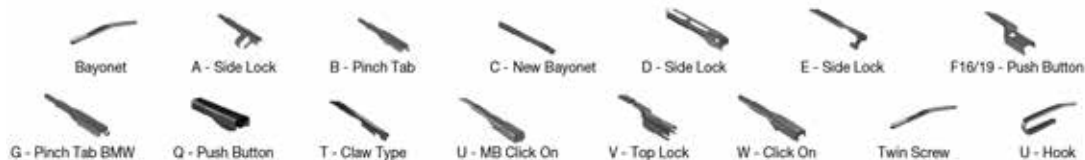

WIPER ARM TYPE	STANDARD		HYBRID		FLAT		REAR	
			+ Spoiler							
OPEL Continued										
ASTRA K (15-) Continued										
	04/18-	F19- push button							DF-079	DRD-001
		F19- push button								DRD-001
	05/18-	F19- push button							DF-079	DRD-001
		F19- push button								DRD-001
	11/19-12/22	F19- push button							DF-424	
	11/19-12/22	F19- push button							DF-424	
ASTRA K (B16) (15-)										
	06/15-10/19	F19- push button							DF-079	
	06/15-12/22	F19- push button								DRD-001
	11/19-12/22	F19- push button							DF-424	
CALIBRA A (C89) (89-97)										
	08/89-07/97	U-hook			DM-048	DM-048	DUR-048L	DUR-048L		
		U-hook			DM-048	DM-048	DUR-048R	DUR-048R		
CAMPO (87-01)										
	08/87-12/01	U-hook			DM-045	DM-045	DUR-045L	DUR-045L		
		U-hook			DM-045	DM-045	DUR-045R	DUR-045R		
CASCADA (13-19)										
	03/13-04/19	F19- push button							DF-424	
COMBO B (94-01)										
	07/94-10/01	U-hook			DM-045	DM-045	DUR-045L	DUR-045L		DM-033
		U-hook			DM-045	DM-045	DUR-045R	DUR-045R		DM-033
COMBO C (01-)										
	10/01-12/11	U-hook		DMS-550	DM-050	DM-043	DUR-050L	DUR-043L		DM-035
		U-hook								DRC-004
		U-hook		DMS-550	DM-050	DM-043	DUR-050R	DUR-043R		DM-035
		U-hook								DRC-004
	10/01-	U-hook		DMS-550	DM-050	DM-043	DUR-050L	DUR-043L		DM-035
		U-hook								DRC-004
		U-hook		DMS-550	DM-050	DM-043	DUR-050R	DUR-043R		DM-035
		U-hook								DRC-004
COMBO D (12-)										
	02/12-	F19- push button							DF-033	DM-040
	02/12-	F19- push button							DF-033	DM-040
	02/12-	F19- push button								DM-040
	02/12-	F19- push button								DM-040
COMBO E (18-)										
	07/94-10/01	U-hook			DM-045	DM-045	DUR-045L	DUR-045L		DM-033
		U-hook			DM-045	DM-045	DUR-045R	DUR-045R		DM-033
	06/18-	F19- push button							DF-416	DRD-010
	06/18-	F19- push button							DF-416	DRD-010
	06/18-	F19- push button								DRD-010
	06/18-	F19- push button								DRD-010
COMBO E Tour / Life (K9) (18-)										
	09/19-	F19- push button							DF-416	DRD-010
		F19- push button								DRD-010
COMMODORE A (67-72)										
	08/67-01/72	U-hook			DM-040	DM-040	DU-040L	DU-040L		
		U-hook			DM-040	DM-040	DU-040R	DU-040R		
COMMODORE A Coupe (67-72)										
	08/67-01/72	U-hook			DM-040	DM-040	DU-040L	DU-040L		
		U-hook			DM-040	DM-040	DU-040R	DU-040R		
COMMODORE B (72-78)										
	01/72-07/78	U-hook			DM-048	DM-048	DUR-048L	DUR-048L		
		U-hook			DM-048	DM-048	DUR-048R	DUR-048R		
COMMODORE B Coupe (72-78)										
	01/72-07/78	U-hook			DM-048	DM-048	DUR-048L	DUR-048L		
		U-hook			DM-048	DM-048	DUR-048R	DUR-048R		
COMMODORE C (14_, 19_) (78-82)										
	08/78-12/82	U-hook			DM-048	DM-045	DUR-045L	DUR-048L