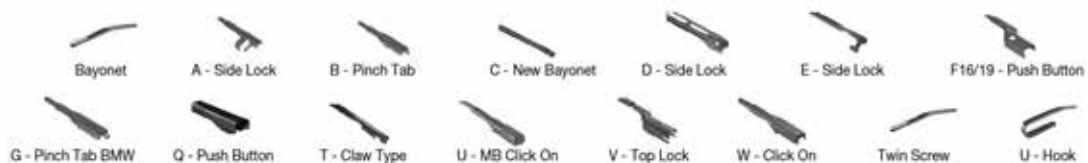

WIPER ARM TYPE	STANDARD		HYBRID		FLAT		REAR		
INFINITI <i>Continued</i>											
G (07-)											
	01/07-	U-hook		DMS-565	DM-065	DM-043	DUR-060L	DUR-043L			
		U-hook		DMS-565	DM-065	DM-043	DUR-060R	DUR-043R			
	09/07-	U-hook		DMS-565	DM-065	DM-043	DUR-060L	DUR-043L			
		U-hook		DMS-565	DM-065	DM-043	DUR-060R	DUR-043R			
	09/10-	U-hook		DMS-565	DM-065	DM-043	DUR-060L	DUR-043L			
		U-hook		DMS-565	DM-065	DM-043	DUR-060R	DUR-043R			
G Saloon (07-)											
	09/07-	U-hook		DMS-565	DM-065	DM-043	DUR-060L	DUR-043L			
		U-hook		DMS-565	DM-065	DM-043	DUR-060R	DUR-043R			
M (10-)											
	03/10-	U-hook		DMS-565	DM-065	DM-048	DUR-060L	DUR-048L			
		U-hook		DMS-565	DM-065	DM-048	DUR-060R	DUR-048R			
M (Y51) (10-)											
	03/10-	U-hook		DMS-565	DM-065	DM-048	DUR-060L	DUR-048L			
		U-hook		DMS-565	DM-065	DM-048	DUR-060R	DUR-048R			
Q30 (15-)											
	11/15-	B- pinch tab							DF-011		
Q50 (13-)											
	04/13-	U-hook							DFR-010	DFR-001	
QX30 (16-)											
	04/16-	B- pinch tab							DF-011		
QX50 I (13-)											
	08/13-	U-hook							DFR-009	DFR-002	DRA-035
		U-hook									DRA-035
QX70 (13-)											
	08/13-	U-hook									DRA-035
ISUZU											
CAMPO (77-91)											
	04/77-12/88	U-hook			DM-045	DM-045	DUR-045L	DUR-045L			
		U-hook			DM-045	DM-045	DUR-045R	DUR-045R			
CAMPO (KB) (77-91)											
	04/77-12/91	U-hook			DM-045	DM-045	DUR-045L	DUR-045L			
		U-hook			DM-045	DM-045	DUR-045R	DUR-045R			
D-MAX I (02-12)											
	05/02-12/12	U-hook		DMS-555	DM-055	DM-048	DUR-055L	DUR-048L			
		U-hook		DMS-555	DM-055	DM-048	DUR-055R	DUR-048R			
	10/06-10/12	U-hook		DMS-555	DM-055	DM-048	DUR-055L	DUR-048L			
		U-hook		DMS-555	DM-055	DM-048	DUR-055R	DUR-048R			
D-MAX I (TFR, TFS) (02-12)											
	10/02-12/12	U-hook		DMS-555	DM-055	DM-048	DUR-055L	DUR-048L			
		U-hook		DMS-555	DM-055	DM-048	DUR-055R	DUR-048R			
D-MAX II (12-)											
	06/12-12/22	U-hook		DMS-555	DM-055	DM-048	DUR-055L	DUR-048L			
		U-hook		DMS-555	DM-055	DM-048	DUR-055R	DUR-048R			
	06/12-	U-hook		DMS-555	DM-055	DM-048	DUR-055L	DUR-048L			
		U-hook		DMS-555	DM-055	DM-048	DUR-055R	DUR-048R			
D-MAX II (TFR, TFS) (12-)											
	06/12-	U-hook		DMS-555	DM-055	DM-048	DUR-055L	DUR-048L			
		U-hook		DMS-555	DM-055	DM-048	DUR-055R	DUR-048R			
D-MAX II Platform/Chassis (TFR, TFS) (12-)											
	06/12-	U-hook		DMS-555	DM-055	DM-048	DUR-055L	DUR-048L			
		U-hook		DMS-555	DM-055	DM-048	DUR-055R	DUR-048R			
GEMINI (84-90)											
	09/84-06/90	U-hook			DM-045	DM-045	DUR-045L	DUR-045L			DM-040 DU-040L
		U-hook			DM-045	DM-045	DUR-045R	DUR-045R			DM-040 DU-040R
	10/84-12/90	U-hook			DM-045	DM-045	DUR-045L	DUR-045L			DM-040 DU-040L
		U-hook			DM-045	DM-045	DUR-045R	DUR-045R			DM-040 DU-040R