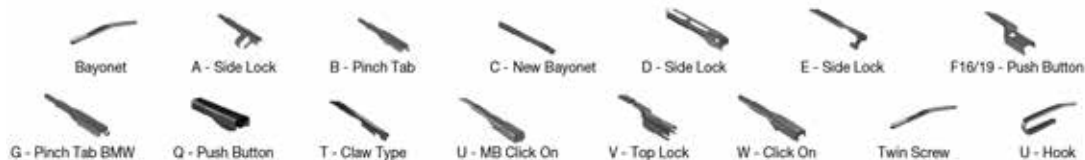

WIPER ARM TYPE	STANDARD		HYBRID		FLAT		REAR	
VAUXHALL <i>Continued</i>										
MOVANO II (B) (10-) <i>Continued</i>										
	05/10-	U-hook		DMS-565	DM-065	DM-065	DUR-065R	DUR-065R		
	05/14-	U-hook		DMS-565	DM-065	DM-065	DUR-065L	DUR-065L	DFR-010	DFR-010
		U-hook		DMS-565	DM-065	DM-065	DUR-065R	DUR-065R		
	10/16-	U-hook		DMS-565	DM-065	DM-065	DUR-065L	DUR-065L	DFR-010	DFR-010
		U-hook		DMS-565	DM-065	DM-065	DUR-065R	DUR-065R		
MOVANO Mk II (B) Chassis/Cab (X62) (10-)										
	05/10-	U-hook		DMS-565	DM-065	DM-065	DUR-065L	DUR-065L	DFR-010	DFR-010
		U-hook		DMS-565	DM-065	DM-065	DUR-065R	DUR-065R		
MOVANO Mk II (B) Combi (X62) (10-)										
	05/10-	U-hook		DMS-565	DM-065	DM-065	DUR-065L	DUR-065L	DFR-010	DFR-010
		U-hook		DMS-565	DM-065	DM-065	DUR-065R	DUR-065R		
MOVANO Mk II (B) VAN (X62) (10-)										
	05/10-	U-hook		DMS-565	DM-065	DM-065	DUR-065L	DUR-065L	DFR-010	DFR-010
		U-hook		DMS-565	DM-065	DM-065	DUR-065R	DUR-065R		
NOVA (82-94)										
	10/91-12/91	U-hook			DM-040	DM-040	DU-040L	DU-040L		DM-040 DU-040L
		U-hook			DM-040	DM-040	DU-040R	DU-040R		DM-040 DU-040R
	02/92-12/93	U-hook			DM-040	DM-040	DU-040L	DU-040L		DM-040 DU-040L
		U-hook			DM-040	DM-040	DU-040R	DU-040R		DM-040 DU-040R
NOVA Hatchback (S83) (83-93)										
	05/83-03/93	U-hook			DM-040	DM-040	DU-040L	DU-040L		DM-040 DU-040L
		U-hook			DM-040	DM-040	DU-040R	DU-040R		DM-040 DU-040R
NOVA Saloon (S83) (82-93)										
	09/82-02/93	U-hook			DM-040	DM-040	DU-040L	DU-040L		DM-040 DU-040L
		U-hook			DM-040	DM-040	DU-040R	DU-040R		DM-040 DU-040R
NOVAVAN Hatchback Van (S83) (90-94)										
	01/90-10/94	U-hook			DM-040	DM-040	DU-040L	DU-040L		DM-040 DU-040L
		U-hook			DM-040	DM-040	DU-040R	DU-040R		DM-040 DU-040R
OMEGA (B) Estate (V94) (93-03)										
	02/94-06/03	U-hook		DMS-560	DM-060	DM-048				DM-033
OMEGA (B) Saloon (V94) (93-03)										
	01/94-07/03	U-hook		DMS-560	DM-060	DM-048				
OMEGA (B) (94-03)										
	05/98-07/01	U-hook		DMS-560	DM-060	DM-048				
	01/99-07/01	U-hook		DMS-560	DM-060	DM-048				DM-033
ROYALE (78-87)										
	02/78-12/86	U-hook			DM-048	DM-048	DUR-048L	DUR-048L		
		U-hook			DM-048	DM-048	DUR-048R	DUR-048R		
SENATOR (78-87)										
	02/78-08/87	U-hook			DM-048	DM-048	DUR-048L	DUR-048L		
		U-hook			DM-048	DM-048	DUR-048R	DUR-048R		
SENATOR Mk II (B) (V88) (87-93)										
	09/87-09/93	U-hook			DM-048	DM-048	DUR-048L	DUR-048L		
		U-hook			DM-048	DM-048	DUR-048R	DUR-048R		
SIGNUM (Z03) (03-08)										
	03/03-10/08	U-hook		DMS-560	DM-060	DM-048			DFR-009	DFR-003
		U-hook		DMS-560	DM-060	DM-048				
SINTRA (APV) (96-99)										
	11/96-04/99	U-hook			DM-060	DM-060				DM-040 DU-040L
		U-hook			DM-060	DM-060				DM-040 DU-040R
SPEEDSTER (VX220) (00-06)										
	10/03-07/05	U-hook			DM-060					
TIGRA Mk I (S93) (94-00)										
	07/94-12/00	U-hook			DM-045	DM-045	DUR-045L	DUR-045L	DFR-002	DFR-002 DM-050 DUR-050L
		U-hook			DM-045	DM-045	DUR-045R	DUR-045R		DM-050 DUR-050R
TIGRA TwinTop (X04) (04-09)										
	06/04-08/09	U-hook		DMS-550	DM-050	DM-045		DUR-045L		
		U-hook		DMS-550	DM-050	DM-045		DUR-045R