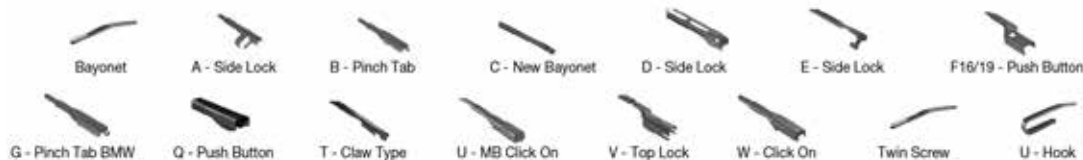

WIPER ARM TYPE		STANDARD	HYBRID	FLAT	REAR			
				+						
				Spoiler						
OPEL Continued										
AGILA B (08-14)										
	04/08-10/14	U-hook		DMS-555	DM-055	DM-040	DUR-055L	DU-040L		DRA-025
		U-hook		DMS-555	DM-055	DM-040	DUR-055R	DU-040R		DRA-025
AMPERA (11-15)										
	11/11-03/15	F19- push button							DF-102	
AMPERA-E (17-19)										
	05/17-03/19	F19- push button							DF-424	
ANTARA (06-)										
	07/13-08/17	U-hook		DMS-560	DM-060	DM-040	DUR-060L	DU-040L		
		U-hook		DMS-560	DM-060	DM-040	DUR-060R	DU-040R		
ANTARA A (L07) (06-)										
	08/06-12/15	U-hook		DMS-560	DM-060	DM-040	DUR-060L	DU-040L		
		U-hook		DMS-560	DM-060	DM-040	DUR-060R	DU-040R		
ASCONA A (70-75)										
	09/74-08/75	U-hook			DM-040	DM-040	DU-040L	DU-040L		
		U-hook			DM-040	DM-040	DU-040R	DU-040R		
ASCONA A (81_, 86_, 87_, 88_) (70-75)										
	10/70-08/75	U-hook			DM-040	DM-040	DU-040L	DU-040L		
		U-hook			DM-040	DM-040	DU-040R	DU-040R		
ASCONA A Voyage (84_, 89_) (70-75)										
	10/70-08/75	U-hook			DM-040	DM-040	DU-040L	DU-040L		
		U-hook			DM-040	DM-040	DU-040R	DU-040R		
ASCONA B (81_, 86_, 87_, 88_) (75-81)										
	09/75-08/81	U-hook			DM-048	DM-048	DUR-048L	DUR-048L		
		U-hook			DM-048	DM-048	DUR-048R	DUR-048R		
ASCONA C (J82) (81-88)										
	09/81-08/88	U-hook			DM-045	DM-045	DUR-045L	DUR-045L		
		U-hook			DM-045	DM-045	DUR-045R	DUR-045R		
ASCONA C Hatchback (J82) (81-88)										
	09/81-08/88	U-hook			DM-045	DM-045	DUR-045L	DUR-045L		DM-050
		U-hook			DM-045	DM-045	DUR-045R	DUR-045R		DUR-050R
ASTRA F (T92) (91-98)										
	09/91-09/98	U-hook			DM-045		DUR-045L	DUR-045L		
		U-hook			DM-045		DUR-045R	DUR-045R		
ASTRA F (91-01)										
	11/91-07/93	U-hook			DM-045		DUR-045L	DUR-045L		DM-040
		U-hook			DM-045		DUR-045L	DUR-045L		DU-040L
	11/91-07/93	U-hook			DM-045		DUR-045R	DUR-045R		DM-045
		U-hook			DM-045		DUR-045R	DUR-045R		DUR-045R
	11/91-07/93	U-hook			DM-045		DUR-045L	DUR-045L		DM-045
		U-hook			DM-045		DUR-045R	DUR-045R		DUR-045R
	03/92-12/94	U-hook			DM-045		DUR-045L	DUR-045L		DM-040
		U-hook			DM-045		DUR-045R	DUR-045R		DU-040L
ASTRA F CLASSIC Estate (T92) (98-05)										
	01/98-01/05	U-hook			DM-045		DUR-045L	DUR-045L		DM-040
		U-hook			DM-045		DUR-045R	DUR-045R		DU-040L
ASTRA F CLASSIC Hatchback (T92) (98-02)										
	01/98-08/02	U-hook			DM-045		DUR-045L	DUR-045L		DM-045
		U-hook			DM-045		DUR-045R	DUR-045R		DUR-045L
ASTRA F CLASSIC Saloon (T92) (98-02)										
	01/98-08/02	U-hook			DM-045		DUR-045L	DUR-045L		
		U-hook			DM-045		DUR-045R	DUR-045R		
ASTRA F Convertible (T92) (93-01)										
	03/93-03/01	U-hook			DM-045		DUR-045L	DUR-045L		
		U-hook			DM-045		DUR-045R	DUR-045R		
ASTRA F Estate (T92) (91-98)										
	09/91-01/98	U-hook			DM-045		DUR-045L	DUR-045L		DM-040
		U-hook			DM-045		DUR-045R	DUR-045R		DU-040L
ASTRA F Estate Van (T92) (91-99)										
	10/91-01/99	U-hook			DM-045		DUR-045L	DUR-045L		DM-040
		U-hook			DM-045		DUR-045R	DUR-045R		DU-040L